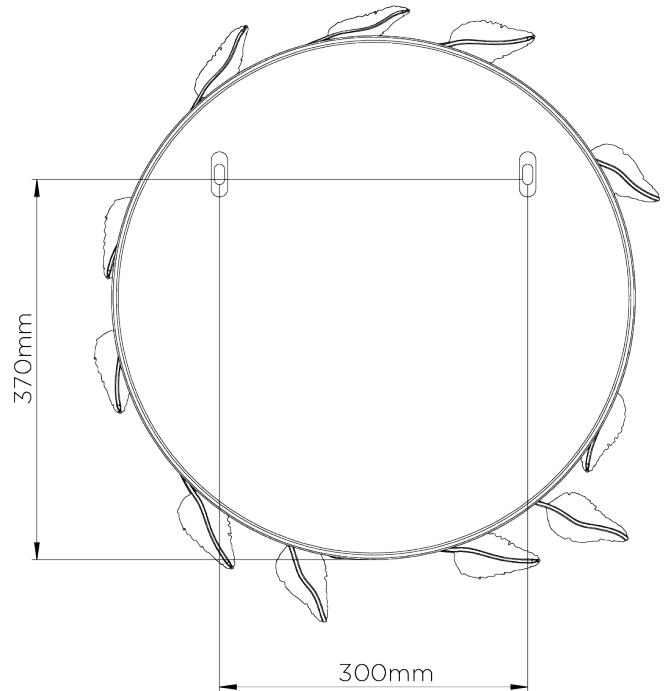

PORTA ROMANA

Aurelia Mirror

WM51 | Gilded Rust

Gilded Rust with Mirror Glass

DEPTH
70mm | 3"

CONSTRUCTED FROM
Forged steel with decorative finish

DIAMETER
580mm | 23"

WEIGHT
13.2 kg | 29.04 lbs

FINISHES

- 1 Venetian Gold
- 2 Gilded Rust
- 3 Blue Verdigris

Aurelia Mirror

WM51

DEPTH
70mm | 3"

DIAMETER
580mm | 23"

It is not recommended to pre-drill holes for wall fixings (this is due to the hand-made nature of each piece)

[FIXING POINT]

© Porta Romana 2022

Dimensions and weights are provided as a guide. All Porta Romana Products are made by hand and variations can occur in some products. The products you are buying or marketing are exclusive designs belonging to Porta Romana. Please do not submit design sheets featuring our products to other manufacturing companies nor to other parties who might. Any manufacturer found to be reproducing Porta Romana products will be breaching copyright law and will be actively pursued