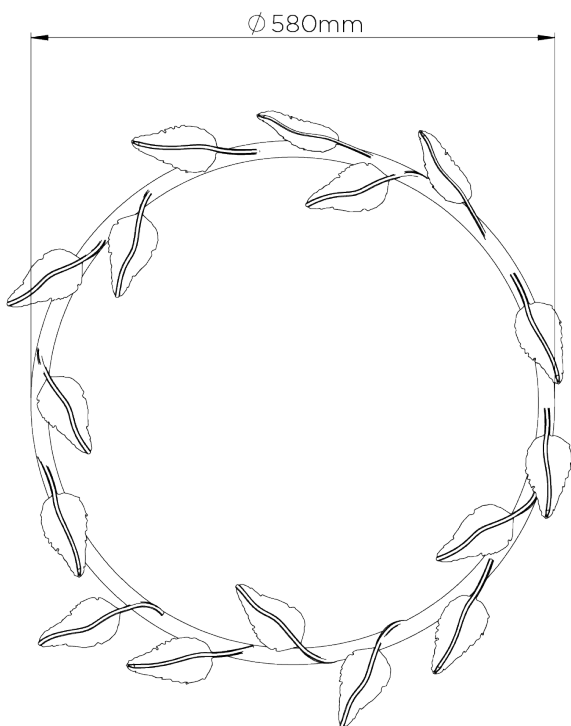

PORTA ROMANA

Aurelia Mirror

WM51 | Gilded Rust

Gilded Rust with Mirror Glass

DEPTH
70mm | 3"

CONSTRUCTED FROM
Forged steel with decorative finish

DIAMETER
580mm | 23"

WEIGHT
13.2 kg | 29.04 lbs

FINISHES

- 1 Venetian Gold
- 2 Gilded Rust
- 3 Blue Verdigris

Aurelia Mirror

WM51

DEPTH
70mm | 3"

DIAMETER
580mm | 23"

It is not recommended to pre-drill holes for wall fixings (this is due to the hand-made nature of each piece)

[FIXING POINT]

© Porta Romana 2022

Dimensions and weights are provided as a guide. All Porta Romana Products are made by hand and variations can occur in some products. The products you are buying or marketing are exclusive designs belonging to Porta Romana. Please do not submit design sheets featuring our products to other manufacturing companies nor to other parties who might. Any manufacturer found to be reproducing Porta Romana products will be breaching copyright law and will be actively pursued