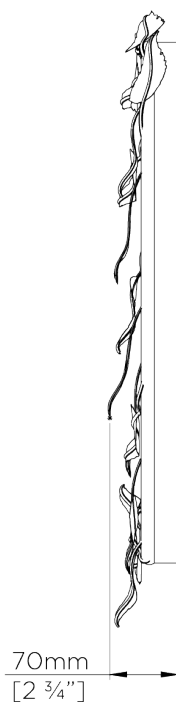

PORTA ROMANA

Aurelia Mirror

WM51 | Gilded Rust

Gilded Rust with Mirror Glass

DEPTH
70mm | 3"

CONSTRUCTED FROM
Forged steel with decorative finish

DIAMETER
580mm | 23"

WEIGHT
13.2 kg | 29.04 lbs

FINISHES

- 1 Venetian Gold
- 2 Gilded Rust
- 3 Blue Verdigris

Aurelia Mirror

WM51

DEPTH
70mm | 3"

DIAMETER
580mm | 23"

It is not recommended to pre-drill holes for wall fixings (this is due to the hand-made nature of each piece)