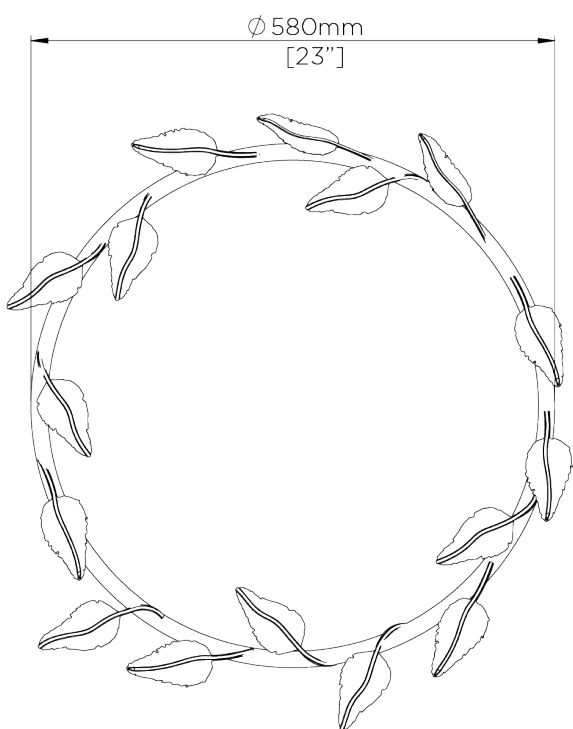

PORTA ROMANA

Aurelia Mirror

WM51 | Gilded Rust

Gilded Rust with Mirror Glass

DEPTH
70mm | 3"

CONSTRUCTED FROM
Forged steel with decorative finish

DIAMETER
580mm | 23"

WEIGHT
13.2 kg | 29.04 lbs

FINISHES

- 1 Venetian Gold
- 2 Gilded Rust
- 3 Blue Verdigris

Aurelia Mirror

WM51

DEPTH
70mm | 3"

DIAMETER
580mm | 23"

It is not recommended to pre-drill holes for wall fixings (this is due to the hand-made nature of each piece)