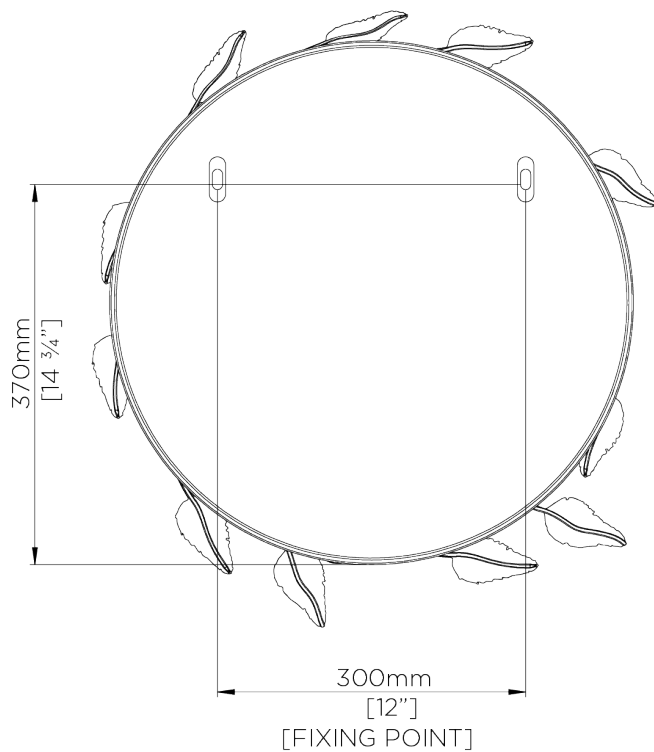

PORTA ROMANA

Aurelia Mirror

WM51 | Gilded Rust

Gilded Rust with Mirror Glass

DEPTH
70mm | 3"

CONSTRUCTED FROM
Forged steel with decorative finish

DIAMETER
580mm | 23"

WEIGHT
13.2 kg | 29.04 lbs

FINISHES

- 1 Venetian Gold
- 2 Gilded Rust
- 3 Blue Verdigris

Aurelia Mirror

WM51

DEPTH
70mm | 3"

DIAMETER
580mm | 23"

It is not recommended to pre-drill holes for wall fixings (this is due to the hand-made nature of each piece)