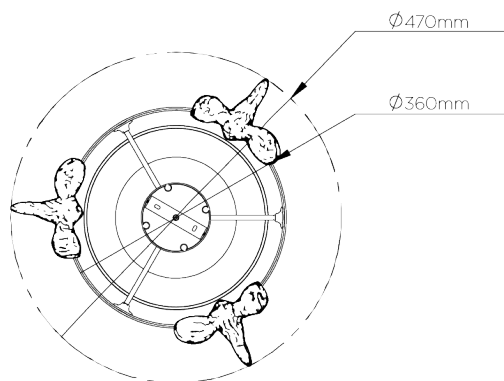

PORTA ROMANA

Aubrey Ceiling Light

MCL85 | Versailles Gold

Versailles Gold

WIDTH
470mm | 18 1/2"

CONSTRUCTED FROM
Cast composite and metal with decorative finish

MAX WATTAGE
18.8W

MINIMUM DROP
760mm | 30"

WEIGHT
4.5 kg | 9.9 lbs

LAMP
LED supplied fitted

MAXIMUM DROP
1710mm | 67 1/4"

VOLTAGE
220-240V

FINISHES

- 1 Plaster White
- 2 Versailles Gold

Aubrey Ceiling Light

MCL85

WIDTH
470mm | 18 1/2"

MINIMUM DROP
760mm | 30"

MAXIMUM DROP
1710mm | 67 1/4"

CEILING ROSE DETAIL

© Porta Romana 2022

Dimensions and weights are provided as a guide. All Porta Romana Products are made by hand and variations can occur in some products. The products you are buying or marketing are exclusive designs belonging to Porta Romana. Please do not submit design sheets featuring our products to other manufacturing companies nor to other parties who might. Any manufacturer found to be reproducing Porta Romana products will be breaching copyright law and will be actively pursued