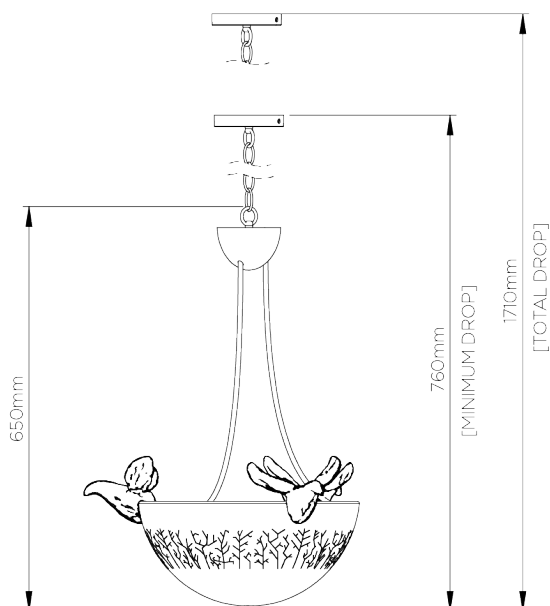

PORTA ROMANA

Aubrey Ceiling Light

MCL85 | Versailles Gold

Versailles Gold

WIDTH
470mm | 18 1/2"

CONSTRUCTED FROM
Cast composite and metal with decorative finish

MAX WATTAGE
18.8W

MINIMUM DROP
760mm | 30"

WEIGHT
4.5 kg | 9.9 lbs

LAMP
LED supplied fitted

MAXIMUM DROP
1710mm | 67 1/4"

VOLTAGE
220-240V

FINISHES

- 1 Plaster White
- 2 Versailles Gold

Aubrey Ceiling Light

MCL85

WIDTH
470mm | 18 1/2"

MINIMUM DROP
760mm | 30"

MAXIMUM DROP
1710mm | 67 1/4"

CEILING ROSE DETAIL

© Porta Romana 2022

Dimensions and weights are provided as a guide. All Porta Romana Products are made by hand and variations can occur in some products. The products you are buying or marketing are exclusive designs belonging to Porta Romana. Please do not submit design sheets featuring our products to other manufacturing companies nor to other parties who might. Any manufacturer found to be reproducing Porta Romana products will be breaching copyright law and will be actively pursued