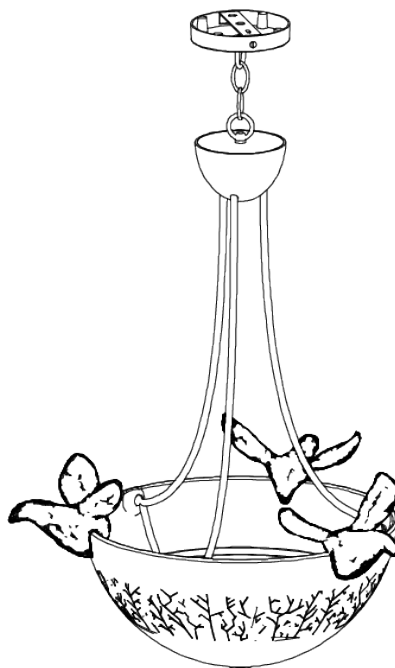

PORTA ROMANA

Aubrey Ceiling Light

MCL85 | Versailles Gold

Versailles Gold

WIDTH
470mm | 18 1/2"

CONSTRUCTED FROM
Cast composite and metal with decorative finish

MAX WATTAGE
18.8W

MINIMUM DROP
760mm | 30"

WEIGHT
4.5 kg | 9.9 lbs

LAMP
LED supplied fitted

MAXIMUM DROP
1710mm | 67 1/4"

VOLTAGE
220-240V

FINISHES

- 1 Plaster White
- 2 Versailles Gold

Aubrey Ceiling Light

MCL85

WIDTH
470mm | 18 1/2"

MINIMUM DROP
760mm | 30"

MAXIMUM DROP
1710mm | 67 1/4"

CEILING ROSE DETAIL

© Porta Romana 2022

Dimensions and weights are provided as a guide. All Porta Romana Products are made by hand and variations can occur in some products. The products you are buying or marketing are exclusive designs belonging to Porta Romana. Please do not submit design sheets featuring our products to other manufacturing companies nor to other parties who might. Any manufacturer found to be reproducing Porta Romana products will be breaching copyright law and will be actively pursued