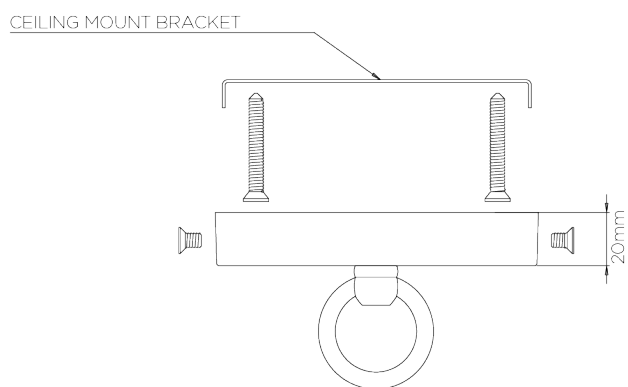

PORTA ROMANA

Aubrey Ceiling Light

MCL85 | Versailles Gold

Versailles Gold

WIDTH
470mm | 18 1/2"

CONSTRUCTED FROM
Cast composite and metal with decorative finish

MAX WATTAGE
18.8W

MINIMUM DROP
760mm | 30"

WEIGHT
4.5 kg | 9.9 lbs

LAMP
LED supplied fitted

MAXIMUM DROP
1710mm | 67 1/4"

VOLTAGE
220-240V

FINISHES

- 1 Plaster White
- 2 Versailles Gold

Aubrey Ceiling Light

MCL85

WIDTH
470mm | 18 1/2"

MINIMUM DROP
760mm | 30"

MAXIMUM DROP
1710mm | 67 1/4"

CEILING ROSE DETAIL

© Porta Romana 2022

Dimensions and weights are provided as a guide. All Porta Romana Products are made by hand and variations can occur in some products. The products you are buying or marketing are exclusive designs belonging to Porta Romana. Please do not submit design sheets featuring our products to other manufacturing companies nor to other parties who might. Any manufacturer found to be reproducing Porta Romana products will be breaching copyright law and will be actively pursued