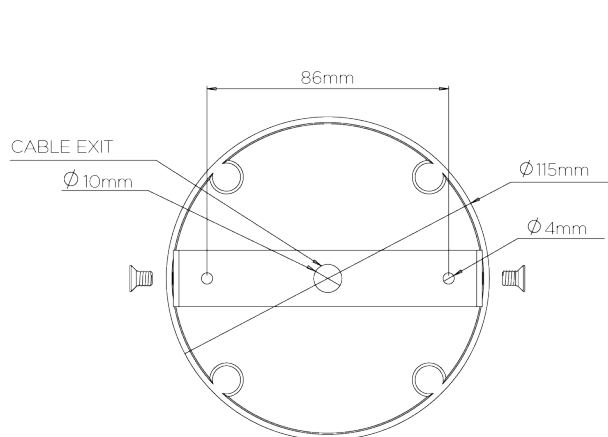

PORTA ROMANA

Aubrey Ceiling Light

MCL85 | Versailles Gold

Versailles Gold

WIDTH
470mm | 18 1/2"

CONSTRUCTED FROM
Cast composite and metal with decorative finish

MAX WATTAGE
18.8W

MINIMUM DROP
760mm | 30"

WEIGHT
4.5 kg | 9.9 lbs

LAMP
LED supplied fitted

MAXIMUM DROP
1710mm | 67 1/4"

VOLTAGE
220-240V

FINISHES

- 1 Plaster White
- 2 Versailles Gold

Aubrey Ceiling Light

MCL85

WIDTH
470mm | 18 1/2"

MINIMUM DROP
760mm | 30"

MAXIMUM DROP
1710mm | 67 1/4"

CEILING ROSE DETAIL

© Porta Romana 2022

Dimensions and weights are provided as a guide. All Porta Romana Products are made by hand and variations can occur in some products. The products you are buying or marketing are exclusive designs belonging to Porta Romana. Please do not submit design sheets featuring our products to other manufacturing companies nor to other parties who might. Any manufacturer found to be reproducing Porta Romana products will be breaching copyright law and will be actively pursued