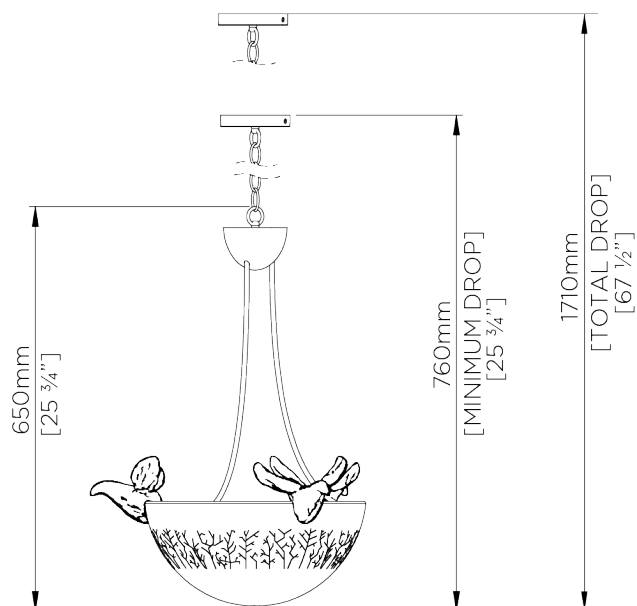

PORTA ROMANA

Aubrey Ceiling Light

MCL85 | Versailles Gold

Versailles Gold

HEIGHT
650mm | 25 3/4"

WIDTH
470mm | 18 1/2"

MINIMUM DROP
760mm | 30"

MAXIMUM DROP
1710mm | 67 1/4"

CONSTRUCTED FROM
Cast composite and metal with decorative finish

WEIGHT
4.5 kg | 9.9 lbs

MAX WATTAGE
18.8W

LAMP
LED pads supplied fitted 54V fitted with integral driver. Suitable for direct mains connection.

VOLTAGE
120V

FINISHES
1 Plaster White
2 Versailles Gold

Aubrey Ceiling Light

MCL85

HEIGHT
650mm | 25 3/4"

WIDTH
470mm | 18 1/2"

MINIMUM DROP
760mm | 30"

MAXIMUM DROP
1710mm | 67 1/4"

CEILING ROSE DETAIL

© Porta Romana 2022

Dimensions and weights are provided as a guide. All Porta Romana Products are made by hand and variations can occur in some products. The products you are buying or marketing are exclusive designs belonging to Porta Romana. Please do not submit design sheets featuring our products to other manufacturing companies nor to other parties who might. Any manufacturer found to be reproducing Porta Romana products will be breaching copyright law and will be actively pursued