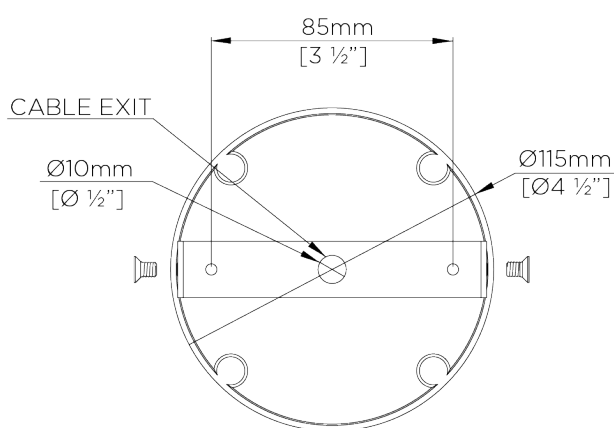

PORTA ROMANA

Aubrey Ceiling Light

MCL85 | Versailles Gold

Versailles Gold

HEIGHT
650mm | 25 3/4"

WIDTH
470mm | 18 1/2"

MINIMUM DROP
760mm | 30"

MAXIMUM DROP
1710mm | 67 1/4"

CONSTRUCTED FROM
Cast composite and metal with decorative finish

WEIGHT
4.5 kg | 9.9 lbs

MAX WATTAGE
18.8W

LAMP
LED pads supplied fitted 54V fitted with integral driver. Suitable for direct mains connection.

VOLTAGE
120V

FINISHES
1 Plaster White
2 Versailles Gold

Aubrey Ceiling Light

MCL85

HEIGHT
650mm | 25 3/4"

WIDTH
470mm | 18 1/2"

MINIMUM DROP
760mm | 30"

MAXIMUM DROP
1710mm | 67 1/4"