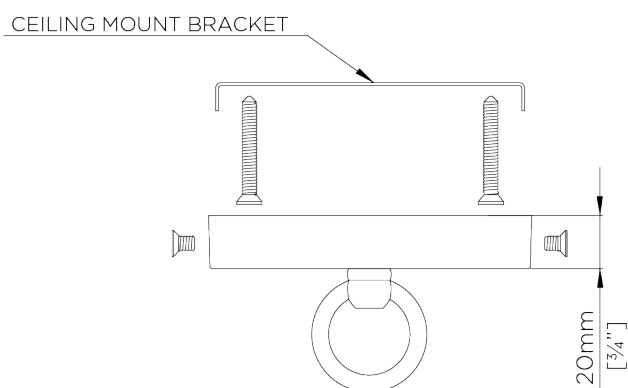

PORTA ROMANA

Aubrey Ceiling Light

MCL85 | Versailles Gold

Versailles Gold

HEIGHT
650mm | 25 3/4"

WIDTH
470mm | 18 1/2"

MINIMUM DROP
760mm | 30"

MAXIMUM DROP
1710mm | 67 1/4"

CONSTRUCTED FROM
Cast composite and metal with decorative finish

WEIGHT
4.5 kg | 9.9 lbs

MAX WATTAGE
18.8W

LAMP
LED pads supplied fitted 54V fitted with integral driver. Suitable for direct mains connection.

VOLTAGE
120V

FINISHES
1 Plaster White
2 Versailles Gold

Aubrey Ceiling Light

MCL85

HEIGHT
650mm | 25 3/4"

WIDTH
470mm | 18 1/2"

MINIMUM DROP
760mm | 30"

MAXIMUM DROP
1710mm | 67 1/4"

CEILING ROSE DETAIL

© Porta Romana 2022

Dimensions and weights are provided as a guide. All Porta Romana Products are made by hand and variations can occur in some products. The products you are buying or marketing are exclusive designs belonging to Porta Romana. Please do not submit design sheets featuring our products to other manufacturing companies nor to other parties who might. Any manufacturer found to be reproducing Porta Romana products will be breaching copyright law and will be actively pursued