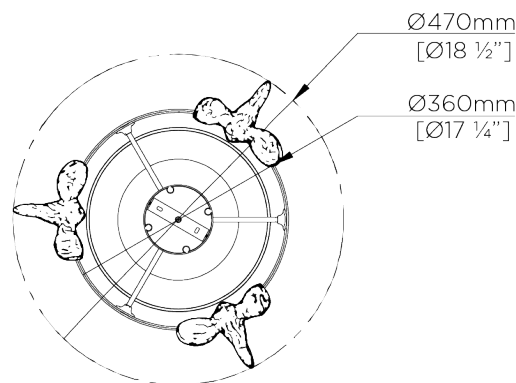

PORTA ROMANA

Aubrey Ceiling Light

MCL85 | Versailles Gold

Versailles Gold

HEIGHT
650mm | 25 3/4"

WIDTH
470mm | 18 1/2"

MINIMUM DROP
760mm | 30"

MAXIMUM DROP
1710mm | 67 1/4"

CONSTRUCTED FROM
Cast composite and metal with decorative finish

WEIGHT
4.5 kg | 9.9 lbs

MAX WATTAGE
18.8W

LAMP
LED pads supplied fitted 54V fitted with integral driver. Suitable for direct mains connection.

VOLTAGE
120V

FINISHES
1 Plaster White
2 Versailles Gold

Aubrey Ceiling Light

MCL85

HEIGHT
650mm | 25 3/4"

WIDTH
470mm | 18 1/2"

MINIMUM DROP
760mm | 30"

MAXIMUM DROP
1710mm | 67 1/4"