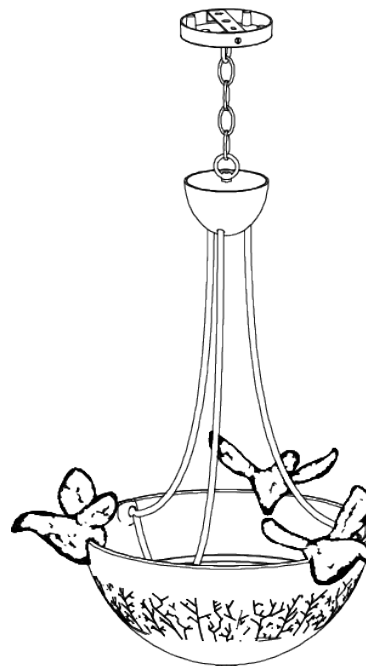

PORTA ROMANA

Aubrey Ceiling Light

MCL85 | Versailles Gold

Versailles Gold

HEIGHT
650mm | 25 3/4"

WIDTH
470mm | 18 1/2"

MINIMUM DROP
760mm | 30"

MAXIMUM DROP
1710mm | 67 1/4"

CONSTRUCTED FROM
Cast composite and metal with decorative finish

WEIGHT
4.5 kg | 9.9 lbs

MAX WATTAGE
18.8W

LAMP
LED pads supplied fitted 54V fitted with integral driver. Suitable for direct mains connection.

VOLTAGE
120V

FINISHES
1 Plaster White
2 Versailles Gold

Aubrey Ceiling Light

MCL85

HEIGHT
650mm | 25 3/4"

WIDTH
470mm | 18 1/2"

MINIMUM DROP
760mm | 30"

MAXIMUM DROP
1710mm | 67 1/4"

CEILING ROSE DETAIL

© Porta Romana 2022

Dimensions and weights are provided as a guide. All Porta Romana Products are made by hand and variations can occur in some products. The products you are buying or marketing are exclusive designs belonging to Porta Romana. Please do not submit design sheets featuring our products to other manufacturing companies nor to other parties who might. Any manufacturer found to be reproducing Porta Romana products will be breaching copyright law and will be actively pursued