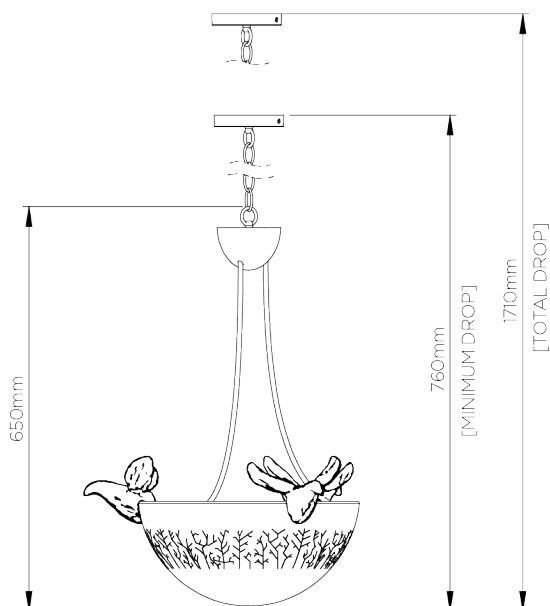

PORTA ROMANA

Aubrey Ceiling Light

MCL85 | Plaster White

Plaster White

WIDTH
470mm | 18 1/2"

CONSTRUCTED FROM
Cast composite and metal with decorative finish

MAX WATTAGE
18.8W

MINIMUM DROP
760mm | 30"

WEIGHT
4.5 kg | 9.9 lbs

LAMP
LED supplied fitted

MAXIMUM DROP
1710mm | 67 1/4"

VOLTAGE
220-240V

FINISHES

- 1 Plaster White
- 2 Versailles Gold

Aubrey Ceiling Light

MCL85

WIDTH
470mm | 18 1/2"

MINIMUM DROP
760mm | 30"

MAXIMUM DROP
1710mm | 67 1/4"

CEILING ROSE DETAIL

© Porta Romana 2022

Dimensions and weights are provided as a guide. All Porta Romana Products are made by hand and variations can occur in some products. The products you are buying or marketing are exclusive designs belonging to Porta Romana. Please do not submit design sheets featuring our products to other manufacturing companies nor to other parties who might. Any manufacturer found to be reproducing Porta Romana products will be breaching copyright law and will be actively pursued