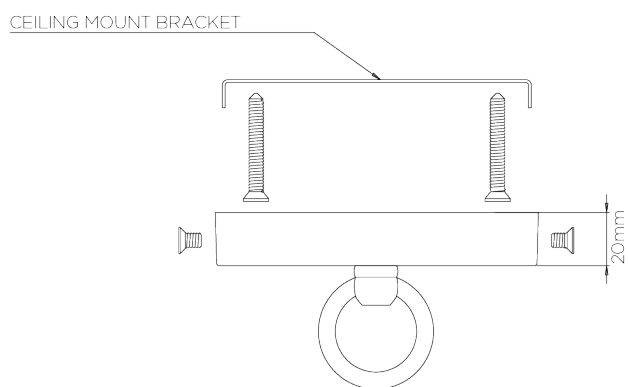

PORTA ROMANA

Aubrey Ceiling Light

MCL85 | Plaster White

Plaster White

WIDTH
470mm | 18 1/2"

CONSTRUCTED FROM
Cast composite and metal with decorative finish

MAX WATTAGE
18.8W

MINIMUM DROP
760mm | 30"

WEIGHT
4.5 kg | 9.9 lbs

LAMP
LED supplied fitted

MAXIMUM DROP
1710mm | 67 1/4"

VOLTAGE
220-240V

FINISHES

- 1 Plaster White
- 2 Versailles Gold

Aubrey Ceiling Light

MCL85

WIDTH
470mm | 18 1/2"

MINIMUM DROP
760mm | 30"

MAXIMUM DROP
1710mm | 67 1/4"

CEILING ROSE DETAIL

© Porta Romana 2022

Dimensions and weights are provided as a guide. All Porta Romana Products are made by hand and variations can occur in some products. The products you are buying or marketing are exclusive designs belonging to Porta Romana. Please do not submit design sheets featuring our products to other manufacturing companies nor to other parties who might. Any manufacturer found to be reproducing Porta Romana products will be breaching copyright law and will be actively pursued