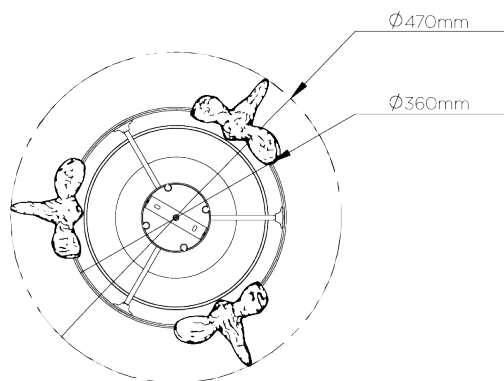

PORTA ROMANA

Aubrey Ceiling Light

MCL85 | Plaster White

Plaster White

WIDTH
470mm | 18 1/2"

CONSTRUCTED FROM
Cast composite and metal with decorative finish

MAX WATTAGE
18.8W

MINIMUM DROP
760mm | 30"

WEIGHT
4.5 kg | 9.9 lbs

LAMP
LED supplied fitted

MAXIMUM DROP
1710mm | 67 1/4"

VOLTAGE
220-240V

FINISHES

- 1 Plaster White
- 2 Versailles Gold

Aubrey Ceiling Light

MCL85

WIDTH
470mm | 18 1/2"

MINIMUM DROP
760mm | 30"

MAXIMUM DROP
1710mm | 67 1/4"

CEILING ROSE DETAIL

© Porta Romana 2022

Dimensions and weights are provided as a guide. All Porta Romana Products are made by hand and variations can occur in some products. The products you are buying or marketing are exclusive designs belonging to Porta Romana. Please do not submit design sheets featuring our products to other manufacturing companies nor to other parties who might. Any manufacturer found to be reproducing Porta Romana products will be breaching copyright law and will be actively pursued