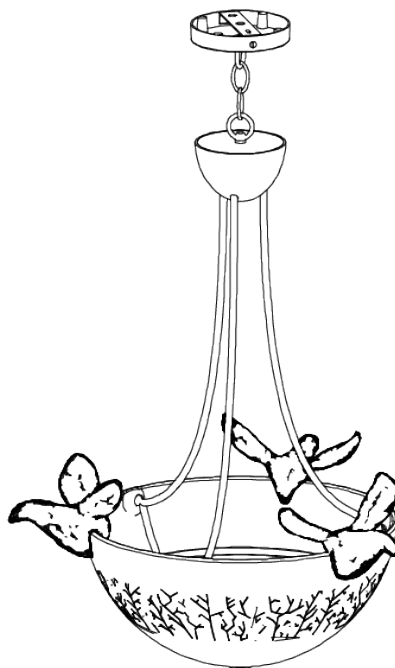

PORTA ROMANA

Aubrey Ceiling Light

MCL85 | Plaster White

Plaster White

WIDTH
470mm | 18 1/2"

CONSTRUCTED FROM
Cast composite and metal with decorative finish

MAX WATTAGE
18.8W

MINIMUM DROP
760mm | 30"

WEIGHT
4.5 kg | 9.9 lbs

LAMP
LED supplied fitted

MAXIMUM DROP
1710mm | 67 1/4"

VOLTAGE
220-240V

FINISHES

- 1 Plaster White
- 2 Versailles Gold

Aubrey Ceiling Light

MCL85

WIDTH
470mm | 18 1/2"

MINIMUM DROP
760mm | 30"

MAXIMUM DROP
1710mm | 67 1/4"

CEILING ROSE DETAIL

© Porta Romana 2022

Dimensions and weights are provided as a guide. All Porta Romana Products are made by hand and variations can occur in some products. The products you are buying or marketing are exclusive designs belonging to Porta Romana. Please do not submit design sheets featuring our products to other manufacturing companies nor to other parties who might. Any manufacturer found to be reproducing Porta Romana products will be breaching copyright law and will be actively pursued