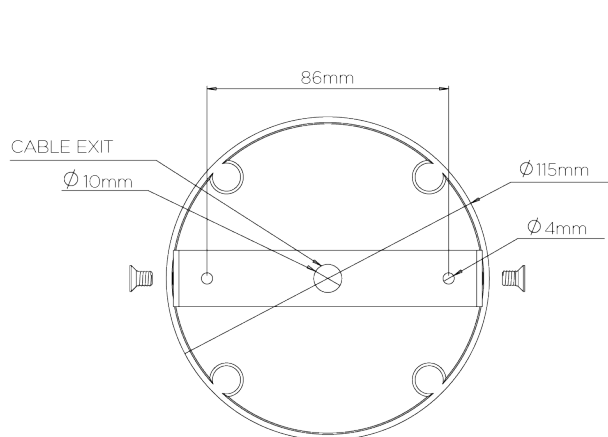

PORTA ROMANA

Aubrey Ceiling Light

MCL85 | Plaster White

Plaster White

WIDTH
470mm | 18 1/2"

CONSTRUCTED FROM
Cast composite and metal with decorative finish

MAX WATTAGE
18.8W

MINIMUM DROP
760mm | 30"

WEIGHT
4.5 kg | 9.9 lbs

LAMP
LED supplied fitted

MAXIMUM DROP
1710mm | 67 1/4"

VOLTAGE
220-240V

FINISHES

- 1 Plaster White
- 2 Versailles Gold

Aubrey Ceiling Light

MCL85

WIDTH
470mm | 18 1/2"

MINIMUM DROP
760mm | 30"

MAXIMUM DROP
1710mm | 67 1/4"

CEILING ROSE DETAIL

© Porta Romana 2022

Dimensions and weights are provided as a guide. All Porta Romana Products are made by hand and variations can occur in some products. The products you are buying or marketing are exclusive designs belonging to Porta Romana. Please do not submit design sheets featuring our products to other manufacturing companies nor to other parties who might. Any manufacturer found to be reproducing Porta Romana products will be breaching copyright law and will be actively pursued