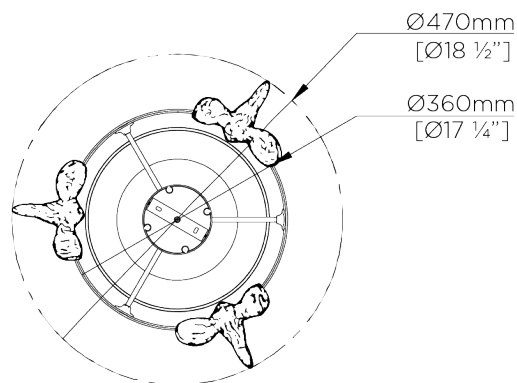

PORTA ROMANA

Aubrey Ceiling Light

MCL85 | Plaster White

Plaster White

HEIGHT
650mm | 25 3/4"

WIDTH
470mm | 18 1/2"

MINIMUM DROP
760mm | 30"

MAXIMUM DROP
1710mm | 67 1/4"

CONSTRUCTED FROM
Cast composite and metal with decorative finish

WEIGHT
4.5 kg | 9.9 lbs

MAX WATTAGE
18.8W

LAMP
LED pads supplied fitted 54V fitted with integral driver. Suitable for direct mains connection.

VOLTAGE
120V

FINISHES
1 Plaster White
2 Versailles Gold

Aubrey Ceiling Light

MCL85

HEIGHT
650mm | 25 3/4"

WIDTH
470mm | 18 1/2"

MINIMUM DROP
760mm | 30"

MAXIMUM DROP
1710mm | 67 1/4"