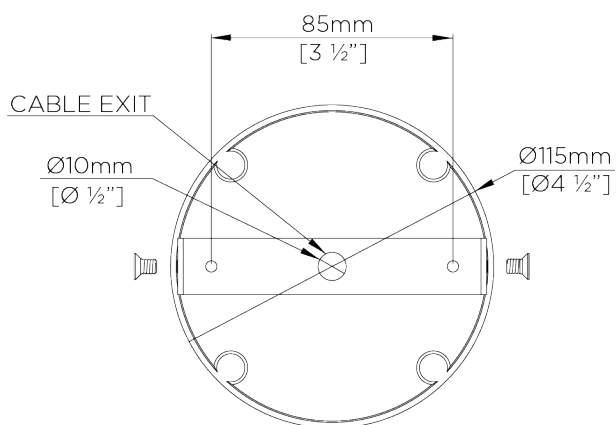

PORTA ROMANA

Aubrey Ceiling Light

MCL85 | Plaster White

Plaster White

HEIGHT
650mm | 25 3/4"

WIDTH
470mm | 18 1/2"

MINIMUM DROP
760mm | 30"

MAXIMUM DROP
1710mm | 67 1/4"

CONSTRUCTED FROM
Cast composite and metal with decorative finish

WEIGHT
4.5 kg | 9.9 lbs

MAX WATTAGE
18.8W

LAMP
LED pads supplied fitted 54V fitted with integral driver. Suitable for direct mains connection.

VOLTAGE
120V

FINISHES
1 Plaster White
2 Versailles Gold

Aubrey Ceiling Light

MCL85

HEIGHT
650mm | 25 3/4"

WIDTH
470mm | 18 1/2"

MINIMUM DROP
760mm | 30"

MAXIMUM DROP
1710mm | 67 1/4"