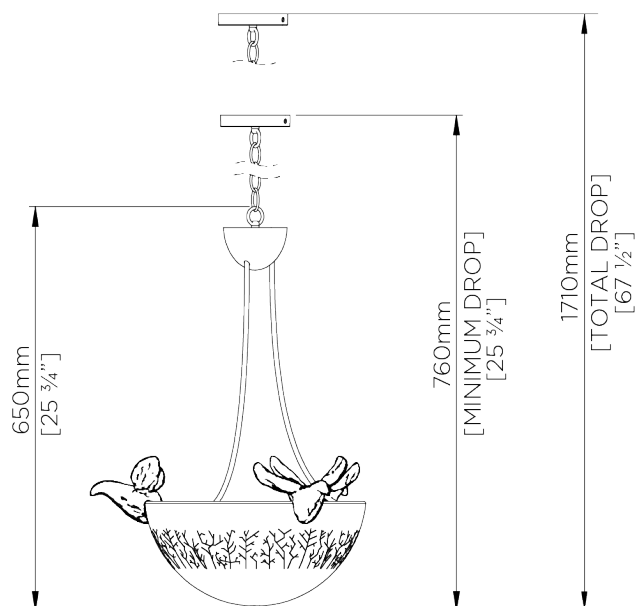

PORTA ROMANA

Aubrey Ceiling Light

MCL85 | Plaster White

Plaster White

HEIGHT
650mm | 25 3/4"

WIDTH
470mm | 18 1/2"

MINIMUM DROP
760mm | 30"

MAXIMUM DROP
1710mm | 67 1/4"

CONSTRUCTED FROM
Cast composite and metal with decorative finish

WEIGHT
4.5 kg | 9.9 lbs

MAX WATTAGE
18.8W

LAMP
LED pads supplied fitted 54V fitted with integral driver. Suitable for direct mains connection.

VOLTAGE
120V

FINISHES
1 Plaster White
2 Versailles Gold

Aubrey Ceiling Light

MCL85

HEIGHT
650mm | 25 3/4"

WIDTH
470mm | 18 1/2"

MINIMUM DROP
760mm | 30"

MAXIMUM DROP
1710mm | 67 1/4"

CEILING ROSE DETAIL

© Porta Romana 2022

Dimensions and weights are provided as a guide. All Porta Romana Products are made by hand and variations can occur in some products. The products you are buying or marketing are exclusive designs belonging to Porta Romana. Please do not submit design sheets featuring our products to other manufacturing companies nor to other parties who might. Any manufacturer found to be reproducing Porta Romana products will be breaching copyright law and will be actively pursued