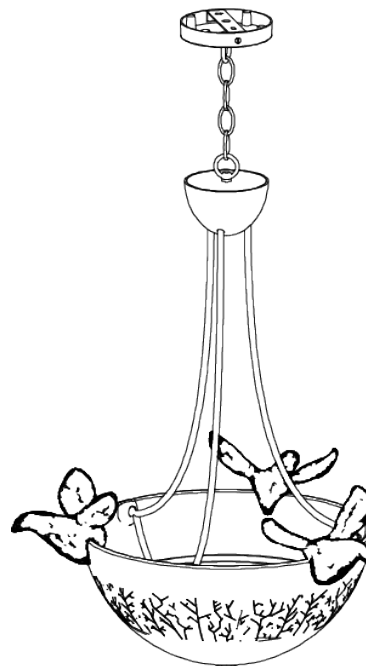

PORTA ROMANA

Aubrey Ceiling Light

MCL85 | Plaster White

Plaster White

HEIGHT
650mm | 25 3/4"

WIDTH
470mm | 18 1/2"

MINIMUM DROP
760mm | 30"

MAXIMUM DROP
1710mm | 67 1/4"

CONSTRUCTED FROM
Cast composite and metal with decorative finish

WEIGHT
4.5 kg | 9.9 lbs

MAX WATTAGE
18.8W

LAMP
LED pads supplied fitted 54V fitted with integral driver. Suitable for direct mains connection.

VOLTAGE
120V

FINISHES
1 Plaster White
2 Versailles Gold

Aubrey Ceiling Light

MCL85

HEIGHT
650mm | 25 3/4"

WIDTH
470mm | 18 1/2"

MINIMUM DROP
760mm | 30"

MAXIMUM DROP
1710mm | 67 1/4"

CEILING ROSE DETAIL

© Porta Romana 2022

Dimensions and weights are provided as a guide. All Porta Romana Products are made by hand and variations can occur in some products. The products you are buying or marketing are exclusive designs belonging to Porta Romana. Please do not submit design sheets featuring our products to other manufacturing companies nor to other parties who might. Any manufacturer found to be reproducing Porta Romana products will be breaching copyright law and will be actively pursued