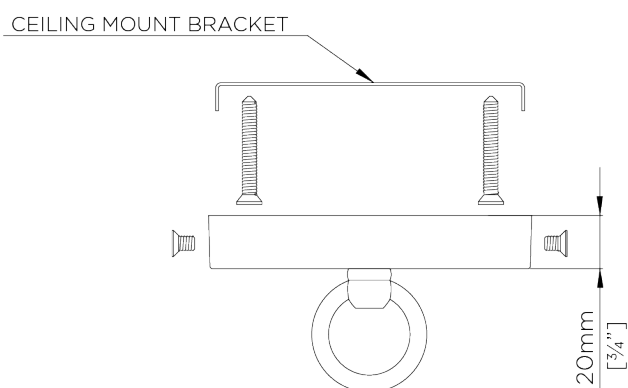

PORTA ROMANA

Aubrey Ceiling Light

MCL85 | Plaster White

Plaster White

HEIGHT
650mm | 25 3/4"

WIDTH
470mm | 18 1/2"

MINIMUM DROP
760mm | 30"

MAXIMUM DROP
1710mm | 67 1/4"

CONSTRUCTED FROM
Cast composite and metal with decorative finish

WEIGHT
4.5 kg | 9.9 lbs

MAX WATTAGE
18.8W

LAMP
LED pads supplied fitted 54V fitted with integral driver. Suitable for direct mains connection.

VOLTAGE
120V

FINISHES
1 Plaster White
2 Versailles Gold

Aubrey Ceiling Light

MCL85

HEIGHT
650mm | 25 3/4"

WIDTH
470mm | 18 1/2"

MINIMUM DROP
760mm | 30"

MAXIMUM DROP
1710mm | 67 1/4"