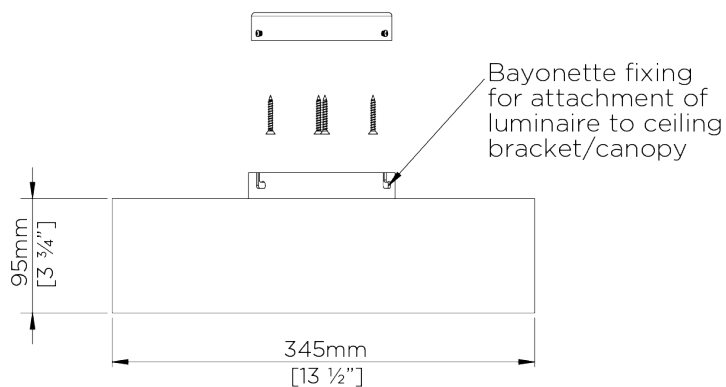

## Allegra Bulkhead

MCL81 | New Bronze

New Bronze

WIDTH  
400mm | 15 3/4"

CONSTRUCTED FROM  
Brass with decorative  
Painted finish

MAX WATTAGE  
6W

DEPTH  
350mm | 13 3.4"

WEIGHT  
3.2 kg | 7.04 lbs

LAMP  
LED Supplied Fitted

MAXIMUM DROP  
120mm | 4 3/4"

VOLTAGE  
120V

DROPS AVAILABLE  
120mm

FINISHES  
Gold  
New Bronze

# Allegra Bulkhead

MCL81

WIDTH  
400mm | 15 3/4"

DEPTH  
350mm | 13 3/4"

MAXIMUM DROP  
120mm | 4 3/4"

DROPS AVAILABLE  
120mm

© Porta Romana 2022

Dimensions and weights are provided as a guide. All Porta Romana Products are made by hand and variations can occur in some products. The products you are buying or marketing are exclusive designs belonging to Porta Romana. Please do not submit design sheets featuring our products to other manufacturing companies nor to other parties who might. Any manufacturer found to be reproducing Porta Romana products will be breaching copyright law and will be actively pursued