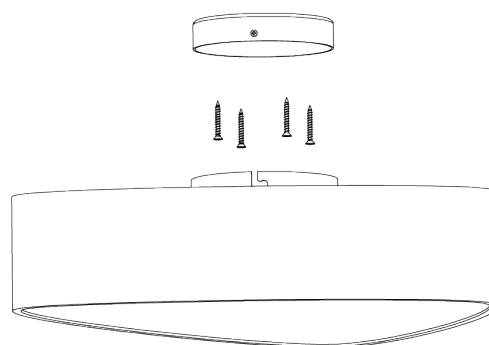

## Allegra Bulkhead

MCL81 | New Bronze

New Bronze

WIDTH  
400mm | 15 3/4"

CONSTRUCTED FROM  
Brass with decorative  
Painted finish

MAX WATTAGE  
6W

DEPTH  
350mm | 13 3.4"

WEIGHT  
3.2 kg | 7.04 lbs

LAMP  
LED Supplied Fitted

MAXIMUM DROP  
120mm | 4 3/4"

VOLTAGE  
120V

DROPS AVAILABLE  
120mm

FINISHES  
Gold  
New Bronze

# Allegra Bulkhead

MCL81

WIDTH  
400mm | 15 3/4"

DEPTH  
350mm | 13 3/4"

MAXIMUM DROP  
120mm | 4 3/4"

DROPS AVAILABLE  
120mm

© Porta Romana 2022

Dimensions and weights are provided as a guide. All Porta Romana Products are made by hand and variations can occur in some products. The products you are buying or marketing are exclusive designs belonging to Porta Romana. Please do not submit design sheets featuring our products to other manufacturing companies nor to other parties who might. Any manufacturer found to be reproducing Porta Romana products will be breaching copyright law and will be actively pursued