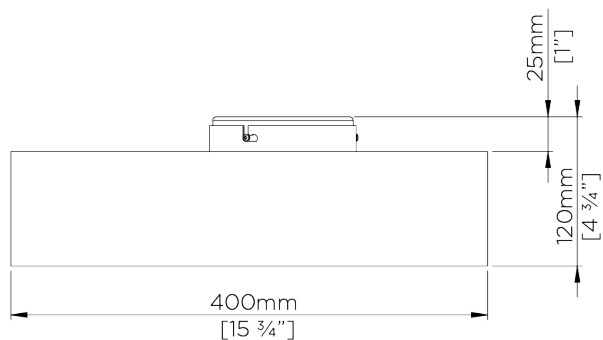

## Allegra Bulkhead

MCL81 | New Bronze

New Bronze

WIDTH  
400mm | 15 3/4"

CONSTRUCTED FROM  
Brass with decorative  
Painted finish

MAX WATTAGE  
6W

DEPTH  
350mm | 13 3.4"

WEIGHT  
3.2 kg | 7.04 lbs

LAMP  
LED Supplied Fitted

MAXIMUM DROP  
120mm | 4 3/4"

VOLTAGE  
120V

DROPS AVAILABLE  
120mm

FINISHES  
Gold  
New Bronze

# Allegra Bulkhead

MCL81

WIDTH  
400mm | 15 3/4"

DEPTH  
350mm | 13 3/4"

MAXIMUM DROP  
120mm | 4 3/4"

DROPS AVAILABLE  
120mm

© Porta Romana 2022

Dimensions and weights are provided as a guide. All Porta Romana Products are made by hand and variations can occur in some products. The products you are buying or marketing are exclusive designs belonging to Porta Romana. Please do not submit design sheets featuring our products to other manufacturing companies nor to other parties who might. Any manufacturer found to be reproducing Porta Romana products will be breaching copyright law and will be actively pursued