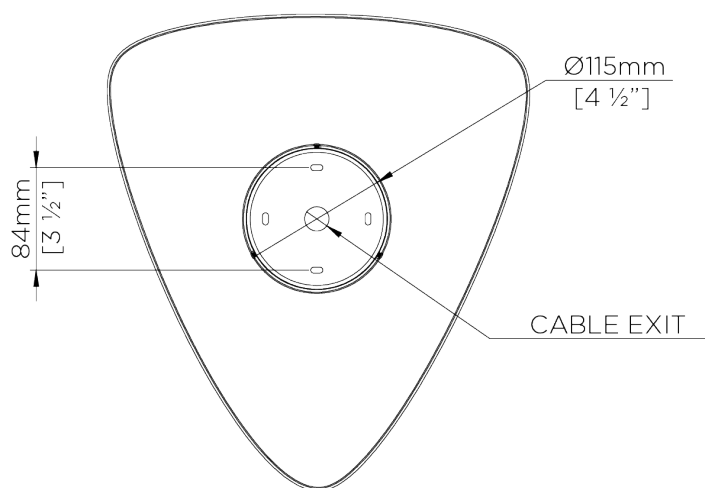

## Allegra Bulkhead

MCL81 | New Bronze

New Bronze

WIDTH  
400mm | 15 3/4"

CONSTRUCTED FROM  
Brass with decorative  
Painted finish

MAX WATTAGE  
6W

DEPTH  
350mm | 13 3.4"

WEIGHT  
3.2 kg | 7.04 lbs

LAMP  
LED Supplied Fitted

MAXIMUM DROP  
120mm | 4 3/4"

VOLTAGE  
120V

DROPS AVAILABLE  
120mm

FINISHES  
Gold  
New Bronze

# Allegra Bulkhead

MCL81

WIDTH  
400mm | 15 3/4"

DEPTH  
350mm | 13 3/4"

MAXIMUM DROP  
120mm | 4 3/4"

DROPS AVAILABLE  
120mm

© Porta Romana 2022

Dimensions and weights are provided as a guide. All Porta Romana Products are made by hand and variations can occur in some products. The products you are buying or marketing are exclusive designs belonging to Porta Romana. Please do not submit design sheets featuring our products to other manufacturing companies nor to other parties who might. Any manufacturer found to be reproducing Porta Romana products will be breaching copyright law and will be actively pursued