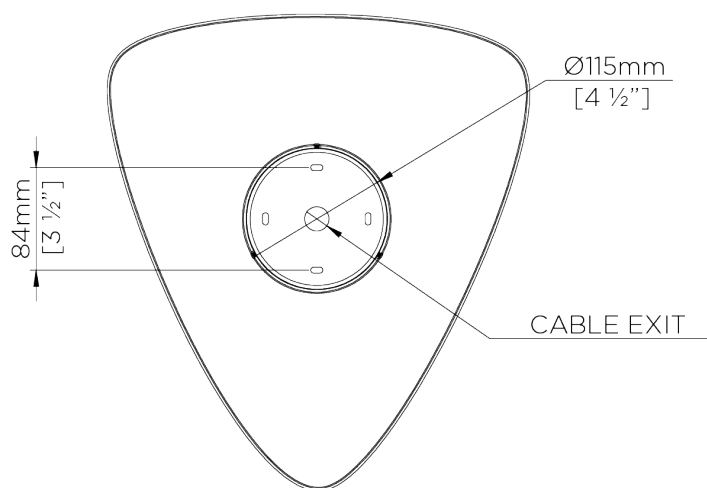

PORTA ROMANA

Allegra Bulkhead

MCL81 | Gold

Gold

WIDTH
400mm | 15 3/4"

CONSTRUCTED FROM
Brass with decorative
Painted finish

MAX WATTAGE
6W

DEPTH
350mm | 13 3/4"

WEIGHT
3.2 kg | 7.04 lbs

LAMP
LED Supplied Fitted

MAXIMUM DROP
120mm | 4 3/4"

VOLTAGE
120V

DROPS AVAILABLE
120mm

FINISHES
Gold
Burnished Silver

Allegra Bulkhead

MCL81

WIDTH
400mm | 15 3/4"

DEPTH
350mm | 13 3/4"

MAXIMUM DROP
120mm | 4 3/4"

DROPS AVAILABLE
120mm

© Porta Romana 2022

Dimensions and weights are provided as a guide. All Porta Romana Products are made by hand and variations can occur in some products. The products you are buying or marketing are exclusive designs belonging to Porta Romana. Please do not submit design sheets featuring our products to other manufacturing companies nor to other parties who might. Any manufacturer found to be reproducing Porta Romana products will be breaching copyright law and will be actively pursued