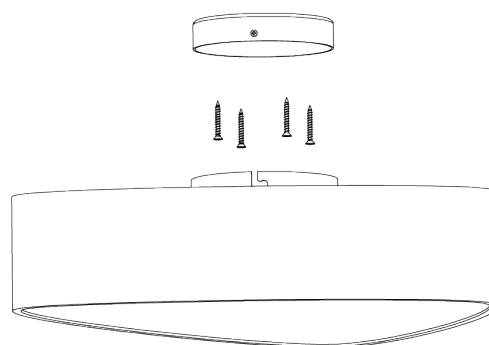

PORTA ROMANA

Allegra Bulkhead

MCL81 | Gold

Gold

WIDTH
400mm | 15 3/4"

CONSTRUCTED FROM
Brass with decorative
Painted finish

MAX WATTAGE
6W

DEPTH
350mm | 13 3/4"

WEIGHT
3.2 kg | 7.04 lbs

LAMP
LED Supplied Fitted

MAXIMUM DROP
120mm | 4 3/4"

VOLTAGE
120V

DROPS AVAILABLE
120mm

FINISHES
Gold
Burnished Silver

Allegra Bulkhead

MCL81

WIDTH
400mm | 15 3/4"

DEPTH
350mm | 13 3/4"

MAXIMUM DROP
120mm | 4 3/4"

DROPS AVAILABLE
120mm

© Porta Romana 2022

Dimensions and weights are provided as a guide. All Porta Romana Products are made by hand and variations can occur in some products. The products you are buying or marketing are exclusive designs belonging to Porta Romana. Please do not submit design sheets featuring our products to other manufacturing companies nor to other parties who might. Any manufacturer found to be reproducing Porta Romana products will be breaching copyright law and will be actively pursued