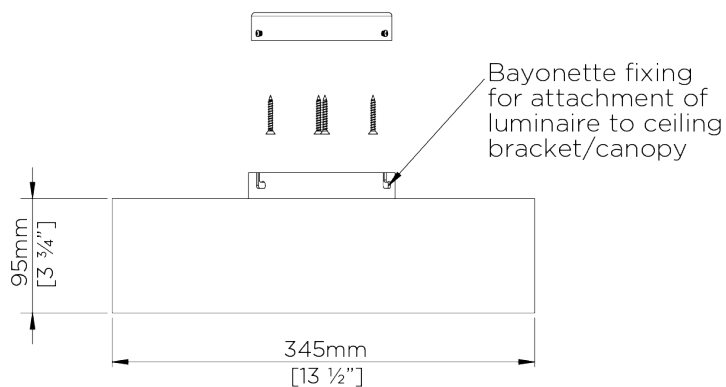

PORTA ROMANA

Allegra Bulkhead

MCL81 | Gold

Gold

WIDTH
400mm | 15 3/4"

CONSTRUCTED FROM
Brass with decorative
Painted finish

MAX WATTAGE
6W

DEPTH
350mm | 13 3/4"

WEIGHT
3.2 kg | 7.04 lbs

LAMP
LED Supplied Fitted

MAXIMUM DROP
120mm | 4 3/4"

VOLTAGE
120V

DROPS AVAILABLE
120mm

FINISHES
Gold
Burnished Silver

Allegra Bulkhead

MCL81

WIDTH
400mm | 15 3/4"

DEPTH
350mm | 13 3/4"

MAXIMUM DROP
120mm | 4 3/4"

DROPS AVAILABLE
120mm

© Porta Romana 2022

Dimensions and weights are provided as a guide. All Porta Romana Products are made by hand and variations can occur in some products. The products you are buying or marketing are exclusive designs belonging to Porta Romana. Please do not submit design sheets featuring our products to other manufacturing companies nor to other parties who might. Any manufacturer found to be reproducing Porta Romana products will be breaching copyright law and will be actively pursued