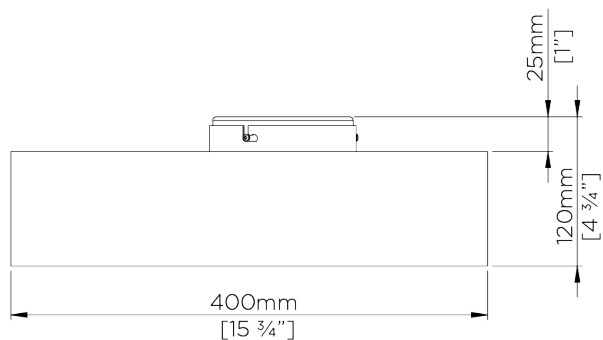

PORTA ROMANA

Allegra Bulkhead

MCL81 | Gold

Gold

WIDTH
400mm | 15 3/4"

CONSTRUCTED FROM
Brass with decorative
Painted finish

MAX WATTAGE
6W

DEPTH
350mm | 13 3/4"

WEIGHT
3.2 kg | 7.04 lbs

LAMP
LED Supplied Fitted

MAXIMUM DROP
120mm | 4 3/4"

VOLTAGE
120V

DROPS AVAILABLE
120mm

FINISHES
Gold
Burnished Silver

Allegra Bulkhead

MCL81

WIDTH
400mm | 15 3/4"

DEPTH
350mm | 13 3/4"

MAXIMUM DROP
120mm | 4 3/4"

DROPS AVAILABLE
120mm

© Porta Romana 2022

Dimensions and weights are provided as a guide. All Porta Romana Products are made by hand and variations can occur in some products. The products you are buying or marketing are exclusive designs belonging to Porta Romana. Please do not submit design sheets featuring our products to other manufacturing companies nor to other parties who might. Any manufacturer found to be reproducing Porta Romana products will be breaching copyright law and will be actively pursued