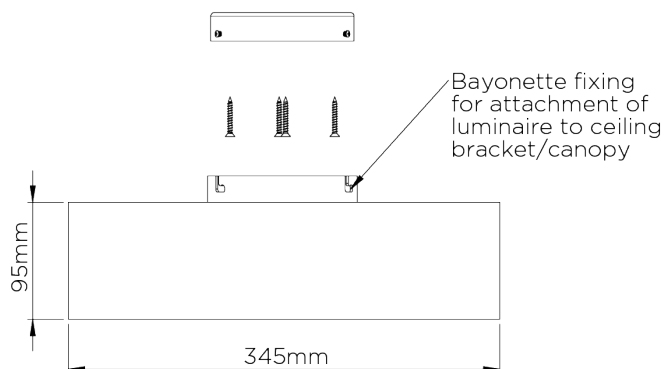

## Allegra Bulkhead

MCL81 | Gold

Gold

**WIDTH**  
400mm | 15 3/4"

**CONSTRUCTED FROM**  
Brass with decorative  
painted finish

**MAX WATTAGE**  
6W

**MAXIMUM DROP**  
120mm | 4 3/4"

**WEIGHT**  
3.2 kg | 7.04 lbs

# Allegra Bulkhead

MCL81

WIDTH  
400mm | 15 3/4"

MAXIMUM DROP  
120mm | 4 3/4"

DROPS AVAILABLE  
120mm

© Porta Romana 2022

Dimensions and weights are provided as a guide. All Porta Romana Products are made by hand and variations can occur in some products. The products you are buying or marketing are exclusive designs belonging to Porta Romana. Please do not submit design sheets featuring our products to other manufacturing companies nor to other parties who might. Any manufacturer found to be reproducing Porta Romana products will be breaching copyright law and will be actively pursued