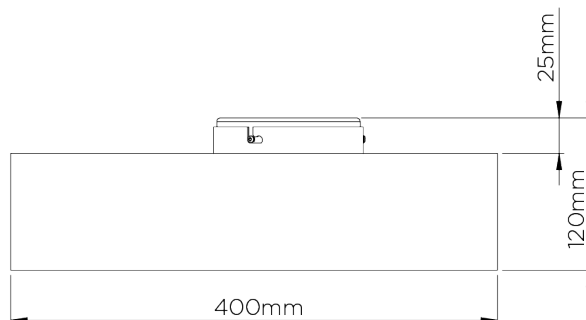

## Allegra Bulkhead

MCL81 | Gold

Gold

**WIDTH**  
400mm | 15 3/4"

**CONSTRUCTED FROM**  
Brass with decorative  
painted finish

**MAX WATTAGE**  
6W

**MAXIMUM DROP**  
120mm | 4 3/4"

**WEIGHT**  
3.2 kg | 7.04 lbs

# Allegra Bulkhead

MCL81

WIDTH  
400mm | 15 3/4"

MAXIMUM DROP  
120mm | 4 3/4"

DROPS AVAILABLE  
120mm

© Porta Romana 2022

Dimensions and weights are provided as a guide. All Porta Romana Products are made by hand and variations can occur in some products. The products you are buying or marketing are exclusive designs belonging to Porta Romana. Please do not submit design sheets featuring our products to other manufacturing companies nor to other parties who might. Any manufacturer found to be reproducing Porta Romana products will be breaching copyright law and will be actively pursued