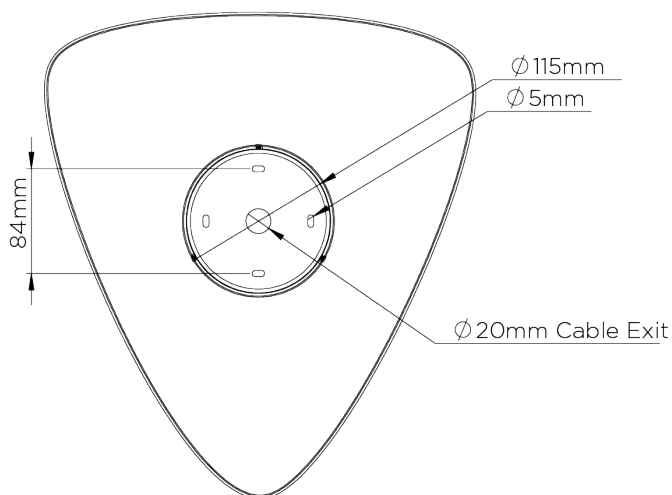

## Allegra Bulkhead

MCL81 | Gold

Gold

**WIDTH**  
400mm | 15 3/4"

**CONSTRUCTED FROM**  
Brass with decorative  
painted finish

**MAX WATTAGE**  
6W

**MAXIMUM DROP**  
120mm | 4 3/4"

**WEIGHT**  
3.2 kg | 7.04 lbs

# Allegra Bulkhead

MCL81

WIDTH  
400mm | 15 3/4"

MAXIMUM DROP  
120mm | 4 3/4"

DROPS AVAILABLE  
120mm

© Porta Romana 2022

Dimensions and weights are provided as a guide. All Porta Romana Products are made by hand and variations can occur in some products. The products you are buying or marketing are exclusive designs belonging to Porta Romana. Please do not submit design sheets featuring our products to other manufacturing companies nor to other parties who might. Any manufacturer found to be reproducing Porta Romana products will be breaching copyright law and will be actively pursued