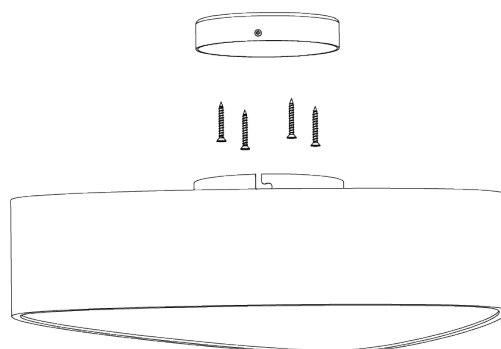

## Allegra Bulkhead

MCL81 | Gold

Gold

**WIDTH**  
400mm | 15 3/4"

**CONSTRUCTED FROM**  
Brass with decorative  
painted finish

**MAX WATTAGE**  
6W

**MAXIMUM DROP**  
120mm | 4 3/4"

**WEIGHT**  
3.2 kg | 7.04 lbs

# Allegra Bulkhead

MCL81

WIDTH  
400mm | 15 3/4"

MAXIMUM DROP  
120mm | 4 3/4"

DROPS AVAILABLE  
120mm

© Porta Romana 2022

Dimensions and weights are provided as a guide. All Porta Romana Products are made by hand and variations can occur in some products. The products you are buying or marketing are exclusive designs belonging to Porta Romana. Please do not submit design sheets featuring our products to other manufacturing companies nor to other parties who might. Any manufacturer found to be reproducing Porta Romana products will be breaching copyright law and will be actively pursued