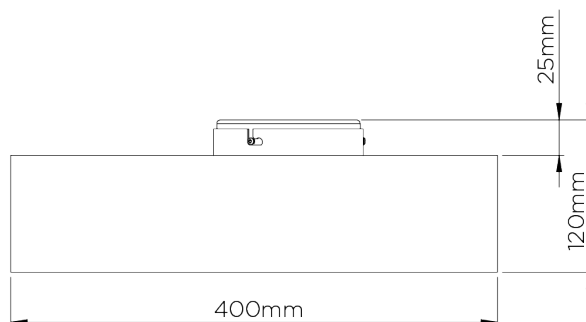

PORTA ROMANA

Allegra Bulkhead

MCL81 | New Bronze

New Bronze

WIDTH
400mm | 15 3/4"

CONSTRUCTED FROM
Brass with decorative
painted finish

MAX WATTAGE
6W

MAXIMUM DROP
120mm | 4 3/4"

WEIGHT
3.2 kg | 7.04 lbs

LAMP
LED supplied fitted

VOLTAGE
220-240V

FINISHES

- 1 Gold
- 2 New Bronze

Allegra Bulkhead

MCL81

WIDTH
400mm | 15 3/4"

MAXIMUM DROP
120mm | 4 3/4"

DROPS AVAILABLE
120mm

© Porta Romana 2022

Dimensions and weights are provided as a guide. All Porta Romana Products are made by hand and variations can occur in some products. The products you are buying or marketing are exclusive designs belonging to Porta Romana. Please do not submit design sheets featuring our products to other manufacturing companies nor to other parties who might. Any manufacturer found to be reproducing Porta Romana products will be breaching copyright law and will be actively pursued