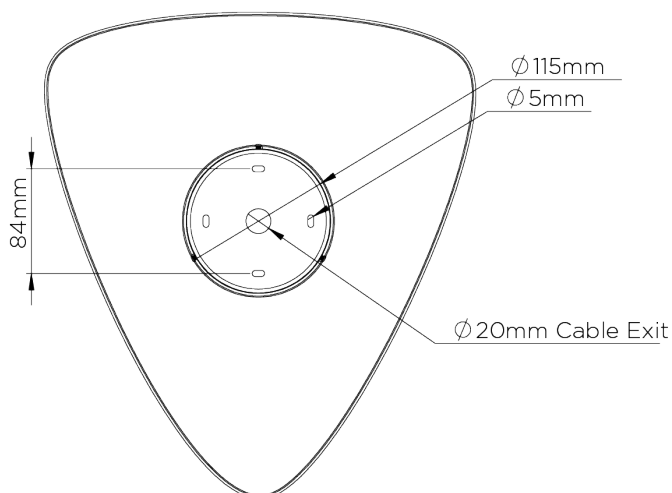

PORTA ROMANA

Allegra Bulkhead

MCL81 | New Bronze

New Bronze

WIDTH
400mm | 15 3/4"

CONSTRUCTED FROM
Brass with decorative
painted finish

MAX WATTAGE
6W

MAXIMUM DROP
120mm | 4 3/4"

WEIGHT
3.2 kg | 7.04 lbs

LAMP
LED supplied fitted

VOLTAGE
220-240V

FINISHES

- 1 Gold
- 2 New Bronze

Allegra Bulkhead

MCL81

WIDTH
400mm | 15 3/4"

MAXIMUM DROP
120mm | 4 3/4"

DROPS AVAILABLE
120mm

© Porta Romana 2022

Dimensions and weights are provided as a guide. All Porta Romana Products are made by hand and variations can occur in some products. The products you are buying or marketing are exclusive designs belonging to Porta Romana. Please do not submit design sheets featuring our products to other manufacturing companies nor to other parties who might. Any manufacturer found to be reproducing Porta Romana products will be breaching copyright law and will be actively pursued