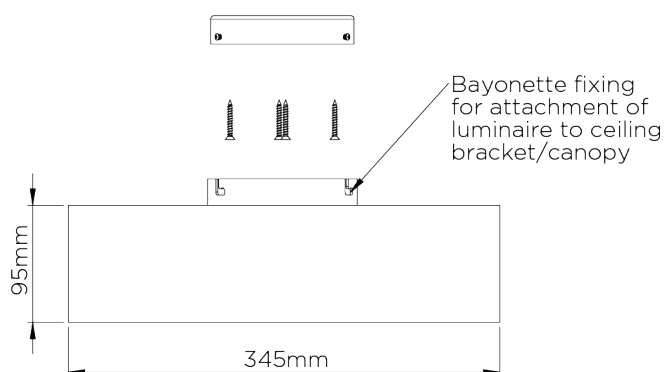

PORTA ROMANA

Allegra Bulkhead

MCL81 | New Bronze

New Bronze

WIDTH
400mm | 15 3/4"

CONSTRUCTED FROM
Brass with decorative
painted finish

MAX WATTAGE
6W

MAXIMUM DROP
120mm | 4 3/4"

WEIGHT
3.2 kg | 7.04 lbs

LAMP
LED supplied fitted

VOLTAGE
220-240V

FINISHES

- 1 Gold
- 2 New Bronze

Allegra Bulkhead

MCL81

WIDTH
400mm | 15 3/4"

MAXIMUM DROP
120mm | 4 3/4"

DROPS AVAILABLE
120mm

© Porta Romana 2022

Dimensions and weights are provided as a guide. All Porta Romana Products are made by hand and variations can occur in some products. The products you are buying or marketing are exclusive designs belonging to Porta Romana. Please do not submit design sheets featuring our products to other manufacturing companies nor to other parties who might. Any manufacturer found to be reproducing Porta Romana products will be breaching copyright law and will be actively pursued