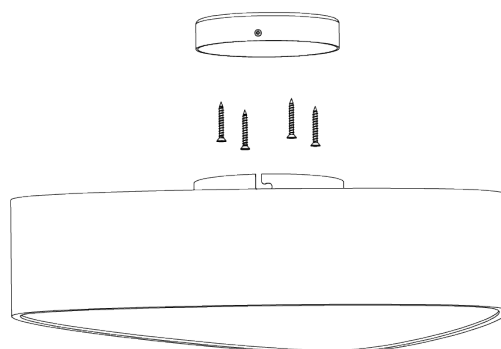

PORTA ROMANA

Allegra Bulkhead

MCL81 | New Bronze

New Bronze

WIDTH
400mm | 15 3/4"

CONSTRUCTED FROM
Brass with decorative
painted finish

MAX WATTAGE
6W

MAXIMUM DROP
120mm | 4 3/4"

WEIGHT
3.2 kg | 7.04 lbs

LAMP
LED supplied fitted

VOLTAGE
220-240V

FINISHES

- 1 Gold
- 2 New Bronze

Allegra Bulkhead

MCL81

WIDTH
400mm | 15 3/4"

MAXIMUM DROP
120mm | 4 3/4"

DROPS AVAILABLE
120mm

© Porta Romana 2022

Dimensions and weights are provided as a guide. All Porta Romana Products are made by hand and variations can occur in some products. The products you are buying or marketing are exclusive designs belonging to Porta Romana. Please do not submit design sheets featuring our products to other manufacturing companies nor to other parties who might. Any manufacturer found to be reproducing Porta Romana products will be breaching copyright law and will be actively pursued