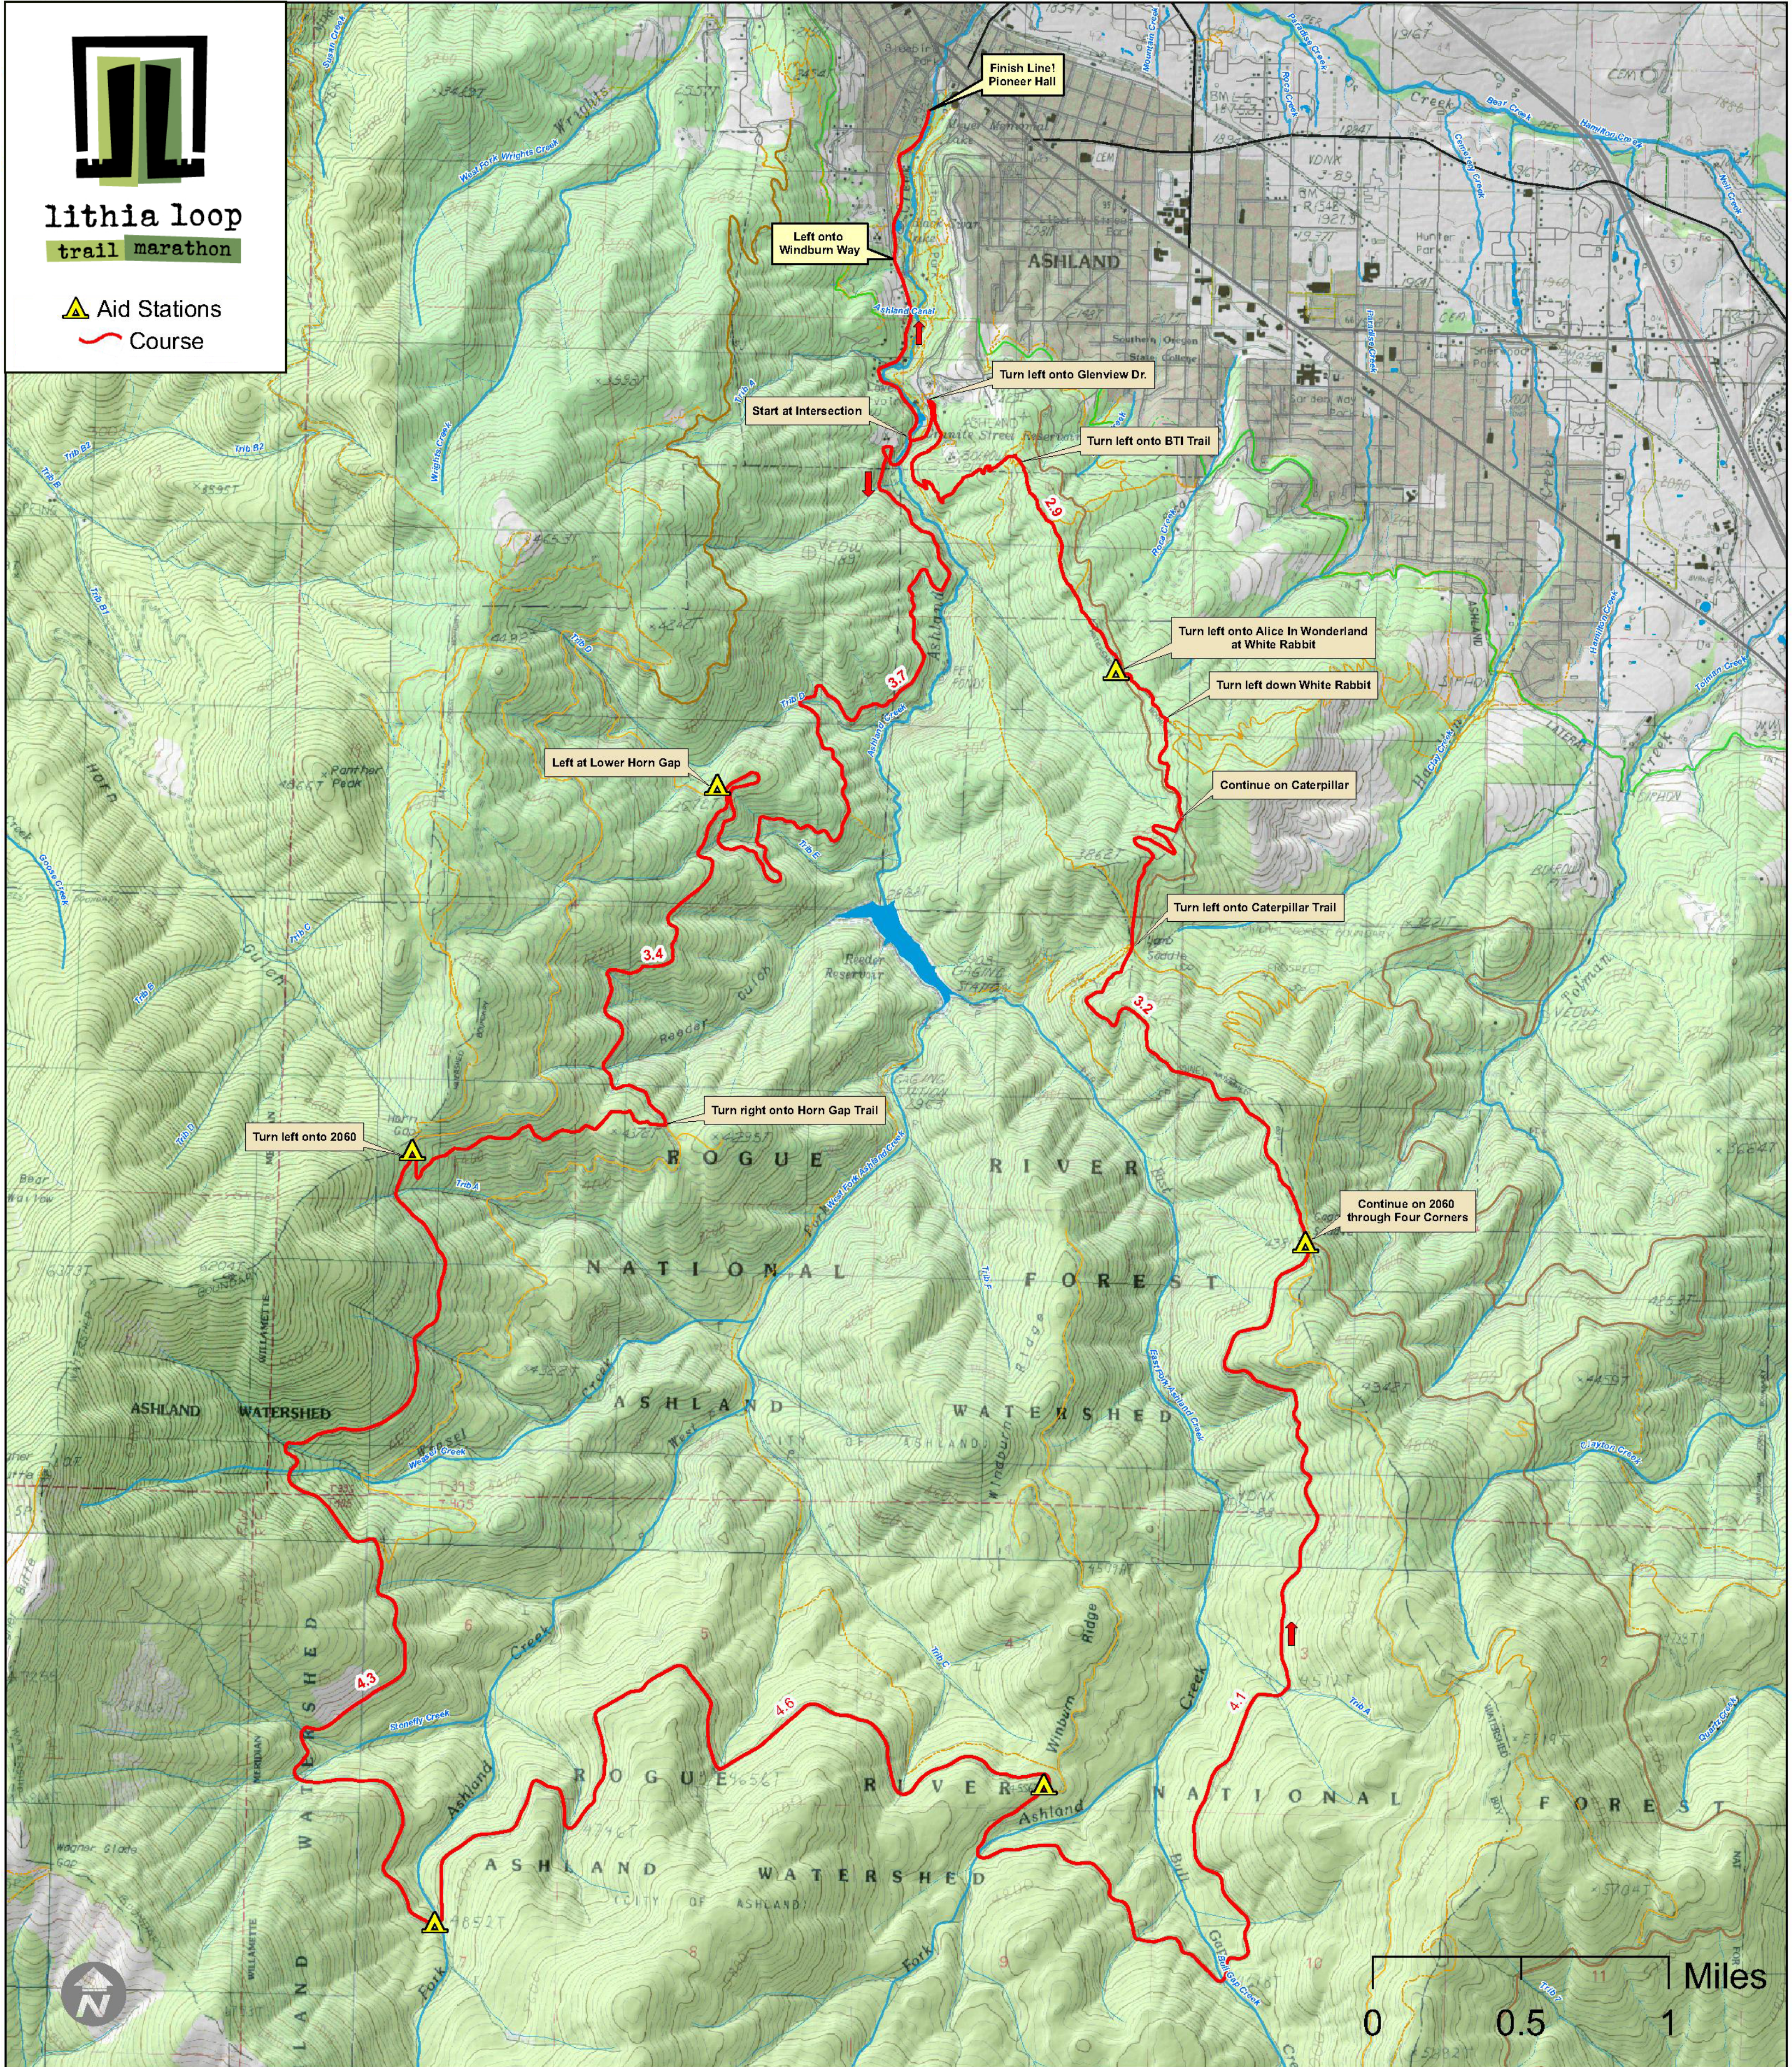

lithia loop
trail marathon

- Aid Stations
- Course

Finish Line!
Pioneer Hall

Left onto
Windburn Way

Turn left onto Glenview Dr.

Turn left onto BTI Trail

Turn left onto Alice In Wonderland
at White Rabbit

Turn left down White Rabbit

Continue on Caterpillar

Turn left onto Caterpillar Trail

Left at Lower Horn Gap

Turn right onto Horn Gap Trail

Turn left onto 2060

Continue on 2060
through Four Corners