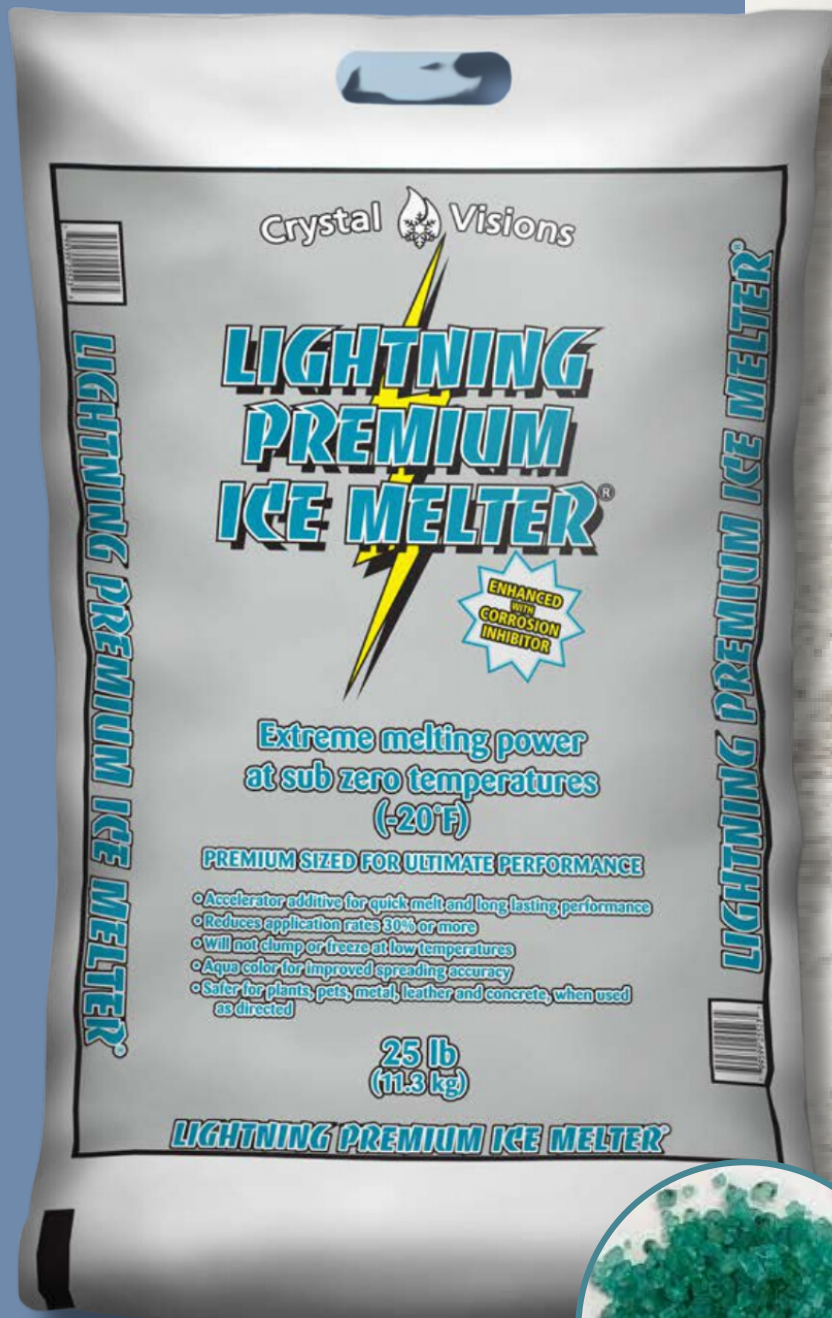

25 LB LIGHTNING PREMIUM ICE MELT

Crystal Visions

**LIGHTNING
PREMIUM
ICE MELTER**

Extreme melting power
at sub zero temperatures
(-20°F)

PREMIUM SIZED FOR ULTIMATE PERFORMANCE

- Accelerator additive for quick melt and long lasting performance
- Reduces application rates 30% or more
- Will not clump or freeze at low temperatures
- Aqua color for improved spreading accuracy
- Safer for plants, pets, metal, leather and concrete, when used as directed

25 lb
(11.3 kg)

LIGHTNING PREMIUM ICE MELTER

Reduces Application Rates 30%-50%

Pre-treated with Magnesium Chloride, organic carbohydrate based additive & coated with a corrosion inhibitor

Premium sized salt crystals for ultimate performance

Extreme melting power to (-20 °F), with quick burn & long lasting residual effect

Aqua color for improved visual spreading

Safer for pets, sidewalks, plants, equipment

100 Bags per Pallet

Easy to carry handle