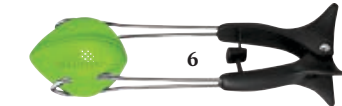

8. SMOKY ALMONDS

Barsy's supercrunchy, hickory-smoked almonds are my ideal afternoon snack. \$7.50 for 8 oz.; france44.com. —Julia Heffelfinger

9. PISTACHIO PASTE

Made with Sicilian nuts grown in volcanic soil, Il Colle Del Gusto pistachio paste is an intense flavor experience. It turns vanilla ice cream into instant pistachio gelato. \$21 for 8 oz.; amazon.com. —TU