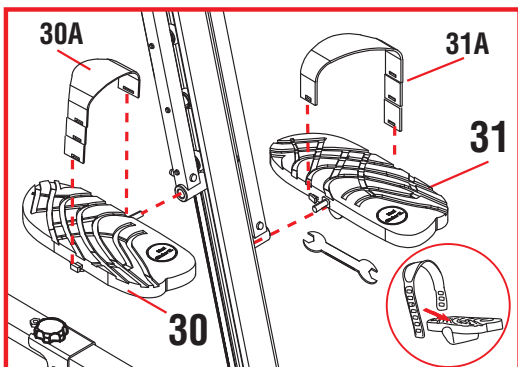

COMPUTER KIT
 SKU 400-002-389

#58 Console
 #48 Magnetic

HANDRAIL FOAM GRIP KIT
 SKU 400-002-386

#61 Hand Grip
 #53 Round End Cap

STRAP & PEDAL KIT - SKU 400-002-387

#30 Left Pedal
 #31 Right Pedal
 #30A Left Pedal Strap
 #31A Right Pedal Strap

ASSEMBLY KIT - SKU 400-002-388

Includes the Assembly Manual and blister of parts.

FOAM GRIP KIT
 SKU 400-002-383

#51 Square End Cap
 #52 Foam Grip
 #53 Round End Cap

CELLPHONE HOLDER KIT - SKU 400-002-370

#14 Cellphone Support Frame
 #66 Cross Head Bolt
 #67 Flat Washer
 #68 Ball Of Cellphone Bracket
 #70 Cellphone Clamp

PULLEY CABLE KIT - SKU 400-002-381

- #26 Steel Cable
- #36 Flat Washer
- #37 Middle Cover For Pulley
- #38 Bearing 6202
- #39 Large Pulley
- #40 Nut