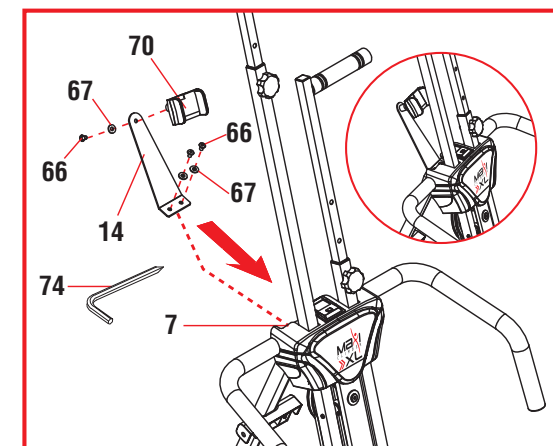

ASSEMBLY KIT - SKU 400-002-388

Includes the Assembly Manual and blister of parts.

FOAM GRIP KIT
 SKU 400-002-383

#51 Square End Cap
 #52 Foam Grip
 #53 Round End Cap

CELLPHONE HOLDER KIT - SKU 400-002-370

#14 Cellphone Support Frame
 #66 Cross Head Bolt
 #67 Flat Washer
 #68 Ball Of Cellphone Bracket
 #70 Cellphone Clamp

PULLEY CABLE KIT - SKU 400-002-381

- #26 Steel Cable
- #36 Flat Washer
- #37 Middle Cover For Pulley
- #38 Bearing 6202
- #39 Large Pulley
- #40 Nut