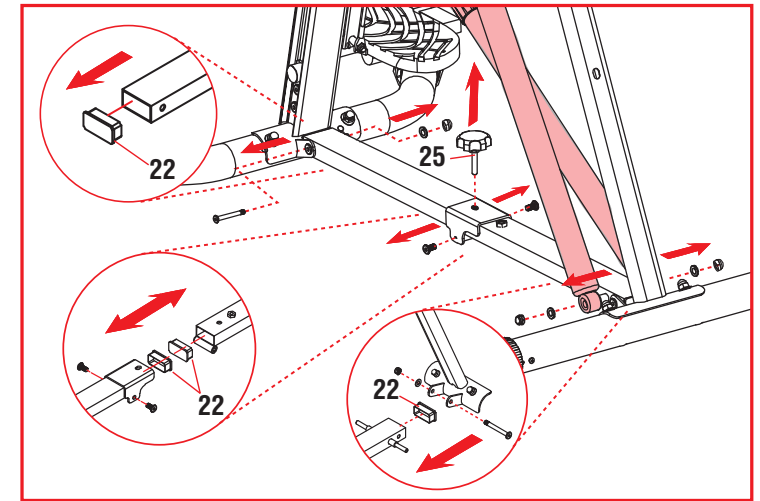

FOLDING SYSTEM END CAP KIT - SKU 400-002-372