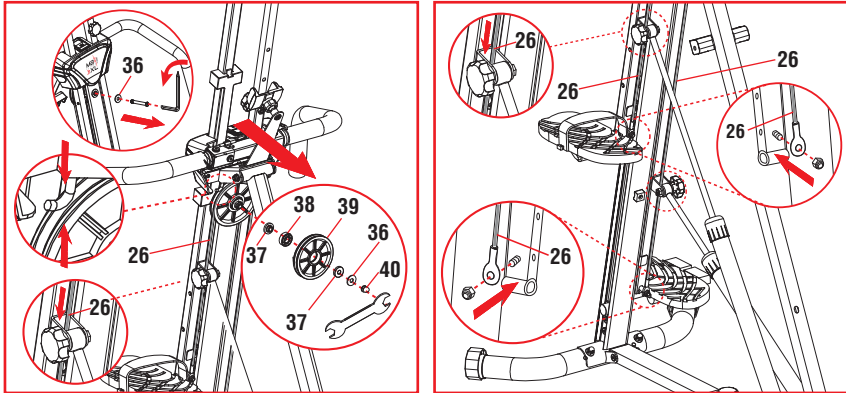

ASSEMBLY KIT - SKU 400-002-388

Includes the Assembly Manual and blister of parts.

FOAM GRIP KIT
 SKU 400-002-383

#51 Square End Cap
 #52 Foam Grip
 #53 Round End Cap

CELLPHONE HOLDER KIT - SKU 400-002-370

#14 Cellphone Support Frame
 #66 Cross Head Bolt
 #67 Flat Washer
 #68 Ball Of Cellphone Bracket
 #70 Cellphone Clamp

PULLEY CABLE KIT - SKU 400-002-381

- #26 Steel Cable
- #36 Flat Washer
- #37 Middle Cover For Pulley
- #38 Bearing 6202
- #39 Large Pulley
- #40 Nut