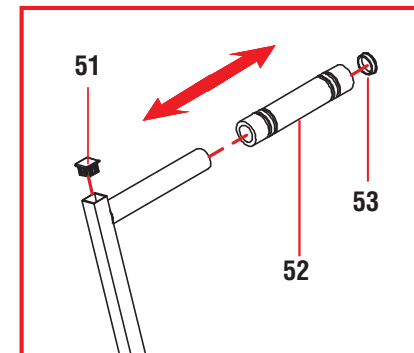

COMPUTER KIT
 SKU 400-002-389

#58 Console
 #48 Magnetic

HANDRAIL FOAM GRIP KIT
 SKU 400-002-386

#61 Hand Grip
 #53 Round End Cap

STRAP & PEDAL KIT - SKU 400-002-387

#30 Left Pedal
 #31 Right Pedal
 #30A Left Pedal Strap
 #31A Right Pedal Strap

ASSEMBLY KIT - SKU 400-002-388

Includes the Assembly Manual and blister of parts.

FOAM GRIP KIT
 SKU 400-002-383

#51 Square End Cap
 #52 Foam Grip
 #53 Round End Cap

CELLPHONE HOLDER KIT - SKU 400-002-370