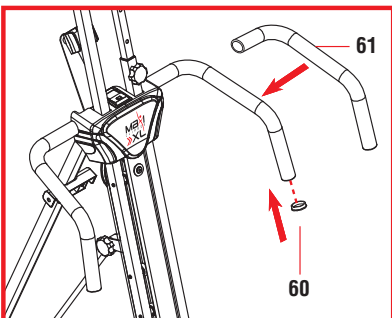

COMPUTER KIT
 SKU 400-002-389

#58 Console
 #48 Magnetic

HANDRAIL FOAM GRIP KIT
 SKU 400-002-386

#61 Hand Grip
 #53 Round End Cap

STRAP & PEDAL KIT - SKU 400-002-387

#30 Left Pedal
 #31 Right Pedal
 #30A Left Pedal Strap
 #31A Right Pedal Strap

ASSEMBLY KIT - SKU 400-002-388

Includes the Assembly Manual and blister of parts.

FOAM GRIP KIT
 SKU 400-002-383

#51 Square End Cap
 #52 Foam Grip
 #53 Round End Cap

CELLPHONE HOLDER KIT - SKU 400-002-370

#14 Cellphone Support Frame
 #66 Cross Head Bolt
 #67 Flat Washer
 #68 Ball Of Cellphone Bracket
 #70 Cellphone Clamp

PULLEY CABLE KIT - SKU 400-002-381

- #26 Steel Cable
- #36 Flat Washer
- #37 Middle Cover For Pulley
- #38 Bearing 6202
- #39 Large Pulley
- #40 Nut