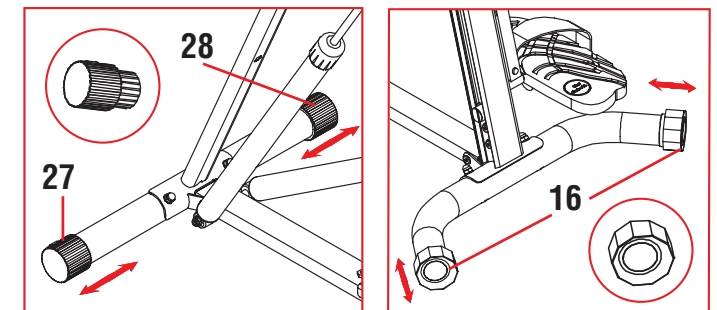

#14 Cellphone Support Frame
 #66 Cross Head Bolt
 #67 Flat Washer
 #68 Ball Of Cellphone Bracket
 #70 Cellphone Clamp

PULLEY CABLE KIT - SKU 400-002-381

- #26 Steel Cable
- #36 Flat Washer
- #37 Middle Cover For Pulley
- #38 Bearing 6202
- #39 Large Pulley
- #40 Nut

FOLDING SYSTEM END CAP KIT - SKU 400-002-372

- #22 End Cap For Base Folding Tube
- #25 Knob

PISTONS KIT - SKU 400-002-384

- #34 12 Level Cylinder
- #25 Knob
- #24 Nut
- #19 Flat Washer

STABILIZER END CAP KIT - SKU 400-002-371