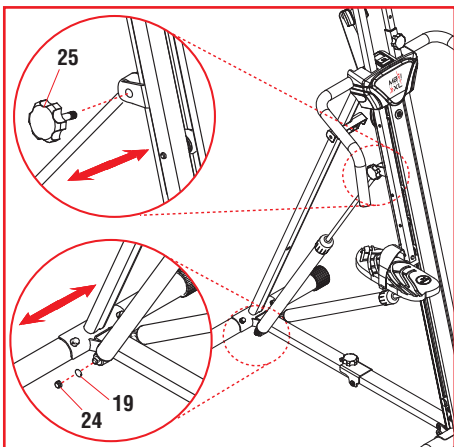

PISTONS KIT - SKU 400-002-384