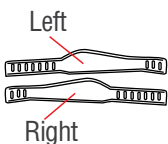

COMPUTER KIT
 SKU 400-002-389

#58 Console
 #48 Magnetic

HANDRAIL FOAM GRIP KIT
 SKU 400-002-386

#61 Hand Grip
 #53 Round End Cap

STRAP & PEDAL KIT - SKU 400-002-387

#30 Left Pedal
 #31 Right Pedal
 #30A Left Pedal Strap
 #31A Right Pedal Strap

ASSEMBLY KIT - SKU 400-002-388

Includes the Assembly Manual and blister of parts.

FOAM GRIP KIT
 SKU 400-002-383

#51 Square End Cap
 #52 Foam Grip
 #53 Round End Cap

CELLPHONE HOLDER KIT - SKU 400-002-370