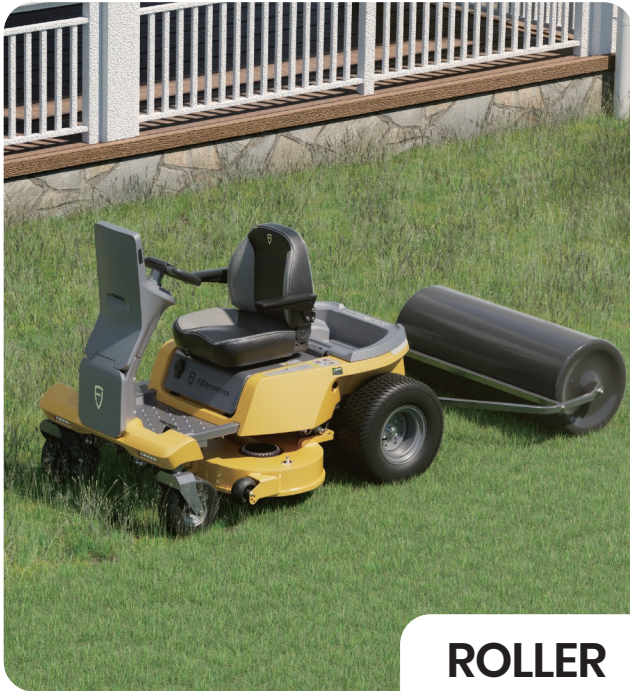

# FJD Z4210 SMART VERSATILE ZTR MOWER

Joy of Mowing Enriching Garden Life

# BUILD FOR VERSATILITY

**ROLLER**

**TRAILER**

**GRASS VACUUM**

**SNOW PLOW**