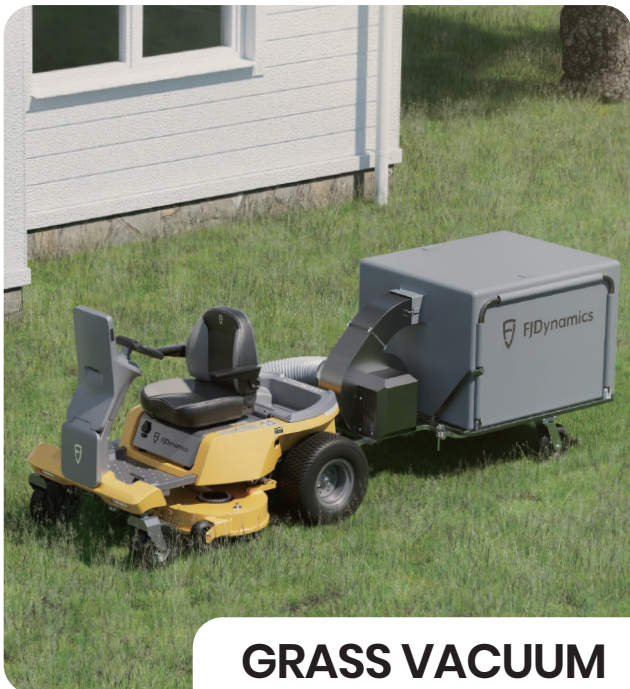

# FJD Z4210 SMART VERSATILE ZTR MOWER

Joy of Mowing Enriching Garden Life

# MOBILE POWER STATION

# BUILD FOR VERSATILITY

**ROLLER**

**TRAILER**

**GRASS VACUUM**

**SNOW PLOW**