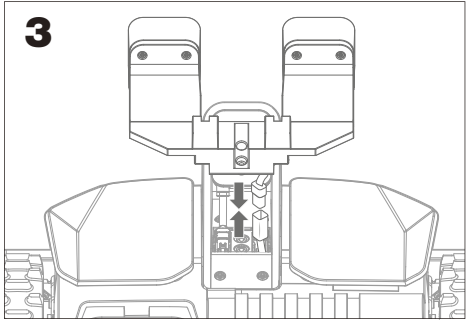

After installation, AI will automatically control the opening and closing of the FiatLux.