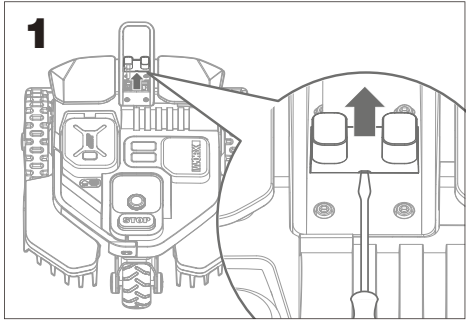

**WORX**  
it's your nature

FiatLux  
Light for Landroid  
Vision WA0711

After installation, AI will automatically control the opening and closing of the FiatLux.

**!** **WARNING: Read all safety warnings and all instructions.** Failure to follow the warnings and instructions may result in electric shock, fire and/or serious injury.  
**Save all warnings and instructions for future reference.**

## Integral LED modules datasheet

Trade mark	Worx
Manufacturer's name or name of the responsible vendor/supplier	Positec Technology (China) Co., Ltd.
Model number or type reference	WA0711
Rated supply voltage	5V
Rated supply current	1.54A±0.03A
Rated power	7.7W
Value of the rated maximum temperature tc.	85°C
Threshold illuminance value Ethr	RG1 unlimited