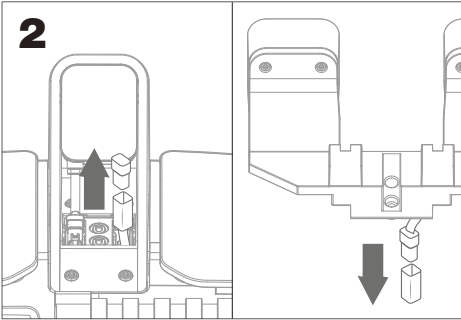

After installation, AI will automatically control the opening and closing of the FiatLux.