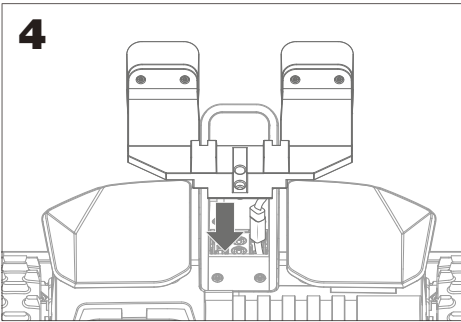

After installation, AI will automatically control the opening and closing of the FiatLux.