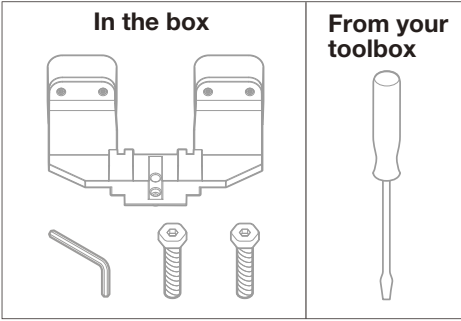

**WORX**  
it's your nature

FiatLux  
Light for Landroid  
Vision WA0711

After installation, AI will automatically control the opening and closing of the FiatLux.

**!** **WARNING: Read all safety warnings and all instructions.** Failure to follow the warnings and instructions may result in electric shock, fire and/or serious injury.  
**Save all warnings and instructions for future reference.**

## Integral LED modules datasheet

Trade mark	Worx
Manufacturer's name or name of the responsible vendor/supplier	Positec Technology (China) Co., Ltd.
Model number or type reference	WA0711
Rated supply voltage	5V
Rated supply current	1.54A±0.03A
Rated power	7.7W
Value of the rated maximum temperature tc.	85°C
Threshold illuminance value Ethr	RG1 unlimited