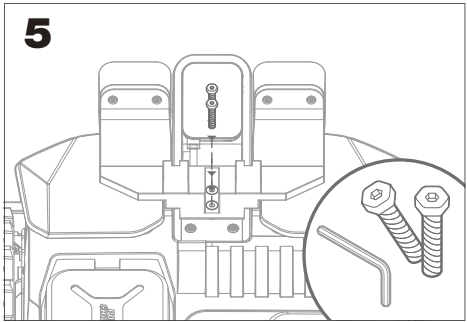

After installation, AI will automatically control the opening and closing of the FiatLux.