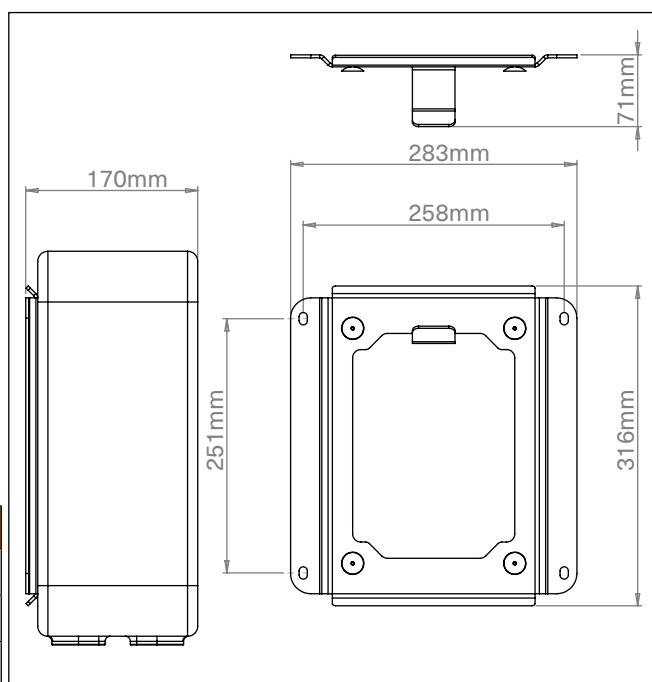

Premium Wall Mount for Sub

- Precision engineered in high grade steel.
- Flexible positioning enables you to mount Sonos sub on wall.
- Quick, easy installation.
- Available in black only.

MILLIMETRES/KILOGRAMS	HEIGHT	WIDTH	DEPTH	WEIGHT	
Product Size	316	283	71	1.440	
MILLIMETRES/KILOGRAMS	QTY	LENGTH	WIDTH	HEIGHT	WEIGHT
Carton	1	328	296	85.09	1.640
Country of Origin	UK				
Carton Contents:	Wall Mount, Instructions				

CODE	NAME	EAN CODE
MS71B	Premium Wall Mount for Sonos Sub	5060888130560