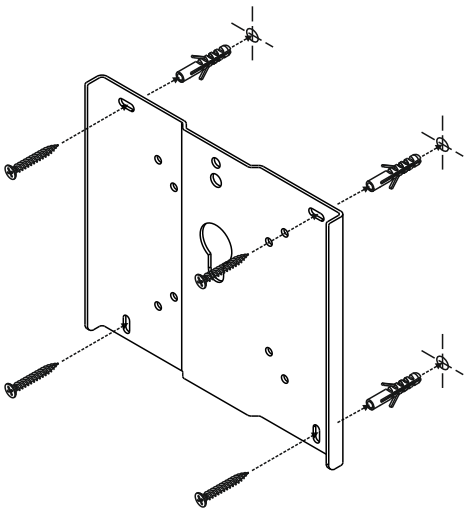

Wall/TV Mount for Sonos Amp (MS61B)

1a

EN Wall Installation
 FR À Installation murale
 DE Wandinstallation
 ES Instalación en pared

1b VESA 75 / 100

1c VESA 200 / 300 / 400 / 600

NRG

NRG Brands Ltd
 12b Sun Street, Waltham Abbey,
 Essex EN9 1EE, United Kingdom

Included (per wall mount)

Inclus (Par support mural)
 Inbegrien (Pro Wandhalterung)
 Incluido (Por montaje en pared)

A	B	C	D	E	F	G
						
M4x12mm	M5x12mm	M6x12mm	M8x12mm	Washer	Bobbin	M5x16mm
x2	x2	x1	x1	x1	x1	x1