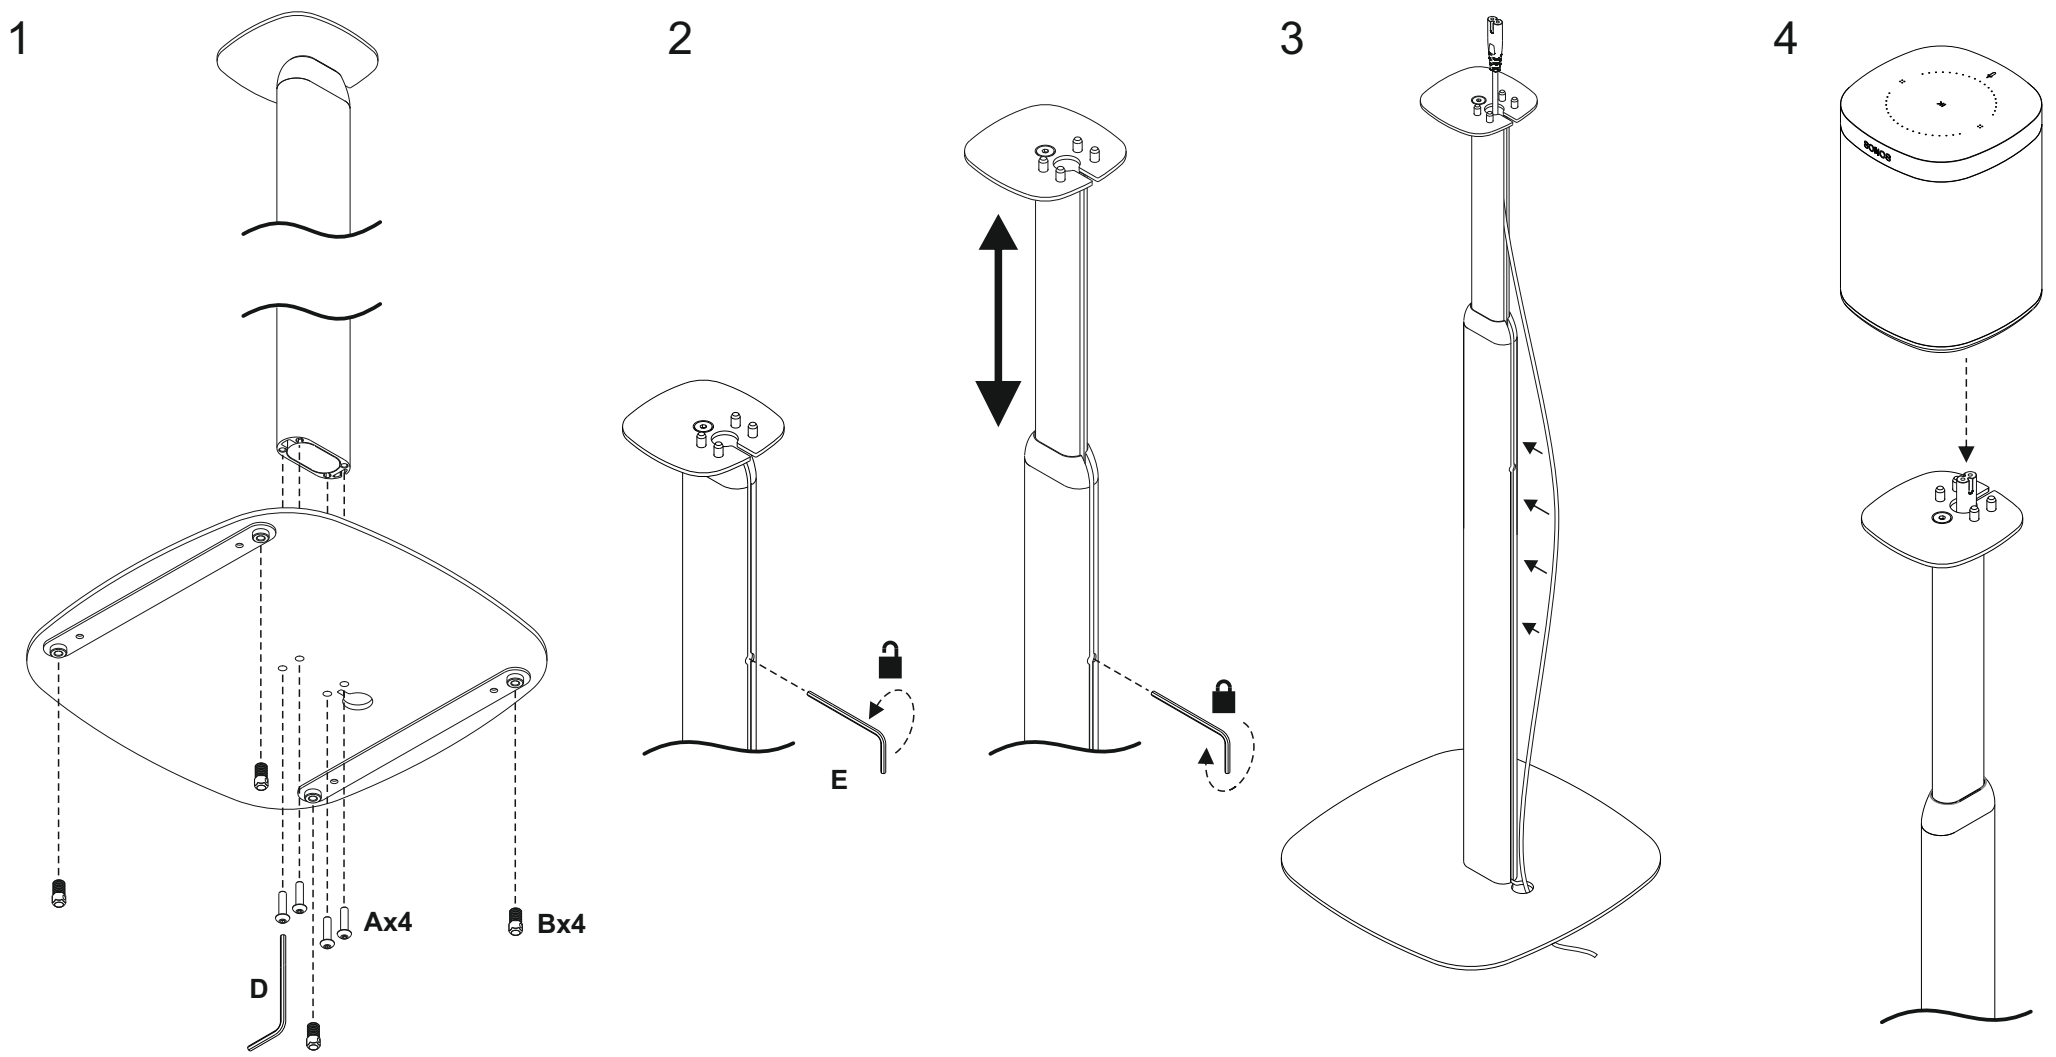

**Adjustable Floor Stand for Sonos S1/S1s/P1
(MS14)**

NRG

NRG Brands Ltd
12b Sun Street, Waltham Abbey,
Essex EN9 1EE, United Kingdom

Included
Inclus
Inbegrien
Includido

Ax8

Bx8

Dx1

Ex1