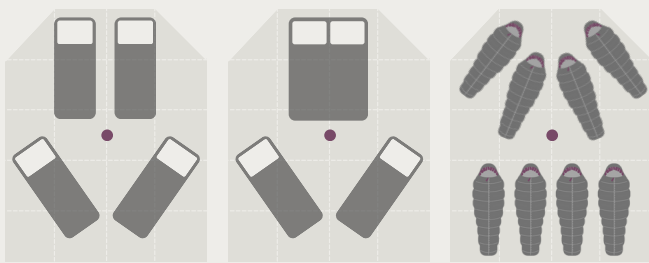

BOUTIQUE CAMPING

THE TUCANA TENT

- Single & Double Door -

Model: Tucana	Packing size	Weight	Tent Material	Groundsheet Material	Area To Erect	N. Of Pegs / Guy Ropes
Single Door Canvas Lite	95x30x32cm	36.4kg	200gsm Polycotton	420g PVC Ripstop - Beige	Min. 8.4 x 6m	24/12
Single Door Canvas	95x35x35cm	39kg	285gsm Polycotton	480g PVC Ripstop - Beige	Min. 8.4 x 6m	24/12
Double Door Canvas	95x38x38cm	51kg	285gsm Polycotton	480g PVC Ripstop - Beige	Min. 9.8m x 6m	32/14
Single Door Fire Cotton	95x35x35cm	42.6kg	320gsm Fire Cotton	480g PVC Ripstop - Beige	Min. 8.4 x 6m	24/12
Double Door Fire Cotton	95x38x38cm	54kg	320gsm Fire Cotton	480g PVC Ripstop - Beige	Min. 9.8m x 6m	32/14

EXAMPLE LIVING AREAS

TUCANA - SINGLE DOOR

Sleeping Bags

TUCANA - DOUBLE DOOR

Sleeping Bags