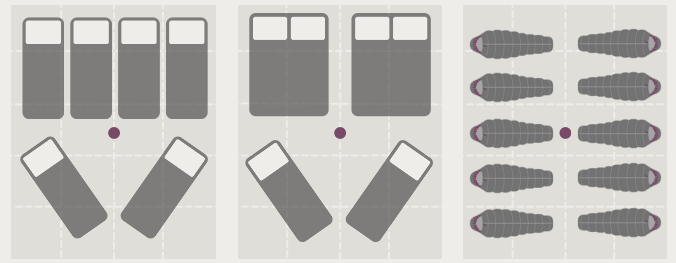

BOUTIQUE CAMPING

THE TUCANA TENT

- Single & Double Door -

Model: Tucana	Packing size	Weight	Tent Material	Groundsheet Material	Area To Erect	N. Of Pegs / Guy Ropes
Single Door Canvas Lite	95x30x32cm	36.4kg	200gsm Polycotton	420g PVC Ripstop - Beige	Min. 8.4 x 6m	24/12
Single Door Canvas	95x35x35cm	39kg	285gsm Polycotton	480g PVC Ripstop - Beige	Min. 8.4 x 6m	24/12
Double Door Canvas	95x38x38cm	51kg	285gsm Polycotton	480g PVC Ripstop - Beige	Min. 9.8m x 6m	32/14
Single Door Fire Cotton	95x35x35cm	42.6kg	320gsm Fire Cotton	480g PVC Ripstop - Beige	Min. 8.4 x 6m	24/12
Double Door Fire Cotton	95x38x38cm	54kg	320gsm Fire Cotton	480g PVC Ripstop - Beige	Min. 9.8m x 6m	32/14

EXAMPLE LIVING AREAS

TUCANA - SINGLE DOOR

Sleeping Bags

TUCANA - DOUBLE DOOR

Sleeping Bags