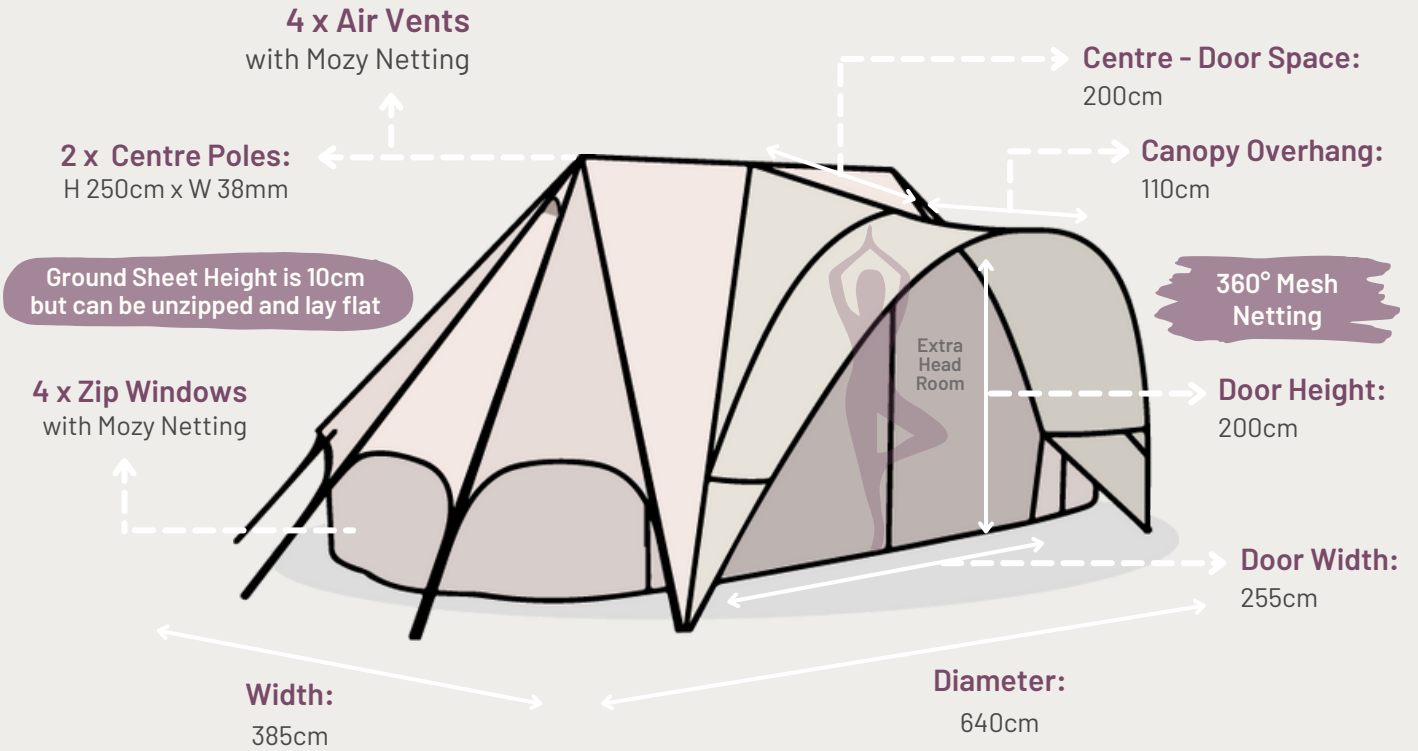

# THE STAR EMPEROR BELL TENT

- 6x4m (640cm x 385cm) -

Model: Star Emperor	Packing size	Weight	Tent Material	Groundsheet Material	Area To Erect	N. Of Pegs / Guy Ropes
6m x 4m Canvas	95x38x38cm	49.5kg	285gsm Polycotton	480g PVC Ripstop - Beige	Min. 8m x 6m	30/3

## EXAMPLE LIVING AREAS

### STAR EMPEROR BELL TENT

Sleeping Bags