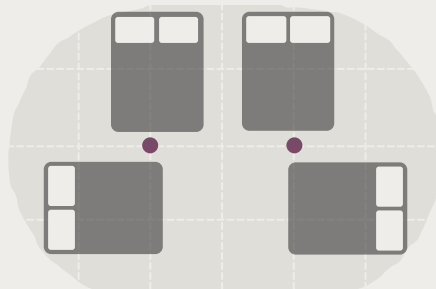

EXAMPLE LIVING AREAS

STAR EMPEROR BELL TENT

Sleeping Bags