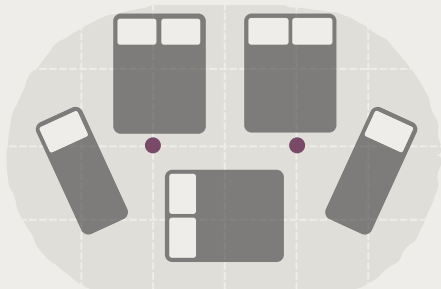

EXAMPLE LIVING AREAS

STAR EMPEROR BELL TENT

Sleeping Bags