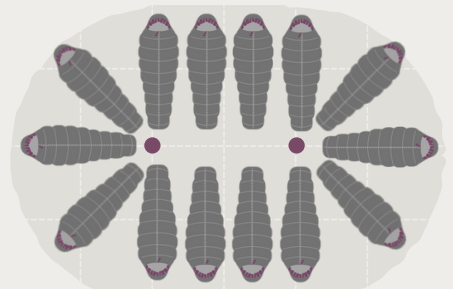

EXAMPLE LIVING AREAS

STAR EMPEROR BELL TENT

Sleeping Bags