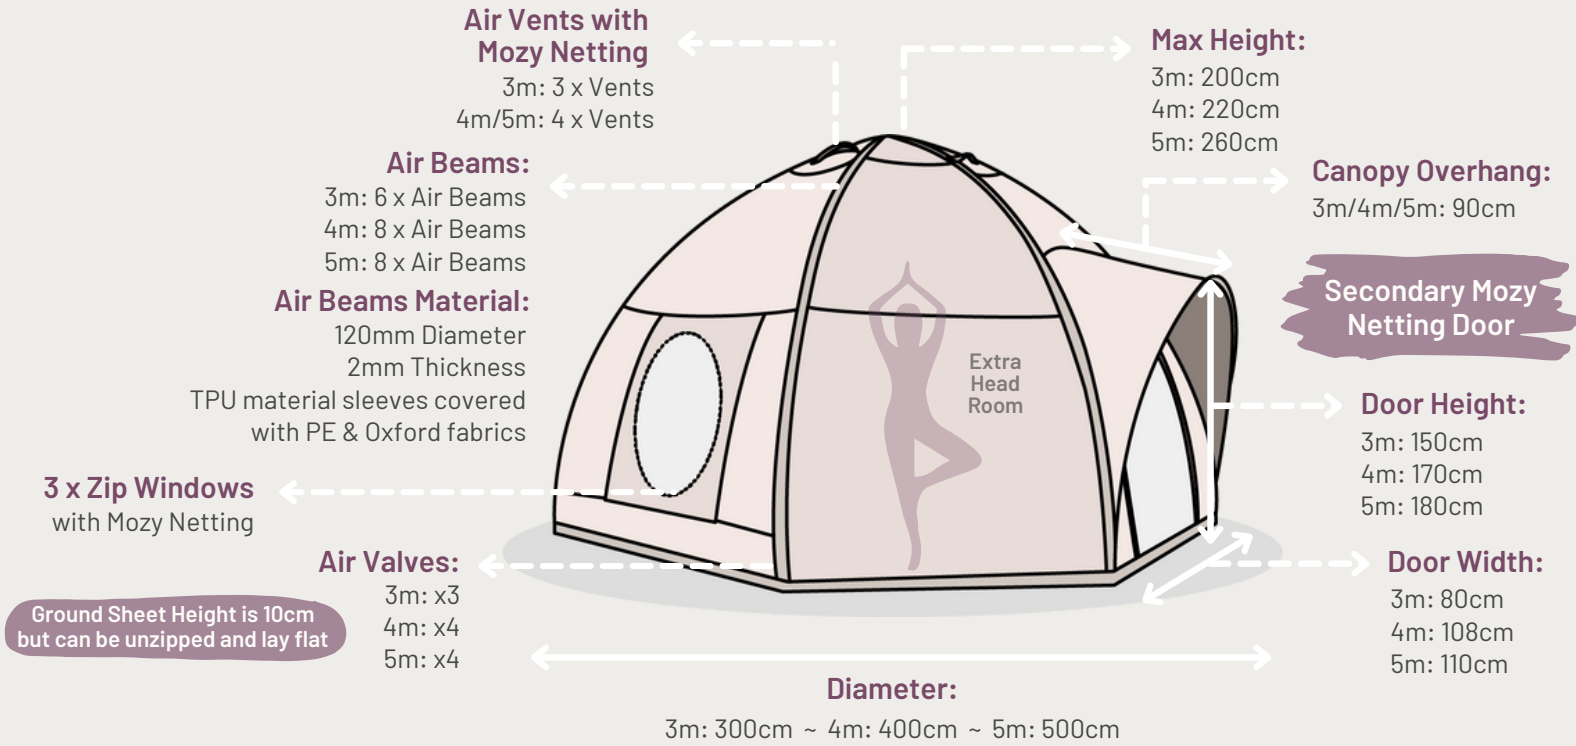

BOUTIQUE CAMPING

THE NOVA AIR DOME

- 3m, 4m & 5m -

Model: Nova Air Dome	Packing size	Weight	Tent Material	Groundsheet Material	Area To Erect	N. Of Pegs / Web Straps
3m Canvas Lite	115x31x31cm	23kg	200gsm Polycotton	450g PVC Ripstop - Beige	Min. 5m	8/6
4m Canvas Lite	115x33x33cm	32kg	200gsm Polycotton	450g PVC Ripstop - Beige	Min. 6m	10/8
5m Canvas Lite	115x36x36cm	40kg	200gsm Polycotton	450g PVC Ripstop - Beige	Min. 7m	10/8