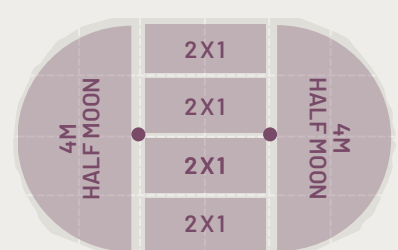

# TENT MATTING

COIR MATTING

POLYPROPELENE MATTING

JUTE MATTING

Size	Weight
1.8M	3.5kg
3M	5.5kg
4M	9.5kg
5M	13.5kg

Size	Weight
Rectangle 2M x 1M	0.8kg
3M	1.3kg
4M	2.3kg
5M	3.4kg
6M	4.5kg

Size	Weight
1.8M	2.1kg
3M	3.4kg
4M	8.4kg
5M	12kg

## EXAMPLE MATTING LAYOUTS

5M LUNA BELL

TUCANA TENT

EMPEROR TENTS

(Please note, Coir & Jute mattings may come up 20cm/7.8inches short, designed to stretch over time with use.)

(Please note, we are currently unable to produce Coir & Jute matting for tents 6m+)

\*M = Metres