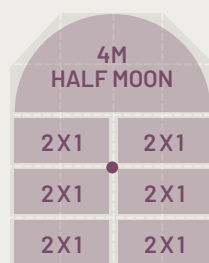

# TENT MATTING

COIR MATTING

POLYPROPELENE MATTING

JUTE MATTING

Size	Weight
1.8M	3.5kg
3M	5.5kg
4M	9.5kg
5M	13.5kg

Size	Weight
Rectangle 2M x 1M	0.8kg
3M	1.3kg
4M	2.3kg
5M	3.4kg
6M	4.5kg

Size	Weight
1.8M	2.1kg
3M	3.4kg
4M	8.4kg
5M	12kg

## EXAMPLE MATTING LAYOUTS

5M LUNA BELL

TUCANA TENT

EMPEROR TENTS

(Please note, Coir & Jute mattings may come up 20cm/7.8inches short, designed to stretch over time with use.)

(Please note, we are currently unable to produce Coir & Jute matting for tents 6m+)