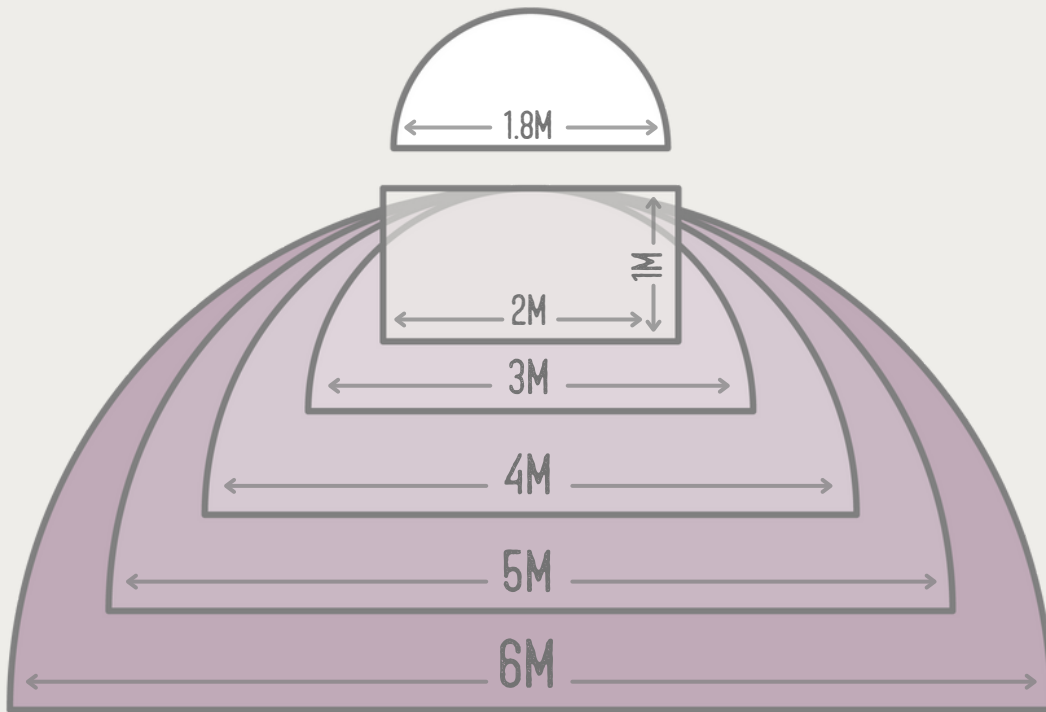

# TENT MATTING

COIR MATTING

POLYPROPELENE MATTING

JUTE MATTING

Size	Weight
1.8M	3.5kg
3M	5.5kg
4M	9.5kg
5M	13.5kg

Size	Weight
Rectangle 2M x 1M	0.8kg
3M	1.3kg
4M	2.3kg
5M	3.4kg
6M	4.5kg

Size	Weight
1.8M	2.1kg
3M	3.4kg
4M	8.4kg
5M	12kg

## EXAMPLE MATTING LAYOUTS

5M LUNA BELL

TUCANA TENT

EMPEROR TENTS

(Please note, Coir & Jute mattings may come up 20cm/7.8inches short, designed to stretch over time with use.)

(Please note, we are currently unable to produce Coir & Jute matting for tents 6m+)

\*M = Metres