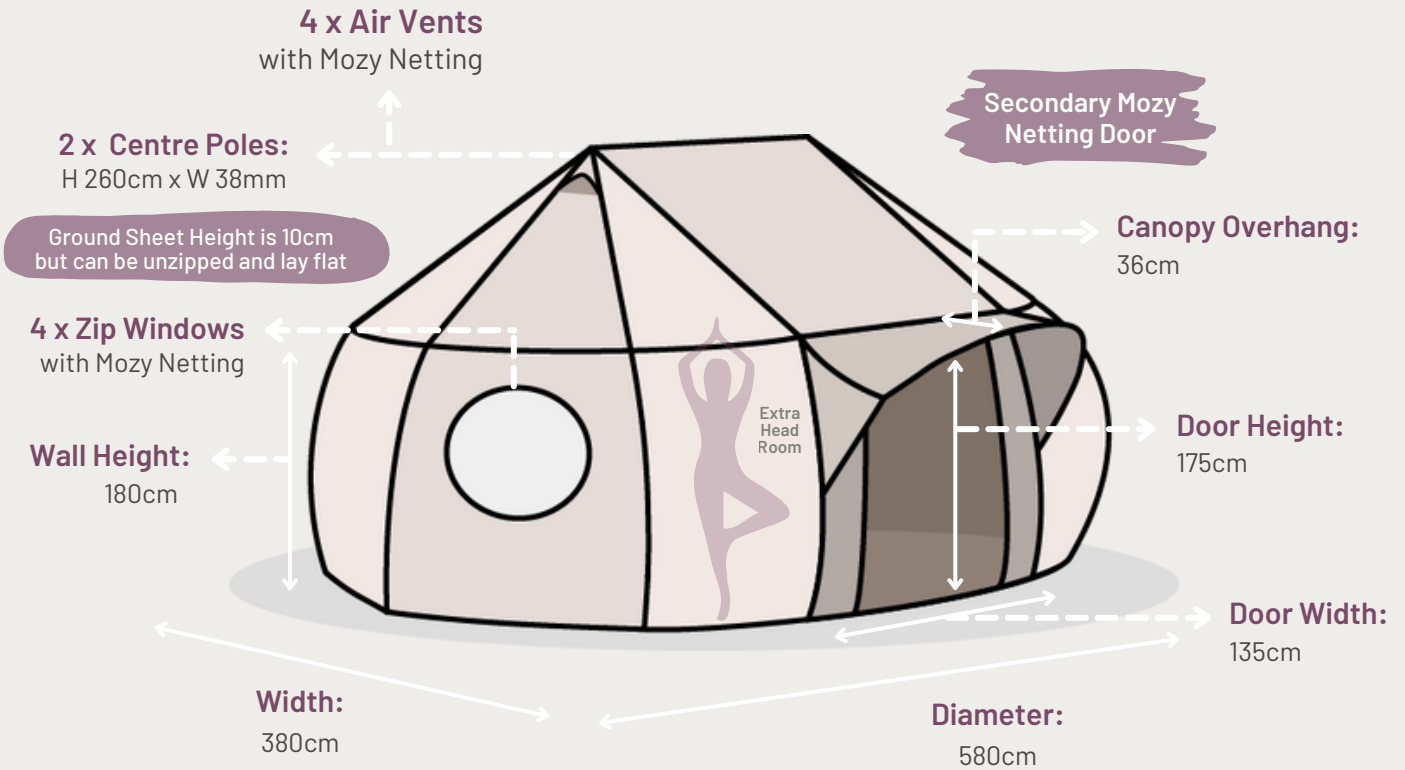

BOUTIQUE CAMPING

THE LUNA EMPEROR BELL TENT

- 6mx4m (580cm x 380cm) -

Model: Luna Emperor	Packing size	Weight	Tent Material	Groundsheet Material	Area To Erect	N. Of Pegs / Guy Ropes
6m x 4m Canvas	110x40x40cm	44kg	285gsm Polycotton	480g PVC Ripstop - Beige	Min. 8m x 6m	41/28

EXAMPLE LIVING AREAS

LUNA EMPEROR BELL TENT

Sleeping Bags