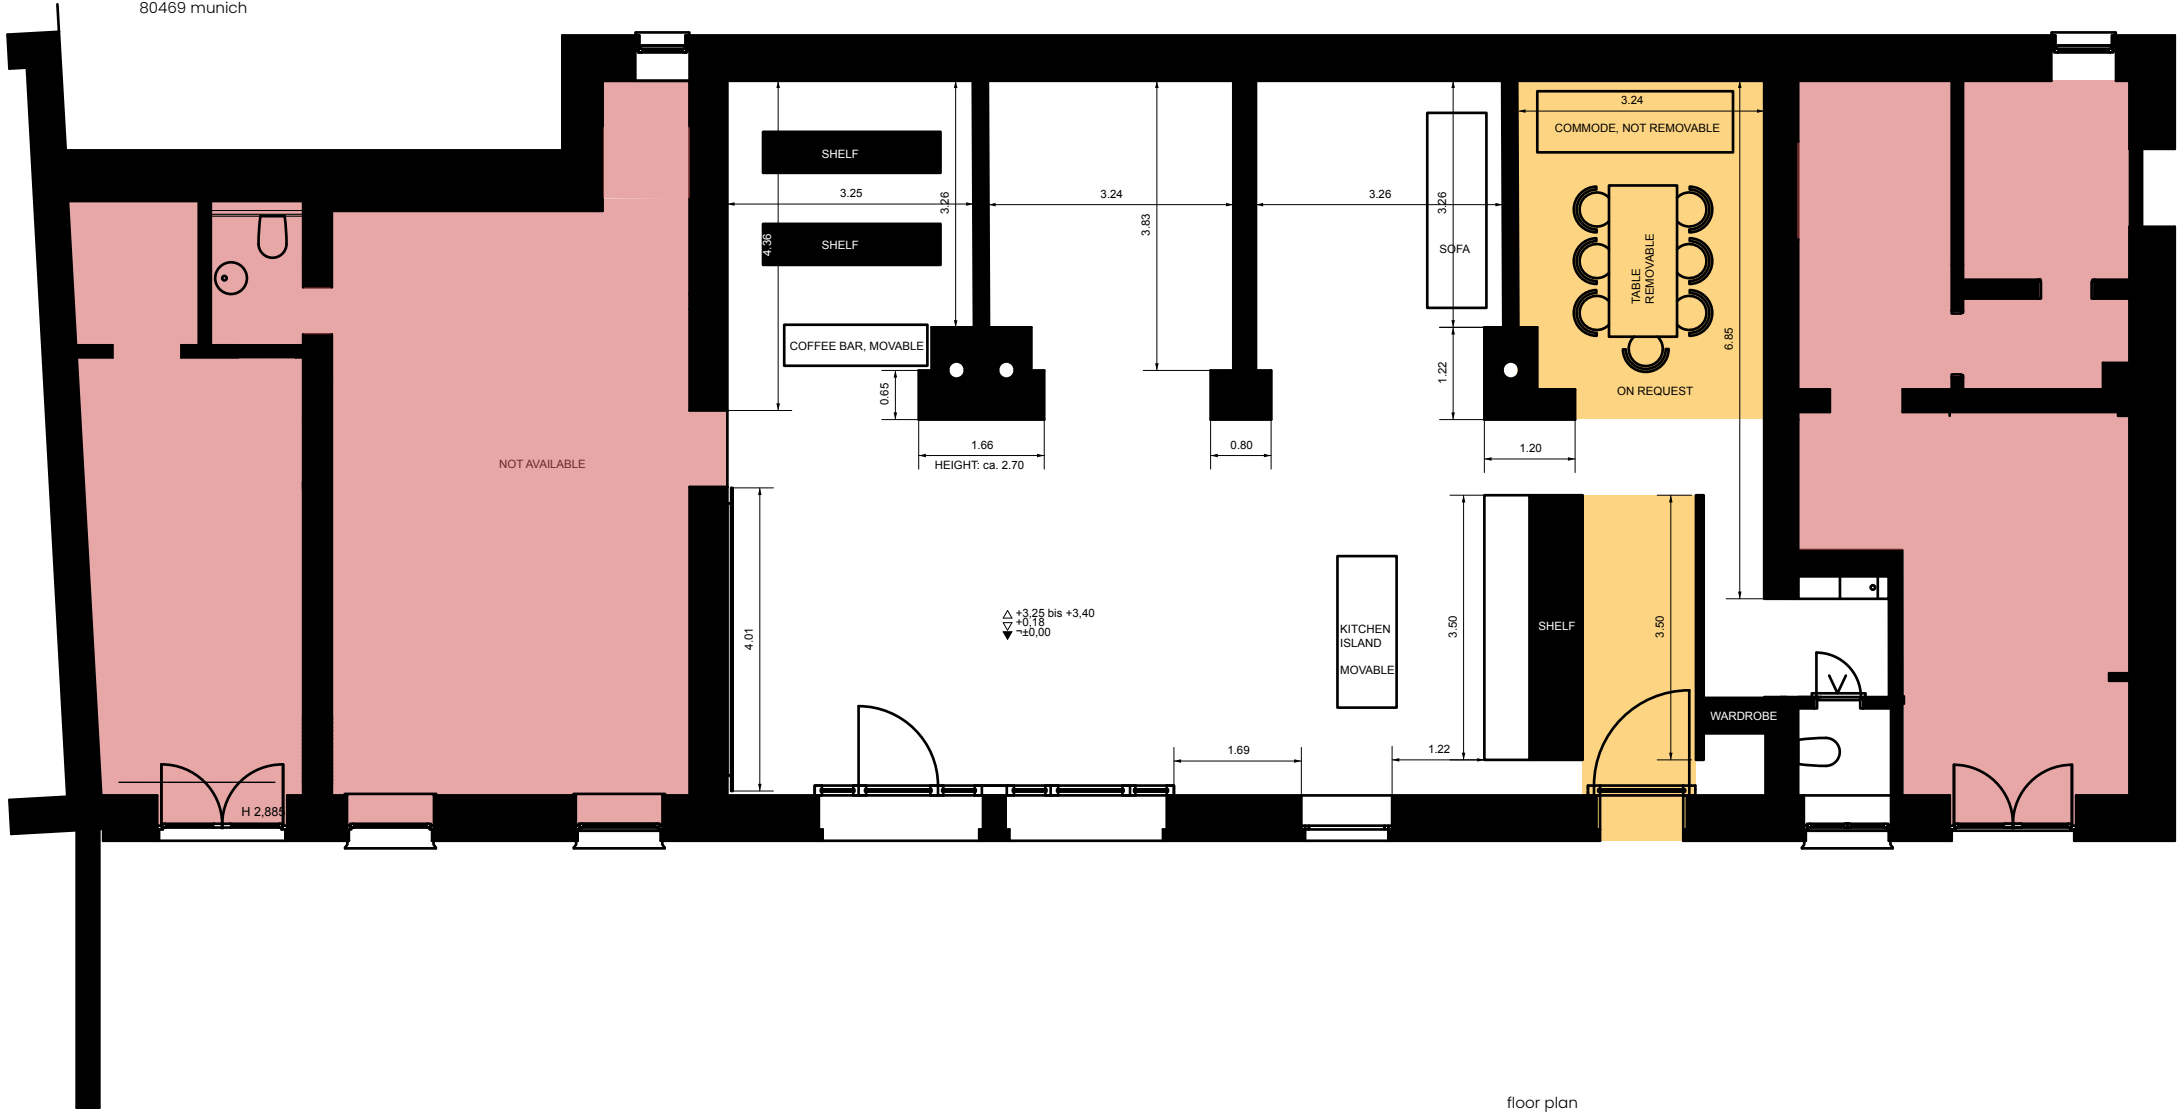

spazio

www.spazioarte.de
info@spazioarte.de
tel. +49 (0)89 123 083 01

aventinstr. 1 (courtyard)
80469 munich

floor plan
last updated: march 14th, 2024

paper format: din-a4
m 1:100

dimensions may vary by +/- 10 cm since the walls are old, uneven brick walls!