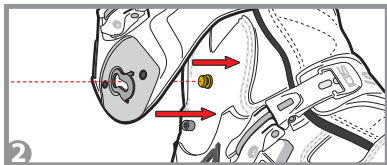

23 - SID-TCMX-15 - TOE CUP

60 - RFIRMETA - CROSSFIRE METATARSUS INSERT anthracite

14 - RVITIINV - SCREWS 6mm - for all models

HOW TO REPLACE THE BOOT LEG UPPER

SRS DOVETAIL SOLE SRS SOLE REPLACEMENT SYSTEM COMPATIBLE with