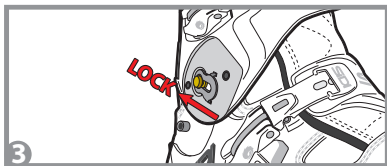

23 - SID-TCMX-15 - TOE CUP

60 - RFIRMETA - CROSSFIRE METATARSUS INSERT anthracite

14 - RVITIINV - SCREWS 6mm - for all models

HOW TO REPLACE THE BOOT LEG UPPER

SRS DOVETAIL SOLE SRS SOLE REPLACEMENT SYSTEM COMPATIBLE with