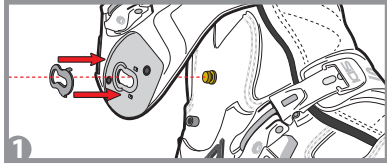

23 - SID-TCMX-15 - TOE CUP

60 - RFIRMETA - CROSSFIRE METATARSUS INSERT anthracite

14 - RVITIINV - SCREWS 6mm - for all models

HOW TO REPLACE THE BOOT LEG UPPER

SRS DOVETAIL SOLE SRS SOLE REPLACEMENT SYSTEM COMPATIBLE with