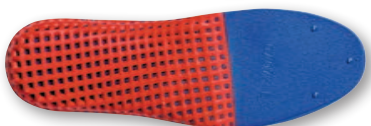

113 - SIS-ZC2ST-SR -
STRAP HOLDER ST/MX

yellow fluo - orange fluo - red - light blue - blue - white - light grey - grey - black

110 - SIS-ZC2ST-BU -
ST/MX BUCKLE

red - orange fluo - yellow fluo - white
black - grey - light grey - blue - light blue

14 - RVITIINV -
SCREWS 6mm - for all models

103 - RSOANATSPACER -
SPACER ARCH SUPPORT INSOLE
white

37 - 50 full size only

321 - RSOMEMORYSPORT
-SPORT MEMORY INSOLE
black/yellow

37 - 50 full size only