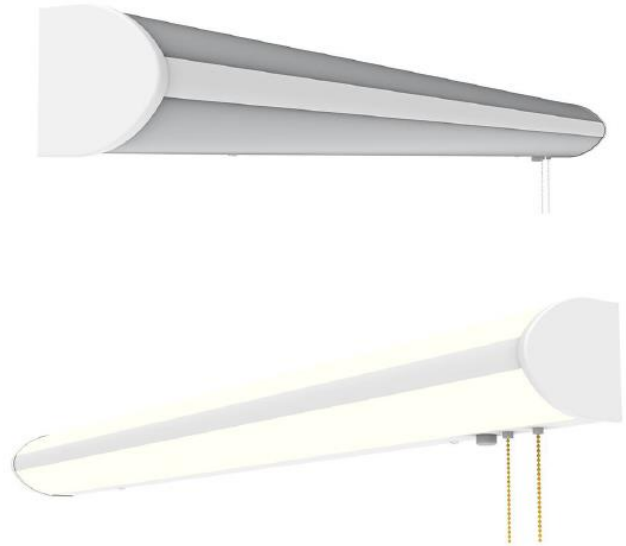

## JustRight LED

## Bi-directional Adjustable LED

LED Overbed Light emulates traditional bi-directional fluorescent fixtures used throughout hospitals and general medical/nursing industry.

### General

Two diffuser panels direct light down, up, or in both directions; 40W downlight, 20W uplight, or 60W altogether. A convenient indicator nightlight is provided for easily locating pull chain switches at night. Two pull chain switches provided for controlling nightlight and switching between lighting modes. Each pull chain is provided with a string extension to customize the chain length and providing easier access for bed occupants with limited mobility.

Independently control upper and lower light panels

Indicator nightlight to easily locate pull chain location in the dark

Easily disconnect lens assembly from Backplate during installation