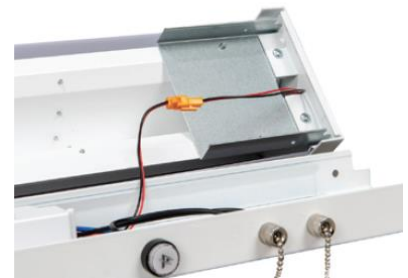

## Bi-directional Adjustable LED

LED Overbed Light emulates traditional bi-directional fluorescent fixtures used throughout hospitals and general medical/nursing industry.

### General

Two diffuser panels direct light down, up, or in both directions; 40W downlight, 20W uplight, or 60W altogether. A convenient indicator nightlight is provided for easily locating pull chain switches at night. Two pull chain switches provided for controlling nightlight and switching between lighting modes. Each pull chain is provided with a string extension to customize the chain length and providing easier access for bed occupants with limited mobility.

Independently control upper and lower light panels

Indicator nightlight to easily locate pull chain location in the dark

Easily disconnect lens assembly from Backplate during installation