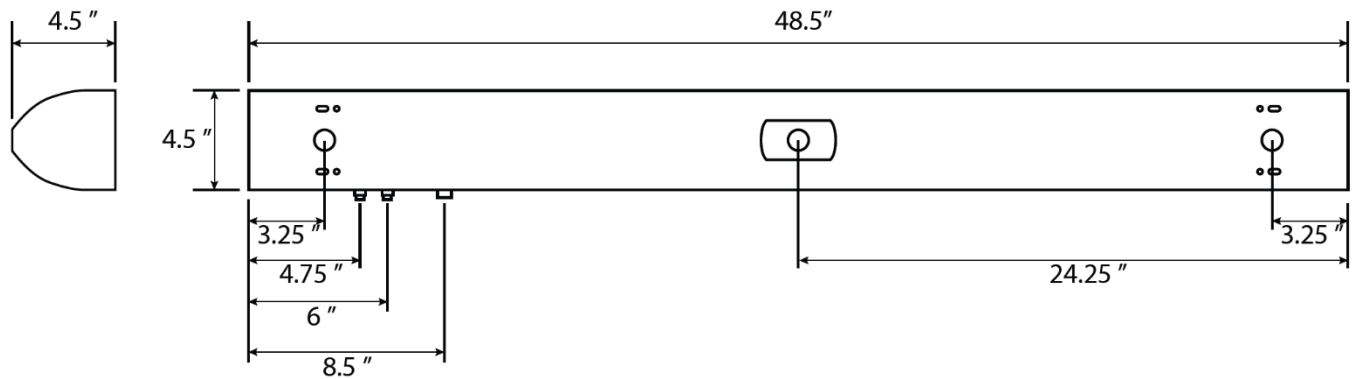

# OBL

Back panel provides knockout options at center and towards both ends

ORDER CODE (STANDARD*)		OBL-4FT-ZV-AK
Luminaire Type	OBL	Overbed LED Light Fixture
Luminaire 4000K	4FT	4FT, White color
Size Configuration	ZV	120-347V
Input Voltage (VAC)	AK	CCT Adjustable (2700-400K)
Light Color		60W (20W upwards / 40W downwards)
Power (W)		7,690Lm
Delivered Lumen (Lm)		123Lm/W
Efficiency (Lm/W)		H108.5 V219.8
Beam Angle		>90
Power Factor (PF)		>80
Color Rendering Index (CRI)		