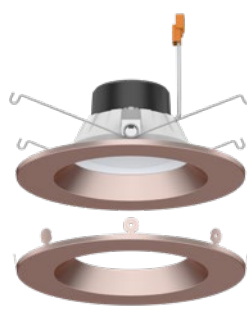

3CCT & 5CCT LED Downlight

DESCRIPTION

3CCT & 5CCT LED recessed downlights are designed to replace 4" or 6" CFL or incandescent downlights in many existing housings. Field adjustable CCT allows to choose your most favorite environment color temperature without changing the lamp. 3 color covers and smooth/baffle trim options give the flexibility to customize the aesthetic look of the fixture.

ADDITION ACCESSORIES

Color trims (Field Installable)

Black

Silver

Golden

PRODUCT DIMENSION

PACKING INFO

Model No.	Product Size(inch)	Carton Size (cm)	PCS/CTN	Product Weight (Kg)		Package weight (Kg)		20GP (PCS)	40HQ (PCS)
				N.W/PC	G.W/PC	N.W/CTN	G.W/CTN		
DL347-4-10W	4"	56*28*24.5	24	0.16	0.22	3.85	6.3	17880	41520
DL347-6-10W	6"	59*40*36	24	0.25	0.36	6	10	7584	18528
DL347-6-15W	6"	59*40*36	24	0.25	0.36	6	10	7584	18528
4" Cover	-	29.5*29.5*16	96	0.03	0.035	2.88	4.2	181248	433920
6" Cover	-	40.5*29.5*22	96	0.04	0.048	3.84	5.6	107232	244800