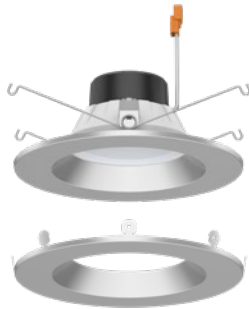

3CCT & 5CCT LED Downlight

DESCRIPTION

3CCT & 5CCT LED recessed downlights are designed to replace 4" or 6" CFL or incandescent downlights in many existing housings. Field adjustable CCT allows to choose your most favorite environment color temperature without changing the lamp. 3 color covers and smooth/baffle trim options give the flexibility to customize the aesthetic look of the fixture.

Item #	Wattage	Lumens	LPW	Volt	CCT	CRI	DIM	Beam Angle
DL347-4-10W-P3	10W	830LM	83LMW	120-277V	3000K/4000K/5000K Selectable	>80/90	Triac	100°
DL347-6-10W-P3	10W	860LM	86LMW	120-277V	3000K/4000K/5000K Selectable	>80/90	Triac	100°
DL347-6-15W-P3	15W	1580LM	105LMW	120-277V	3000K/4000K/5000K Selectable	>80/90	Triac	100°
DL347-4-10W-P5	10W	830LM	83LMW	120-277V	2700K/3000K/3500K 4000K/5000K Selectable	>80/90	Triac	100°
DL347-6-10W-P5	10W	860LM	86LMW	120-277V	2700K/3000K/3500K 4000K/5000K Selectable	>80/90	Triac	100°
DL347-6-15W-P5	15W	1580LM	105LMW	120-277V	2700K/3000K/3500K 4000K/5000K Selectable	>80/90	Triac	100°

ADDITION ACCESSORIES

Color trims (Field Installable)

Black

Silver

Golden

PRODUCT DIMENSION

PACKING INFO

Model No.	Product Size(inch)	Carton Size (cm)	PCS/CTN	Product Weight (Kg)		Package weight (Kg)		20GP (PCS)	40HQ (PCS)
				N.W/PC	G.W/PC	N.W/CTN	G.W/CTN		
DL347-4-10W	4"	56*28*24.5	24	0.16	0.22	3.85	6.3	17880	41520
DL347-6-10W	6"	59*40*36	24	0.25	0.36	6	10	7584	18528
DL347-6-15W	6"	59*40*36	24	0.25	0.36	6	10	7584	18528
4" Cover	-	29.5*29.5*16	96	0.03	0.035	2.88	4.2	181248	433920
6" Cover	-	40.5*29.5*22	96	0.04	0.048	3.84	5.6	107232	244800