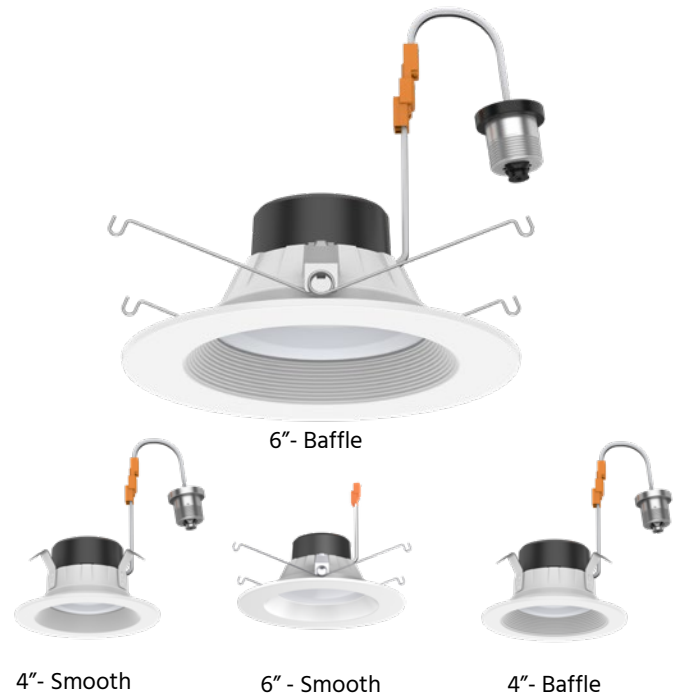

3CCT & 5CCT LED Downlight

DESCRIPTION

3CCT & 5CCT LED recessed downlights are designed to replace 4" or 6" CFL or incandescent downlights in many existing housings. Field adjustable CCT allows to choose your most favorite environment color temperature without changing the lamp. 3 color covers and smooth/baffle trim options give the flexibility to customize the aesthetic look of the fixture.

FEATURES

- 3CCT & 5CCT selectable
- Smooth trim and baffle trim options
- 3 color cover trims options
- Damp locations
- E26 base socket adapter included
- Lifespan > 50,000hrs

ELECTRICAL

- Input Voltage: 120-277 VAC
- Triac Dimmable
- Power Factor: 0.9
- THD: <20%

CONSTRUCTION

- Aluminum housing
- PC lens

LISTINGS

- ETL Listed
- Energy Star

APPLICATIONS

- Ideal for retrofit applications at Home, Supermarket, Corridors, Offices, Hospitality, Retail, etc.

PERFORMANCE SUMMARY

Item #	Wattage	Lumens	LPW	Volt	CCT	CRI	DIM	Beam Angle
DL347-4-10W-P3	10W	830LM	83LMW	120-277V	3000K/4000K/5000K Selectable	>80/90	Triac	100°
DL347-6-10W-P3	10W	860LM	86LMW	120-277V	3000K/4000K/5000K Selectable	>80/90	Triac	100°
DL347-6-15W-P3	15W	1580LM	105LMW	120-277V	3000K/4000K/5000K Selectable	>80/90	Triac	100°
DL347-4-10W-P5	10W	830LM	83LMW	120-277V	2700K/3000K/3500K 4000K/5000K Selectable	>80/90	Triac	100°
DL347-6-10W-P5	10W	860LM	86LMW	120-277V	2700K/3000K/3500K 4000K/5000K Selectable	>80/90	Triac	100°
DL347-6-15W-P5	15W	1580LM	105LMW	120-277V	2700K/3000K/3500K 4000K/5000K Selectable	>80/90	Triac	100°

Remarks: All above efficacy and lumens are subject to CRI80 @4000K, CRI90 is less 10-15%, please check IES files for accurate data.