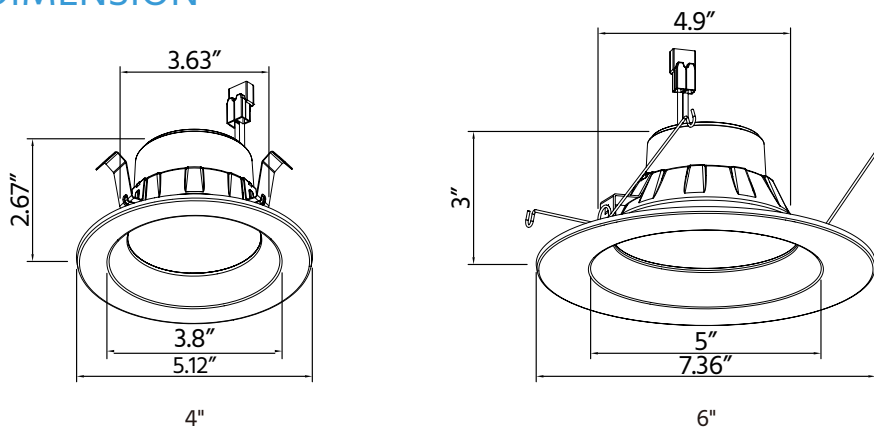

ADDITION ACCESSORIES

Color trims (Field Installable)

Black

Silver

Golden

PRODUCT DIMENSION

PACKING INFO

Model No.	Product Size(inch)	Carton Size (cm)	PCS/CTN	Product Weight (Kg)		Package weight (Kg)		20GP (PCS)	40HQ (PCS)
				N.W/PC	G.W/PC	N.W/CTN	G.W/CTN		
DL347-4-10W	4"	56*28*24.5	24	0.16	0.22	3.85	6.3	17880	41520
DL347-6-10W	6"	59*40*36	24	0.25	0.36	6	10	7584	18528
DL347-6-15W	6"	59*40*36	24	0.25	0.36	6	10	7584	18528
4" Cover	-	29.5*29.5*16	96	0.03	0.035	2.88	4.2	181248	433920
6" Cover	-	40.5*29.5*22	96	0.04	0.048	3.84	5.6	107232	244800