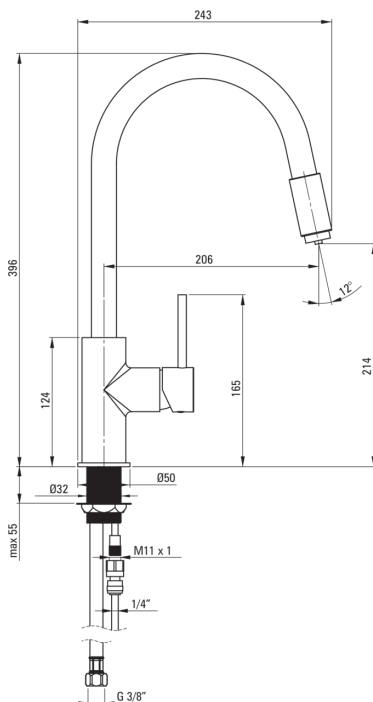

ASTER

Kitchen tap, with water filter connection

Product code: BCA_064M

EAN: 5908212061206

Color: silver

Warranty [years]: 7

Mixer

Finish	chrome, black
Mixer type	mixer, single-handle, for the water filter connection
Installation method	standing
Total mixer height [mm]	396
Flow class [l/min]	Z - 4-9 l/min
Acoustic group [db]	II (20 < x ≤ 30)

Mixer cartridge

Ceramic cartridge size	35 mm
------------------------	-------

Spouts

Spout type	swivel
Mixer spout range [mm]	206
Material	brass

Function switch

Switch type	spout integrated
-------------	------------------

Aerators

Aerator type	other
Aerator size	M24

Connecting hoses

Length [mm]	500
Installation thread	3/8"
Connection thread	M10

Features:

- The mixer body is made of the highest quality brass
- The mixer is equipped with a stream aerator
- The mounting sleeve facilitates the installation of the mixer
- 45 cm connection hoses included
- Z flow class (4-9 l/min) allowing for water consumption reduction
- Durable hose ends made of brass
- Dedicated cleaning agent, safe for cleaned surfaces