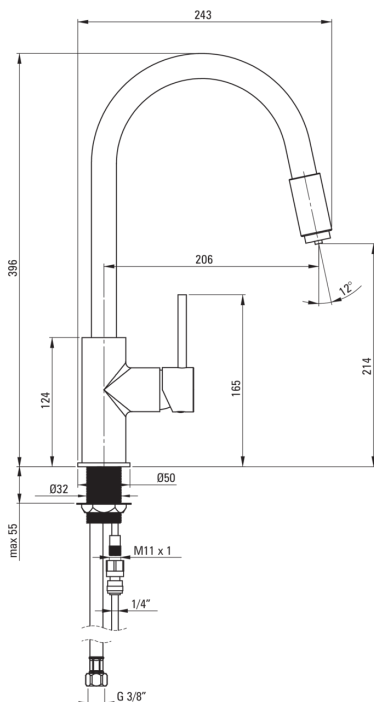

ASTER

Kitchen tap, with water filter connection

Product code: BCA_N64M

EAN: 5907650812708

Color: black

Warranty [years]: 7

Mixer

Finish	nero
Mixer type	single-handle, mixer, for the water filter connection
Installation method	standing
Total mixer height [mm]	396
Flow class [l/min]	Z - 4-9 l/min
Acoustic group [db]	II (20 < x ≤ 30)

Mixer cartridge

Ceramic cartridge size	35 mm
------------------------	-------

Spouts

Spout type	swivel
Mixer spout range [mm]	206
Material	brass

Function switch

Switch type	spout integrated
-------------	------------------

Aerators

Aerator type	other
Aerator size	M24

Connecting hoses

Length [mm]	500
Installation thread	3/8"
Connection thread	M10

Features:

- The mixer is equipped with a stream aerator
- Dedicated cleaning agents available to facilitate cleaning of products
- Only the best materials, the quality of which has been confirmed by laboratory tests
- The mounting sleeve facilitates the installation of the mixer
- 45 cm connection hoses included
- Innovative, durable and easy to clean Nero coating
- Dedicated cleaning agent, safe for cleaned surfaces