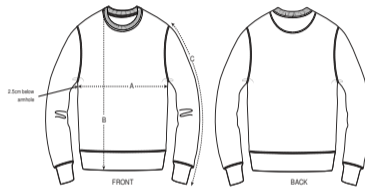

PLAIN COTTON

SIZES	XXS	XS	S	M	L	XL	XXL	3XL	4XL	5XL
A Half Chest	45.5	48	50.5	53	56	59	62	65	70	75
B Body Length	63	65	68	72	74	76	78	80	82	83
C Sleeve Length	61	62	64.5	66	67.5	69	70.5	70.5	70.5	70.5