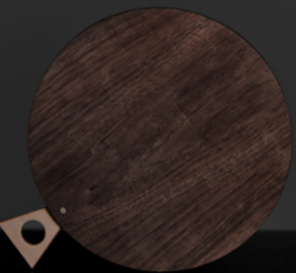

BOWEN LIU STUDIO

Saddle Board

Each Saddle Board is intentionally made of a single piece of wide solid wood instead of laminating narrow boards together. The extra thick leather pull is custom-made to hold weight and is visually pleasing. The solid brass pin provides a key of elegance.

Year:
2018

Materials:
Walnut or Maple, Vegetable Tanned Leather,
Solid Brass

Lead Time:
4 weeks if not in stock.

Customization:
Please inquire for details.

Dimensions:
Rectangle 17.5"L x 10.5"W x 0.875"H
Round 13.25"L x 11"W x 0.875"H, 11"D