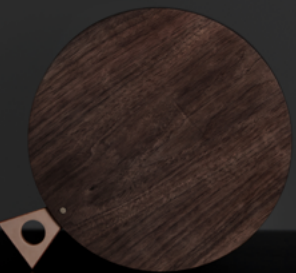

BOWEN LIU STUDIO

Saddle Board

Each Saddle Board is intentionally made of a single piece of wide solid wood instead of laminating narrow boards together. The extra thick leather pull is custom-made to hold weight and is visually pleasing. The solid brass pin provides a key of elegance.

Year:
2018

Materials:
Walnut or Maple, Vegetable Tanned Leather,
Solid Brass

Lead Time:
4 weeks if not in stock.

Customization:
Please inquire for details.

Dimensions:
Rectangle 17.5"L x 10.5"W x 0.875"H
Round 13.25"L x 11"W x 0.875"H, 11"D
