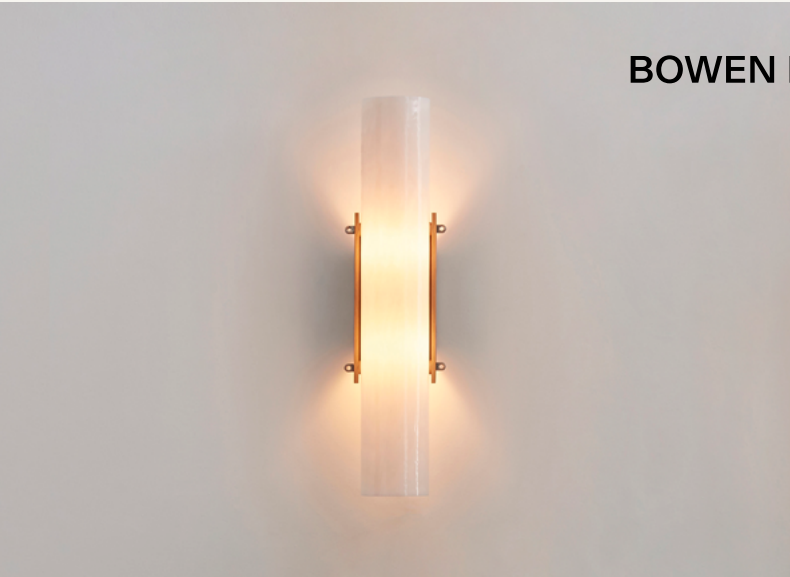

## BOWEN LIU STUDIO

### Helle Wall Sconce

The Helle wall sconce is a light sculpture that enhances the space's ambiance. Carefully composed with a harmonious proportion of artisan bent glass and handcrafted wood, it is made to leave a lasting impression.

---

Year:  
2021

---

Materials:  
Artisan Bent Glass, White Oak, Stainless Steel

---

Lead Time:  
12 weeks.  
This item is made-to-order.

---

Customization:  
Available in glass color ways and wood species. Please inquire for details.