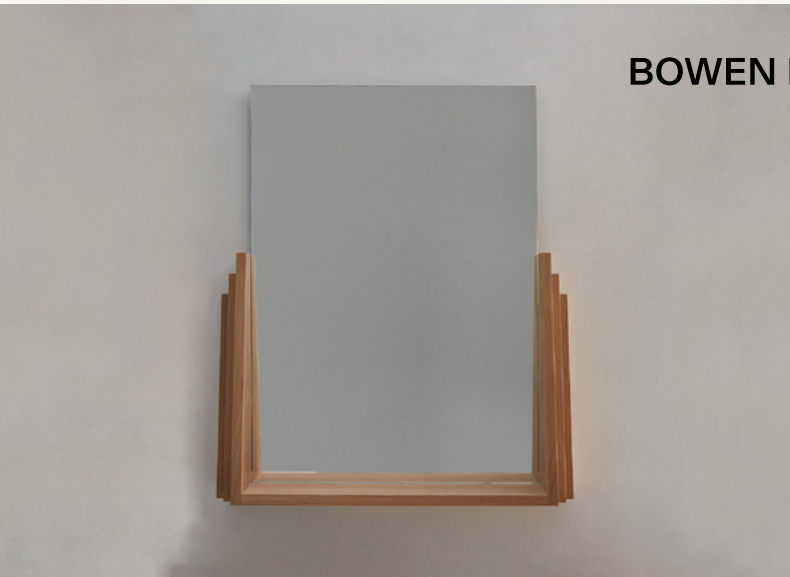

BOWEN LIU STUDIO

Helle Wall Mirror

The Helle wall mirror utilizes the Helle motif that Bowen developed for the collection. The motif transitions into a functional display surface. Its simple appearance fits many spaces yet shows a distinctive character and taste. Available in both wall hang and floor mirrors.

Year:
2021

Materials:
White Oak, Clear Mirror

Lead Time:
8 weeks.
This item is made-to-order.

Customization:
Available.
Please inquire for details.

Dimensions:
26.25"L x 7"W x 30.75"H

Bowen Liu Studio
info@bowenliustudio.com
175 Van Dyke St, #322B, Brooklyn
NY 11231, USA