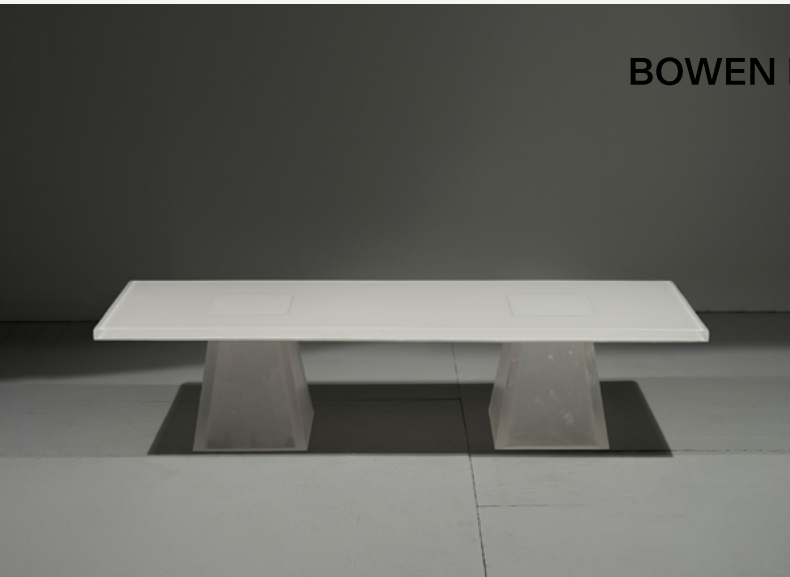

BOWEN LIU STUDIO

Helle Coffee Table, Cast Glass

The Helle coffee table brings a sense of tranquility. It is solid cast glass. The pyramid base elevates the feeling of serenity.

Year:
2023

Materials:
Glass

Lead Time:
12-16 weeks.
This item is made-to-order.

Customization:
Available in glass colorways and dimensions.
Please inquire for details.

Dimensions:
56"L x 18"W x 13"H

Bowen Liu Studio
info@bowenliustudio.com
175 Van Dyke St, #322B, Brooklyn
NY 11231, USA