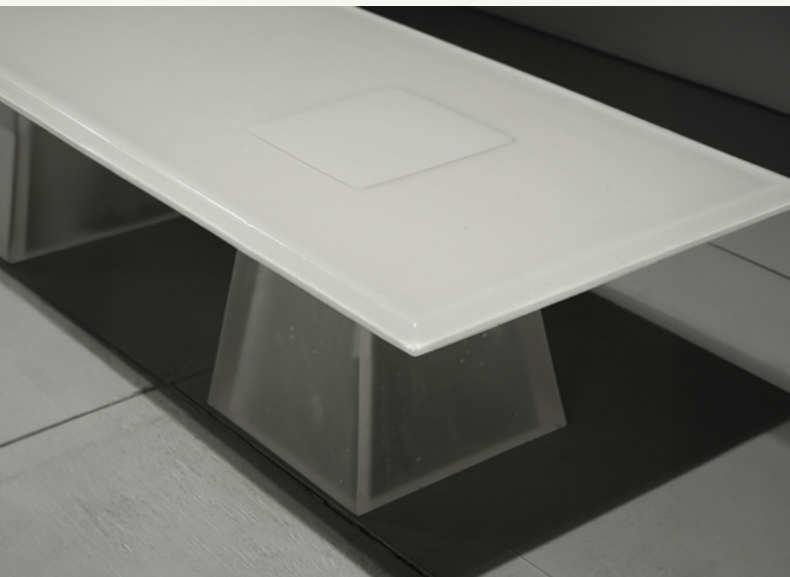

BOWEN LIU STUDIO

Helle Coffee Table, Cast Glass

The Helle coffee table brings a sense of tranquility. It is solid cast glass. The pyramid base elevates the feeling of serenity.

Year:
2023

Materials:
Glass

Lead Time:
12-16 weeks.
This item is made-to-order.

Customization:
Available in glass colorways and dimensions.
Please inquire for details.

Dimensions:
56"L x 18"W x 13"H

Bowen Liu Studio
info@bowenliustudio.com
175 Van Dyke St, #322B, Brooklyn
NY 11231, USA