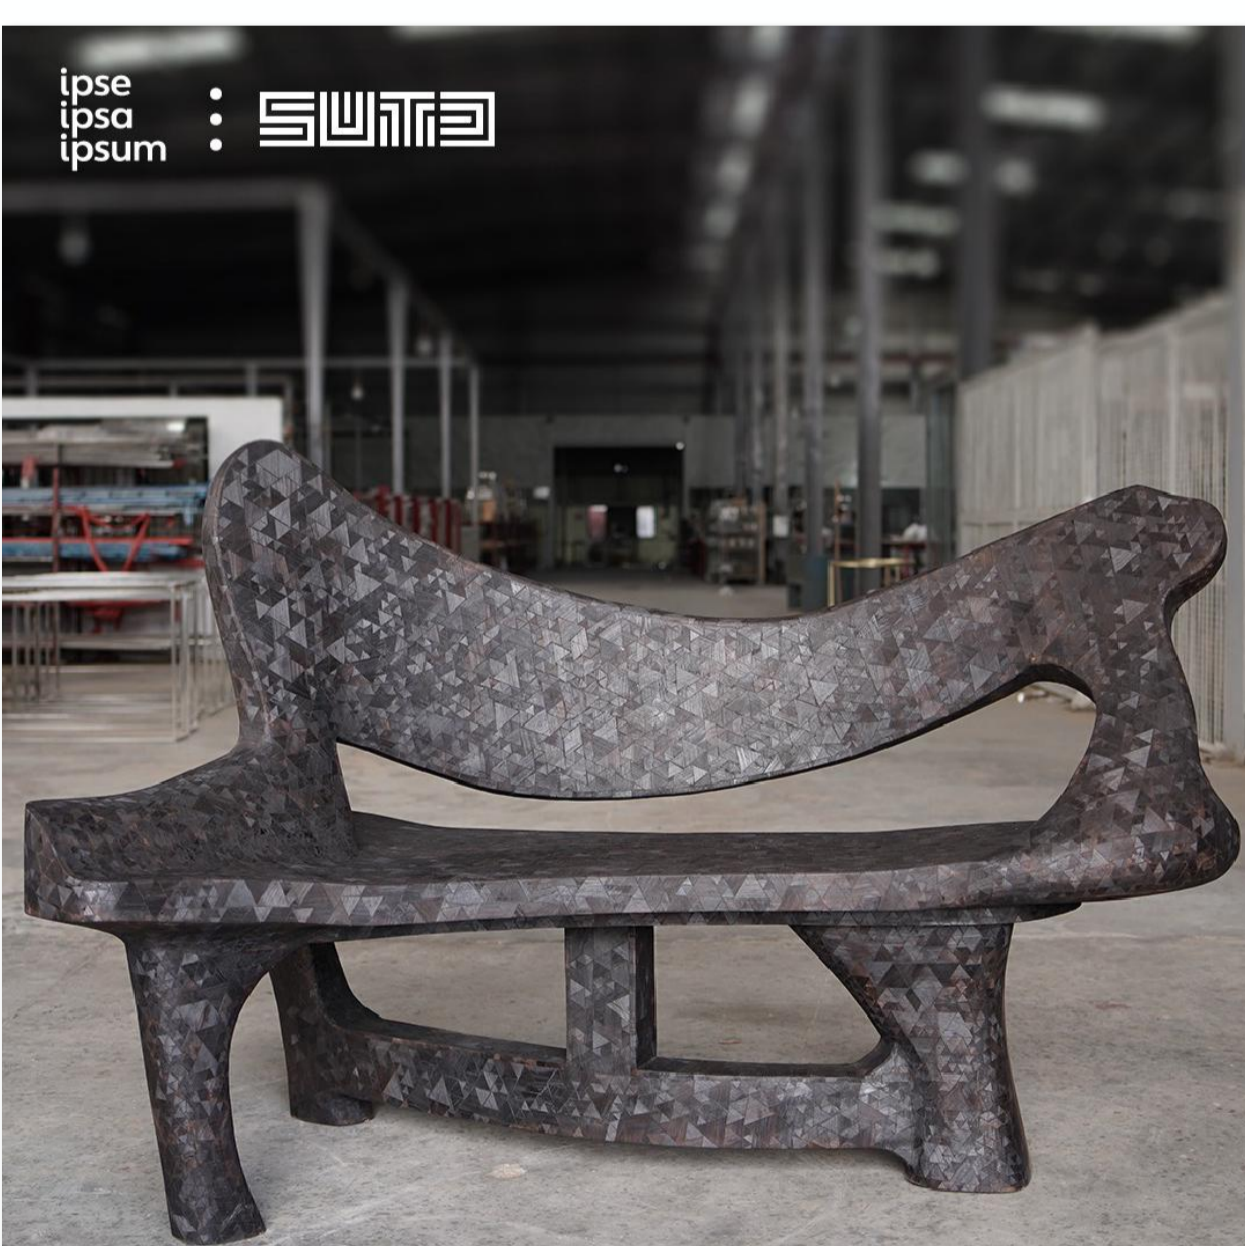

ipse ipsa ipsum

ipse
ipsa
ipsum :

THE SINGAPORE FURNITURE
INDUSTRIES COUNCIL

SRA
RETAIL AWARDS 2022

ipse
ipsa
ipsum :

Singapore August 2023

The upcycled wooden bench now sits facing the centuries-old Singapore River in a poetic display of ancestry and innovation. This technological feat is a sheer testament to the possibilities of design, and its ability to reimagine Singaporean history in ways that have never been seen before. As we continue to move in the direction of the future, may our progress always pay tribute to the extraordinary stories that have come before.

Catch this revolutionary piece outside of the Asian Civilisations Museum starting 02 August 2023 until 31 July 2026. Follow @artificialarchitecture.ai on Instagram to stay updated on the latest innovations in AI.

.

ipse
ipsa
ipsum

@ipseipsaypsum

@ipseipsaypsum.LiveThe
OrdinaryExtraordinarily

www.ipseipsaypsum.com

AR Feature

Ipseipsaypsum Linktree

www.ipseipsaypsum.com

founder@ipseipsaypsum.com

+65 62644789 | +65 92717176

11-02 Tan Boon Liat Building,
315 Outran Road,
Singapore 169074