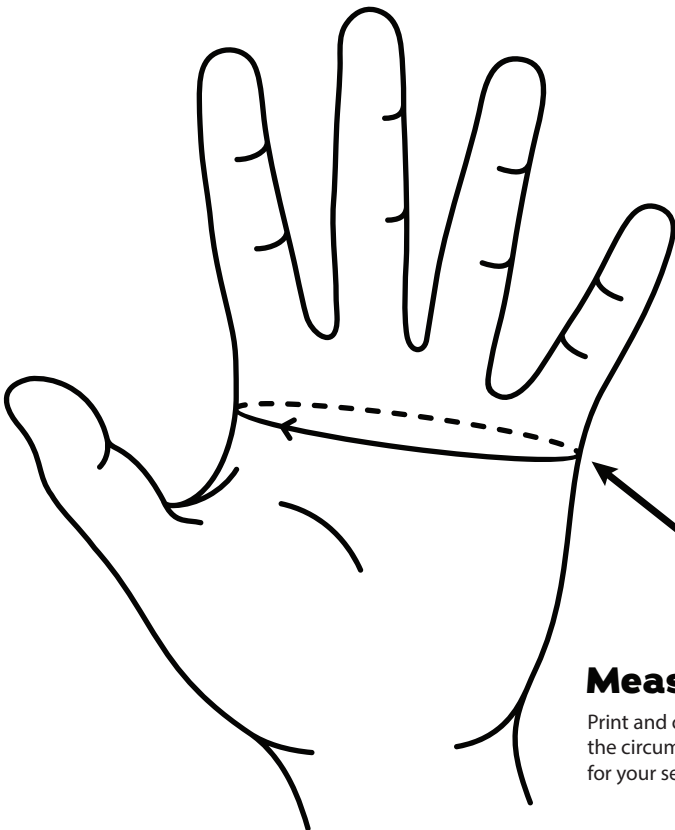

AeroFlex

RACING GLOVE SIZE GUIDE

Size	Hand Circumference (CM)	Hand Circumference (Inches)
S	20.3 - 21.6	8 - 8½
M	21.6 - 22.9	8½ - 9
L	22.9 - 24.1	9 - 9½
XL	24.1 - 25.4	9½ - 10

Measuring tape (Print and Cut)

Print and cut out the provided measuring tape to precisely measure the circumference of your palm, a perfect fit for your selection.