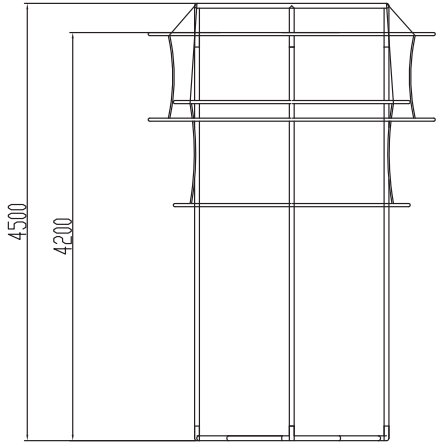

WAVELINE®
XL BLIMP TOWERS

BLIMP-H-CSRT1

Frame			Frame			Frame			TV kit		Shipping Case		accessories
NO.	Quantity	Confirm	NO.	Quantity	Confirm	NO.	Quantity	Confirm	NO.	Confirm	NO.	Confirm	

BLIMP-H-CSRT1

Frame			Frame			Frame			TV kit		Shipping Case		accessories
NO.	Quantity	Confirm	NO.	Quantity	Confirm	NO.	Quantity	Confirm	NO.	Confirm	NO.	Confirm	