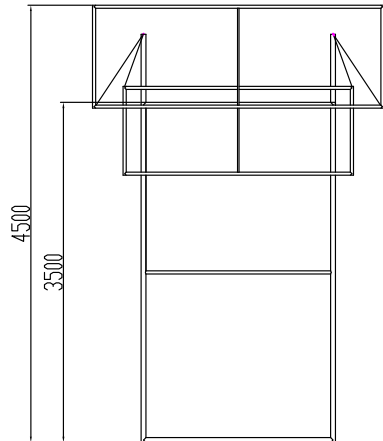

WAVELINE®
XL BLIMP TOWERS

BLIMP-H-CSRT1

Frame			Frame			Frame			TV kit		Shipping Case		accessories
NO.	Quantity	Confirm	NO.	Quantity	Confirm	NO.	Quantity	Confirm	NO.	Confirm	NO.	Confirm	

BLIMP-H-CSRT1

Frame			Frame			Frame			TV kit		Shipping Case		accessories
NO.	Quantity	Confirm	NO.	Quantity	Confirm	NO.	Quantity	Confirm	NO.	Confirm	NO.	Confirm	