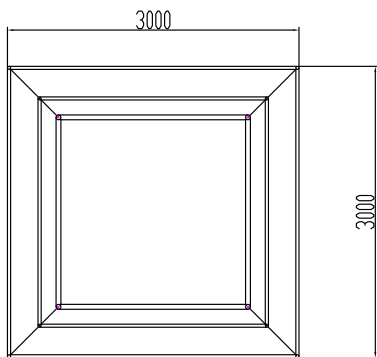

WAVELINE®
XL BLIMP TOWERS

BLIMP-H-CSRT1

Frame			Frame			Frame			TV kit		Shipping Case		accessories
NO.	Quantity	Confirm	NO.	Quantity	Confirm	NO.	Quantity	Confirm	NO.	Confirm	NO.	Confirm	

BLIMP-H-CSRT1

Frame			Frame			Frame			TV kit		Shipping Case		accessories
NO.	Quantity	Confirm	NO.	Quantity	Confirm	NO.	Quantity	Confirm	NO.	Confirm	NO.	Confirm	