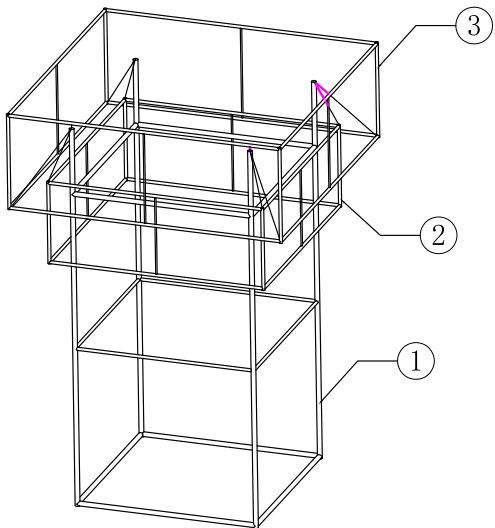

WAVELINE®
XL BLIMP TOWERS

BLIMP-H-CSRT1

Frame			Frame			Frame			TV kit		Shipping Case		accessories
NO.	Quantity	Confirm	NO.	Quantity	Confirm	NO.	Quantity	Confirm	NO.	Confirm	NO.	Confirm	

BLIMP-H-CSRT1

Frame			Frame			Frame			TV kit		Shipping Case		accessories
NO.	Quantity	Confirm	NO.	Quantity	Confirm	NO.	Quantity	Confirm	NO.	Confirm	NO.	Confirm	

BLIMP-H-RSRT1

Frame			Frame			Frame			TV kit		Shipping Case		accessories
NO.	Quantity	Confirm	NO.	Quantity	Confirm	NO.	Quantity	Confirm	NO.	Confirm	NO.	Confirm	