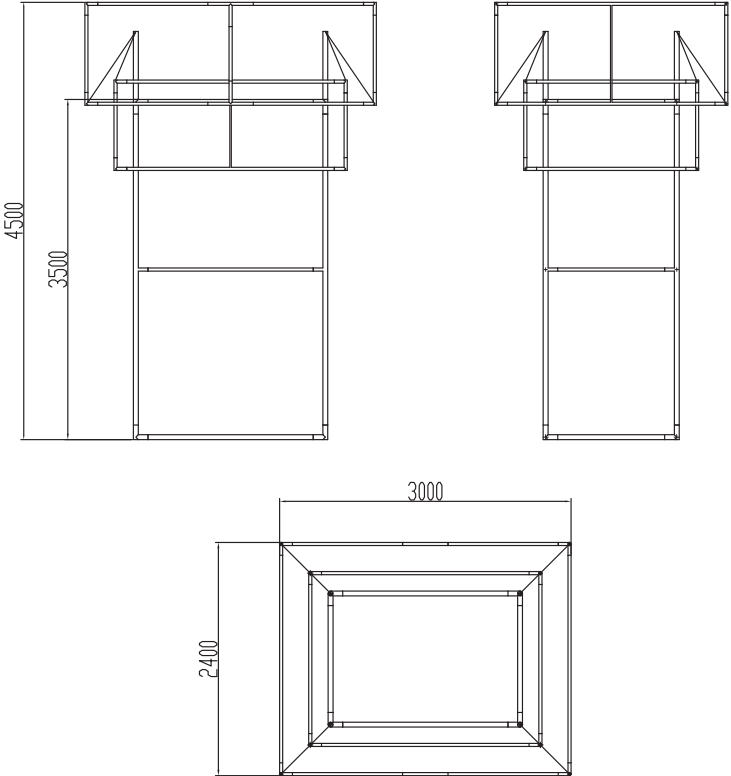

BLIMP-H-RSRT1

Frame			Frame			Frame			TV kit		Shipping Case		accessories
NO.	Quantity	Confirm	NO.	Quantity	Confirm	NO.	Quantity	Confirm	NO.	Confirm	NO.	Confirm