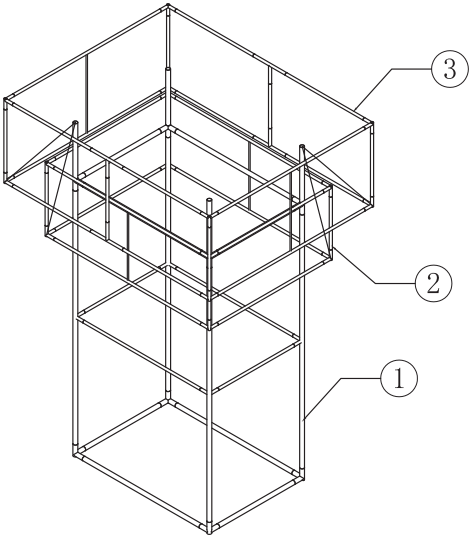

WAVELINE®
XL BLIMP TOWERS

BLIMP-H-CSRT1

Frame			Frame			Frame			TV kit		Shipping Case		accessories
NO.	Quantity	Confirm	NO.	Quantity	Confirm	NO.	Quantity	Confirm	NO.	Confirm	NO.	Confirm	

BLIMP-H-CSRT1

Frame			Frame			Frame			TV kit		Shipping Case		accessories
NO.	Quantity	Confirm	NO.	Quantity	Confirm	NO.	Quantity	Confirm	NO.	Confirm	NO.	Confirm	

BLIMP-H-RSRT1

Frame			Frame			Frame			TV kit		Shipping Case		accessories
NO.	Quantity	Confirm	NO.	Quantity	Confirm	NO.	Quantity	Confirm	NO.	Confirm	NO.	Confirm	