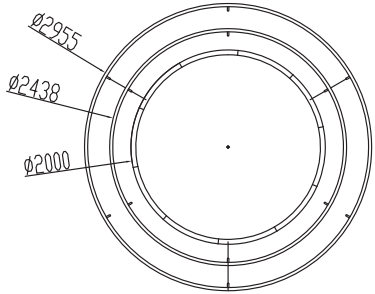

WAVELINE®
XL BLIMP TOWERS

BLIMP-H-CSRT1

Frame			Frame			Frame			TV kit		Shipping Case		accessories
NO.	Quantity	Confirm	NO.	Quantity	Confirm	NO.	Quantity	Confirm	NO.	Confirm	NO.	Confirm	

BLIMP-H-CSRT1

Frame			Frame			Frame			TV kit		Shipping Case		accessories
NO.	Quantity	Confirm	NO.	Quantity	Confirm	NO.	Quantity	Confirm	NO.	Confirm	NO.	Confirm	