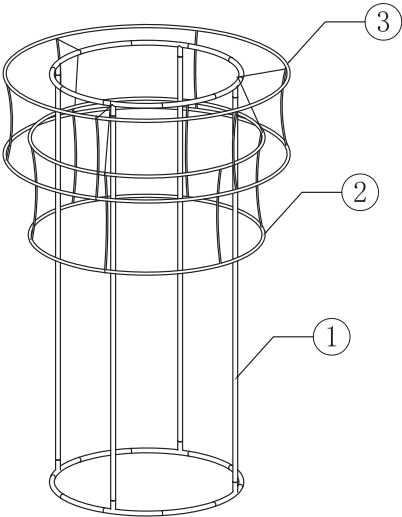

WAVELINE®
XL BLIMP TOWERS

BLIMP-H-CSRT1

Frame			Frame			Frame			TV kit		Shipping Case		accessories
NO.	Quantity	Confirm	NO.	Quantity	Confirm	NO.	Quantity	Confirm	NO.	Confirm	NO.	Confirm	

BLIMP-H-CSRT1

Frame			Frame			Frame			TV kit		Shipping Case		accessories
NO.	Quantity	Confirm	NO.	Quantity	Confirm	NO.	Quantity	Confirm	NO.	Confirm	NO.	Confirm	

BLIMP-H-RSRT1

Frame			Frame			Frame			TV kit		Shipping Case		accessories
NO.	Quantity	Confirm	NO.	Quantity	Confirm	NO.	Quantity	Confirm	NO.	Confirm	NO.	Confirm	