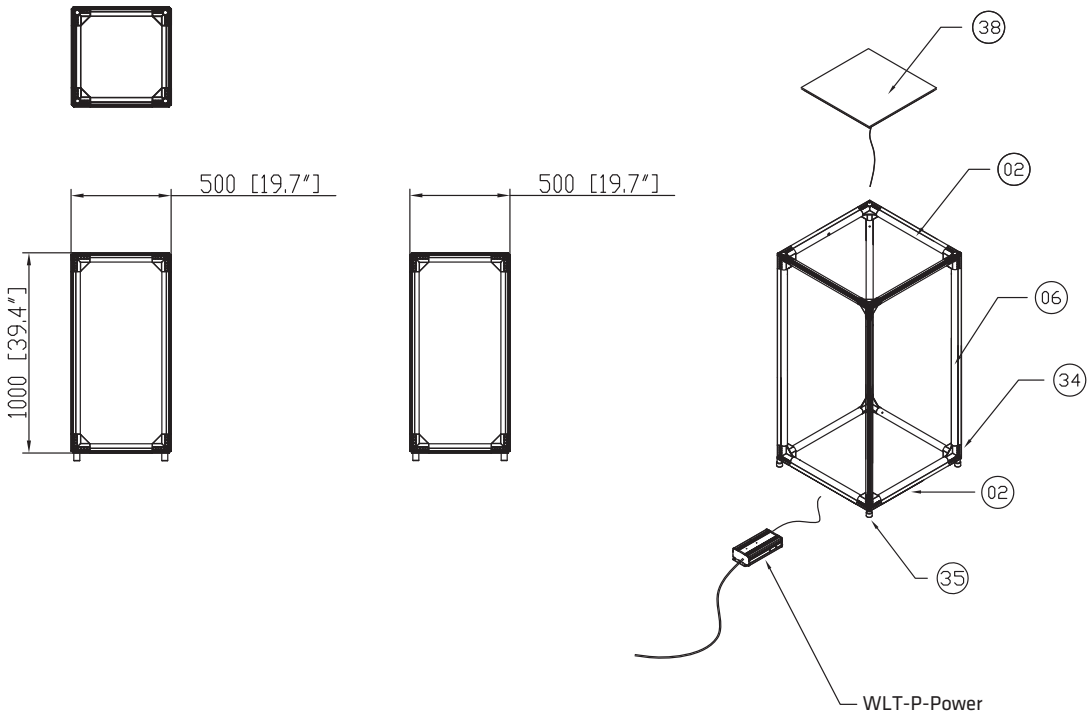

WAVELIGHT® CASONARA
SEG LIGHT BOX COUNTERS

CSNRC-50M-K01

Hardware												Graphics			Accessories			Shipping Case		
35	4			WLT-P-Power	1							x1 PC Print	CSNRM-69	1		CA700	1			
02	8											None								
34	8											Complete								
06	4											Split-ship								
38	1																			
No.	Quantity	Confirm	No.	Quantity	Confirm	No.	Quantity	Confirm	No.	Quantity	Confirm	No.	Quantity	Confirm	No.	Quantity	Confirm	No.	Quantity	Confirm

CSNRC-100L-K01

Hardware												Graphics			Accessories			Shipping Case		
06	12			54	2							x1 PC Print		CSNRM-69	1		CA700	1		
34	8			WLT-P-Power	2							None								
35	4											Complete								
48	1											Split-ship								
39	2																			
No.	Quantity	Confirm	No.	Quantity	Confirm	No.	Quantity	Confirm	No.	Quantity	Confirm	No.	Quantity	Confirm	No.	Quantity	Confirm	No.	Quantity	Confirm