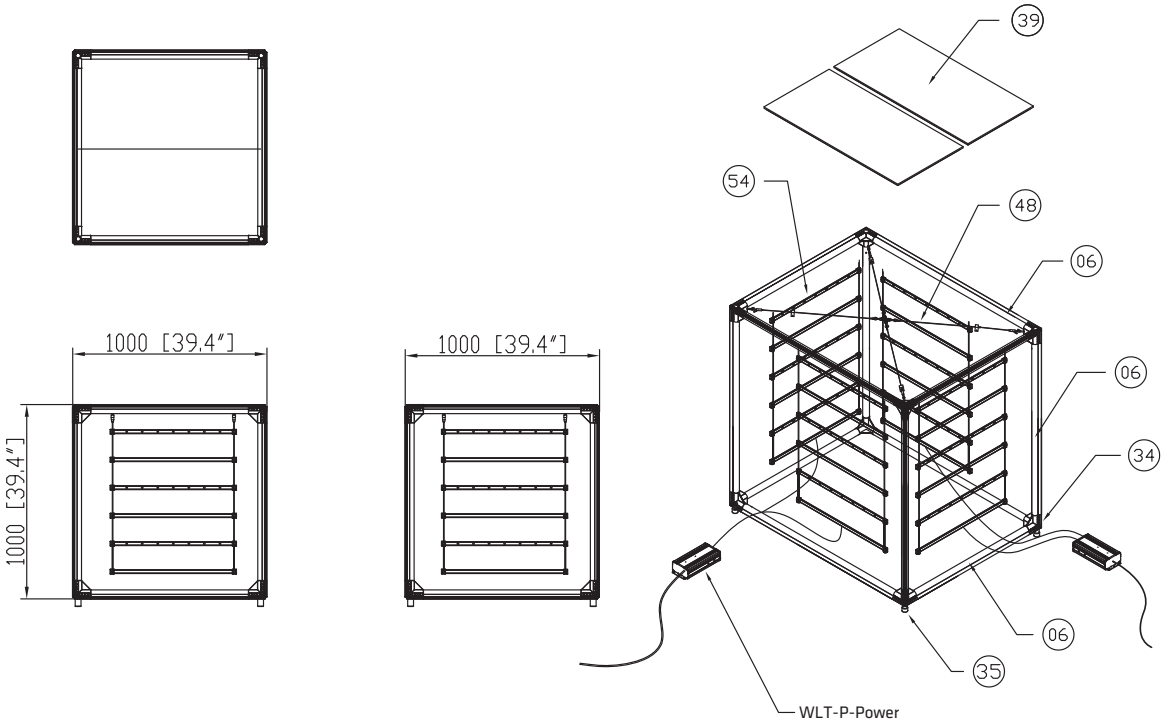

WAVELIGHT® CASONARA
SEG LIGHT BOX COUNTERS

CSNRC-50M-K01

Hardware												Graphics			Accessories			Shipping Case		
35	4			WLT-P-Power	1							x1 PC Print	CSNRM-69	1		CA700	1			
02	8											None								
34	8											Complete								
06	4											Split-ship								
38	1																			
No.	Quantity	Confirm	No.	Quantity	Confirm	No.	Quantity	Confirm	No.	Quantity	Confirm	No.	Quantity	Confirm	No.	Quantity	Confirm	No.	Quantity	Confirm

CSNRC-100L-K01

Hardware												Graphics			Accessories			Shipping Case		
06	12			54	2							x1 PC Print		CSNRM-69	1		CA700	1		
34	8			WLT-P-Power	2							None								
35	4											Complete								
48	1											Split-ship								
39	2																			
No.	Quantity	Confirm	No.	Quantity	Confirm	No.	Quantity	Confirm	No.	Quantity	Confirm	No.	Quantity	Confirm	No.	Quantity	Confirm	No.	Quantity	Confirm