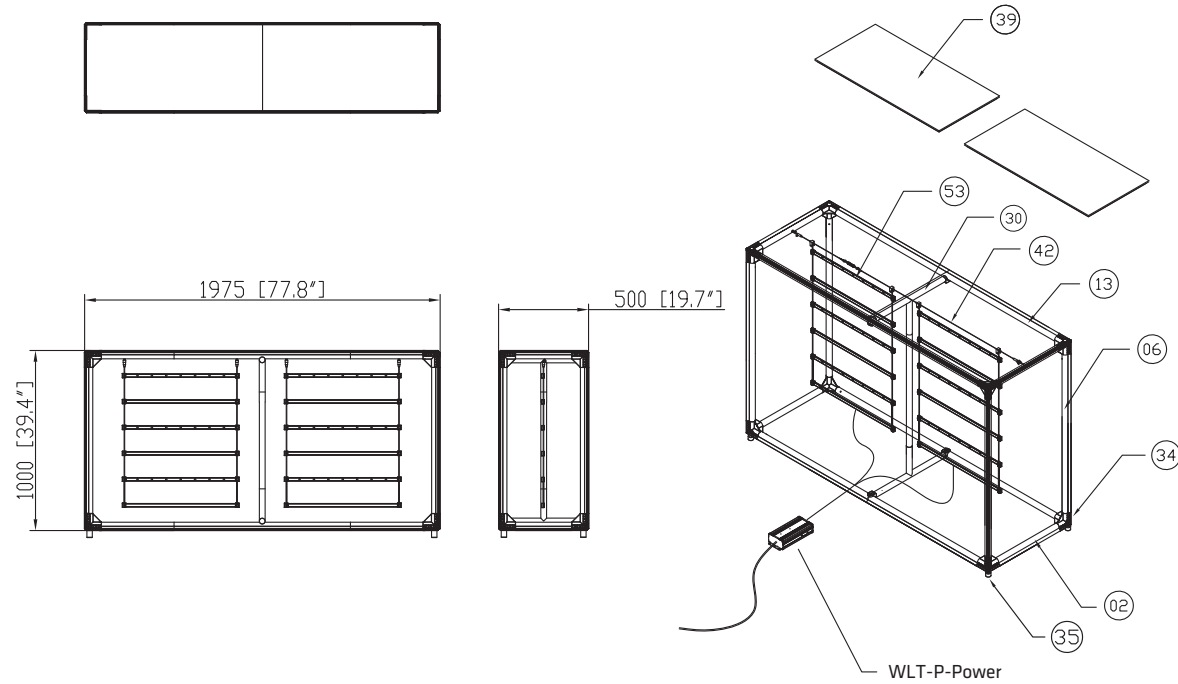

CSNRC-200M-K01

Hardware												Graphics			Accessories			Shipping Case						
02	4			35	4									x1 PC Print		CSNRM-69	1			CA700	1			
06	4			42	1									None										
13	4			53	1									Complete										
30	1			39	2									Split-ship										
34	8			WLT-P-Power	1																			
No.	Quantity	Confirm	No.	Quantity	Confirm	No.	Quantity	Confirm	No.	Quantity	Confirm	No.	Quantity	Confirm	Confirm	No.	Quantity	Confirm	No.	Quantity	Confirm	No.	Quantity	Confirm