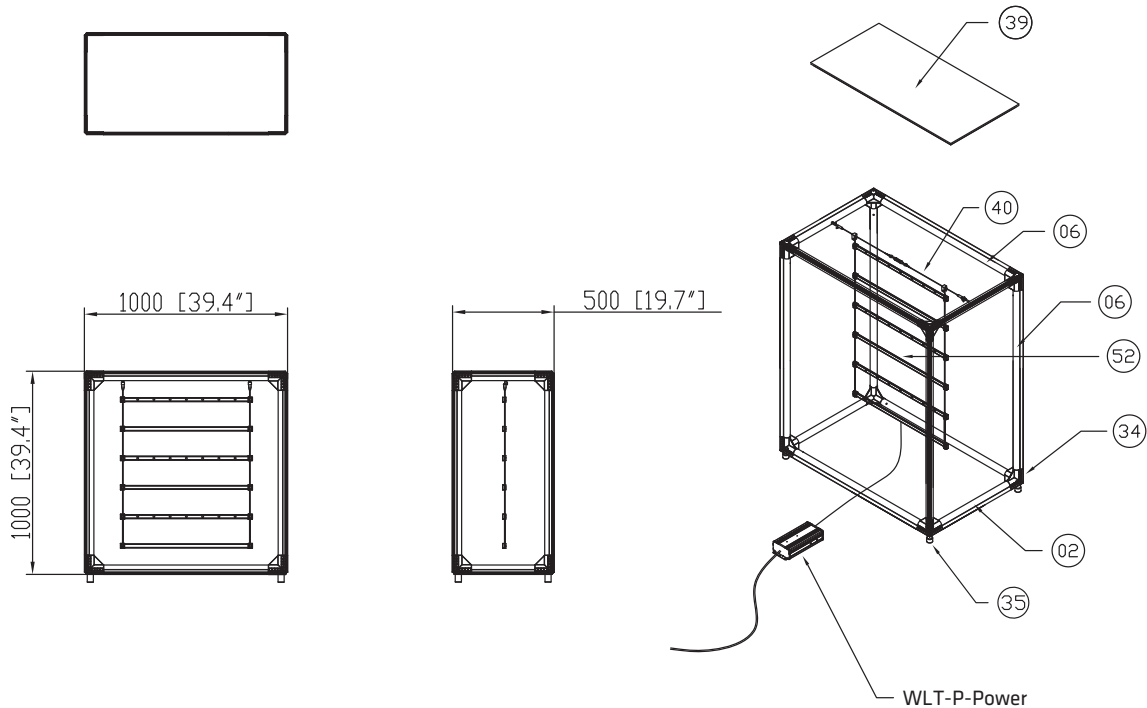

CSNRC-100M-K01

Hardware												Graphics			Accessories			Shipping Case			
02	4			52	1										x1 PC Print	CSNRM-69	1		CA700	1	
06	8			39	1										None						
34	8			WLT-P-Power	1										Complete						
35	4														Split-ship						
40	1																				
No.	Quantity	Confirm	No.	Quantity	Confirm	No.	Quantity	Confirm	No.	Quantity	Confirm	No.	Quantity	Confirm	Confirm	No.	Quantity	Confirm	No.	Quantity	Confirm