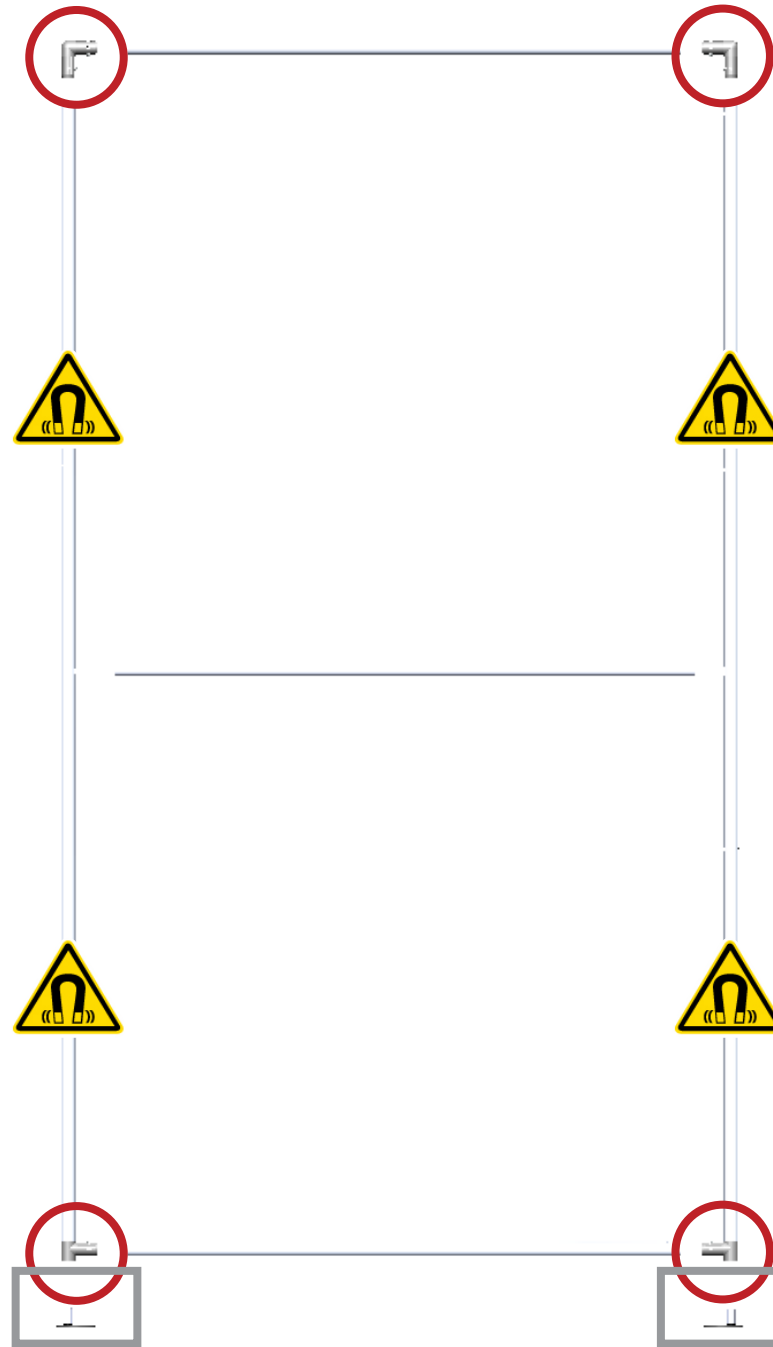

Modulate Frame 13

MOD-FRM-13-M-TL

Modulate™ Fabric Banners feature unique angles and shapes, are portable and now are even easier to configure to achieve your dream space! Modulate now offers magnets to attach frames and keep them securely connected together. Choose from multiple frame shapes to design your own combinations – walls, booths, conference rooms, storage areas – the possibilities are endless! The aluminum tube frames feature snap-button connections coupled with a printed pillowcase fabric graphic to slip over the frame and zip closed at the bottom. Twist-lock feet connect the tube frames at the bottom of the display. Each frame comes in a durable, portable carry bag.

This product may include the following materials for recycle:
aluminum, select wood, fabric, cardboard, paper, steel, and plastics.

1 person assembly recommended:

We are continually improving and modifying our product range and reserve the right to vary the specifications without prior notice. All dimensions and weights quoted are approximate and we accept no responsibility for variance. E&OE. See Graphic Templates for graphic bleed specifications.

*Not to scale

Bungee-Connected

13-A

(x2)

13-B

(x2)

13-C

(x1)

Loose

(x2)

13-D

(x2)

13-E

(x1)

Graphic

Graphic