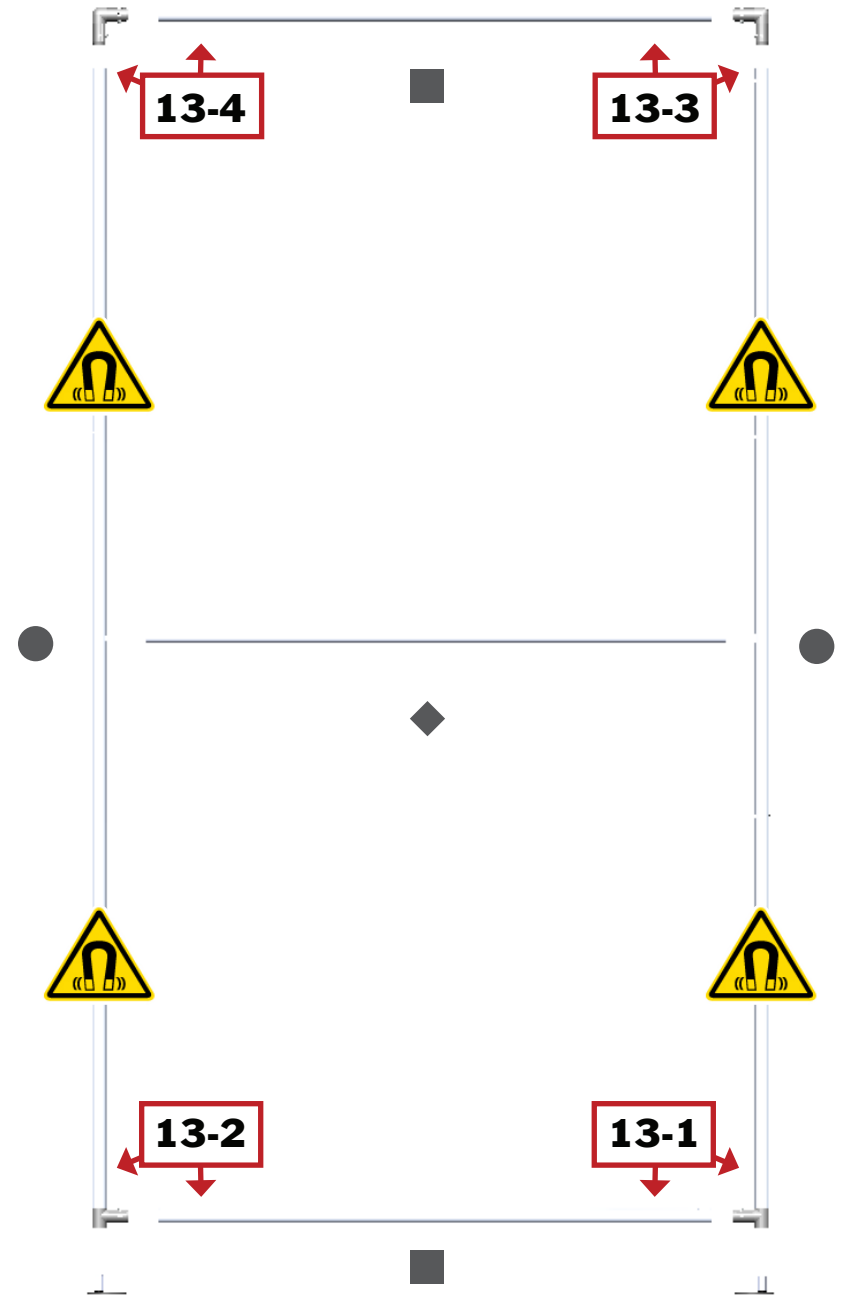

dimensions:

Hardware

Assembled unit:
48.7" w x 96.2" h x 15.7" d
1237mm(w) x 2444mm(h) x 399mm(d)

Approximate weight:
14 lbs / 7 kg

Graphic

Refer to related graphic template for more information.

Visit:
<https://www.theexhibitorshandbook.com/download-graphic-templates>

*Not to scale

Bungee-Connected

13-A

(x2)

13-B

(x2)

13-C

(x1)

Loose

(x2)

13-D

(x2)

13-E

(x1)

Graphic

Graphic