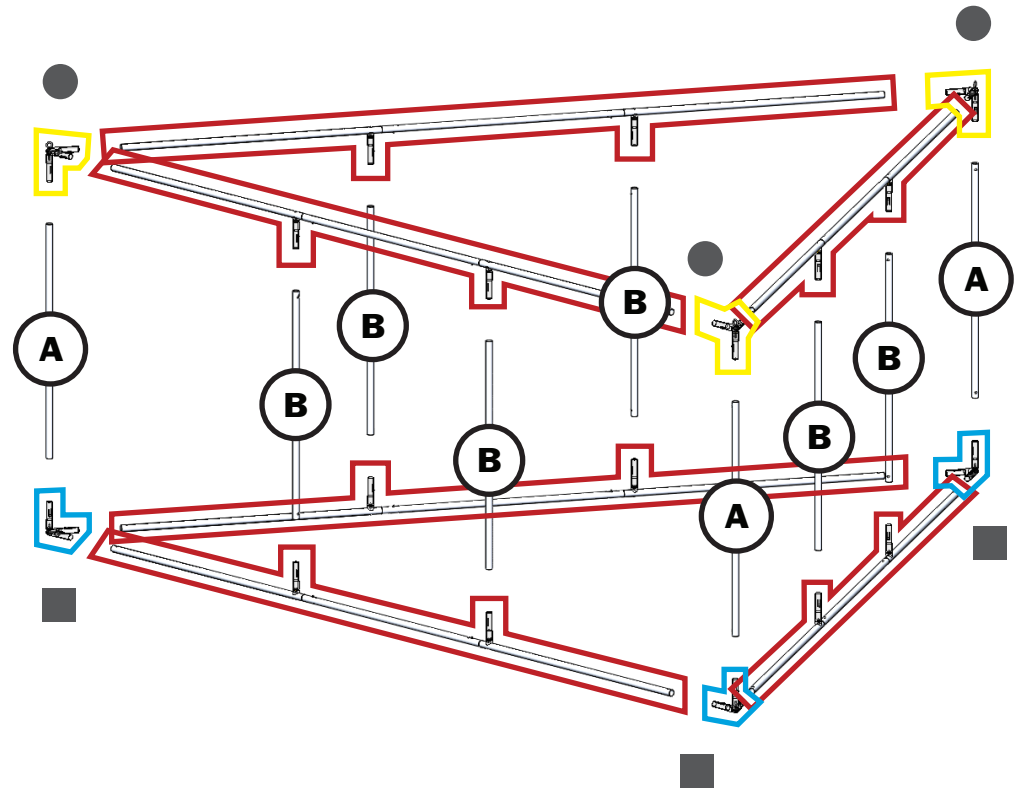

Formulate Essential 12' Triangle

ESS-TRI-1202
ESS-TRI-1203
ESS-TRI-1204

Formulate® Essential Triangle tension fabric hanging structures are available in numerous sizes. The economy aluminum tube frame features bungee cords and push button connectors for easy assembly, hanging cables and a zippered pillowcase graphic. All sizes come with a carry bag and feature a one year limited hardware warranty.

*Not to scale

CDX-TRI-12-TASY-00

(x6)

CDX-3WAY-EYE

CDX-3WAY

(x3)

CDX-HC-3P-130

(x1)

CDX-SS-02/-03/-04/-A

(x3)

CDX-SS-02/-03/-04/-B

(x6)

ESS-TRI-1204 pictured