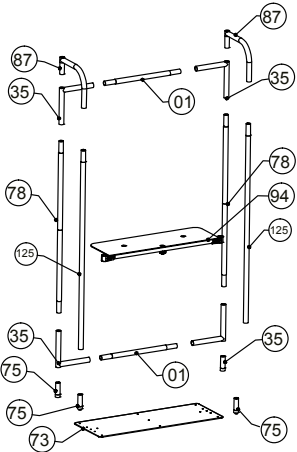

WAVELINE®
MERCHANDISER

MDSR-H-36060

Choose Base Color

73

74

Hardware						Graphics			Accessories			Shipping Case			TV Kit					
75	4		78	2		/			Single or Double-sided	94	1									
01	2		125	2	None															
73/74	1				Complete															
87	2				Split-ship															
35	4																			
No.	Quantity	Confirm	No.	Quantity	Confirm	No.	Quantity	Confirm	No.	Quantity	Confirm	No.	Quantity	Confirm	No.	Quantity	Confirm	No.	Quantity	Confirm