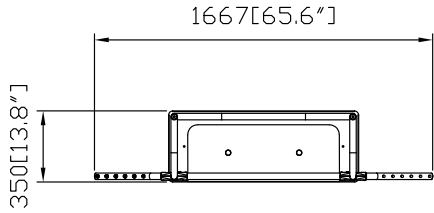

MDSR-H-36089

Choose Base Color

73

74

Hardware												Graphics		Accessories			Shipping Case			Option		
No.	Quantity	Confirm	No.	Quantity	Confirm	No.	Quantity	Confirm	No.	Quantity	Confirm	Confirm	No.	Quantity	Confirm	No.	Quantity	Confirm	No.	Quantity	Confirm	
35	4		85	2									86			Carton						
76	2		87	2									88			WLB5-P						
73/74	1												89			-CASE						
75	4												93									
5	2