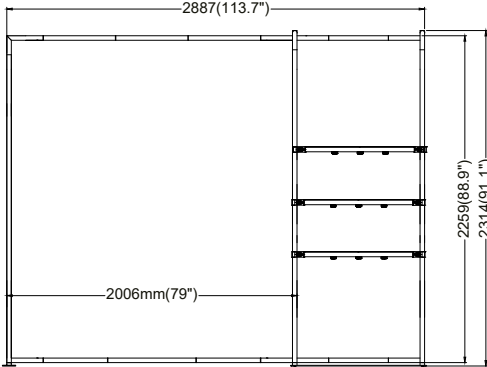

MDSR-H-K17FS

Choose Base Color

73

74

Hardware												Graphics		Accessories Optional			Shipping Case			Option								
1	2		75	5								Single or Double-sided		94					Carton									
4	2		80	1								None									WLBS-P -CASE							
5	4		85	2								Complete																
35	6		117	2								Split-ship																
73/74	1		22E	1																								
No.	Quantity	Confirm	No.	Quantity	Confirm	No.	Quantity	Confirm	No.	Quantity	Confirm		Confirm	No.	Quantity	Confirm	No.	Quantity	Confirm	No.	Quantity	Confirm