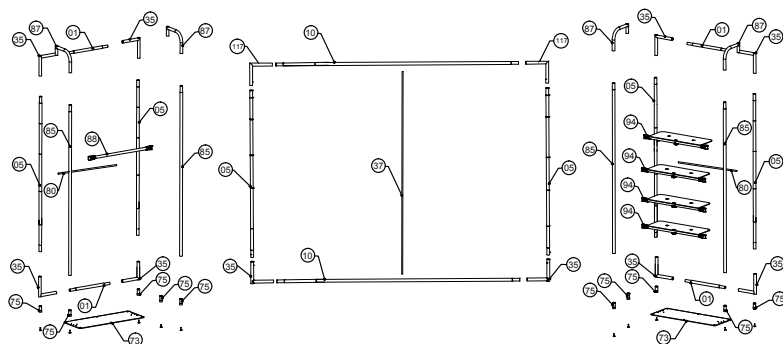

MDSR-H-K03FS

Choose Base Color

73

74

Hardware												Graphics		Accessories Optional			Shipping Case			Option				
1	4		73/74	2		117	2																	
5	6		75	10																				
10	2		85	4																				
35	10		87	4																				
37	1		80	2																				
No.	Quantity	Confirm	No.	Quantity	Confirm	No.	Quantity	Confirm	No.	Quantity	Confirm	Confirm	No.	Quantity	Confirm	No.	Quantity	Confirm	No.	Quantity	Confirm	No.	Quantity	Confirm