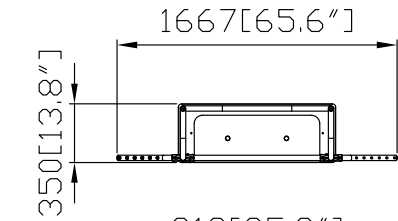

MDSR-H-36116

Choose Base Color

Hardware						Graphics						Accessories			Shipping Case			Option							
10	2		83	2		/						86			Carton										
35	4		87	2								None				88			WLBS-P -CASE						
73/74	1											Complete				89									
75	4											Split-ship				93									
76	2																								
No.	Quantity	Confirm	No.	Quantity	Confirm	No.	Quantity	Confirm	No.	Quantity	Confirm	Confirm	No.	Quantity	Confirm	No.	Quantity	Confirm	No.	Quantity	Confirm