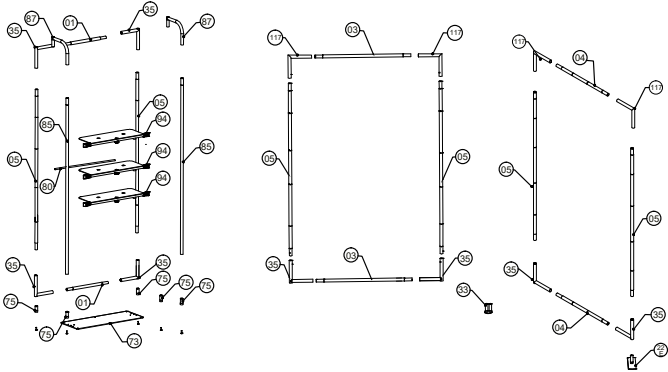

MDSR-H-K20FS

Choose Base Color

73

74

Hardware												Graphics		Accessories Optional			Shipping Case			Option		
1	2		80	1		73/74	1					Single or Double-sided	94				Carton					
3	2		85	2		33	1					None					WLBS-P					
4	2		87	2								Complete					-CASE					
5	6		117	4								Split-ship										
75	5		22E	1																		
No.	Quantity	Confirm	No.	Quantity	Confirm	No.	Quantity	Confirm	No.	Quantity	Confirm	Confirm	No.	Quantity	Confirm	No.	Quantity	Confirm	No.	Quantity	Confirm