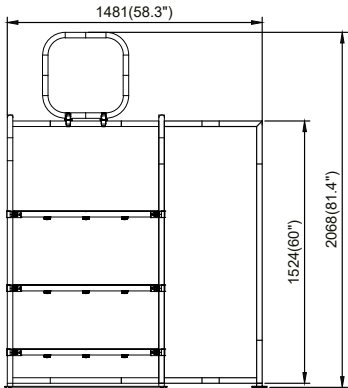

MDSR-H-KS01FS

Choose Base Color

73

74

Hardware									Graphics			Accessories Optional			Shipping Case			Option		
No.	Quantity	Confirm	No.	Quantity	Confirm	No.	Quantity	Confirm	No.	Quantity	Confirm	No.	Quantity	Confirm	No.	Quantity	Confirm	No.	Quantity	Confirm
1	2		87	2		117	2		Single or Double-sided			94			Carton					
25	2		116	2		73/74	1		None						WLBS-P -CASE					
35	6		125	2					Complete											
75	5		90°A	4					Split-ship											
78	4		22E	1																
No.	Quantity	Confirm	No.	Quantity	Confirm	No.	Quantity	Confirm	No.	Quantity	Confirm	No.	Quantity	Confirm	No.	Quantity	Confirm	No.	Quantity	Confirm