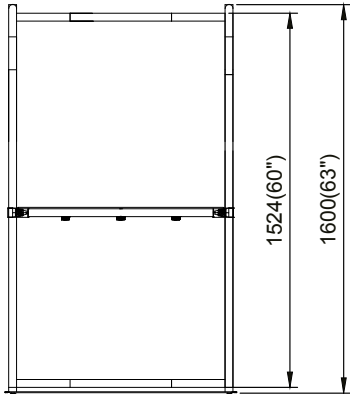

WAVELINE®
MERCHANDISER

MDSR-H-36060

Choose Base Color

73

74

Hardware						Graphics			Accessories			Shipping Case			TV Kit					
75	4		78	2		/			Single or Double-sided	94	1									
01	2		125	2	None															
73/74	1				Complete															
87	2				Split-ship															
35	4																			
No.	Quantity	Confirm	No.	Quantity	Confirm	No.	Quantity	Confirm	No.	Quantity	Confirm	No.	Quantity	Confirm	No.	Quantity	Confirm	No.	Quantity	Confirm