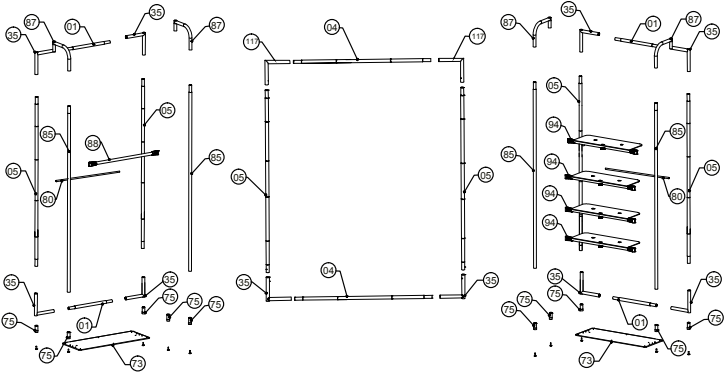

MDSR-H-K02FS

Choose Base Color

73

74

Hardware											Graphics		Accessories Optional			Shipping Case			Option			
1	4		75	10							Single or Double-sided	88				Carton						
4	2		85	4							None		94				WLBS-P -CASE					
5	6		87	4							Complete											
35	10		80	2							Split-ship											
73/74	2		117	2																		
No.	Quantity	Confirm	No.	Quantity	Confirm	No.	Quantity	Confirm	No.	Quantity	Confirm	Confirm	No.	Quantity	Confirm	No.	Quantity	Confirm	No.	Quantity	Confirm