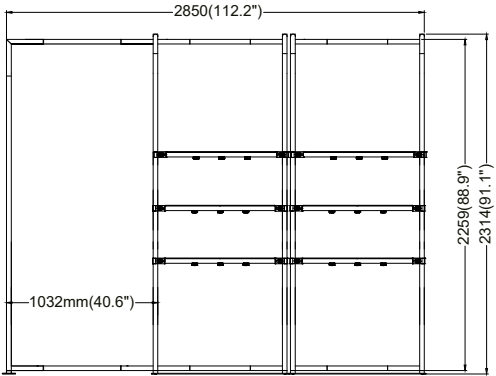

MDSR-H-K16FS

Choose Base Color

73

74

Hardware												Graphics		Accessories Optional				Shipping Case			Option		
1	4		75	9		80	2					Single or Double-sided		94				Carton					
2	2		85	4								None						WLB5-P					
5	6		87	4								Complete						-CASE					
35	10		117	4								Split-ship											
73/74	2		22E	1																			
No.	Quantity	Confirm	No.	Quantity	Confirm	No.	Quantity	Confirm	No.	Quantity	Confirm	Confirm	No.	Quantity	Confirm	No.	Quantity	Confirm	No.	Quantity	Confirm