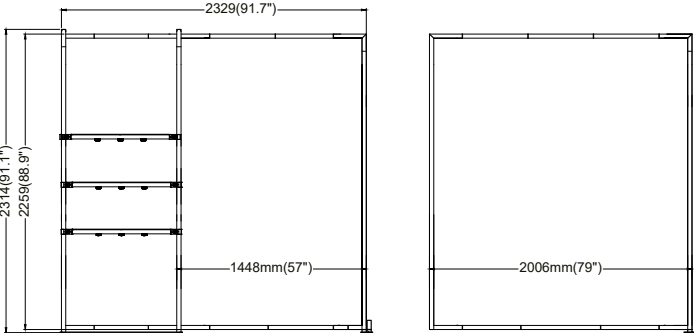

MDSR-H-K20FS

Choose Base Color

73

74

Hardware												Graphics		Accessories Optional			Shipping Case			Option		
1	2		80	1		73/74	1					Single or Double-sided	94				Carton					
3	2		85	2		33	1					None					WLBS-P					
4	2		87	2								Complete					-CASE					
5	6		117	4								Split-ship										
75	5		22E	1																		
No.	Quantity	Confirm	No.	Quantity	Confirm	No.	Quantity	Confirm	No.	Quantity	Confirm	Confirm	No.	Quantity	Confirm	No.	Quantity	Confirm	No.	Quantity	Confirm