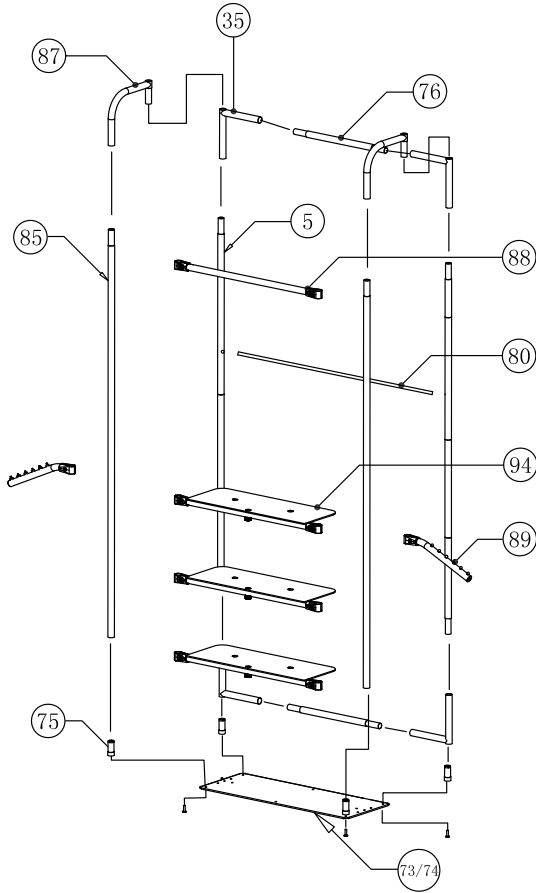

MDSR-H-36089

Choose Base Color

73

74

Hardware												Graphics		Accessories			Shipping Case			Option		
No.	Quantity	Confirm	No.	Quantity	Confirm	No.	Quantity	Confirm	No.	Quantity	Confirm	Confirm	No.	Quantity	Confirm	No.	Quantity	Confirm	No.	Quantity	Confirm	
35	4		85	2									86			Carton						
76	2		87	2									88			WLB5-P						
73/74	1												89			-CASE						
75	4												93									
5	2