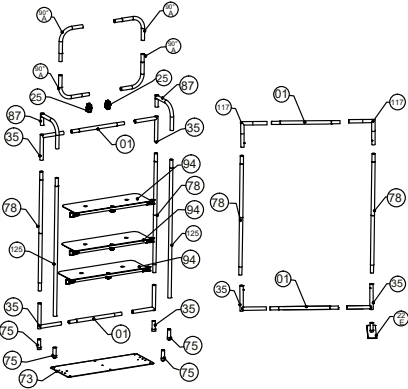

MDSR-H-KS02FS

Choose Base Color

73

74

Hardware									Graphics			Accessories Optional			Shipping Case			Option					
1	4		87	2		117	2		Single or Double-sided		94			Carton									
25	2		125	2					None					WLBS-P -CASE									
35	6		90°A	4					Complete														
75	5		22E	1					Split-ship														
78	4		73/74	1																			
No.	Quantity	Confirm	No.	Quantity	Confirm	No.	Quantity	Confirm	No.	Quantity	Confirm	No.	Quantity	Confirm	No.	Quantity	Confirm	No.	Quantity	Confirm	No.	Quantity	Confirm