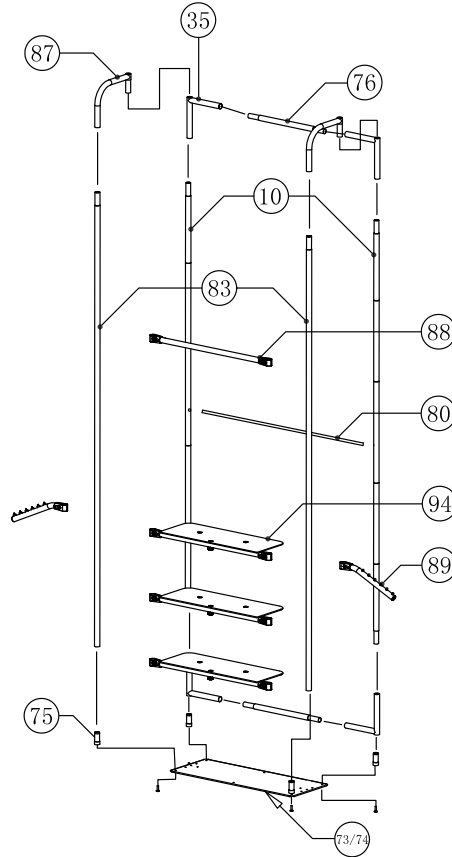

WAVELINE®
MERCHANDISER

MDSR-H-36060

Choose Base Color

73

74

Hardware						Graphics			Accessories			Shipping Case			TV Kit					
75	4		78	2		/			Single or Double-sided	94	1									
01	2		125	2	None															
73/74	1				Complete															
87	2				Split-ship															
35	4																			
No.	Quantity	Confirm	No.	Quantity	Confirm	No.	Quantity	Confirm	No.	Quantity	Confirm	No.	Quantity	Confirm	No.	Quantity	Confirm	No.	Quantity	Confirm

MDSR-H-36089

Choose Base Color

73

74

Hardware												Graphics		Accessories			Shipping Case			Option		
No.	Quantity	Confirm	No.	Quantity	Confirm	No.	Quantity	Confirm	No.	Quantity	Confirm	Confirm	No.	Quantity	Confirm	No.	Quantity	Confirm	No.	Quantity	Confirm	
35	4		85	2									86			Carton						
76	2		87	2									88			WLB5-P						
73/74	1												89			-CASE						
75	4												93									
5	2																					

MDSR-H-36116

Choose Base Color

Hardware						Graphics						Accessories			Shipping Case			Option							
10	2		83	2		/						86			Carton										
35	4		87	2								None				88			WLBS-P -CASE						
73/74	1											Complete				89									
75	4											Split-ship				93									
76	2																								
No.	Quantity	Confirm	No.	Quantity	Confirm	No.	Quantity	Confirm	No.	Quantity	Confirm	Confirm	No.	Quantity	Confirm	No.	Quantity	Confirm	No.	Quantity	Confirm				