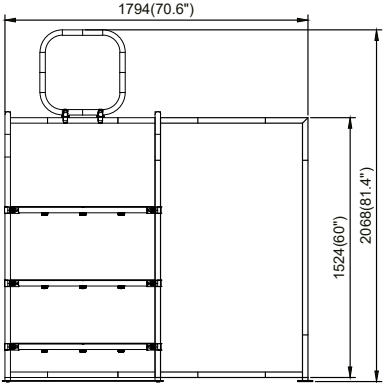

MDSR-H-KS02FS

Choose Base Color

73

74

Hardware									Graphics			Accessories Optional			Shipping Case			Option					
1	4		87	2		117	2		Single or Double-sided		94			Carton									
25	2		125	2					None					WLBS-P -CASE									
35	6		90°A	4					Complete														
75	5		22E	1					Split-ship														
78	4		73/74	1																			
No.	Quantity	Confirm	No.	Quantity	Confirm	No.	Quantity	Confirm	No.	Quantity	Confirm	No.	Quantity	Confirm	No.	Quantity	Confirm	No.	Quantity	Confirm	No.	Quantity	Confirm