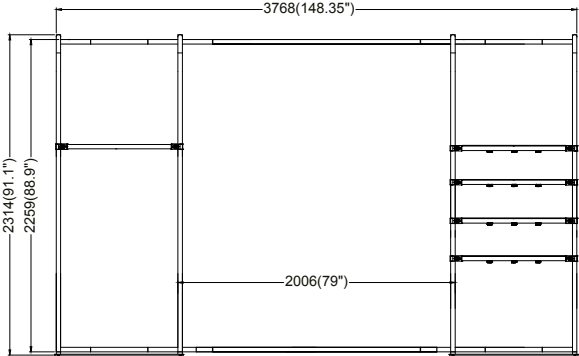

MDSR-H-K02FS

Choose Base Color

73

74

Hardware											Graphics		Accessories Optional			Shipping Case			Option			
1	4		75	10							Single or Double-sided	88				Carton						
4	2		85	4							None		94				WLBS-P -CASE					
5	6		87	4							Complete											
35	10		80	2							Split-ship											
73/74	2		117	2																		
No.	Quantity	Confirm	No.	Quantity	Confirm	No.	Quantity	Confirm	No.	Quantity	Confirm	Confirm	No.	Quantity	Confirm	No.	Quantity	Confirm	No.	Quantity	Confirm