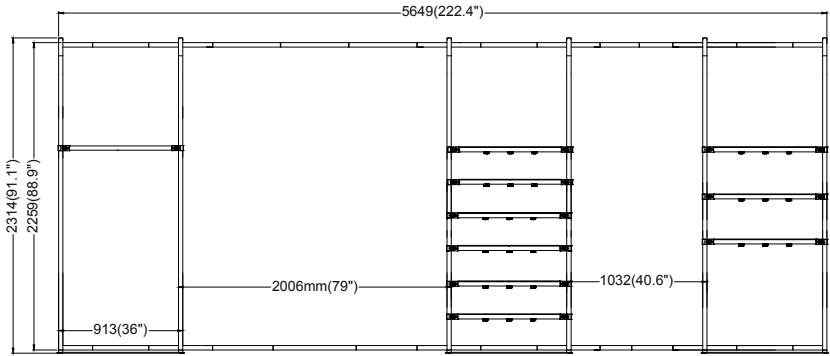

MDSR-H-K04FS

Choose Base Color

73

74

Hardware					Graphics					Accessories			Shipping Case			Option					
1	6		73/74	3							88			Carton							
2	2		85	6							94			WLBS-P -CASE							
4	2		87	6																	
5	10		117	4																	
35	16		80	3																	
No.	Quantity	Confirm	No.	Quantity	Confirm	No.	Quantity	Confirm	No.	Quantity	Confirm	Confirm	No.	Quantity	Confirm	No.	Quantity	Confirm	No.	Quantity	Confirm