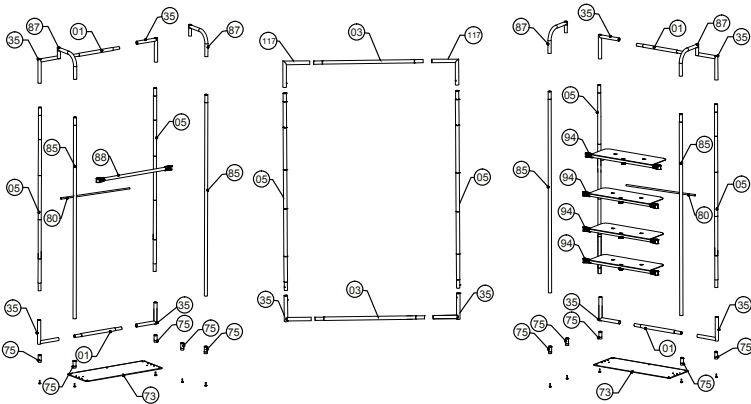

MDSR-H-K01FS

Choose Base Color

73

74

Hardware											Graphics		Accessories Optional			Shipping Case			Option			
1	4		75	10								Single or Double-sided	88			Carton						
3	2		85	4								None	94			WLBS-P -CASE						
5	6		87	4								Complete										
35	10		80	2								Split-ship										
73/74	2		117	2																		
No.	Quantity	Confirm	No.	Quantity	Confirm	No.	Quantity	Confirm	No.	Quantity	Confirm		Confirm	No.	Quantity	Confirm	No.	Quantity	Confirm	No.	Quantity	Confirm