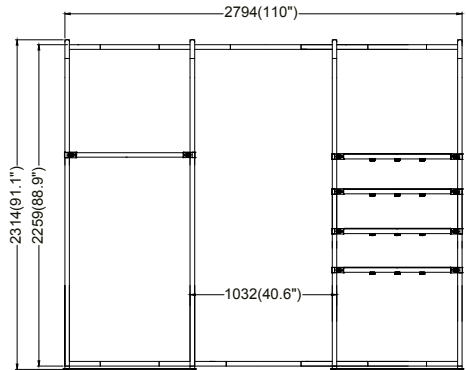

MDSR-H-KOOF5

Choose Base Color

73

74

Hardware												Graphics		Accessories Optional			Shipping Case			Option						
1	4		75	10	/							Single or Double-sided		88			Carton									
2	2		85	4								None		94			WLBS-P -CASE									
5	6		87	4								Complete														
35	10		80	2								Split-ship														
73/74	2		117	2																						
No.	Quantity	Confirm	No.	Quantity	Confirm	No.	Quantity	Confirm	No.	Quantity	Confirm	Confirm	No.	Quantity	Confirm	No.	Quantity	Confirm	No.	Quantity	Confirm					

UPDATED: 2018/07/07