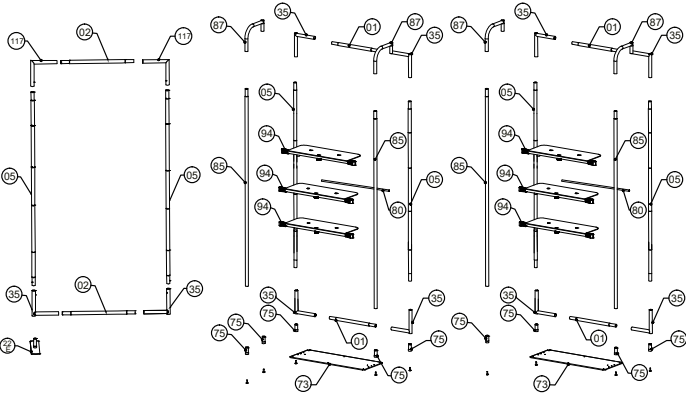

MDSR-H-K16FS

Choose Base Color

73

74

Hardware												Graphics		Accessories Optional				Shipping Case			Option		
1	4		75	9		80	2					Single or Double-sided		94				Carton					
2	2		85	4								None						WLB5-P					
5	6		87	4								Complete						-CASE					
35	10		117	4								Split-ship											
73/74	2		22E	1																			
No.	Quantity	Confirm	No.	Quantity	Confirm	No.	Quantity	Confirm	No.	Quantity	Confirm	Confirm	No.	Quantity	Confirm	No.	Quantity	Confirm	No.	Quantity	Confirm