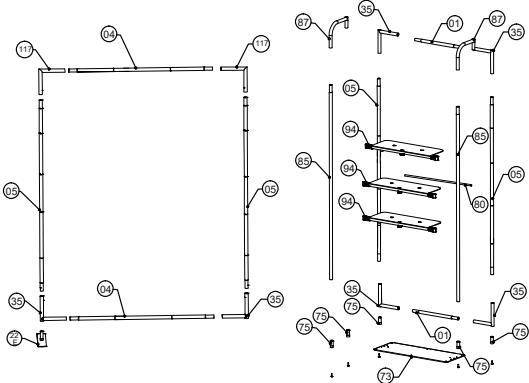

MDSR-H-K17FS

Choose Base Color

73

74

Hardware												Graphics		Accessories Optional			Shipping Case			Option								
1	2		75	5								Single or Double-sided		94					Carton									
4	2		80	1								None									WLBS-P -CASE							
5	4		85	2								Complete																
35	6		117	2								Split-ship																
73/74	1		22E	1																								
No.	Quantity	Confirm	No.	Quantity	Confirm	No.	Quantity	Confirm	No.	Quantity	Confirm		Confirm	No.	Quantity	Confirm	No.	Quantity	Confirm	No.	Quantity	Confirm