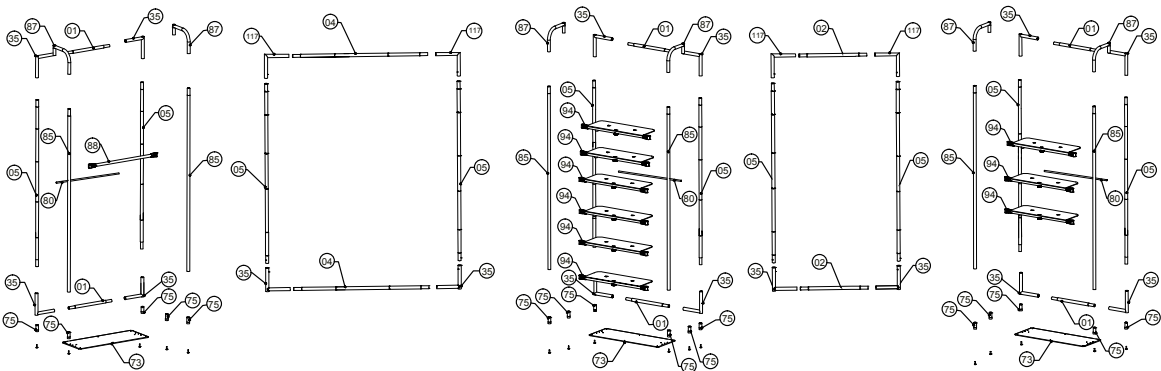

MDSR-H-K04FS

Choose Base Color

73

74

Hardware					Graphics					Accessories			Shipping Case			Option					
1	6		73/74	3							88			Carton							
2	2		85	6							94			WLBS-P -CASE							
4	2		87	6																	
5	10		117	4																	
35	16		80	3																	
No.	Quantity	Confirm	No.	Quantity	Confirm	No.	Quantity	Confirm	No.	Quantity	Confirm	Confirm	No.	Quantity	Confirm	No.	Quantity	Confirm	No.	Quantity	Confirm