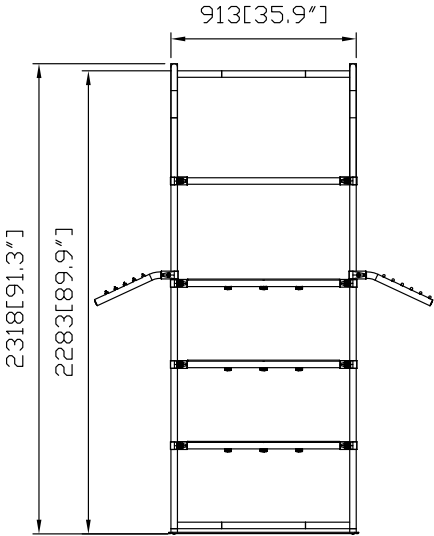

MDSR-H-36089

Choose Base Color

73

74

Hardware												Graphics		Accessories			Shipping Case			Option		
No.	Quantity	Confirm	No.	Quantity	Confirm	No.	Quantity	Confirm	No.	Quantity	Confirm	Confirm	No.	Quantity	Confirm	No.	Quantity	Confirm	No.	Quantity	Confirm	
35	4		85	2									86			Carton						
76	2		87	2									88			WLB5-P						
73/74	1												89			-CASE						
75	4												93									
5	2