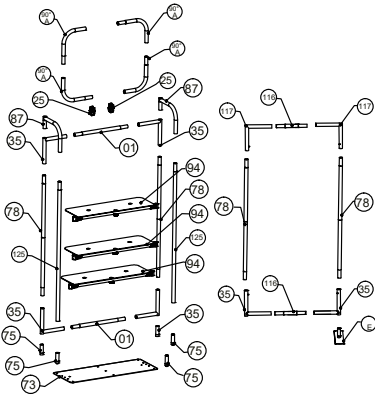

MDSR-H-KS01FS

Choose Base Color

73

74

Hardware									Graphics			Accessories Optional			Shipping Case			Option		
No.	Quantity	Confirm	No.	Quantity	Confirm	No.	Quantity	Confirm	No.	Quantity	Confirm	No.	Quantity	Confirm	No.	Quantity	Confirm	No.	Quantity	Confirm
1	2		87	2		117	2		Single or Double-sided			94			Carton					
25	2		116	2		73/74	1		None						WLBS-P -CASE					
35	6		125	2					Complete											
75	5		90°A	4					Split-ship											
78	4		22E	1																
No.	Quantity	Confirm	No.	Quantity	Confirm	No.	Quantity	Confirm	No.	Quantity	Confirm	No.	Quantity	Confirm	No.	Quantity	Confirm	No.	Quantity	Confirm