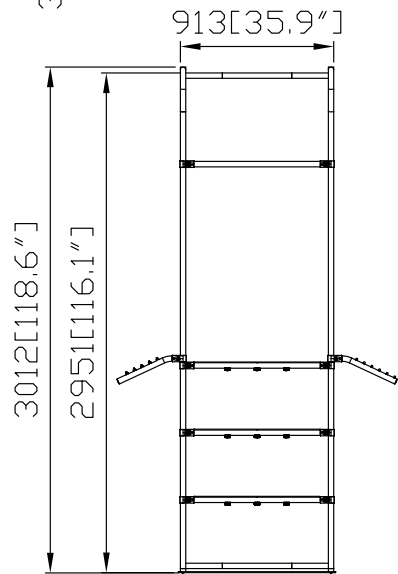

MDSR-H-36116

Choose Base Color

Hardware						Graphics						Accessories			Shipping Case			Option							
10	2		83	2		/						86			Carton										
35	4		87	2								None				88			WLBS-P -CASE						
73/74	1											Complete				89									
75	4											Split-ship				93									
76	2																								
No.	Quantity	Confirm	No.	Quantity	Confirm	No.	Quantity	Confirm	No.	Quantity	Confirm	Confirm	No.	Quantity	Confirm	No.	Quantity	Confirm	No.	Quantity	Confirm