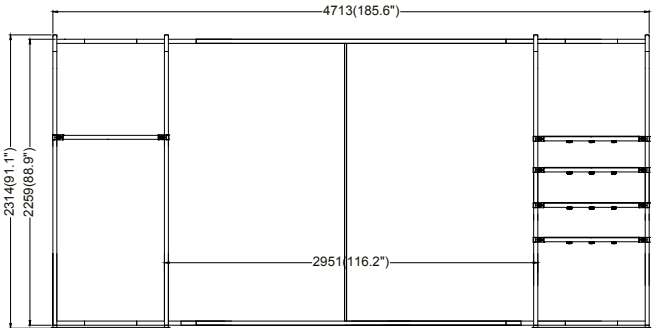

MDSR-H-K03FS

Choose Base Color

73

74

Hardware												Graphics		Accessories Optional			Shipping Case			Option				
1	4		73/74	2		117	2																	
5	6		75	10																				
10	2		85	4																				
35	10		87	4																				
37	1		80	2																				
No.	Quantity	Confirm	No.	Quantity	Confirm	No.	Quantity	Confirm	No.	Quantity	Confirm	Confirm	No.	Quantity	Confirm	No.	Quantity	Confirm	No.	Quantity	Confirm	No.	Quantity	Confirm