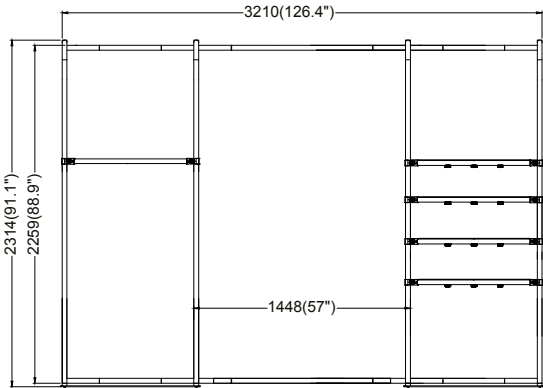

MDSR-H-K01FS

Choose Base Color

73

74

Hardware											Graphics		Accessories Optional			Shipping Case			Option			
1	4		75	10								Single or Double-sided	88			Carton						
3	2		85	4								None	94			WLBS-P -CASE						
5	6		87	4								Complete										
35	10		80	2								Split-ship										
73/74	2		117	2																		
No.	Quantity	Confirm	No.	Quantity	Confirm	No.	Quantity	Confirm	No.	Quantity	Confirm		Confirm	No.	Quantity	Confirm	No.	Quantity	Confirm	No.	Quantity	Confirm