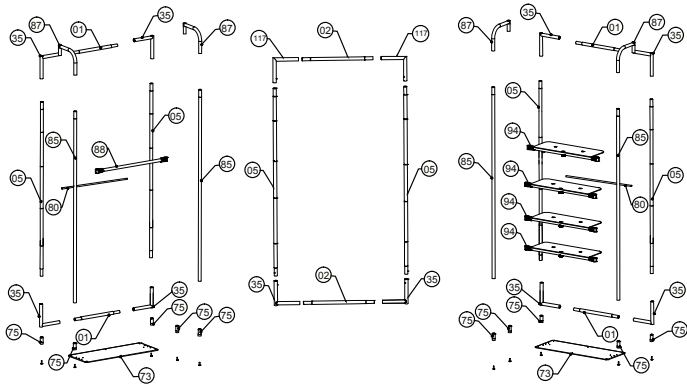

MDSR-H-KOOF5

Choose Base Color

73

74

Hardware												Graphics		Accessories Optional			Shipping Case			Option						
1	4		75	10	/							Single or Double-sided		88			Carton									
2	2		85	4								None		94			WLBS-P -CASE									
5	6		87	4								Complete														
35	10		80	2								Split-ship														
73/74	2		117	2																						
No.	Quantity	Confirm	No.	Quantity	Confirm	No.	Quantity	Confirm	No.	Quantity	Confirm	Confirm	No.	Quantity	Confirm	No.	Quantity	Confirm	No.	Quantity	Confirm					

UPDATED: 2018/07/07