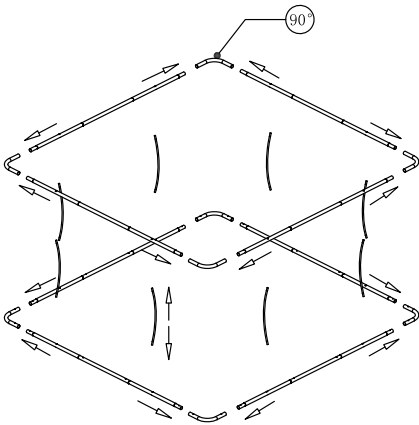

BLIMP-H-BQ12

Hardware					Graphics		Accessories				Shipping Case			Option		
BLIMP-H-BQ12		1		OF-P-BG400L 31"Lx17"Wx11"H	1		Single or Double-sided				CA900					
Vertical Poles		8				None					CA500					
24"	32"		36"	42"	48"	Complete										
(Circle Height)						Split-ship										
BLIMP-P-Cab2224		1														
No.	Quantity	Confirm	No.	Quantity	Confirm	Confirm	No.	Quantity	Confirm	No.	Quantity	Confirm	No.	Quantity	Confirm