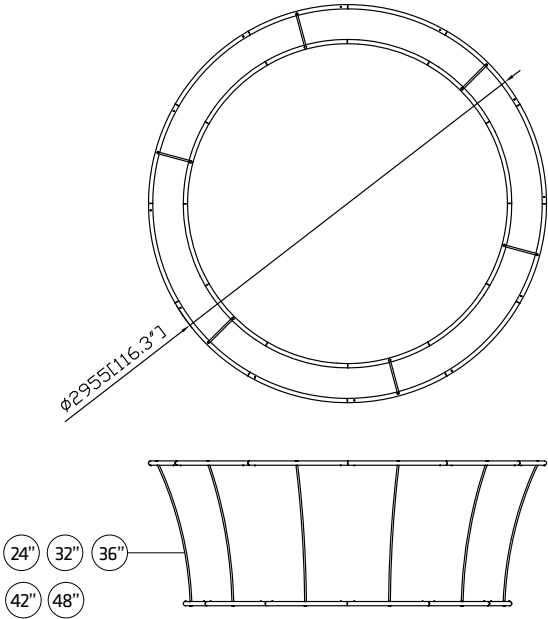

BLIMP-H-BTT0

Hardware						Graphics		Accessories				Shipping Case			Option				
BLIMP-H-BTT10	1		OF-P-BG400M 31"Lx12"Wx11"H	1		Single or Double-sided						CA900							
Vertical Poles	6	24" 32" 36" 42" 48" (Circle Height)				None						CA500							
						Complete													
							Split-ship												
BLIMP-P-Cab2223	1																		
No.	Quantity	Confirm	No.	Quantity	Confirm		Confirm	No.	Quantity	Confirm	No.	Quantity	Confirm	No.	Quantity	Confirm