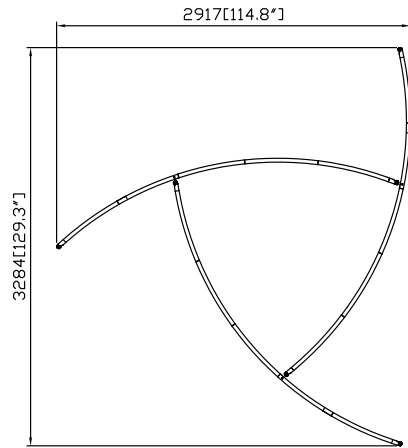

BLIMP-H-BEP10

- 24" 32" 36"
- 42" 48"