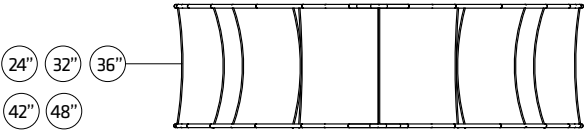

BLIMP-H-BEC12

Hardware						Graphics		Accessories				Shipping Case			Option						
BLIMP-H-BEC12	1		OF-P-BG400L 31"Lx17"Wx11"H	1		Single or Double-sided						CA900									
Vertical Poles	12					None						CA500									
24" 32" 36" 42" 48"						Complete															
(Circle Height)						Split-ship															
BLIMP-P-Cab2223	1																				
No.	Quantity	Confirm	No.	Quantity	Confirm		Confirm	No.	Quantity	Confirm	No.	Quantity	Confirm	No.	Quantity	Confirm