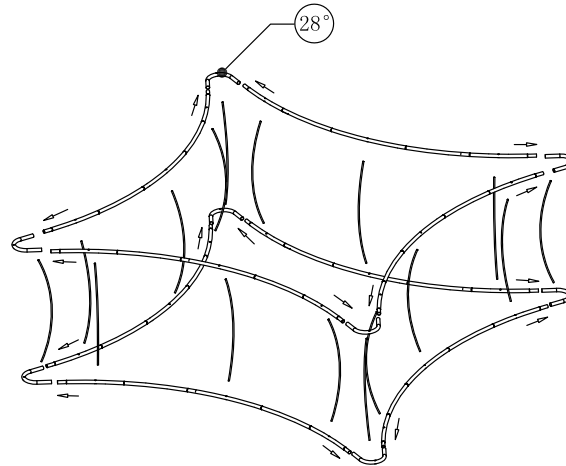

BLIMP-H-BQC10

Hardware						Graphics		Accessories				Shipping Case			Option						
BLIMP-H-BQC10	1		OF-P-BG400M 31"Lx12"Wx11"H	1		Single or Double-sided						CA900									
Vertical Poles	16					None						CA500									
24" 32" 36" 42" 48"						Complete															
(Circle Height)						Split-ship															
BLIMP-P-Cab2224	1																				
No.	Quantity	Confirm	No.	Quantity	Confirm	Confirm	No.	Quantity	Confirm	No.	Quantity	Confirm	No.	Quantity	Confirm	No.	Quantity	Confirm