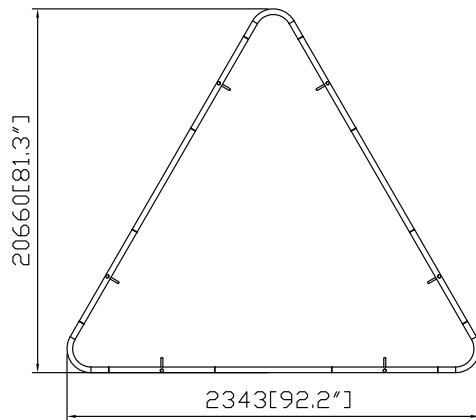

BLIMP-H-BE8

Hardware					Graphics		Accessories			Shipping Case			Option			
BLIMP-H-BE8	1		OF-P-BG400M 31"Lx12"Wx11"H	1		Single or Double-sided					CA900					
Vertical Poles						None					CA500					
24" 32" 36" 42" 48"	6					Complete										
(Circle Height)						Split-ship										
BLIMP-P-Cab2153	1															
No.	Quantity	Confirm	No.	Quantity	Confirm	Confirm	No.	Quantity	Confirm	No.	Quantity	Confirm	No.	Quantity	Confirm