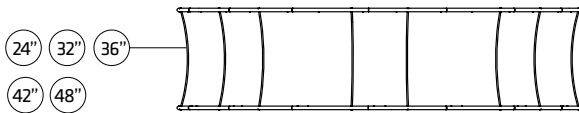

BLIMP-H-BT12

Hardware						Graphics		Accessories				Shipping Case			Option						
BLIMP-H-BT12	1		OF-P-BG400L 31\"Lx17\"Wx11\"H	1		Single or Double-sided						CA900									
Vertical Poles	8					None						CA500									
24\" 32\" 36\" 42\" 48\"						Complete															
(Circle Height)						Split-ship															
BLIMP-P-Cab2224	1																				
No.	Quantity	Confirm	No.	Quantity	Confirm		Confirm	No.	Quantity	Confirm	No.	Quantity	Confirm	No.	Quantity	Confirm