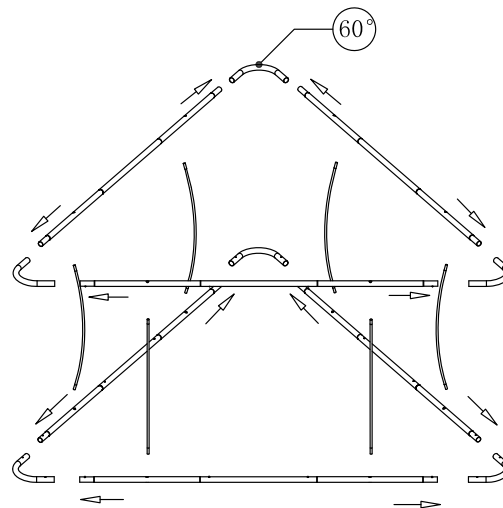

BLIMP-H-BE8

Hardware					Graphics		Accessories			Shipping Case			Option			
BLIMP-H-BE8	1		OF-P-BG400M 31"Lx12"Wx11"H	1		Single or Double-sided					CA900					
Vertical Poles						None					CA500					
24" 32" 36" 42" 48"	6					Complete										
(Circle Height)						Split-ship										
BLIMP-P-Cab2153	1															
No.	Quantity	Confirm	No.	Quantity	Confirm	Confirm	No.	Quantity	Confirm	No.	Quantity	Confirm	No.	Quantity	Confirm