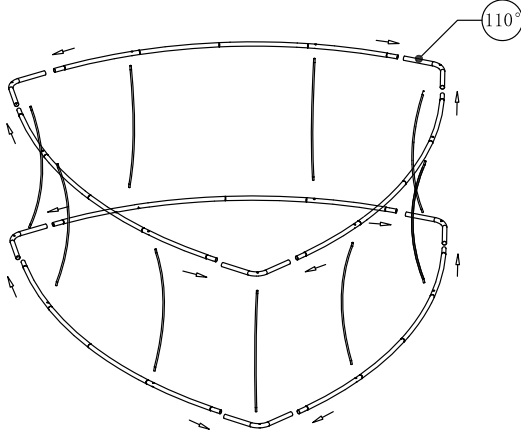

BLIMP-H-BEC10

Hardware					Graphics		Accessories				Shipping Case			Option		
BLIMP-H-BEC10	1		OF-P-BG400M 31\"Lx12\"Wx11\"H	1		Single or Double-sided					CA900					
Vertical Poles						None					CA500					
24\" 32\" 36\" 42\" 48\"	9					Complete										
(Circle Height)						Split-ship										
BLIMP-P-Cab2223	1															
No.	Quantity	Confirm	No.	Quantity	Confirm		Confirm	No.	Quantity	Confirm	No.	Quantity	Confirm	No.	Quantity	Confirm