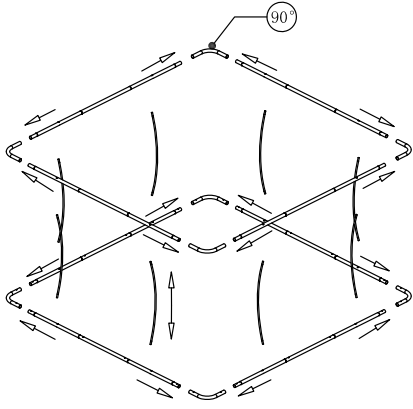

BLIMP-H-BQ15

Hardware						Graphics		Accessories				Shipping Case			Option		
BLIMP-H-BQ15	1		OF-P-BG400XL 32"Lx20"Wx15"H	1		Single or Double-sided						CA900					
Vertical Poles	12					None						CA500					
24" 32" 36" 42" 48"						Complete											
(Circle Height)						Split-ship											
BLIMP-P-Cab2264	1																
No.	Quantity	Confirm	No.	Quantity	Confirm		Confirm	No.	Quantity	Confirm	No.	Quantity	Confirm	No.	Quantity	Confirm