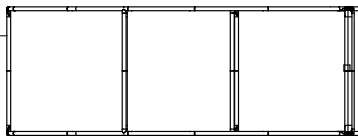

- 24" 32" 36"
- 42" 48"