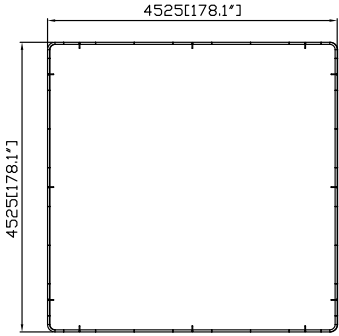

BLIMP-H-BQ15

Hardware						Graphics		Accessories				Shipping Case			Option		
BLIMP-H-BQ15	1		OF-P-BG400XL 32"Lx20"Wx15"H	1		Single or Double-sided						CA900					
Vertical Poles	12					None						CA500					
24" 32" 36" 42" 48"						Complete											
(Circle Height)						Split-ship											
BLIMP-P-Cab2264	1																
No.	Quantity	Confirm	No.	Quantity	Confirm		Confirm	No.	Quantity	Confirm	No.	Quantity	Confirm	No.	Quantity	Confirm