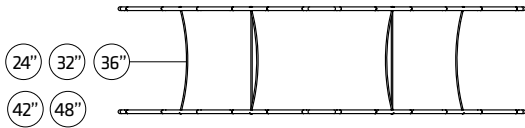

BLIMP-H-BE12

Hardware					Graphics		Accessories				Shipping Case			Option		
BLIMP-H-BE12	1		OF-P-BG400L 31"Lx17"Wx11"H	1		Single or Double-sided					CA900					
Vertical Poles						None					CA500					
24" 32" 36" 42" 48"	6					Complete										
(Circle Height)						Split-ship										
BLIMP-P-Cab2223	1															
No.	Quantity	Confirm	No.	Quantity	Confirm	Confirm	No.	Quantity	Confirm	No.	Quantity	Confirm	No.	Quantity	Confirm