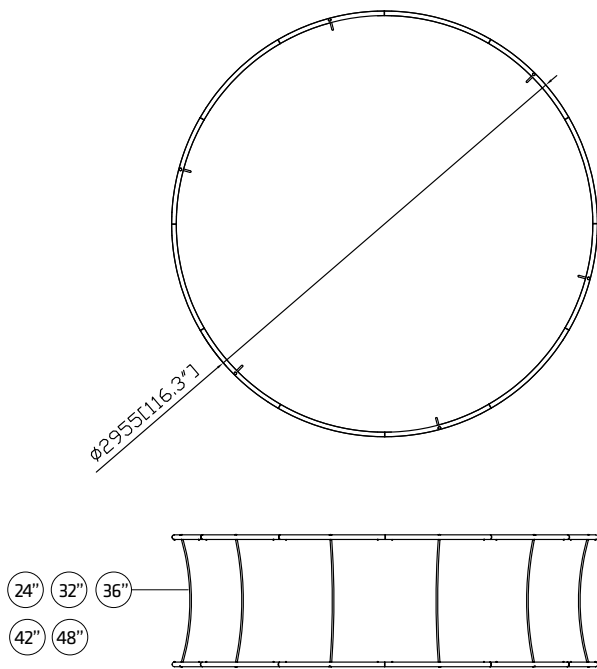

WAVELINE®
BLIMP

BLIMP-H-BT8

Hardware					Graphics		Accessories			Shipping Case			Option		
BLIMP-H-BT8	1		OF-P-BG400M 31"Lx12"Wx11"H	1		Single or Double-sided				CA900					
Vertical Poles						None				CA500					
24" 32" 36" 42" 48"	6					Complete									
(Circle Height)						Split-ship									
BLIMP-P-Cab2223	1														
No.	Quantity	Confirm	No.	Quantity	Confirm	Confirm	No.	Quantity	Confirm	No.	Quantity	Confirm	No.	Quantity	Confirm

BLIMP-H-BT10

Hardware						Graphics		Accessories			Shipping Case			Option			
BLIMP-H-BT10	1		OF-P-BG400M 31"Lx12"Wx11"H	1		Single or Double-sided					CA900						
Vertical Poles	6	24" 32" 36" 42" 48" (Circle Height)				None					CA500						
						Complete											
							Split-ship										
BLIMP-P-Cab2223	1																
No.	Quantity	Confirm	No.	Quantity	Confirm	Confirm	No.	Quantity	Confirm	No.	Quantity	Confirm	No.	Quantity	Confirm		