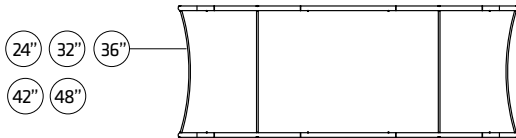

BLIMP-H-BQ8

Hardware						Graphics		Accessories				Shipping Case			Option						
BLIMP-H-BQ8	1		OF-P-BG400M 31"Lx12"Wx11"H	1		Single or Double-sided						CA900									
Vertical Poles	8					None						CA500									
24" 32" 36" 42" 48"						Complete															
(Circle Height)						Split-ship															
BLIMP-P-Cab2224	1																				
No.	Quantity	Confirm	No.	Quantity	Confirm	Confirm	No.	Quantity	Confirm	No.	Quantity	Confirm	No.	Quantity	Confirm	No.	Quantity	Confirm