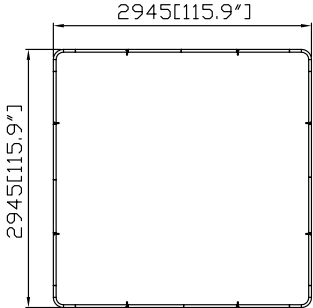

BLIMP-H-BQ10

Hardware						Graphics		Accessories				Shipping Case			Option						
BLIMP-H-BQ10	1		OF-P-BG400M 31"Lx12"Wx11"H	1		Single or Double-sided						CA900									
Vertical Poles	8					None						CA500									
24" 32" 36" 42" 48"						Complete															
(Circle Height)						Split-ship															
BLIMP-P-Cab2224	1																				
No.	Quantity	Confirm	No.	Quantity	Confirm		Confirm	No.	Quantity	Confirm	No.	Quantity	Confirm	No.	Quantity	Confirm