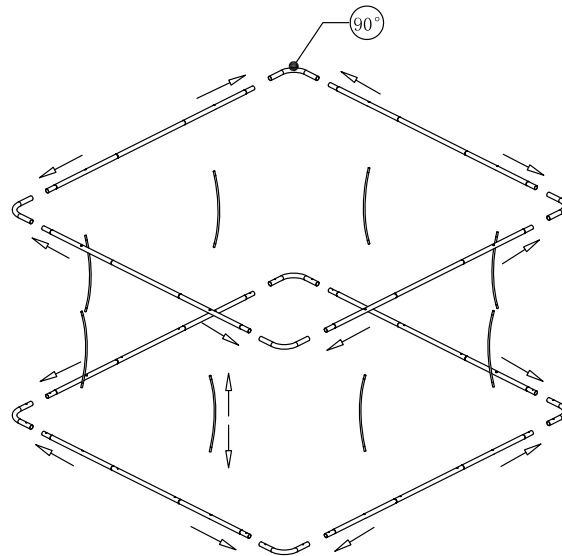

BLIMP-H-BQ8

Hardware						Graphics		Accessories				Shipping Case			Option						
BLIMP-H-BQ8	1		OF-P-BG400M 31"Lx12"Wx11"H	1		Single or Double-sided						CA900									
Vertical Poles	8					None						CA500									
24" 32" 36" 42" 48"						Complete															
(Circle Height)						Split-ship															
BLIMP-P-Cab2224	1																				
No.	Quantity	Confirm	No.	Quantity	Confirm	Confirm	No.	Quantity	Confirm	No.	Quantity	Confirm	No.	Quantity	Confirm	No.	Quantity	Confirm