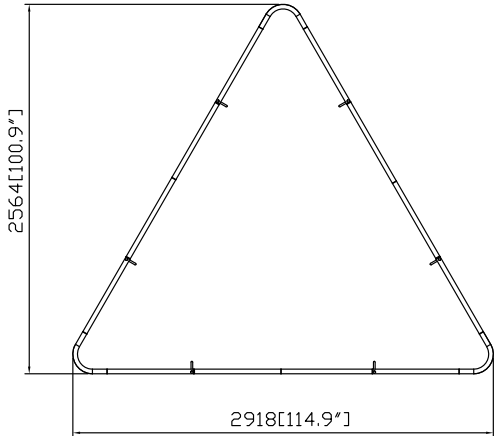

BLIMP-H-BE10