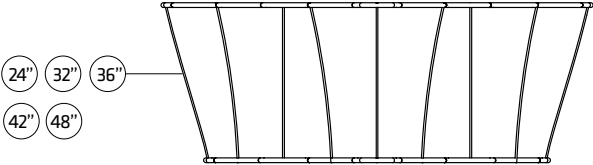

BLIMP-H-BET10

Hardware					Graphics		Accessories			Shipping Case			Option			
BLIMP-H-BET10	1		OF-P-BG400M 31"Lx12"Wx11"H	1		Single or Double-sided					CA900					
Vertical Poles						None					CA500					
24" 32" 36" 42" 48"	9					Complete										
(Circle Height)						Split-ship										
BLIMP-P-Cab2223	1															
No.	Quantity	Confirm	No.	Quantity	Confirm	Confirm	No.	Quantity	Confirm	No.	Quantity	Confirm	No.	Quantity	Confirm