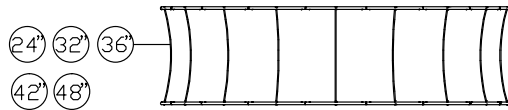

BLIMP-H-BT15

Hardware						Graphics		Accessories				Shipping Case			Option		
BLIMP-H-BT15	1		OF-P-BG400XL 32"Lx20"Wx15"H	1		Single or Double-sided						CA900					
Vertical Poles						None						CA500					
24" 32" 36" 42" 48"	12					Complete											
(Circle Height)						Split-ship											
BLIMP-P-Cab2263	1																
No.	Quantity	Confirm	No.	Quantity	Confirm		Confirm	No.	Quantity	Confirm	No.	Quantity	Confirm	No.	Quantity	Confirm