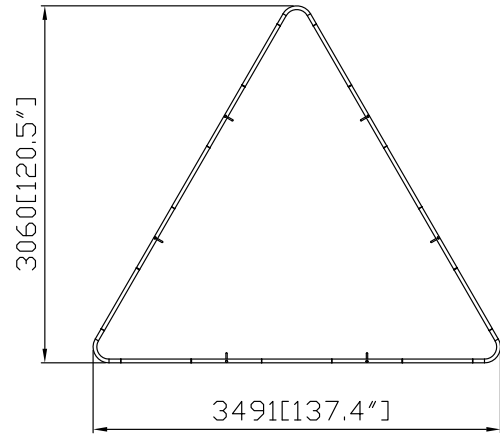

BLIMP-H-BE12

Hardware					Graphics		Accessories				Shipping Case			Option		
BLIMP-H-BE12	1		OF-P-BG400L 31"Lx17"Wx11"H	1		Single or Double-sided					CA900					
Vertical Poles						None					CA500					
24" 32" 36" 42" 48"	6					Complete										
(Circle Height)						Split-ship										
BLIMP-P-Cab2223	1															
No.	Quantity	Confirm	No.	Quantity	Confirm	Confirm	No.	Quantity	Confirm	No.	Quantity	Confirm	No.	Quantity	Confirm