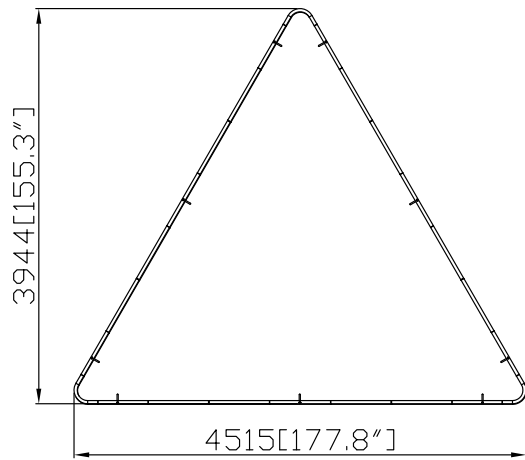

BLIMP-H-BE15

Hardware						Graphics		Accessories				Shipping Case			Option					
BLIMP-H-BE15	1		OF-P-BG400XL 32"Lx20"Wx15"H	1		Single or Double-sided						CA900								
Vertical Poles	12					None						CA500								
24" 32" 36" 42" 48"						Complete														
(Circle Height)						Split-ship														
BLIMP-P-Cab2263	1																			
No.	Quantity	Confirm	No.	Quantity	Confirm	Confirm	Confirm	No.	Quantity	Confirm	No.	Quantity	Confirm	No.	Quantity	Confirm