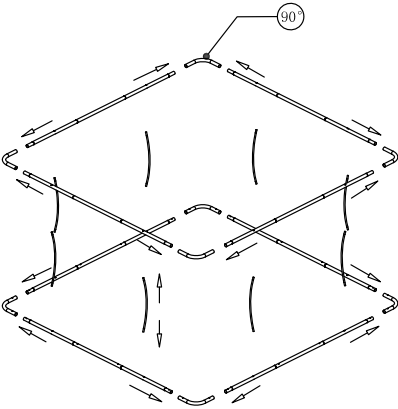

BLIMP-H-BQ10

Hardware						Graphics		Accessories				Shipping Case			Option						
BLIMP-H-BQ10	1		OF-P-BG400M 31"Lx12"Wx11"H	1		Single or Double-sided						CA900									
Vertical Poles	8					None						CA500									
24" 32" 36" 42" 48"						Complete															
(Circle Height)						Split-ship															
BLIMP-P-Cab2224	1																				
No.	Quantity	Confirm	No.	Quantity	Confirm		Confirm	No.	Quantity	Confirm	No.	Quantity	Confirm	No.	Quantity	Confirm