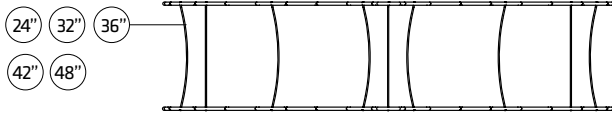

BLIMP-H-BE15

Hardware						Graphics		Accessories				Shipping Case			Option					
BLIMP-H-BE15	1		OF-P-BG400XL 32"Lx20"Wx15"H	1		Single or Double-sided						CA900								
Vertical Poles	12					None						CA500								
24" 32" 36" 42" 48"						Complete														
(Circle Height)						Split-ship														
BLIMP-P-Cab2263	1																			
No.	Quantity	Confirm	No.	Quantity	Confirm	Confirm	Confirm	No.	Quantity	Confirm	No.	Quantity	Confirm	No.	Quantity	Confirm