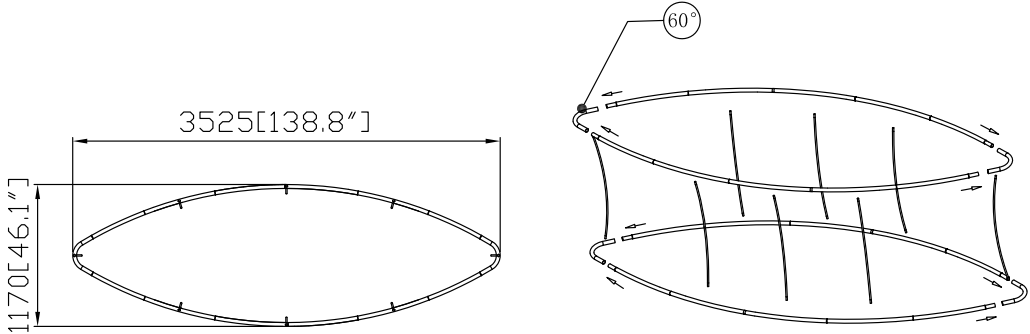

BLIMP-H-B012

Hardware						Graphics		Accessories				Shipping Case			Option						
BLIMP-H-B012	1		OF-P-BG400M 31"Lx12"Wx11"H	1		Single or Double-sided						CA900									
Vertical Poles	8					None						CA500									
24" 32" 36" 42" 48"						Complete															
(Circle Height)						Split-ship															
BLIMP-P-Cab2224	1																				
No.	Quantity	Confirm	No.	Quantity	Confirm		Confirm	No.	Quantity	Confirm	No.	Quantity	Confirm	No.	Quantity	Confirm