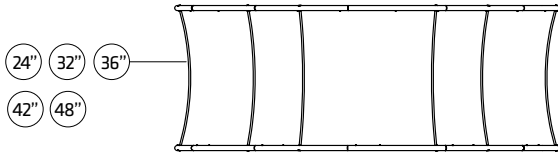

WAVELINE®
BLIMP

BLIMP-H-BT8

Hardware					Graphics		Accessories			Shipping Case			Option		
BLIMP-H-BT8	1		OF-P-BG400M 31"Lx12"Wx11"H	1		Single or Double-sided				CA900					
Vertical Poles						None				CA500					
24" 32" 36" 42" 48"	6					Complete									
(Circle Height)						Split-ship									
BLIMP-P-Cab2223	1														
No.	Quantity	Confirm	No.	Quantity	Confirm	Confirm	No.	Quantity	Confirm	No.	Quantity	Confirm	No.	Quantity	Confirm

BLIMP-H-BT10

Hardware						Graphics		Accessories			Shipping Case			Option			
BLIMP-H-BT10	1		OF-P-BG400M 31"Lx12"Wx11"H	1		Single or Double-sided					CA900						
Vertical Poles	6	24" 32" 36" 42" 48" (Circle Height)				None					CA500						
						Complete											
							Split-ship										
BLIMP-P-Cab2223	1																
No.	Quantity	Confirm	No.	Quantity	Confirm	Confirm	No.	Quantity	Confirm	No.	Quantity	Confirm	No.	Quantity	Confirm		