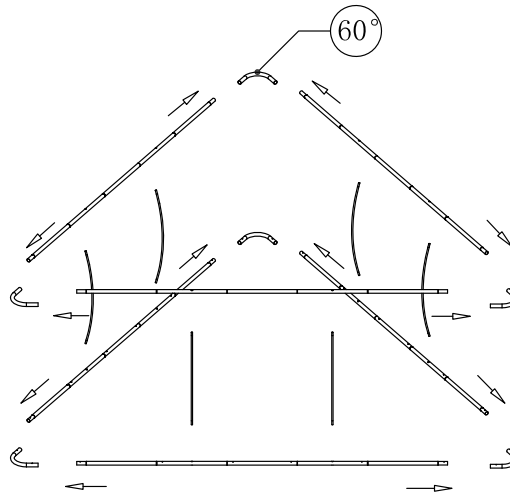

BLIMP-H-BE8

Hardware					Graphics		Accessories			Shipping Case			Option			
BLIMP-H-BE8	1		OF-P-BG400M 31"Lx12"Wx11"H	1		Single or Double-sided					CA900					
Vertical Poles						None					CA500					
24" 32" 36" 42" 48"	6					Complete										
(Circle Height)						Split-ship										
BLIMP-P-Cab2153	1															
No.	Quantity	Confirm	No.	Quantity	Confirm	Confirm	No.	Quantity	Confirm	No.	Quantity	Confirm	No.	Quantity	Confirm	

BLIMP-H-BE10

- 24"
- 32"
- 36"
- 42"
- 48"

Hardware					Graphics		Accessories			Shipping Case			Option		
BLIMP-H-BE10	1		OF-P-BG400M 31"Lx12"Wx11"H	1		Single or Double-sided				CA900					
Vertical Poles						None				CA500					
24" 32" 36" 42" 48"	6					Complete									
(Circle Height)						Split-ship									
BLIMP-P-Cab2223	1														
No.	Quantity	Confirm	No.	Quantity	Confirm	Confirm	No.	Quantity	Confirm	No.	Quantity	Confirm	No.	Quantity	Confirm

BLIMP-H-BE12

Hardware					Graphics		Accessories				Shipping Case			Option		
BLIMP-H-BE12	1		OF-P-BG400L 31"Lx17"Wx11"H	1		Single or Double-sided					CA900					
Vertical Poles						None					CA500					
24" 32" 36" 42" 48"	6					Complete										
(Circle Height)						Split-ship										
BLIMP-P-Cab2223	1															
No.	Quantity	Confirm	No.	Quantity	Confirm	Confirm	No.	Quantity	Confirm	No.	Quantity	Confirm	No.	Quantity	Confirm	