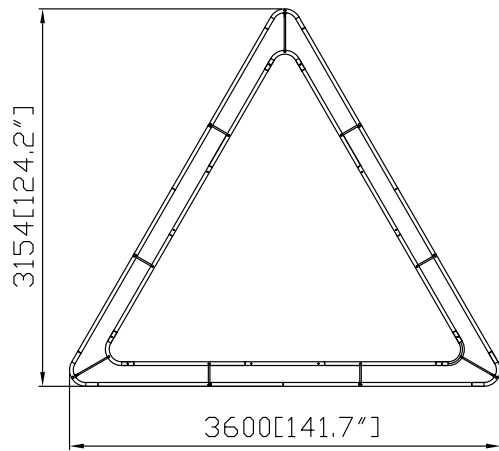

BLIMP-H-BET12

Hardware						Graphics		Accessories			Shipping Case			Option		
BLIMP-H-BET12	1		OF-P-BG400M 31"Lx12"Wx11"H	1		Single or Double-sided					CA900					
Vertical Poles						None					CA500					
24" 32" 36" 42" 48"	9					Complete										
(Circle Height)						Split-ship										
BLIMP-P-Cab2223	1															
No.	Quantity	Confirm	No.	Quantity	Confirm		Confirm	No.	Quantity	Confirm	No.	Quantity	Confirm	No.	Quantity	Confirm