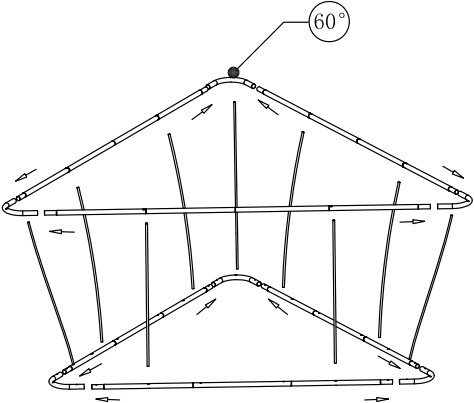

BLIMP-H-BET10

Hardware					Graphics		Accessories			Shipping Case			Option			
BLIMP-H-BET10	1		OF-P-BG400M 31"Lx12"Wx11"H	1		Single or Double-sided					CA900					
Vertical Poles						None					CA500					
24" 32" 36" 42" 48"	9					Complete										
(Circle Height)						Split-ship										
BLIMP-P-Cab2223	1															
No.	Quantity	Confirm	No.	Quantity	Confirm	Confirm	No.	Quantity	Confirm	No.	Quantity	Confirm	No.	Quantity	Confirm