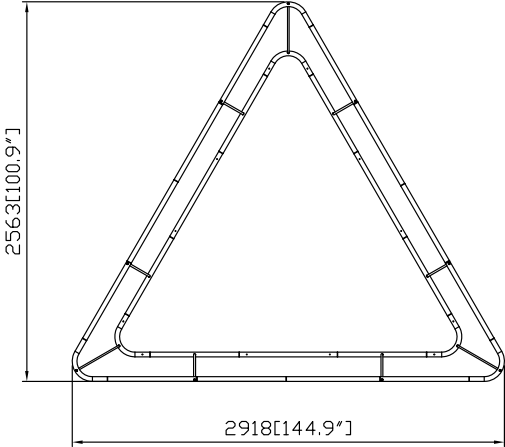

BLIMP-H-BET10

Hardware					Graphics		Accessories			Shipping Case			Option			
BLIMP-H-BET10	1		OF-P-BG400M 31"Lx12"Wx11"H	1		Single or Double-sided					CA900					
Vertical Poles						None					CA500					
24" 32" 36" 42" 48"	9					Complete										
(Circle Height)						Split-ship										
BLIMP-P-Cab2223	1															
No.	Quantity	Confirm	No.	Quantity	Confirm	Confirm	No.	Quantity	Confirm	No.	Quantity	Confirm	No.	Quantity	Confirm