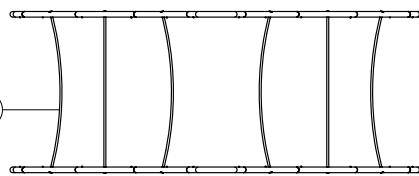

BLIMP-H-BE8

Hardware					Graphics		Accessories			Shipping Case			Option			
BLIMP-H-BE8	1		OF-P-BG400M 31"Lx12"Wx11"H	1		Single or Double-sided					CA900					
Vertical Poles						None					CA500					
24" 32" 36" 42" 48"	6					Complete										
(Circle Height)						Split-ship										
BLIMP-P-Cab2153	1															
No.	Quantity	Confirm	No.	Quantity	Confirm	Confirm	No.	Quantity	Confirm	No.	Quantity	Confirm	No.	Quantity	Confirm