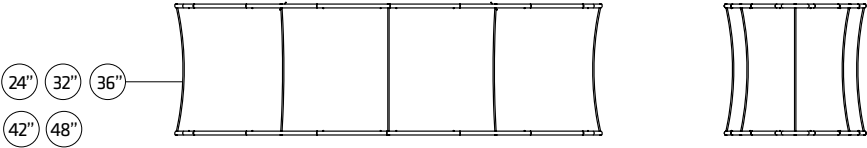

BLIMP-H-B012

Hardware						Graphics		Accessories				Shipping Case			Option						
BLIMP-H-B012	1		OF-P-BG400M 31"Lx12"Wx11"H	1		Single or Double-sided						CA900									
Vertical Poles	8					None						CA500									
24" 32" 36" 42" 48"						Complete															
(Circle Height)						Split-ship															
BLIMP-P-Cab2224	1																				
No.	Quantity	Confirm	No.	Quantity	Confirm		Confirm	No.	Quantity	Confirm	No.	Quantity	Confirm	No.	Quantity	Confirm