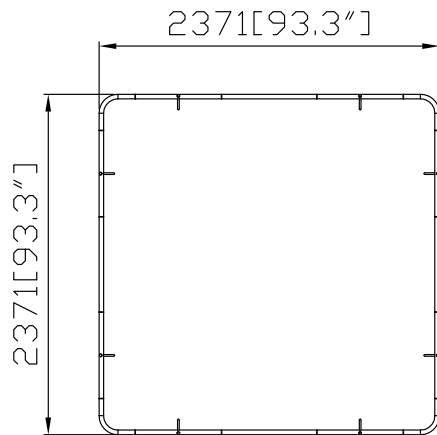

BLIMP-H-BQ8

Hardware						Graphics		Accessories				Shipping Case			Option						
BLIMP-H-BQ8	1		OF-P-BG400M 31"Lx12"Wx11"H	1		Single or Double-sided						CA900									
Vertical Poles	8					None						CA500									
24" 32" 36" 42" 48"						Complete															
(Circle Height)						Split-ship															
BLIMP-P-Cab2224	1																				
No.	Quantity	Confirm	No.	Quantity	Confirm	Confirm	No.	Quantity	Confirm	No.	Quantity	Confirm	No.	Quantity	Confirm	No.	Quantity	Confirm