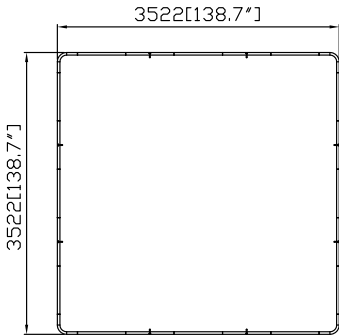

BLIMP-H-BQ12

Hardware					Graphics		Accessories				Shipping Case			Option		
BLIMP-H-BQ12		1		OF-P-BG400L 31"Lx17"Wx11"H	1		Single or Double-sided				CA900					
Vertical Poles		8				None					CA500					
24"	32"		36"	42"	48"	Complete										
(Circle Height)						Split-ship										
BLIMP-P-Cab2224		1														
No.	Quantity	Confirm	No.	Quantity	Confirm	Confirm	No.	Quantity	Confirm	No.	Quantity	Confirm	No.	Quantity	Confirm