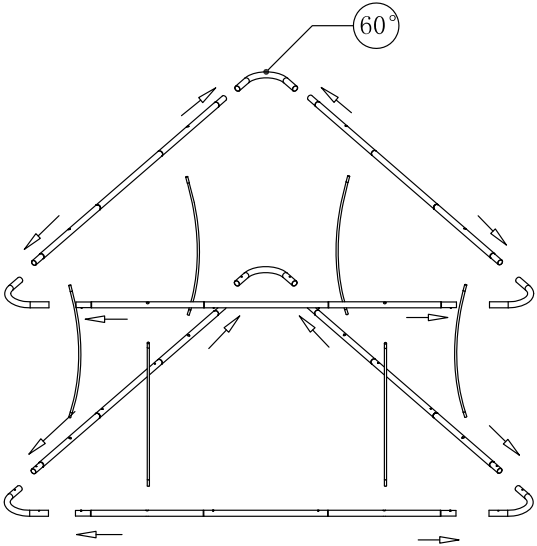

BLIMP-H-BQ15

Hardware						Graphics		Accessories				Shipping Case			Option		
BLIMP-H-BQ15	1		OF-P-BG400XL 32"Lx20"Wx15"H	1		Single or Double-sided						CA900					
Vertical Poles	12					None						CA500					
24" 32" 36" 42" 48"						Complete											
(Circle Height)						Split-ship											
BLIMP-P-Cab2264	1																
No.	Quantity	Confirm	No.	Quantity	Confirm		Confirm	No.	Quantity	Confirm	No.	Quantity	Confirm	No.	Quantity	Confirm	

BLIMP-H-BE8

Hardware					Graphics		Accessories			Shipping Case			Option			
BLIMP-H-BE8	1		OF-P-BG400M 31"Lx12"Wx11"H	1		Single or Double-sided					CA900					
Vertical Poles						None					CA500					
24" 32" 36" 42" 48"	6					Complete										
(Circle Height)						Split-ship										
BLIMP-P-Cab2153	1															
No.	Quantity	Confirm	No.	Quantity	Confirm	Confirm	No.	Quantity	Confirm	No.	Quantity	Confirm	No.	Quantity	Confirm	

BLIMP-H-BE10

- 24"
- 32"
- 36"
- 42"
- 48"

Hardware					Graphics		Accessories			Shipping Case			Option		
BLIMP-H-BE10	1		OF-P-BG400M 31"Lx12"Wx11"H	1		Single or Double-sided				CA900					
Vertical Poles						None				CA500					
24" 32" 36" 42" 48"	6					Complete									
(Circle Height)						Split-ship									
BLIMP-P-Cab2223	1														
No.	Quantity	Confirm	No.	Quantity	Confirm	Confirm	No.	Quantity	Confirm	No.	Quantity	Confirm	No.	Quantity	Confirm