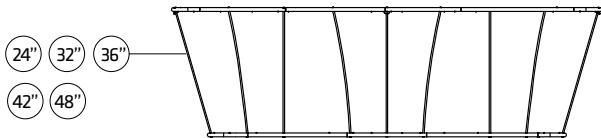

BLIMP-H-BET12

Hardware						Graphics		Accessories			Shipping Case			Option		
BLIMP-H-BET12	1		OF-P-BG400M 31"Lx12"Wx11"H	1		Single or Double-sided					CA900					
Vertical Poles						None					CA500					
24" 32" 36" 42" 48"	9					Complete										
(Circle Height)						Split-ship										
BLIMP-P-Cab2223	1															
No.	Quantity	Confirm	No.	Quantity	Confirm		Confirm	No.	Quantity	Confirm	No.	Quantity	Confirm	No.	Quantity	Confirm