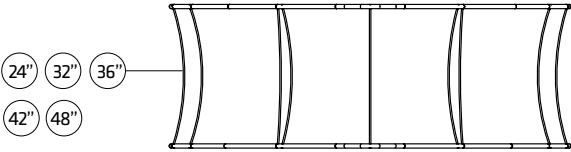

BLIMP-H-BEC10

Hardware					Graphics		Accessories				Shipping Case			Option		
BLIMP-H-BEC10	1		OF-P-BG400M 31\"Lx12\"Wx11\"H	1		Single or Double-sided					CA900					
Vertical Poles						None					CA500					
24\" 32\" 36\" 42\" 48\"	9					Complete										
(Circle Height)						Split-ship										
BLIMP-P-Cab2223	1															
No.	Quantity	Confirm	No.	Quantity	Confirm		Confirm	No.	Quantity	Confirm	No.	Quantity	Confirm	No.	Quantity	Confirm