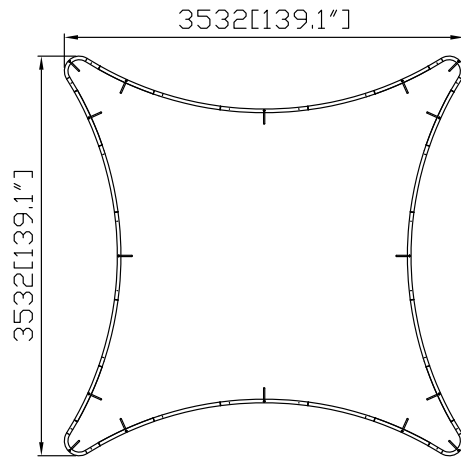

BLIMP-H-BQC12

Hardware						Graphics		Accessories				Shipping Case			Option			
BLIMP-H-BQC12	1		OF-P-BG400M 31\"Lx12\"Wx11\"H	1		Single or Double-sided						CA900						
Vertical Poles	16					None						CA500						
24\" 32\" 36\" 42\" 48\"						Complete												
(Circle Height)						Split-ship												
BLIMP-P-Cab2224	1																	
No.	Quantity	Confirm	No.	Quantity	Confirm	Confirm	No.	Quantity	Confirm	No.	Quantity	Confirm	No.	Quantity	Confirm	No.	Quantity	Confirm