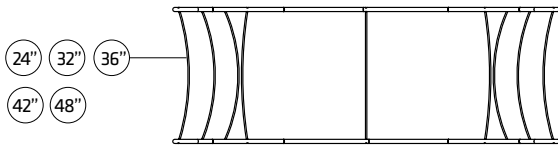

BLIMP-H-BQC10

Hardware						Graphics		Accessories				Shipping Case			Option						
BLIMP-H-BQC10	1		OF-P-BG400M 31"Lx12"Wx11"H	1		Single or Double-sided						CA900									
Vertical Poles	16					None						CA500									
24" 32" 36" 42" 48"						Complete															
(Circle Height)						Split-ship															
BLIMP-P-Cab2224	1																				
No.	Quantity	Confirm	No.	Quantity	Confirm	Confirm	No.	Quantity	Confirm	No.	Quantity	Confirm	No.	Quantity	Confirm	No.	Quantity	Confirm