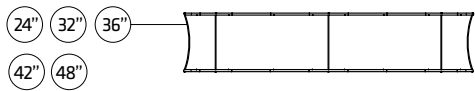

BLIMP-H-BQ15

Hardware						Graphics		Accessories				Shipping Case			Option		
BLIMP-H-BQ15	1		OF-P-BG400XL 32"Lx20"Wx15"H	1		Single or Double-sided						CA900					
Vertical Poles	12					None						CA500					
24" 32" 36" 42" 48"						Complete											
(Circle Height)						Split-ship											
BLIMP-P-Cab2264	1																
No.	Quantity	Confirm	No.	Quantity	Confirm		Confirm	No.	Quantity	Confirm	No.	Quantity	Confirm	No.	Quantity	Confirm