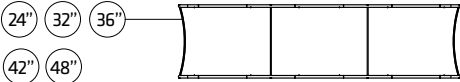

BLIMP-H-BQ12

Hardware					Graphics		Accessories				Shipping Case			Option		
BLIMP-H-BQ12		1		OF-P-BG400L 31"Lx17"Wx11"H	1		Single or Double-sided				CA900					
Vertical Poles		8				None					CA500					
24"	32"		36"	42"	48"	Complete										
(Circle Height)						Split-ship										
BLIMP-P-Cab2224		1														
No.	Quantity	Confirm	No.	Quantity	Confirm	Confirm	No.	Quantity	Confirm	No.	Quantity	Confirm	No.	Quantity	Confirm