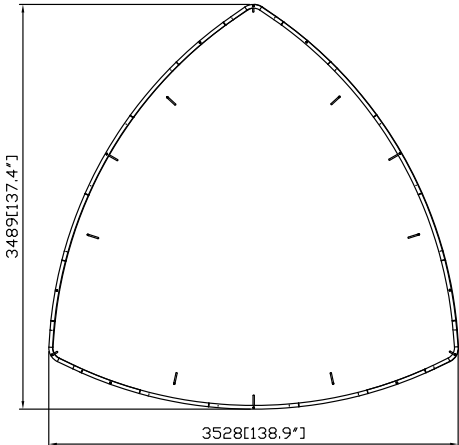

BLIMP-H-BEC12

Hardware						Graphics		Accessories				Shipping Case			Option						
BLIMP-H-BEC12	1		OF-P-BG400L 31"Lx17"Wx11"H	1		Single or Double-sided						CA900									
Vertical Poles	12					None						CA500									
24" 32" 36" 42" 48"						Complete															
(Circle Height)						Split-ship															
BLIMP-P-Cab2223	1																				
No.	Quantity	Confirm	No.	Quantity	Confirm		Confirm	No.	Quantity	Confirm	No.	Quantity	Confirm	No.	Quantity	Confirm