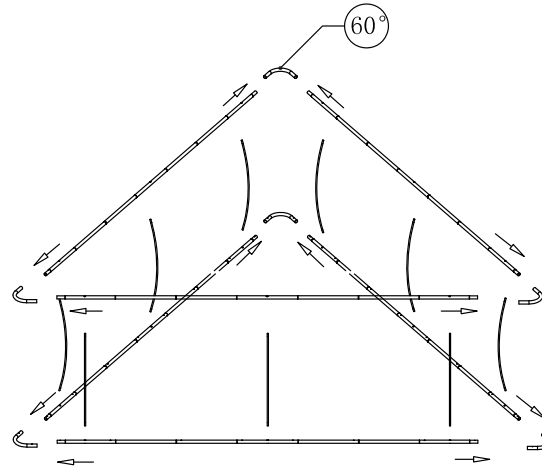

BLIMP-H-BE15

Hardware						Graphics		Accessories				Shipping Case			Option					
BLIMP-H-BE15	1		OF-P-BG400XL 32"Lx20"Wx15"H	1		Single or Double-sided						CA900								
Vertical Poles	12					None						CA500								
24" 32" 36" 42" 48"						Complete														
(Circle Height)						Split-ship														
BLIMP-P-Cab2263	1																			
No.	Quantity	Confirm	No.	Quantity	Confirm	Confirm	Confirm	No.	Quantity	Confirm	No.	Quantity	Confirm	No.	Quantity	Confirm