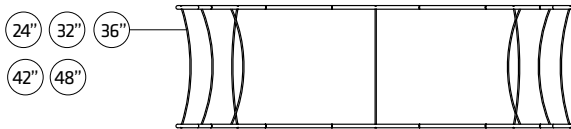

BLIMP-H-BQC12

Hardware						Graphics		Accessories				Shipping Case			Option			
BLIMP-H-BQC12	1		OF-P-BG400M 31\"Lx12\"Wx11\"H	1		Single or Double-sided						CA900						
Vertical Poles	16					None						CA500						
24\" 32\" 36\" 42\" 48\"						Complete												
(Circle Height)						Split-ship												
BLIMP-P-Cab2224	1																	
No.	Quantity	Confirm	No.	Quantity	Confirm	Confirm	No.	Quantity	Confirm	No.	Quantity	Confirm	No.	Quantity	Confirm	No.	Quantity	Confirm