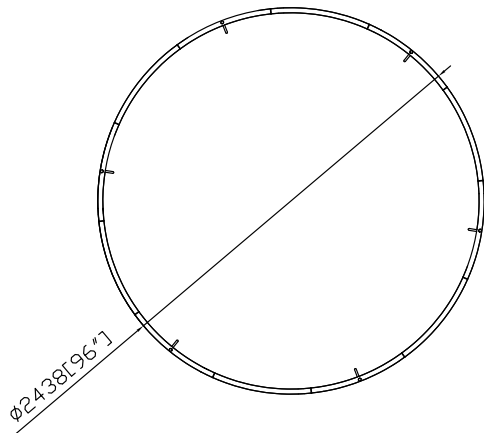

WAVELINE®
BLIMP

BLIMP-H-BT8

Hardware					Graphics		Accessories			Shipping Case			Option		
BLIMP-H-BT8	1		OF-P-BG400M 31"Lx12"Wx11"H	1		Single or Double-sided				CA900					
Vertical Poles						None				CA500					
24" 32" 36" 42" 48"	6					Complete									
(Circle Height)						Split-ship									
BLIMP-P-Cab2223	1														
No.	Quantity	Confirm	No.	Quantity	Confirm	Confirm	No.	Quantity	Confirm	No.	Quantity	Confirm	No.	Quantity	Confirm

BLIMP-H-BT10

Hardware						Graphics		Accessories			Shipping Case			Option			
BLIMP-H-BT10	1		OF-P-BG400M 31"Lx12"Wx11"H	1		Single or Double-sided					CA900						
Vertical Poles	6	24" 32" 36" 42" 48" (Circle Height)				None					CA500						
						Complete											
							Split-ship										
BLIMP-P-Cab2223	1																
No.	Quantity	Confirm	No.	Quantity	Confirm	Confirm	No.	Quantity	Confirm	No.	Quantity	Confirm	No.	Quantity	Confirm		