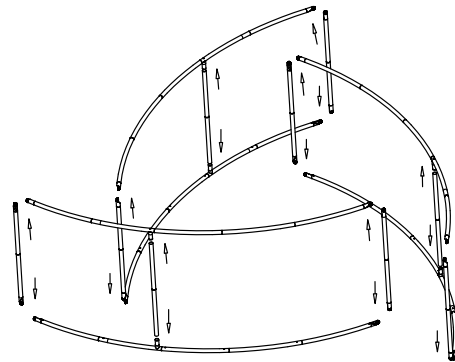

BLIMP-H-BEP10

- 24" 32" 36"
- 42" 48"