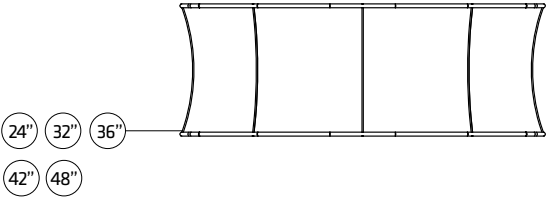

BLIMP-H-B010

Hardware						Graphics		Accessories				Shipping Case			Option						
BLIMP-H-B010	1		OF-P-BG400M 31\"Lx12\"Wx11\"H	1		Single or Double-sided						CA900									
Vertical Poles	8					None						CA500									
24\" 32\" 36\" 42\" 48\"						Complete															
(Circle Height)						Split-ship															
BLIMP-P-Cab2224	1																				
No.	Quantity	Confirm	No.	Quantity	Confirm	Confirm	No.	Quantity	Confirm	No.	Quantity	Confirm	No.	Quantity	Confirm	No.	Quantity	Confirm