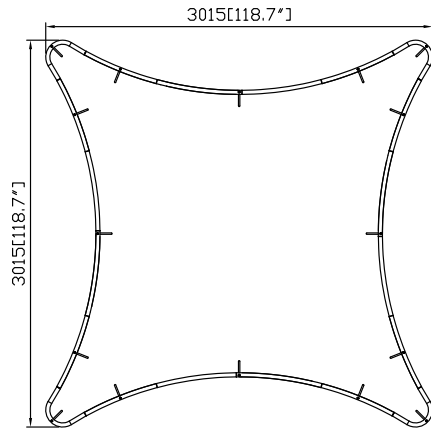

BLIMP-H-BQC10

Hardware						Graphics		Accessories				Shipping Case			Option						
BLIMP-H-BQC10	1		OF-P-BG400M 31"Lx12"Wx11"H	1		Single or Double-sided						CA900									
Vertical Poles	16					None						CA500									
24" 32" 36" 42" 48"						Complete															
(Circle Height)						Split-ship															
BLIMP-P-Cab2224	1																				
No.	Quantity	Confirm	No.	Quantity	Confirm	Confirm	No.	Quantity	Confirm	No.	Quantity	Confirm	No.	Quantity	Confirm	No.	Quantity	Confirm