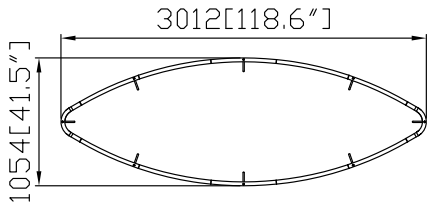

BLIMP-H-B010

Hardware						Graphics		Accessories				Shipping Case			Option						
BLIMP-H-B010	1		OF-P-BG400M 31\"Lx12\"Wx11\"H	1		Single or Double-sided						CA900									
Vertical Poles	8					None						CA500									
24\" 32\" 36\" 42\" 48\"						Complete															
(Circle Height)						Split-ship															
BLIMP-P-Cab2224	1																				
No.	Quantity	Confirm	No.	Quantity	Confirm	Confirm	No.	Quantity	Confirm	No.	Quantity	Confirm	No.	Quantity	Confirm	No.	Quantity	Confirm