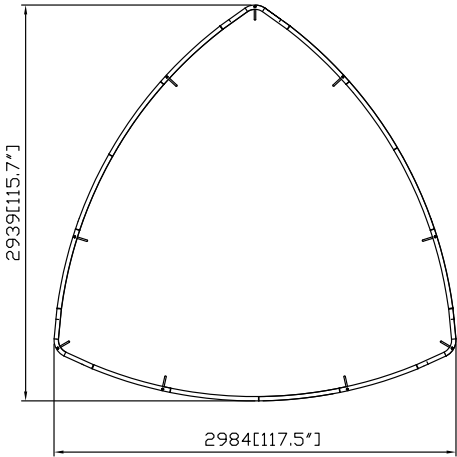

BLIMP-H-BEC10

Hardware					Graphics		Accessories				Shipping Case			Option		
BLIMP-H-BEC10	1		OF-P-BG400M 31\"Lx12\"Wx11\"H	1		Single or Double-sided					CA900					
Vertical Poles						None					CA500					
24\" 32\" 36\" 42\" 48\"	9					Complete										
(Circle Height)						Split-ship										
BLIMP-P-Cab2223	1															
No.	Quantity	Confirm	No.	Quantity	Confirm		Confirm	No.	Quantity	Confirm	No.	Quantity	Confirm	No.	Quantity	Confirm