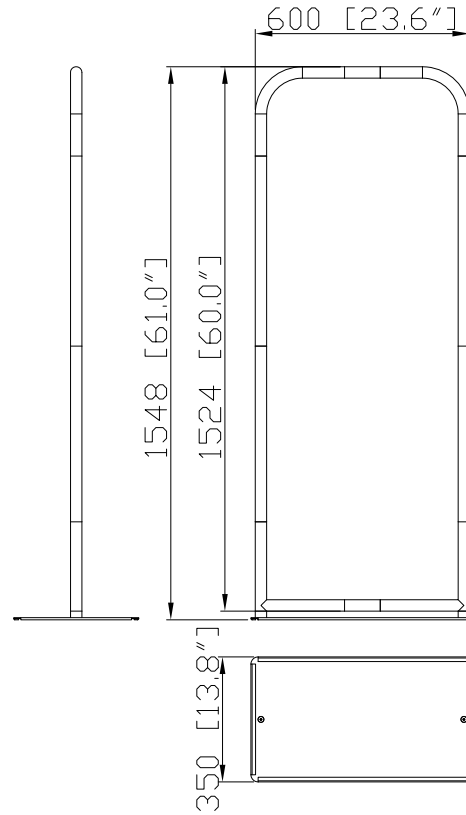

WAVELINE®
BANNER STANDS

WLBS-H-24060FR-B/W

Choose Base Color

Hardware						Graphics			Accessories			Shipping Case			Option					
(35)	2		(90)	2		/			Single or Double-sided			Carton								
(49)	2				None															
(67/68)	1				Complete															
(75)	2				Split-ship															
(78)	2																			
No.	Quantity	Confirm	No.	Quantity	Confirm	No.	Quantity	Confirm	No.	Quantity	Confirm	No.	Quantity	Confirm	No.	Quantity	Confirm	No.	Quantity	Confirm