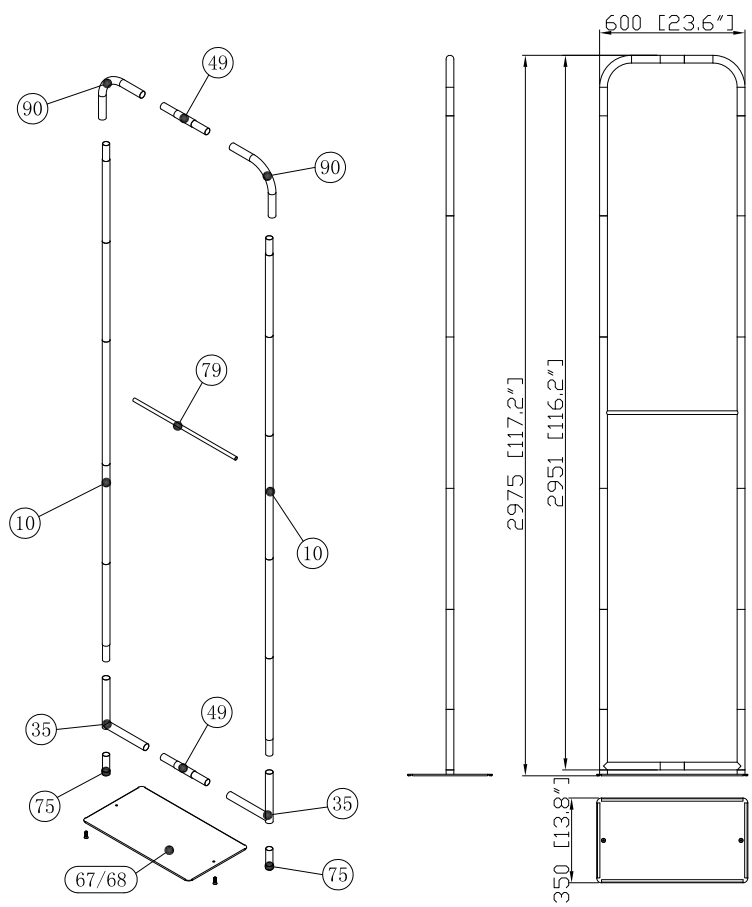

WLBS-H-24116FR-B/W

Hardware						Graphics						Accessories			Shipping Case			Option			
(10)	2		(79)	1		/						Single or Double-sided			Carton						
(35)	2		(90)	2	None																
(67/68)	1		Complete																		
(49)	2		Split-ship																		
(75)	2																				
No.	Quantity	Confirm	No.	Quantity	Confirm	No.	Quantity	Confirm	No.	Quantity	Confirm	Confirm	No.	Quantity	Confirm	No.	Quantity	Confirm	No.	Quantity	Confirm