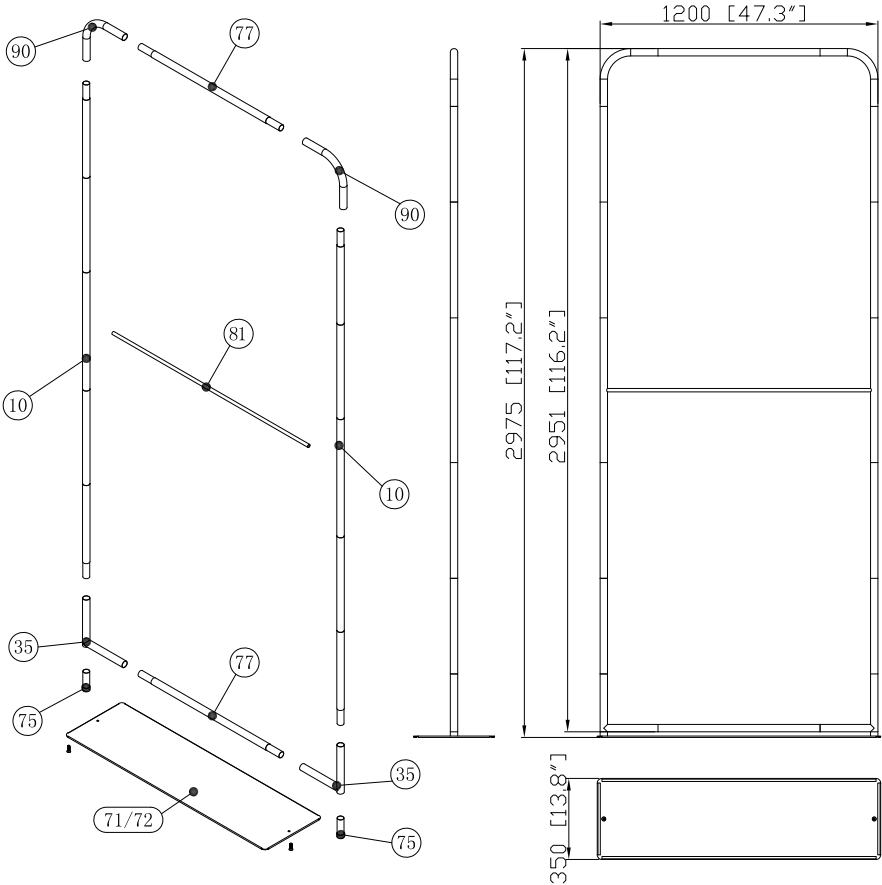

WLBS-H-48116FR-B/W

Hardware						Graphics			Accessories			Shipping Case			Option		
10	2		81	1		/			Single or Double-sided			Carton					
35	2		90	2	None												
71/72	1				Complete												
75	2				Split-ship												
77	2																
No.	Quantity	Confirm	No.	Quantity	Confirm	No.	Quantity	Confirm	No.	Quantity	Confirm	No.	Quantity	Confirm	No.	Quantity	Confirm