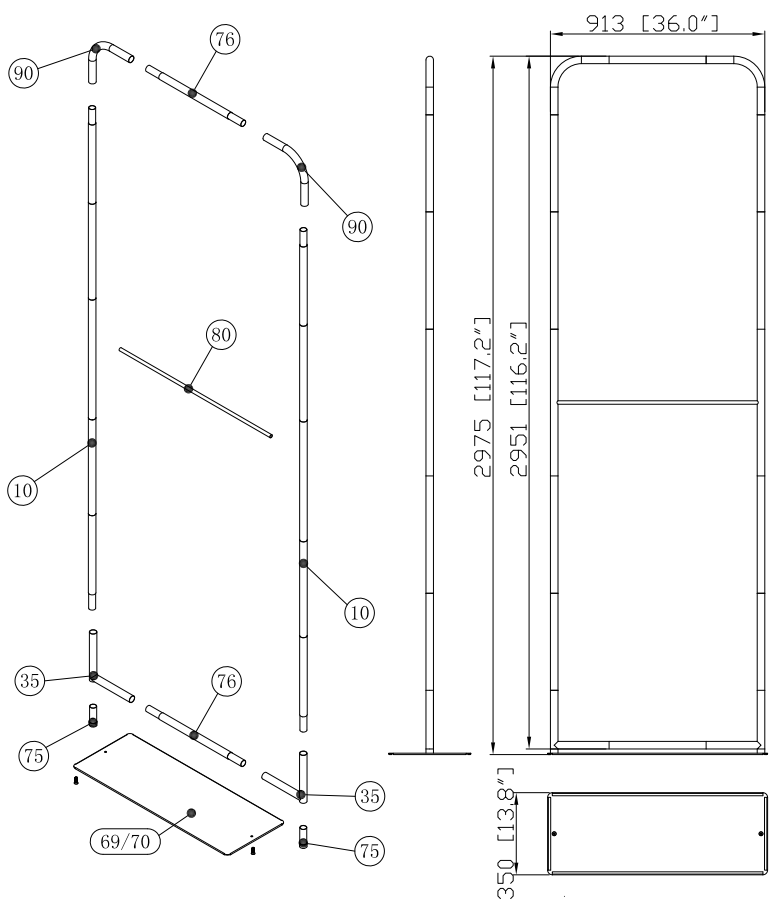

WLBS-H-36116FR-B/W

Hardware						Graphics			Accessories			Shipping Case			Option			
(10)	2		(80)	1		/			Single or Double-sided			Carton						
(35)	2		(90)	2	None													
(69/70)	1				Complete													
(75)	2				Split-ship													
(76)	2																	
No.	Quantity	Confirm	No.	Quantity	Confirm	No.	Quantity	Confirm	No.	Quantity	Confirm	No.	Quantity	Confirm	No.	Quantity	Confirm