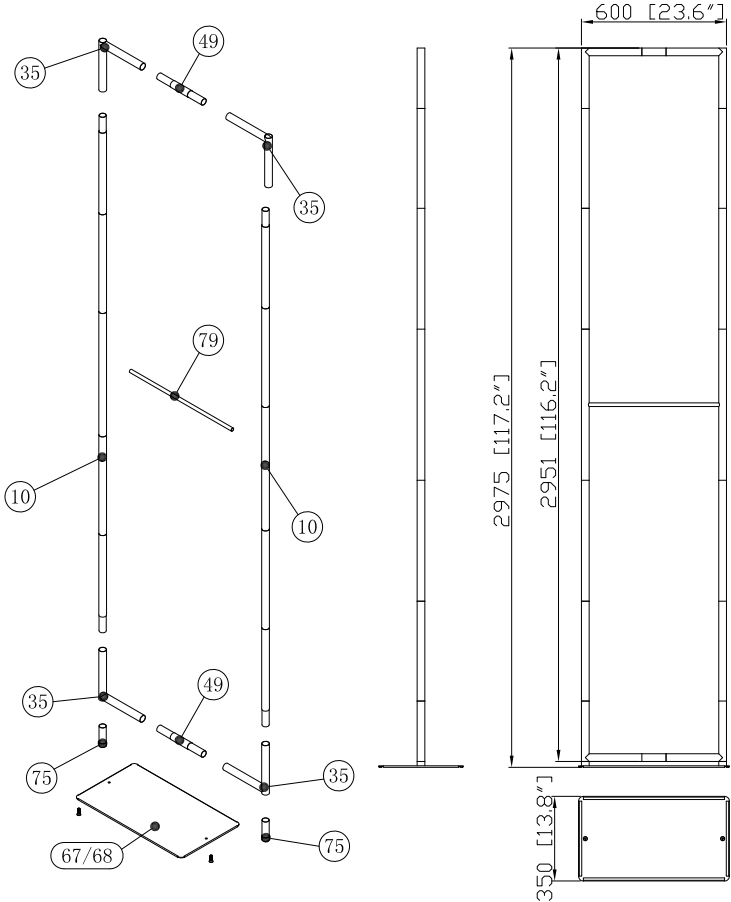

WLBS-H-24116FS-B/W

Hardware						Graphics			Accessories			Shipping Case			Option					
(10)	2		(79)	1		/			Single or Double-sided			Carton								
(35)	4				None															
(67/68)	1				Complete															
(49)	2				Split-ship															
(75)	2																			
No.	Quantity	Confirm	No.	Quantity	Confirm	No.	Quantity	Confirm	No.	Quantity	Confirm	No.	Quantity	Confirm	No.	Quantity	Confirm	No.	Quantity	Confirm