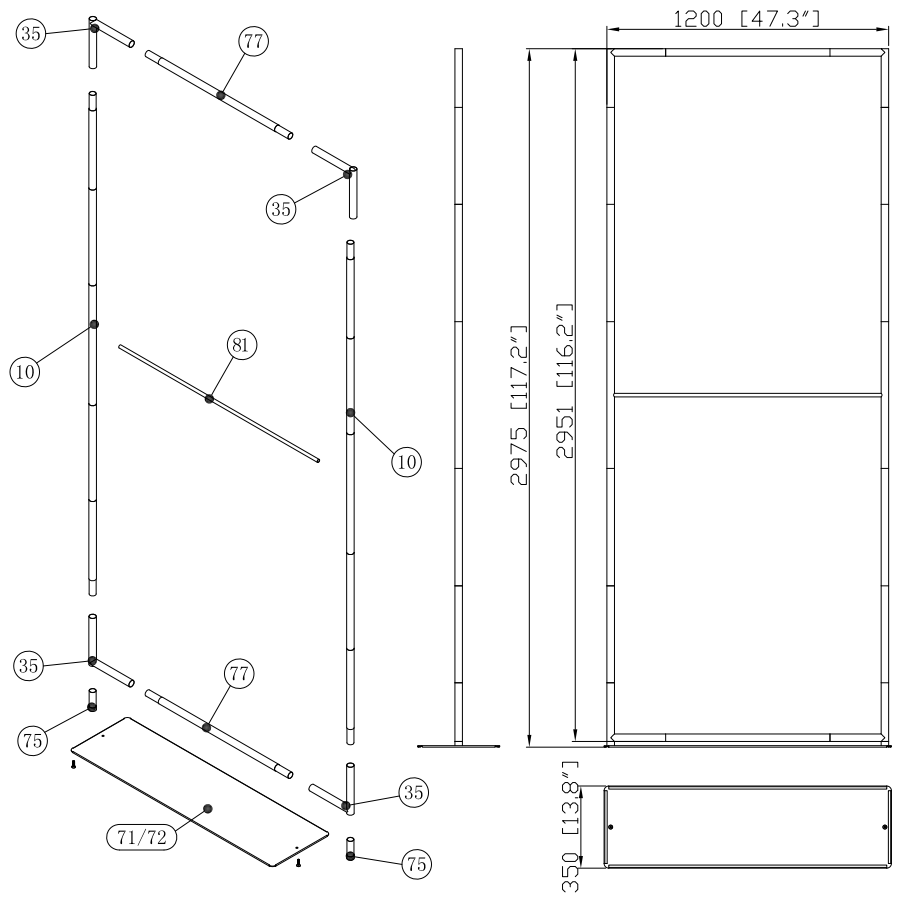

WLBS-H-48116FS-B/W

Hardware						Graphics						Accessories			Shipping Case			Option			
10	2		81	1		/						Single or Double-sided			Carton						
35	4				None																
71/72	1				Complete																
75	2				Split-ship																
77	2																				
No.	Quantity	Confirm	No.	Quantity	Confirm	No.	Quantity	Confirm	No.	Quantity	Confirm	Confirm	No.	Quantity	Confirm	No.	Quantity	Confirm	No.	Quantity	Confirm