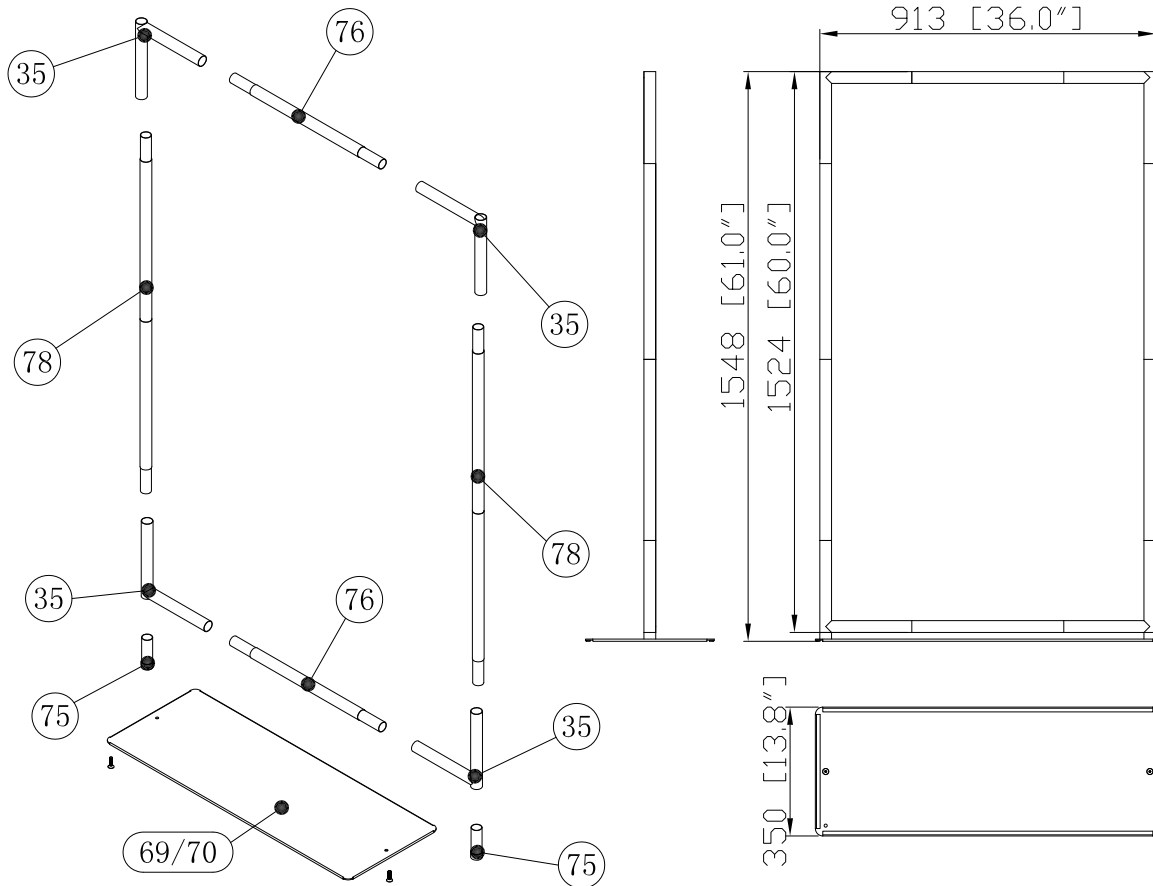

WLBS-H-36060FS-B/W

Choose Base Color

69

70

Hardware						Graphics		Accessories			Shipping Case			Option			
78	2					Single or Double-sided					Carton						
35	4					None											
69/70	1					Complete											
75	2					Split-ship											
76	2																
No.	Quantity	Confirm	No.	Quantity	Confirm	No.	Quantity	Confirm	No.	Quantity	Confirm	No.	Quantity	Confirm	No.	Quantity	Confirm