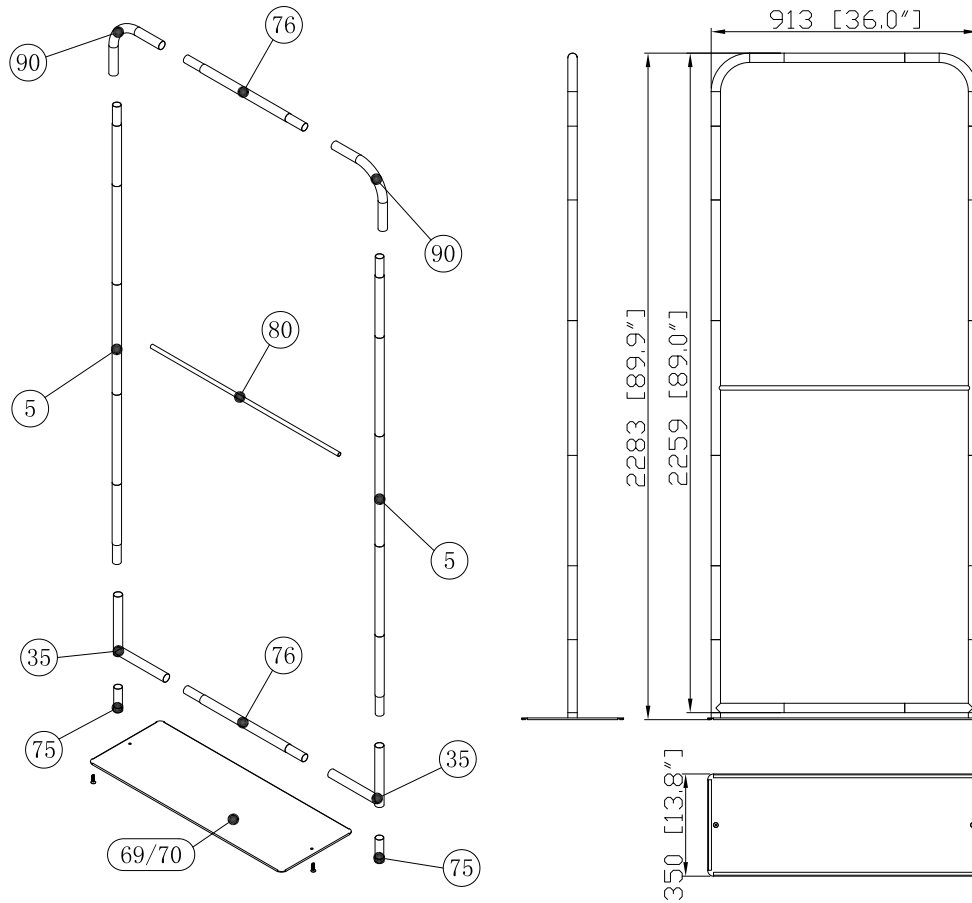

WLBS-H-36089FR-B/W

Choose Base Color

69

70

Hardware						Graphics						Accessories			Shipping Case			Option						
5	2		80	1		/						Single or Double-sided				Carton								
35	2		90	2								None												
69/70	1											Complete												
75	2											Split-ship												
76	2																							
No.	Quantity	Confirm	No.	Quantity	Confirm	No.	Quantity	Confirm	No.	Quantity	Confirm	Confirm	No.	Quantity	Confirm	No.	Quantity	Confirm	No.	Quantity	Confirm