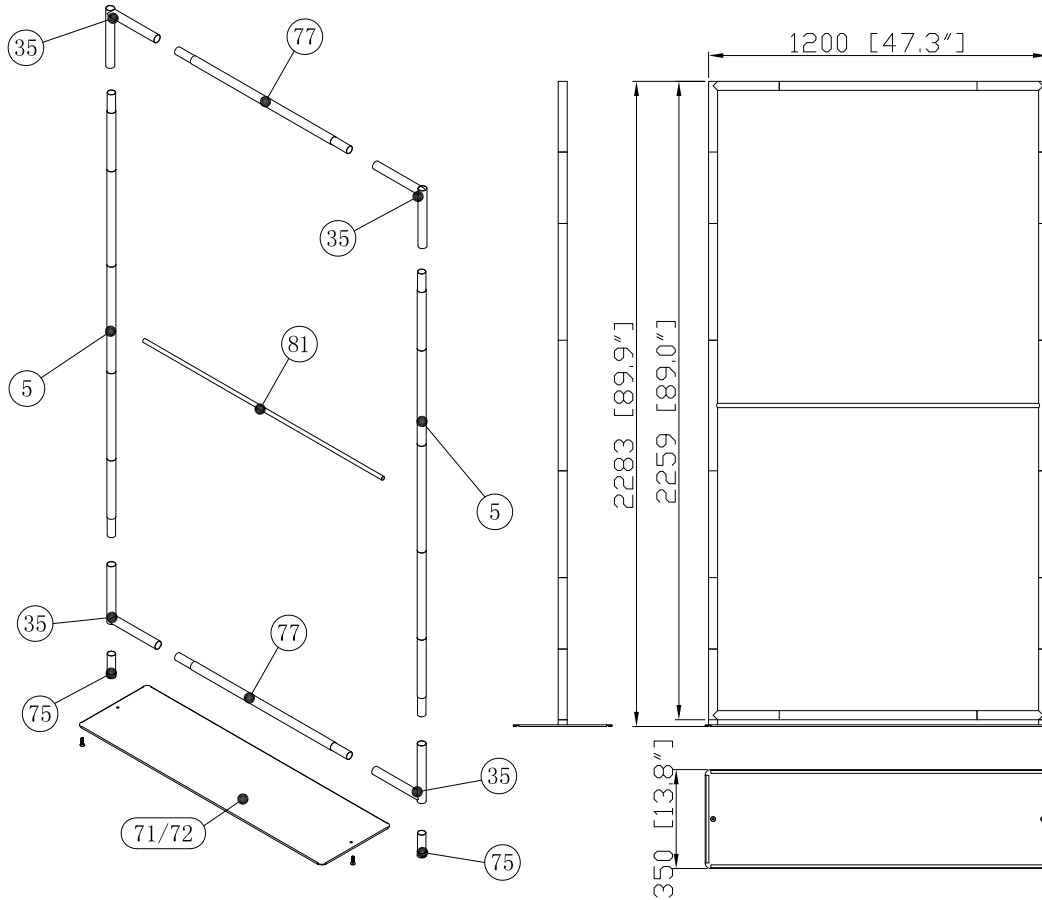

WLBS-H-48089FS-B/W

Hardware						Graphics			Accessories			Shipping Case			Option					
5	2		81	1		/			Single or Double-sided			Carton								
35	4				None															
71/72	1				Complete															
75	2				Split-ship															
77	2																			
No.	Quantity	Confirm	No.	Quantity	Confirm	No.	Quantity	Confirm	No.	Quantity	Confirm	No.	Quantity	Confirm	No.	Quantity	Confirm	No.	Quantity	Confirm