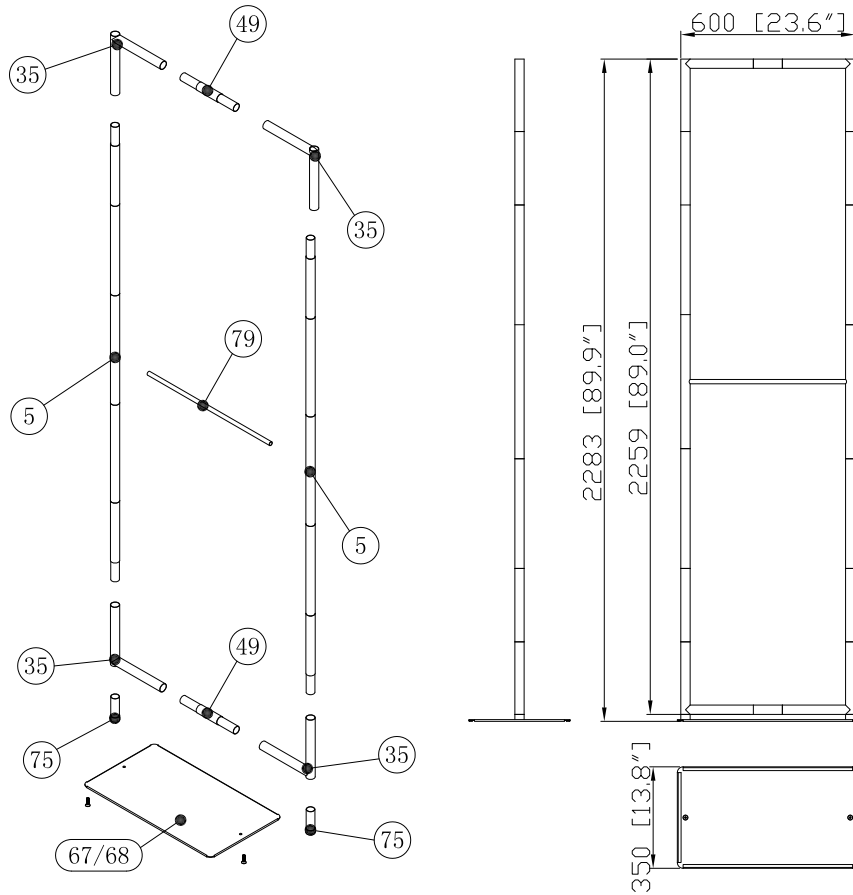

WLBS-H-24089FS-B/W

Choose Base Color

Hardware						Graphics		Accessories			Shipping Case			Option											
5	2		79	1		/					/														
35	4				Single or Double-sided															Carton					
67/68	1				None																				
49	2				Complete																				
75	2				Split-ship																				
No.	Quantity	Confirm	No.	Quantity	Confirm	No.	Quantity	Confirm	No.	Quantity	Confirm	No.	Quantity	Confirm	No.	Quantity	Confirm	No.	Quantity	Confirm