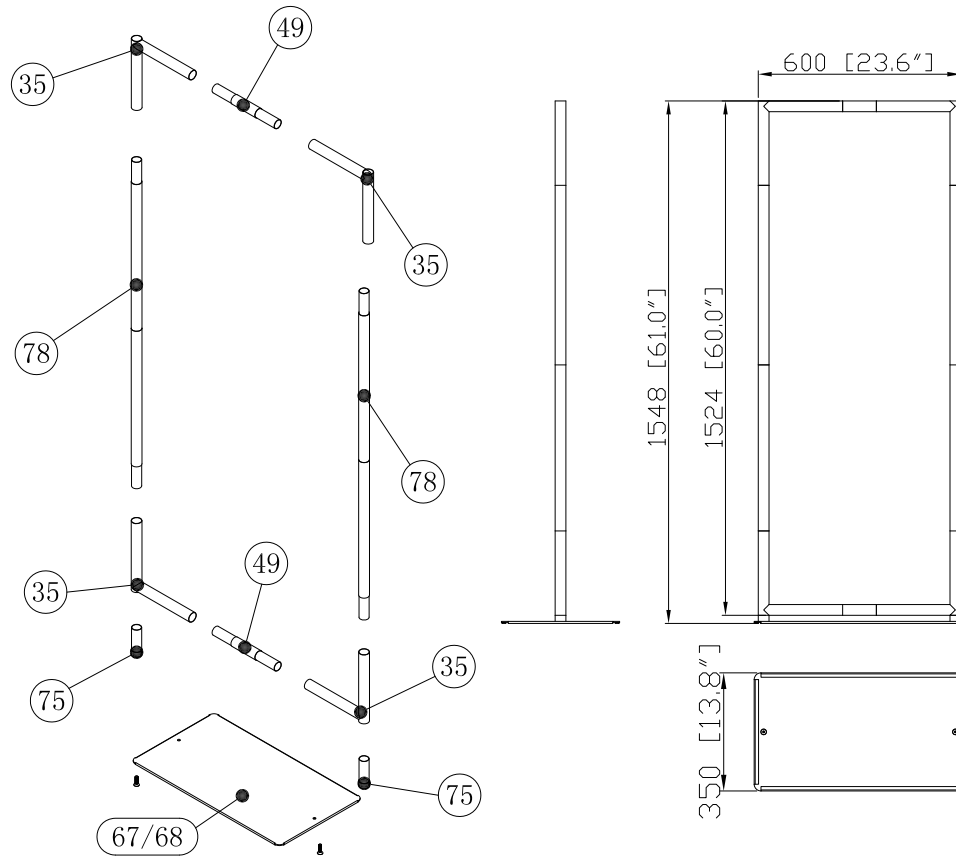

WLBS-H-24060FS-B/W

Choose Base Color

67

68

Hardware												Graphics		Accessories			Shipping Case			Option		
35	4											Single or Double-sided				Carton						
49	2											None										
67/68	1											Complete										
75	2											Split-ship										
78	2																					
No.	Quantity	Confirm	No.	Quantity	Confirm	No.	Quantity	Confirm	No.	Quantity	Confirm		Confirm	No.	Quantity	Confirm	No.	Quantity	Confirm	No.	Quantity	Confirm