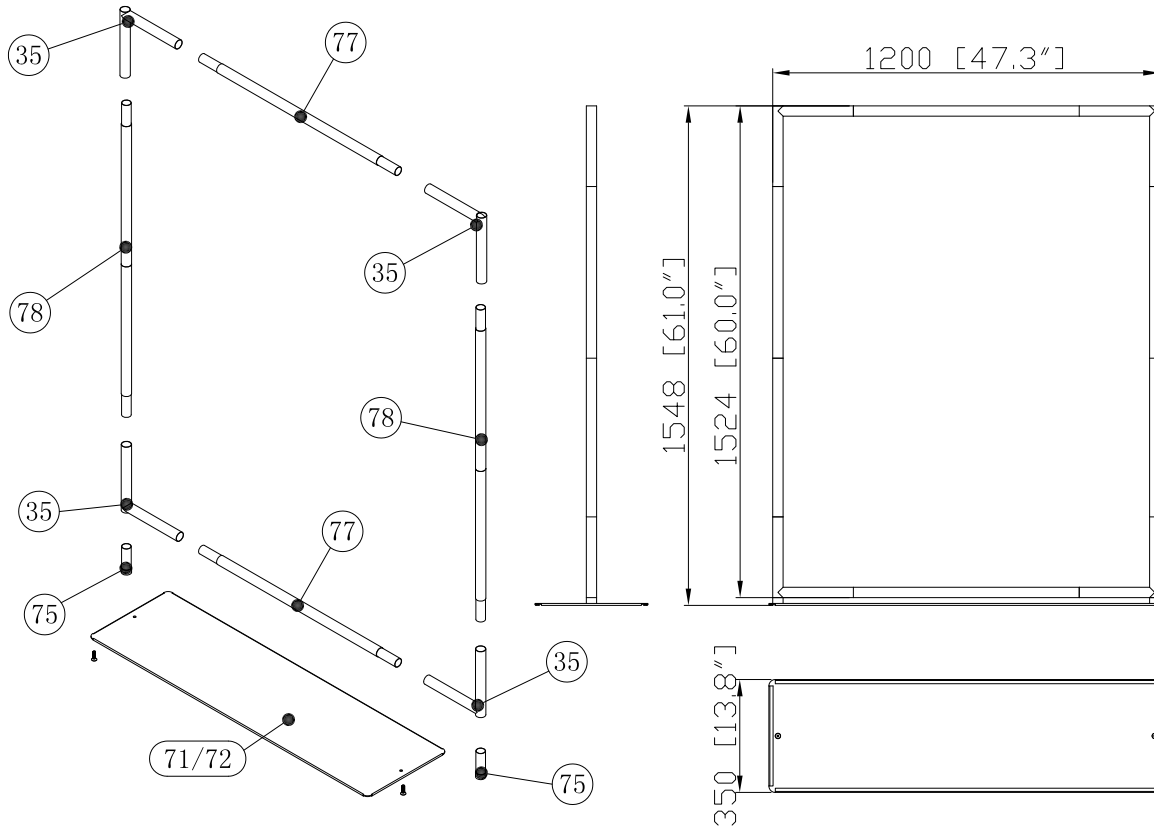

WLBS-H-48060FS-B/W

Choose Base Color

71

72

Hardware						Graphics		Accessories			Shipping Case			Option			
35	4					Single or Double-sided					Carton						
75	2					None											
71/72	1					Complete											
77	2					Split-ship											
78	2																
No.	Quantity	Confirm	No.	Quantity	Confirm	No.	Quantity	Confirm	No.	Quantity	Confirm	No.	Quantity	Confirm	No.	Quantity	Confirm