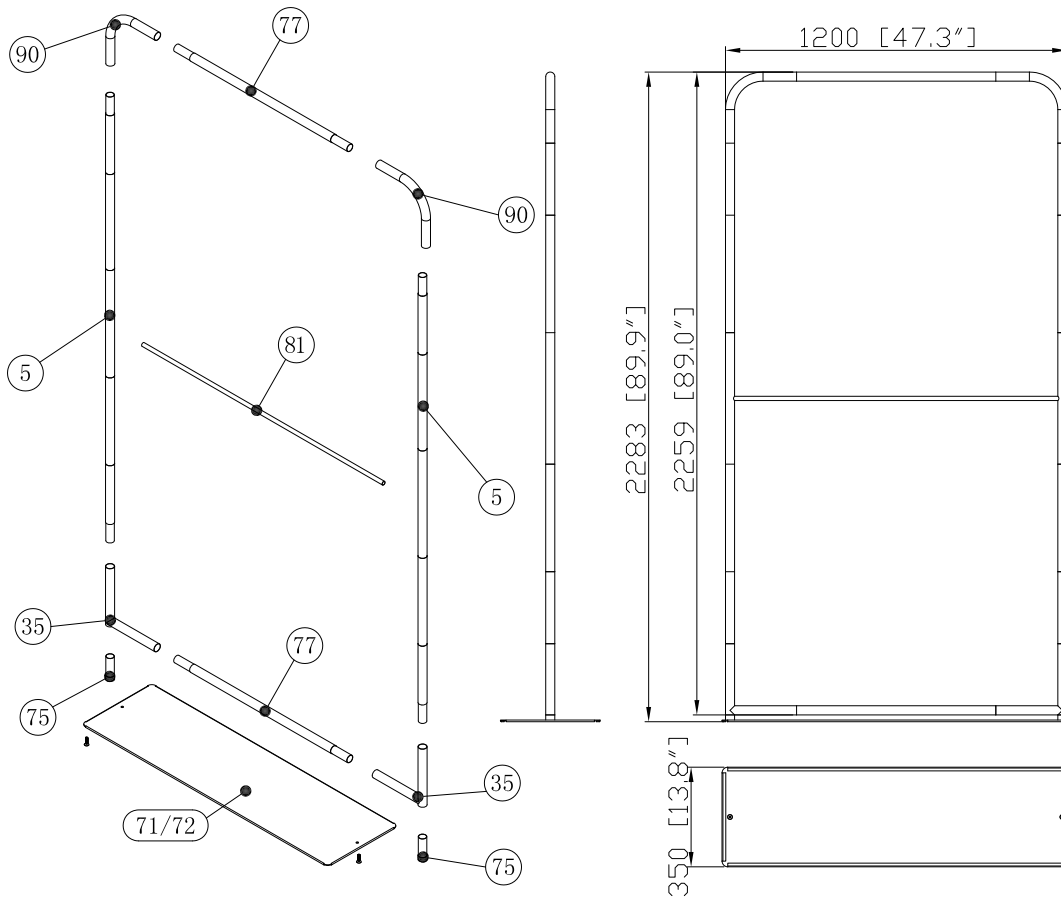

WLBS-H-48089FR-B/W

Hardware									Graphics			Accessories			Shipping Case			Option			
35	2	81	1						Single or Double-sided						Carton						
75	2	90	2						None												
71/72	1								Complete												
77	2								Split-ship												
5	2																				
No.	Quantity	Confirm	No.	Quantity	Confirm	No.	Quantity	Confirm	No.	Quantity	Confirm	Confirm	No.	Quantity	Confirm	No.	Quantity	Confirm	No.	Quantity	Confirm