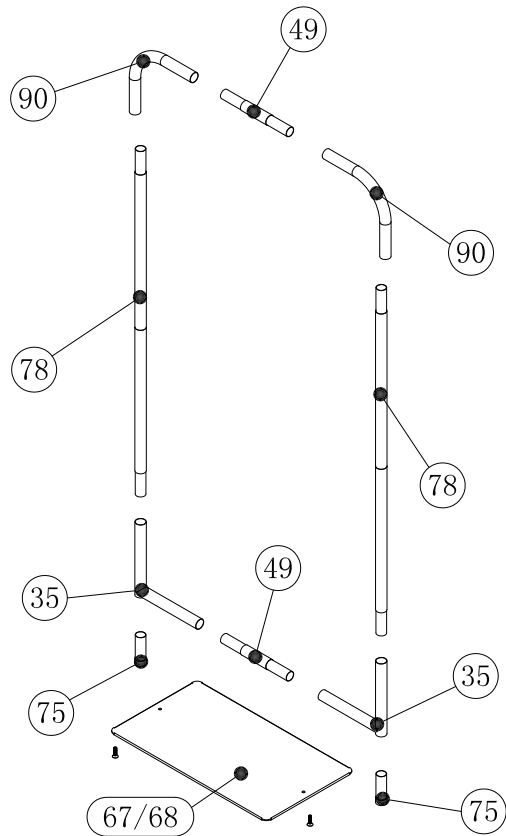

WAVELINE®
BANNER STANDS

WLBS-H-24060FR-B/W

Choose Base Color

Hardware						Graphics			Accessories			Shipping Case			Option					
(35)	2		(90)	2		/			Single or Double-sided			Carton								
(49)	2				None															
(67/68)	1				Complete															
(75)	2				Split-ship															
(78)	2																			
No.	Quantity	Confirm	No.	Quantity	Confirm	No.	Quantity	Confirm	No.	Quantity	Confirm	No.	Quantity	Confirm	No.	Quantity	Confirm	No.	Quantity	Confirm

WLBS-H-24060FS-B/W

Choose Base Color

67

68

Hardware												Graphics		Accessories			Shipping Case			Option		
35	4											Single or Double-sided				Carton						
49	2											None										
67/68	1											Complete										
75	2											Split-ship										
78	2																					
No.	Quantity	Confirm	No.	Quantity	Confirm	No.	Quantity	Confirm	No.	Quantity	Confirm		Confirm	No.	Quantity	Confirm	No.	Quantity	Confirm	No.	Quantity	Confirm