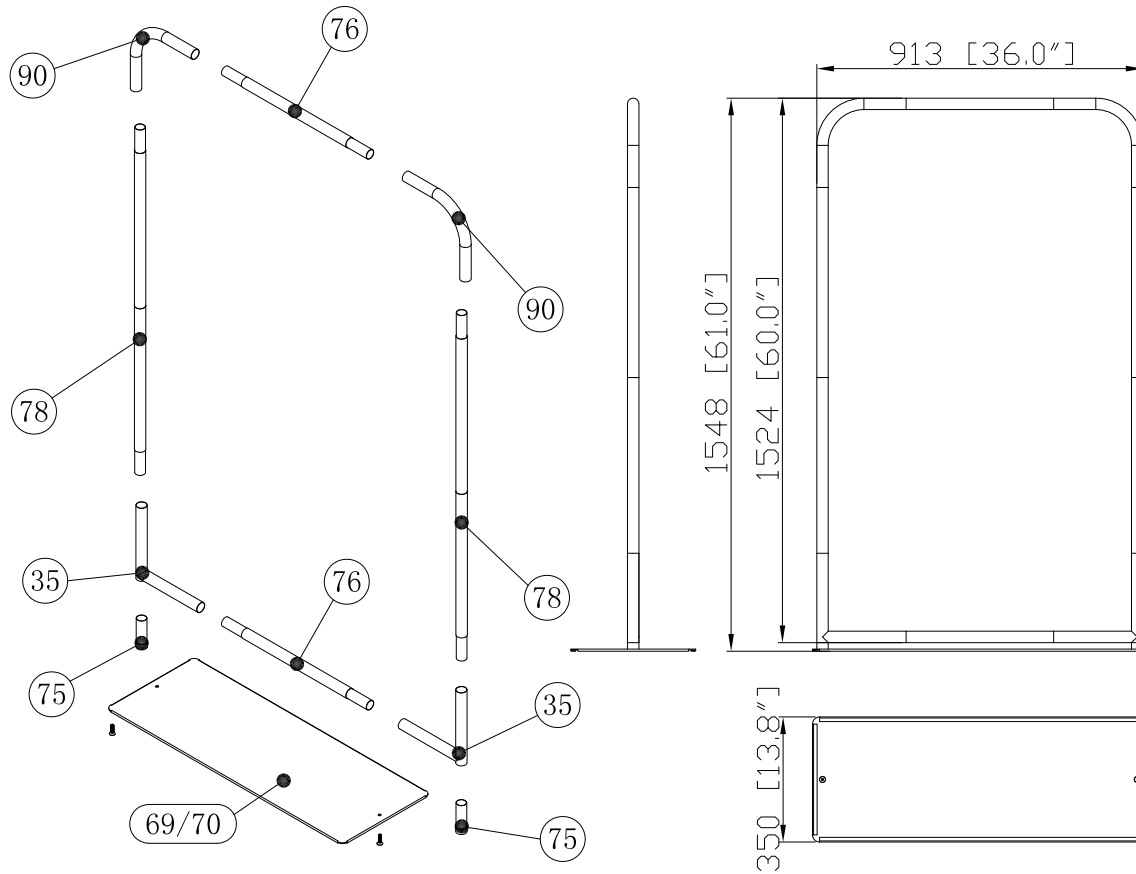

WLBS-H-36060FR-B/W

Choose Base Color

69

70

Hardware						Graphics			Accessories			Shipping Case			Option					
78	2		90	2		/			Single or Double-sided			Carton								
35	2				None															
69/70	1				Complete															
75	2				Split-ship															
76	2																			
No.	Quantity	Confirm	No.	Quantity	Confirm	No.	Quantity	Confirm	No.	Quantity	Confirm	No.	Quantity	Confirm	No.	Quantity	Confirm	No.	Quantity	Confirm