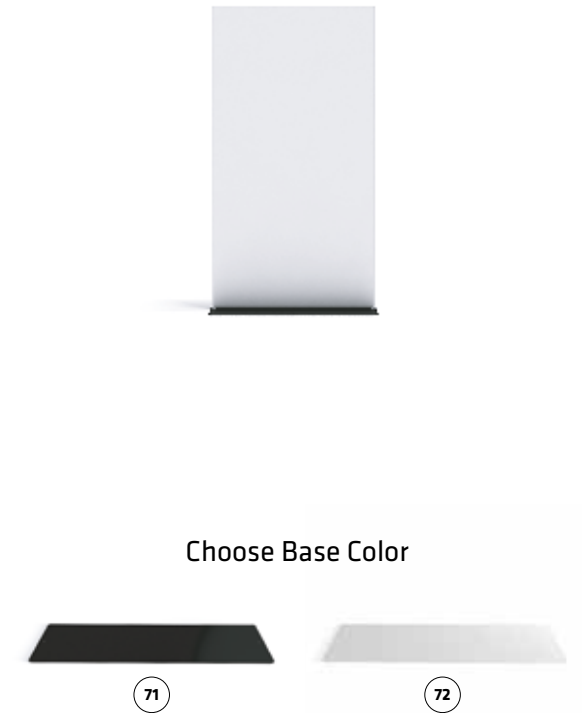

WLBS-H-48089FS-B/W

Hardware						Graphics			Accessories			Shipping Case			Option					
5	2		81	1		/			Single or Double-sided			Carton								
35	4				None															
71/72	1				Complete															
75	2				Split-ship															
77	2																			
No.	Quantity	Confirm	No.	Quantity	Confirm	No.	Quantity	Confirm	No.	Quantity	Confirm	No.	Quantity	Confirm	No.	Quantity	Confirm	No.	Quantity	Confirm