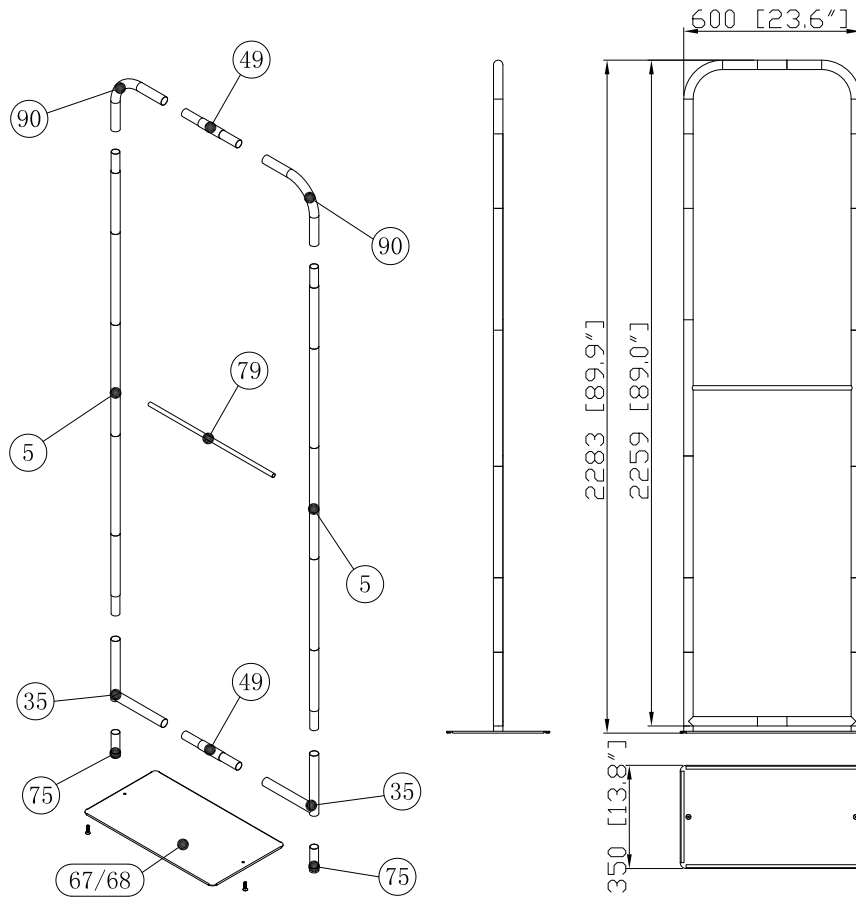

WLBS-H-24089FR-B/W

Choose Base Color

Hardware						Graphics			Accessories			Shipping Case			Option		
(5)	2		(79)	1		/			Single or Double-sided			Carton					
(35)	2		(90)	2	None												
(67/68)	1				Complete												
(49)	2				Split-ship												
(75)	2																
No.	Quantity	Confirm	No.	Quantity	Confirm	No.	Quantity	Confirm	No.	Quantity	Confirm	No.	Quantity	Confirm	No.	Quantity	Confirm