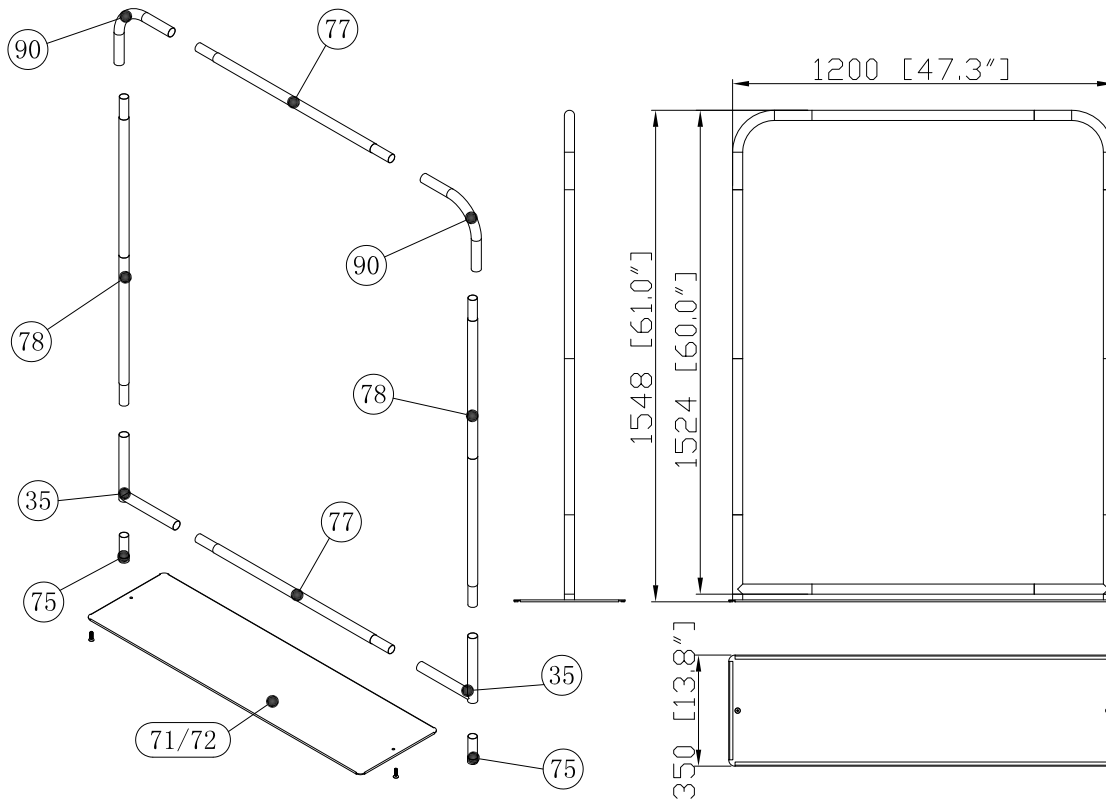

WLBS-H-48060FR-B/W

Choose Base Color

71

72

Hardware						Graphics						Accessories			Shipping Case			Option			
35	2		90	2		/						Single or Double-sided			Carton						
75	1				None																
71/72	1				Complete																
77	2				Split-ship																
78	2																				
No.	Quantity	Confirm	No.	Quantity	Confirm	No.	Quantity	Confirm	No.	Quantity	Confirm	Confirm	No.	Quantity	Confirm	No.	Quantity	Confirm	No.	Quantity	Confirm