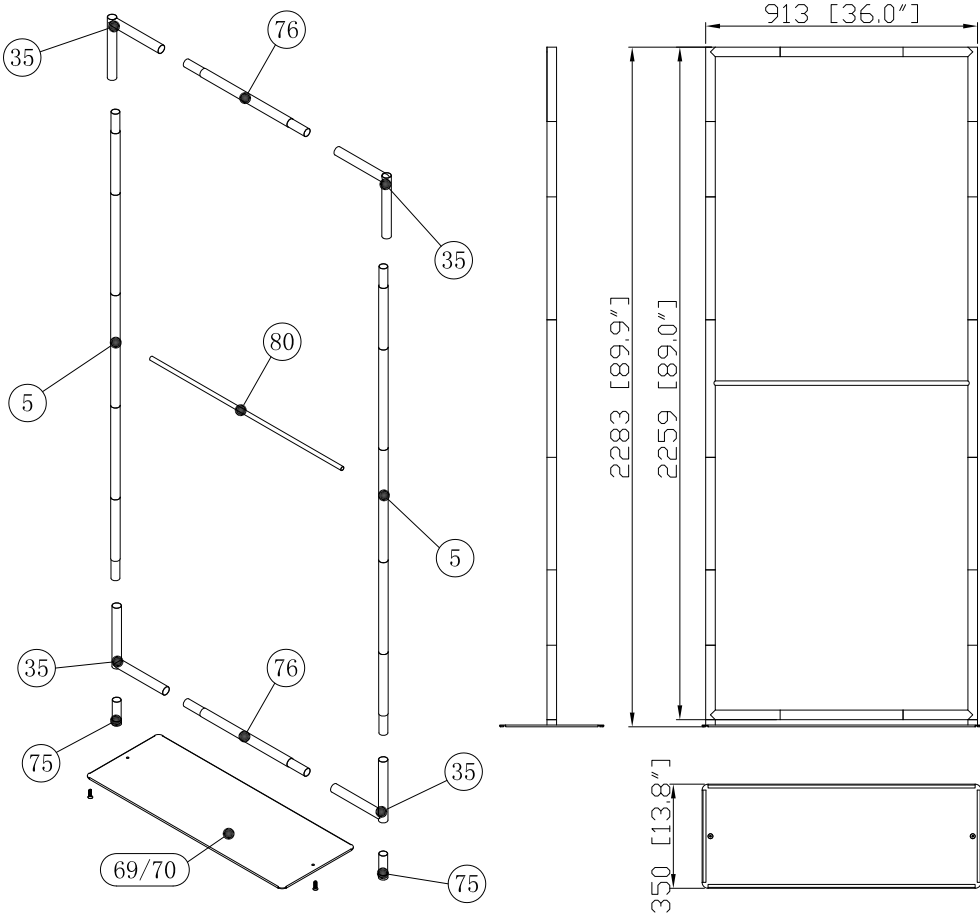

WLBS-H-36089FS-B/W

Hardware						Graphics			Accessories			Shipping Case			Option					
5	2		80	1		/			Single or Double-sided				Carton							
35	4				None															
69/70	1				Complete															
75	2				Split-ship															
76	2																			
No.	Quantity	Confirm	No.	Quantity	Confirm	No.	Quantity	Confirm	No.	Quantity	Confirm	No.	Quantity	Confirm	No.	Quantity	Confirm	No.	Quantity	Confirm