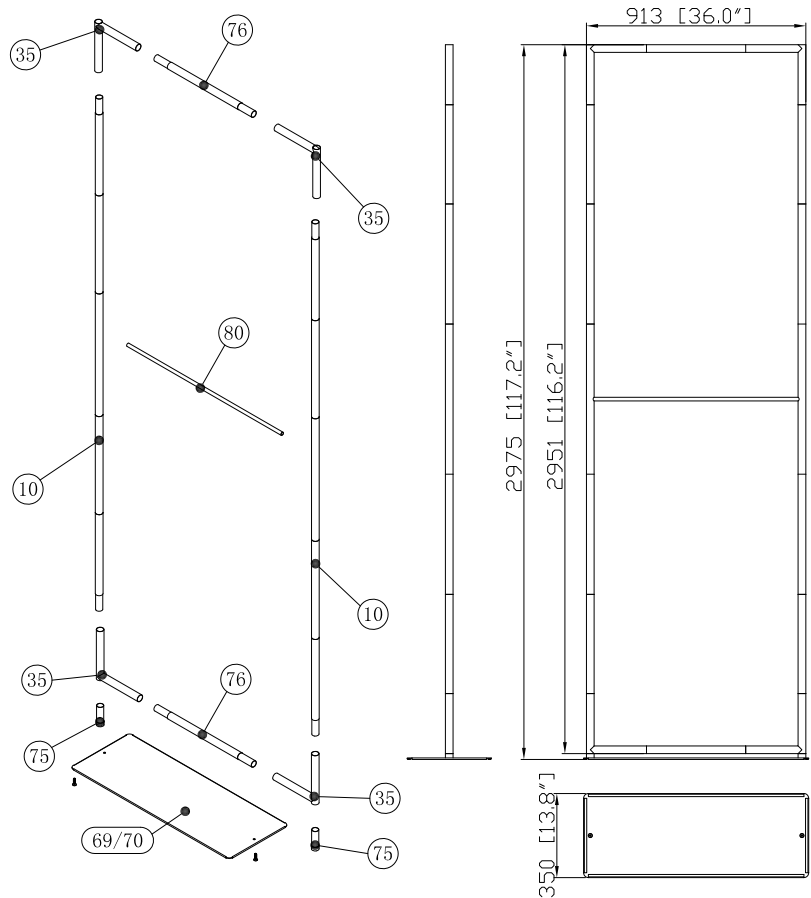

WLBS-H-36116FS-B/W

Hardware						Graphics			Accessories			Shipping Case			Option					
(10)	2		(80)	1		/			Single or Double-sided				Carton							
(35)	4				None															
(69/70)	1				Complete															
(75)	2				Split-ship															
(76)	2																			
No.	Quantity	Confirm	No.	Quantity	Confirm	No.	Quantity	Confirm	No.	Quantity	Confirm	No.	Quantity	Confirm	No.	Quantity	Confirm	No.	Quantity	Confirm