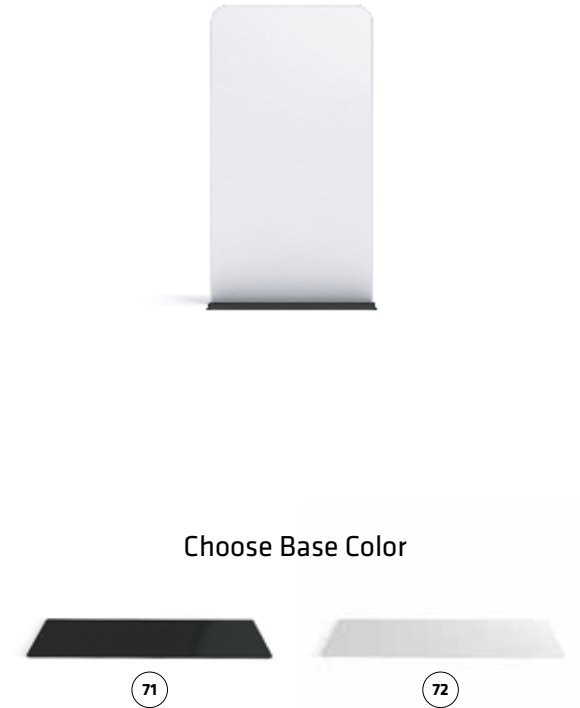

WLBS-H-48089FR-B/W

Hardware									Graphics			Accessories			Shipping Case			Option			
35	2	81	1						Single or Double-sided						Carton						
75	2	90	2						None												
71/72	1								Complete												
77	2								Split-ship												
5	2																				
No.	Quantity	Confirm	No.	Quantity	Confirm	No.	Quantity	Confirm	No.	Quantity	Confirm	Confirm	No.	Quantity	Confirm	No.	Quantity	Confirm	No.	Quantity	Confirm