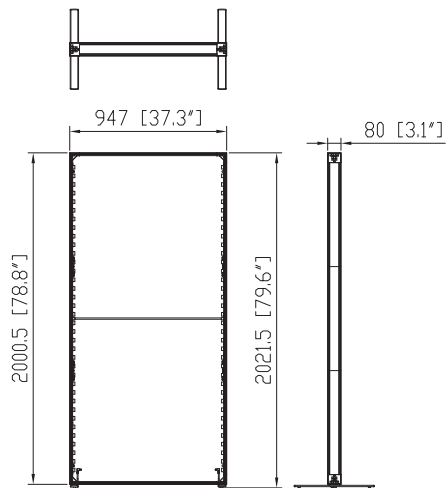

INFINITY DNA™ PRO
LIGHTBOX DISPLAYS

DLW-950L

Hardware												Graphics			Accessories			Shipping Case				
No.	Quantity	Confirm	No.	Quantity	Confirm	No.	Quantity	Confirm	No.	Quantity	Confirm	No.	Quantity	Confirm	No.	Quantity	Confirm	No.	Quantity	Confirm		
(B02)	2		(E01)	1											x2 Prints	CSNRM-69	1			Soft Molded Case	1	
(A05)	2		(E03)	2											None							
(B12)	1		(E04)	1											Complete							
(C01)	2		(D04)	2											Split-ship							
(C02)	4		(D15)	1																		

DLW-950M

1 D15

Hardware												Graphics			Accessories			Shipping Case		
No.	Quantity	Confirm	No.	Quantity	Confirm	No.	Quantity	Confirm	No.	Quantity	Confirm	No.	Quantity	Confirm	No.	Quantity	Confirm	No.	Quantity	Confirm
(B02)	2		(E01)	1		/	/	/	/	/	/	x2 Prints		CSNRM-69	1			Soft Molded Case	1	
(A04)	2		(E03)	2		/	/	/	/	/	/	None								
(B12)	1		(E04)	1		/	/	/	/	/	/	Complete								
(C01)	2		(D03)	2		/	/	/	/	/	/	Split-ship								
(C02)	4		(D15)	1		/	/	/	/	/	/									
No.	Quantity	Confirm	No.	Quantity	Confirm	No.	Quantity	Confirm	No.	Quantity	Confirm	No.	Quantity	Confirm	No.	Quantity	Confirm	No.	Quantity	Confirm