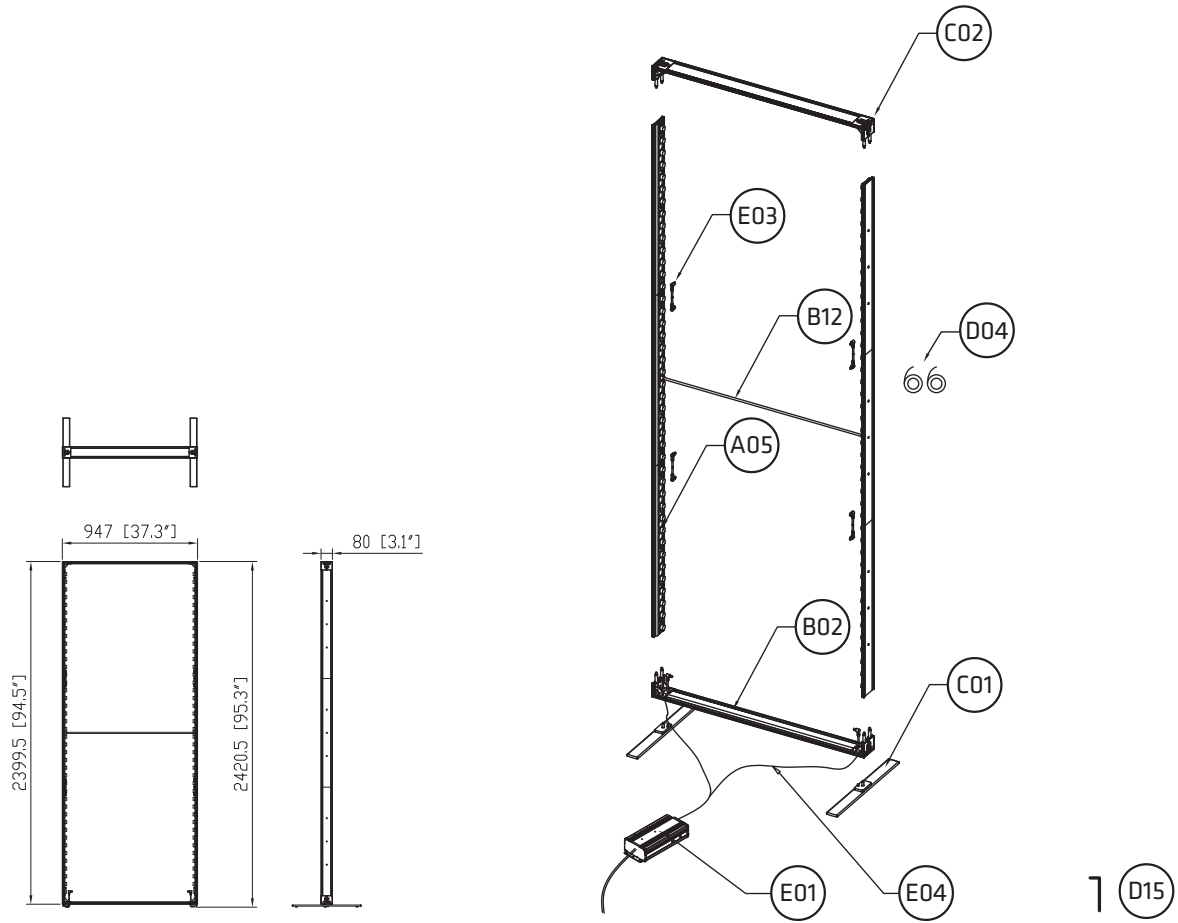

INFINITY DNA™ PRO
LIGHTBOX DISPLAYS

DLW-950L

Hardware												Graphics			Accessories			Shipping Case				
No.	Quantity	Confirm	No.	Quantity	Confirm	No.	Quantity	Confirm	No.	Quantity	Confirm	No.	Quantity	Confirm	No.	Quantity	Confirm	No.	Quantity	Confirm		
(B02)	2		(E01)	1											x2 Prints	CSNRM-69	1			Soft Molded Case	1	
(A05)	2		(E03)	2											None							
(B12)	1		(E04)	1											Complete							
(C01)	2		(D04)	2											Split-ship							
(C02)	4		(D15)	1																		

DLW-950M

1 D15

Hardware												Graphics			Accessories			Shipping Case		
No.	Quantity	Confirm	No.	Quantity	Confirm	No.	Quantity	Confirm	No.	Quantity	Confirm	No.	Quantity	Confirm	No.	Quantity	Confirm	No.	Quantity	Confirm
(B02)	2		(E01)	1		/	/	/	/	/	/	x2 Prints		CSNRM-69	1			Soft Molded Case	1	
(A04)	2		(E03)	2		/	/	/	/	/	/	None								
(B12)	1		(E04)	1		/	/	/	/	/	/	Complete								
(C01)	2		(D03)	2		/	/	/	/	/	/	Split-ship								
(C02)	4		(D15)	1		/	/	/	/	/	/									
No.	Quantity	Confirm	No.	Quantity	Confirm	No.	Quantity	Confirm	No.	Quantity	Confirm	No.	Quantity	Confirm	No.	Quantity	Confirm	No.	Quantity	Confirm