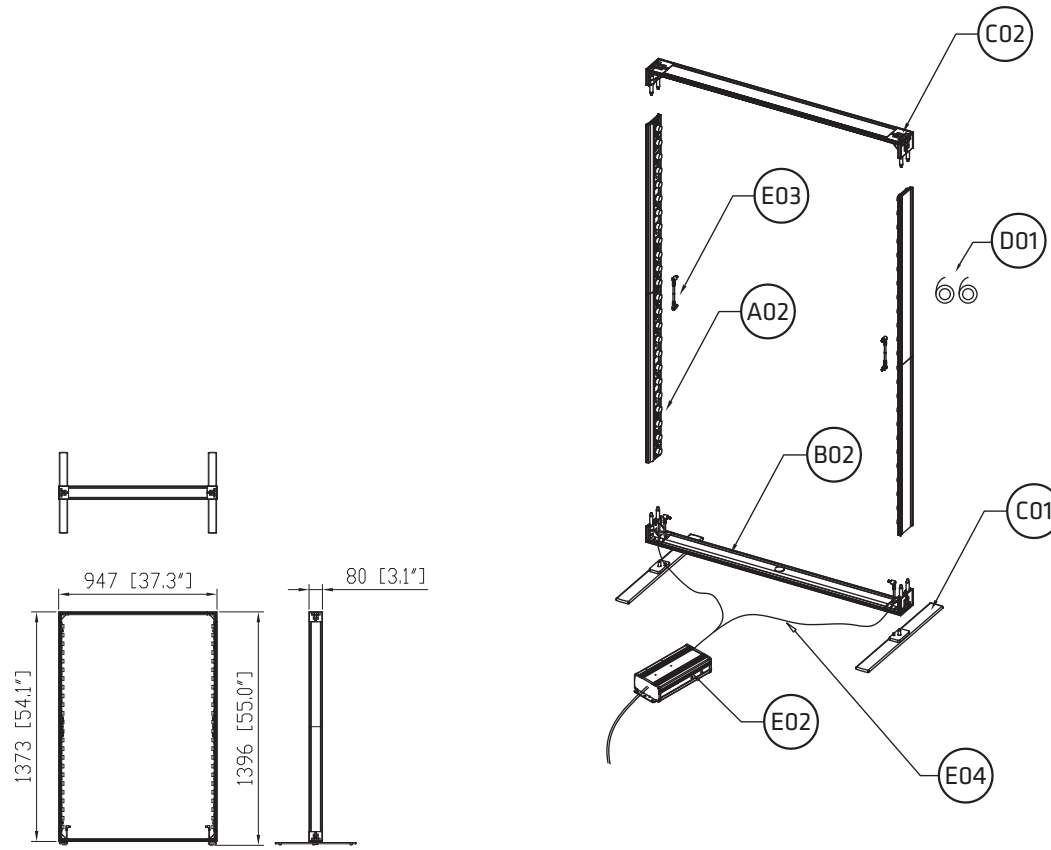

DLW-950XS

1 (D15)

Hardware												Graphics			Accessories			Shipping Case		
No.	Quantity	Confirm	No.	Quantity	Confirm	No.	Quantity	Confirm	No.	Quantity	Confirm	No.	Quantity	Confirm	No.	Quantity	Confirm	No.	Quantity	Confirm
(B02)	2		(E02)	1		/	/	/	/	/	/	x2 Prints			CSNRM-69	1		Soft Molded Case	1	
(A03)	2		(E03)	2		/	/	/	/	/	/	None								
(C01)	2		(E04)	1		/	/	/	/	/	/	Complete								
(C02)	4		(D01)	2		/	/	/	/	/	/	Split-ship								
			(D15)	1		/	/	/	/	/	/