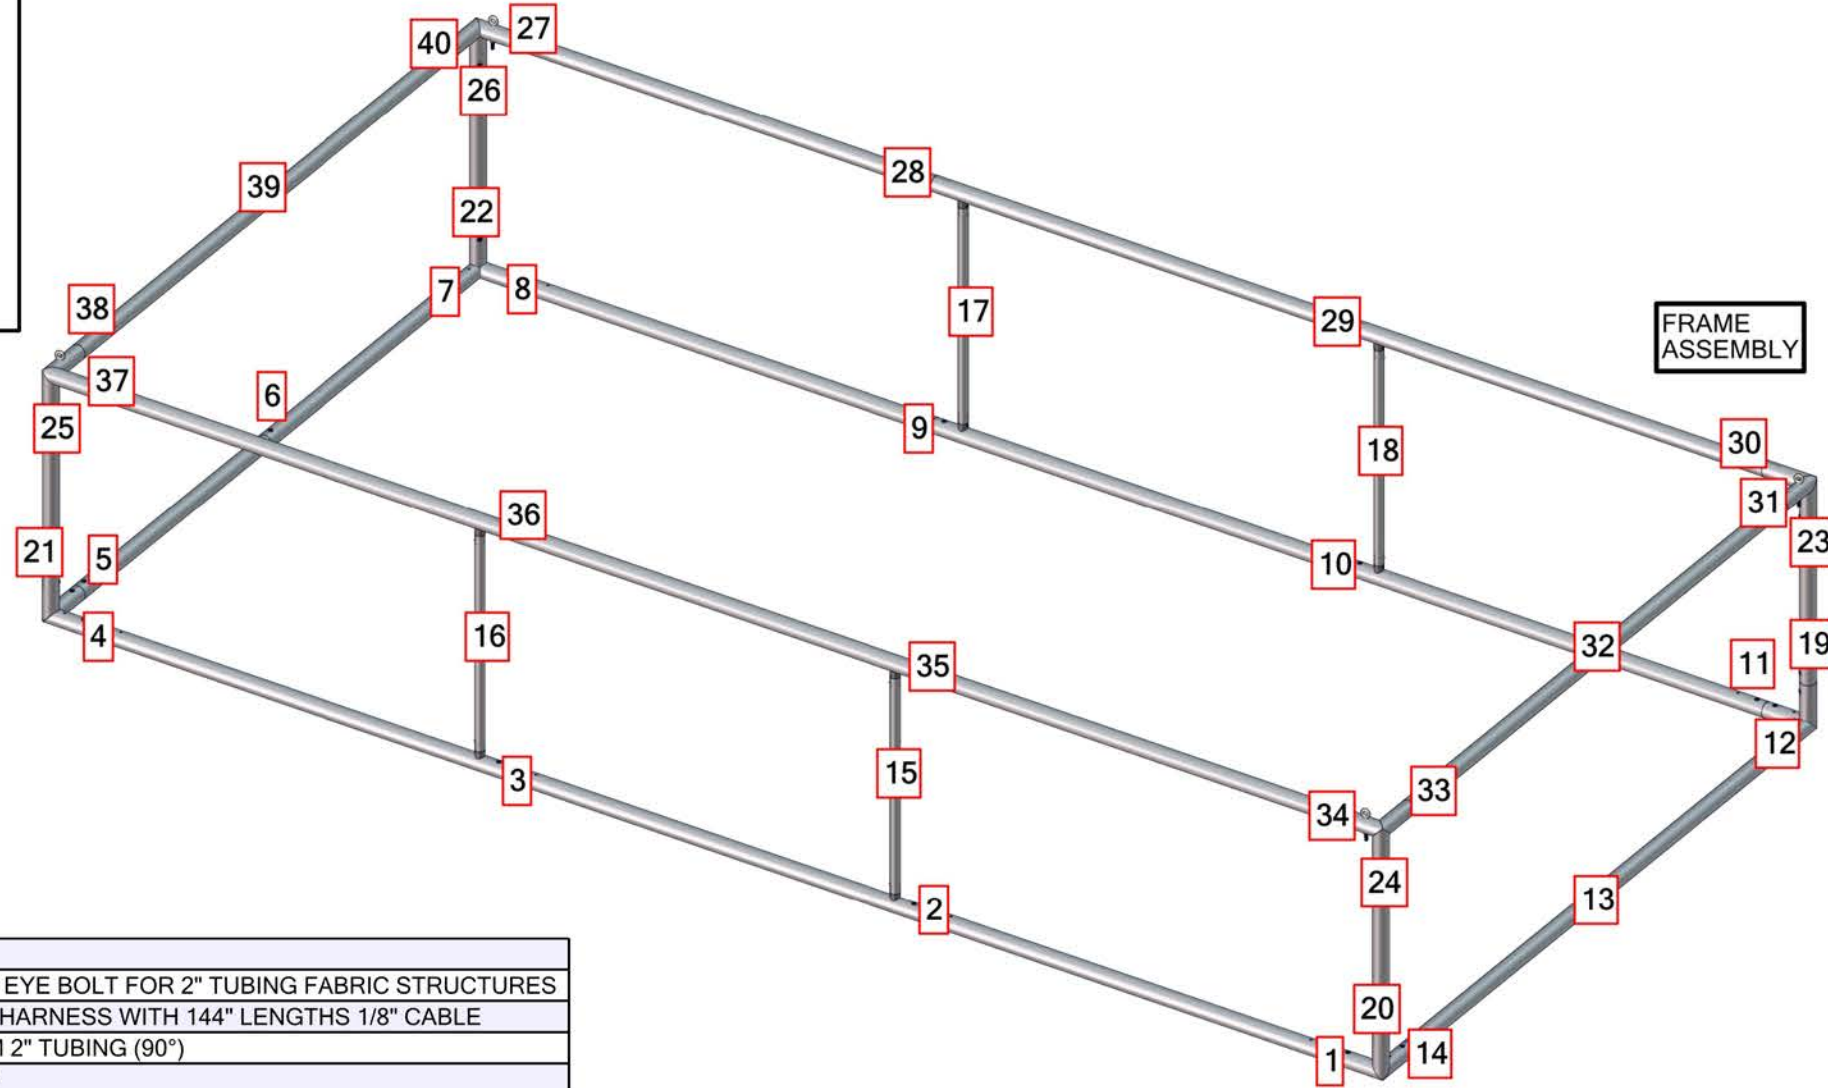

*ALL GRAPHIC SIZES NOTED ARE FINISHED SIZES AND DO NOT INCLUDE REQUIRED BLEEDS. REFERENCE GRAPHIC TEMPLATES.

RTG-1603

SET UP INSTRUCTIONS:

1. CONNECT BOTTOM AND TOP TUBES FOLLOWING THE LABELS
2. CONNECT SIDE TUBES
3. CLEAN THE FRAME AND PLACE THEM ON CLEAN PLACE
4. CAREFULLY REMOVE FABRIC COVER FROM BAG
5. PLACE COVER AROUND THE BOTTOM OF THE FRAME
6. PULL COVER CAREFULLY UP TO THE TOP
7. CLOSE ALL ZIPPERS
8. ADJUST FABRIC AROUND THE FRAME
9. CONNECT CABLE HARNESS TO THE EYEBOLTS
10. COMPLETELY TIGHTEN THREADED CONNECTORS

BREAK DOWN INSTRUCTIONS:
REVERSE SET-UP STEPS TO BREAKDOWN FRAME

- FABRIC CARE INSTRUCTIONS:**
1. UNZIP COVER ZIPPERS
 2. CAREFULLY REMOVE FABRIC COVER
 3. CLOSE ALL ZIPPERS
 4. FOLD OR ROLL NEATLY
 5. PLACE FABRIC IN COVER BAG

TOTAL WEIGHT: 124.5 (lbs)
 MAX SIZE: 59.3 (in)
 HARDWARE: 95.0 (lbs)
 GRAPHIC: 20.0 (lbs)

QTY	CODE	DESCRIPTION
4	EYE BOLT	5/16-18X3.125" PARTIALLY THREADED EYE BOLT FOR 2" TUBING FABRIC STRUCTURES
1	CH-SP4-HD-12	4-CABLE SINGLE POINT HEAVY DUTY HARNESS WITH 144" LENGTHS 1/8" CABLE
8	CORNER-50-90°	3 WAY WELDED CORNER MADE FROM 2" TUBING (90°)
36	ES-50	EXPANDING SPIGOT FOR 50MM TUBE
12	RTG-16-T1	TUBE 1 FOR 16' RECTANGULAR HANGING FABRIC STRUCTURES
8	RTG-16-T2	TUBE 2 FOR 16' RECTANGULAR HANGING FABRIC STRUCTURES
4	SPDR-30-S2-3	30MM STRAIGHT SPREADER FOR 50MM CONNECTIONS OF 3' STRUCTURES
4	SPDR-50-S2-3	2" TUBING SPREADER FOR 3' HIGH FOR FOUR SIDED HANGING FABRIC STRUCTURES