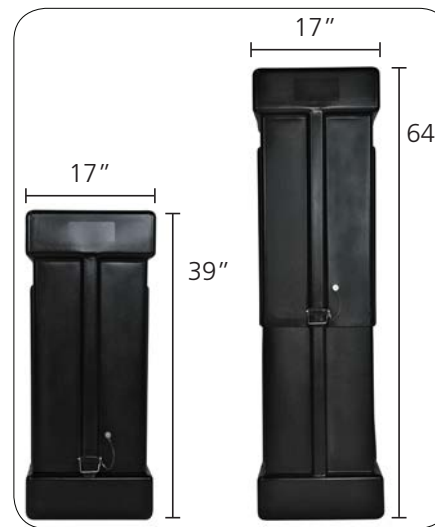

Frame

Single sided graphic

Double sided graphic

Graphic with printed bottom

30mm tube push-button connector

50mm tube spigot connector

Hanging Structure standard box

OCE Expandable Display Case - Available as an upgrade

features and benefits:

- Rectangle hanging structures come in 8', 10', 12', 14', 16', 18' & 20' width configurations on the longer side and varying heights of 2', 3', 4', 5' & 6'
- Shapes 12' width and under are constructed with 30mm (1^{1/8}") tubes and push-button connectors for simple assembly
- Shapes 14' width and over are constructed with 50mm (2") tubes and internal expanding spigot connectors for unmatched structural integrity
- Engineer certified (structural engineer certificate available upon request)
- Zippered pillowcase fabric graphic options include: unprinted (white and black), single-sided (outer panel printed only), double-sided (inner and outer panels printed), and zip-in unprinted (white and black) and printed bottom panels
- All pillowcase graphics come standard with opaque liner
- Both bottom zip-in graphic panels offered on 8', 10', 12', and 14' width options only
- Comes standard with hanging hardware, bags and heavy-duty shipping and storage box(es)
- OCE Expandable rugged molded shipping cases available as an upgrade
- Collapses to a fraction of its size
- Easy to store and ship
- Quick to set up

dimensions:

Hardware can be found on page 2

Graphic dimensions can be found in the graphic templates, which can be viewed at www.exhibitors-handbook.com/graphic-templates

Graphic Material:

5 oz. Soft Knit Dye-sublimated zipper pillowcase fabric