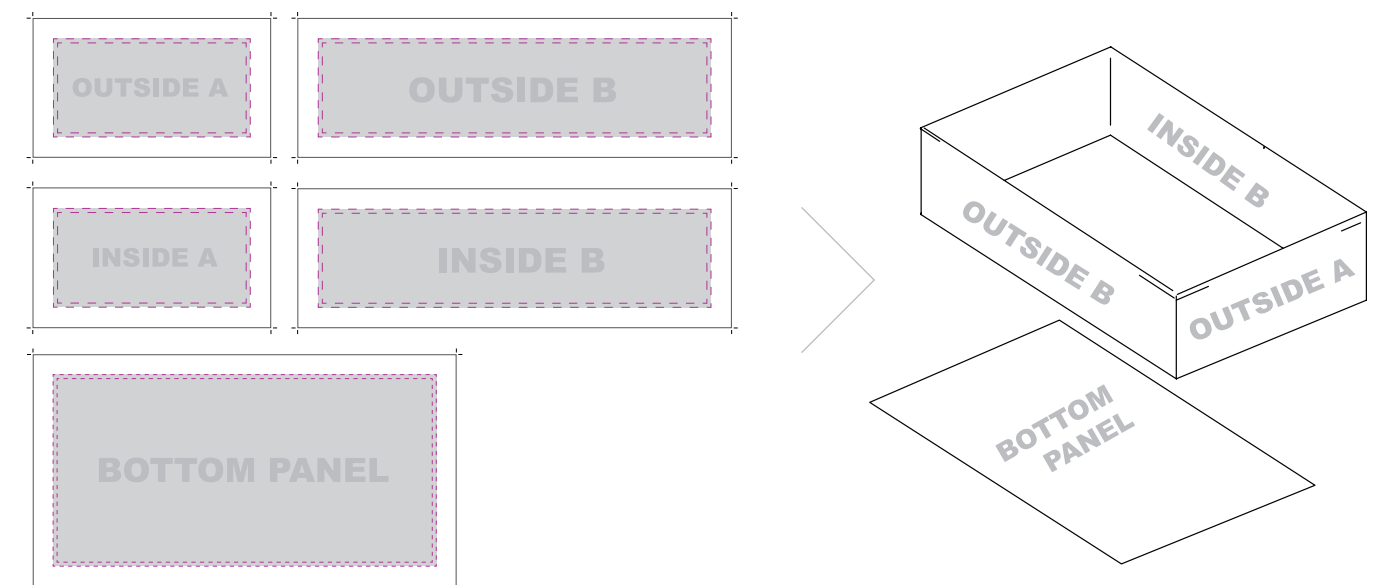

Graphic Material:

5 oz. Soft Knit Dye-sublimated zipper pillowcase fabric

We are continually improving and modifying our product range and reserve the right to vary the specifications without prior notice. All dimensions and weights quoted are approximate and we accept no responsibility for variance. E&OE. See Graphic Templates for graphic bleed specifications.