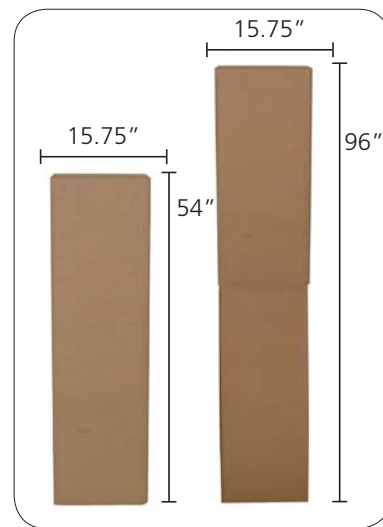

Rectangle Hanging Structures

RTG

Rectangle tension fabric hanging structures are made in the USA and are of the utmost quality and durability. State-of-the-art zipper pillowcase dye-sublimated stretch fabric coverings are combined with advanced, lightweight aluminum structures to provide unique design, functionality, and style. Hanging structures are offered in a wide variety of shapes and sizes. Stretch fabric graphics are hand-sewn, durable and dry-cleanable.

Frame

Single sided graphic

Double sided graphic

Graphic with printed bottom

30mm tube push-button connector

50mm tube spigot connector

Hanging Structure standard box

OCE Expandable Display Case - Available as an upgrade

features and benefits:

- Rectangle hanging structures come in 8', 10', 12', 14', 16', 18' & 20' width configurations on the longer side and varying heights of 2', 3', 4', 5' & 6'
- Shapes 12' width and under are constructed with 30mm (1^{1/8}") tubes and push-button connectors for simple assembly
- Shapes 14' width and over are constructed with 50mm (2") tubes and internal expanding spigot connectors for unmatched structural integrity
- Engineer certified (structural engineer certificate available upon request)
- Zippered pillowcase fabric graphic options include: unprinted (white and black), single-sided (outer panel printed only), double-sided (inner and outer panels printed), and zip-in unprinted (white and black) and printed bottom panels
- All pillowcase graphics come standard with opaque liner
- Both bottom zip-in graphic panels offered on 8', 10', 12', and 14' width options only
- Comes standard with hanging hardware, bags and heavy-duty shipping and storage box(es)
- OCE Expandable rugged molded shipping cases available as an upgrade
- Collapses to a fraction of its size
- Easy to store and ship
- Quick to set up