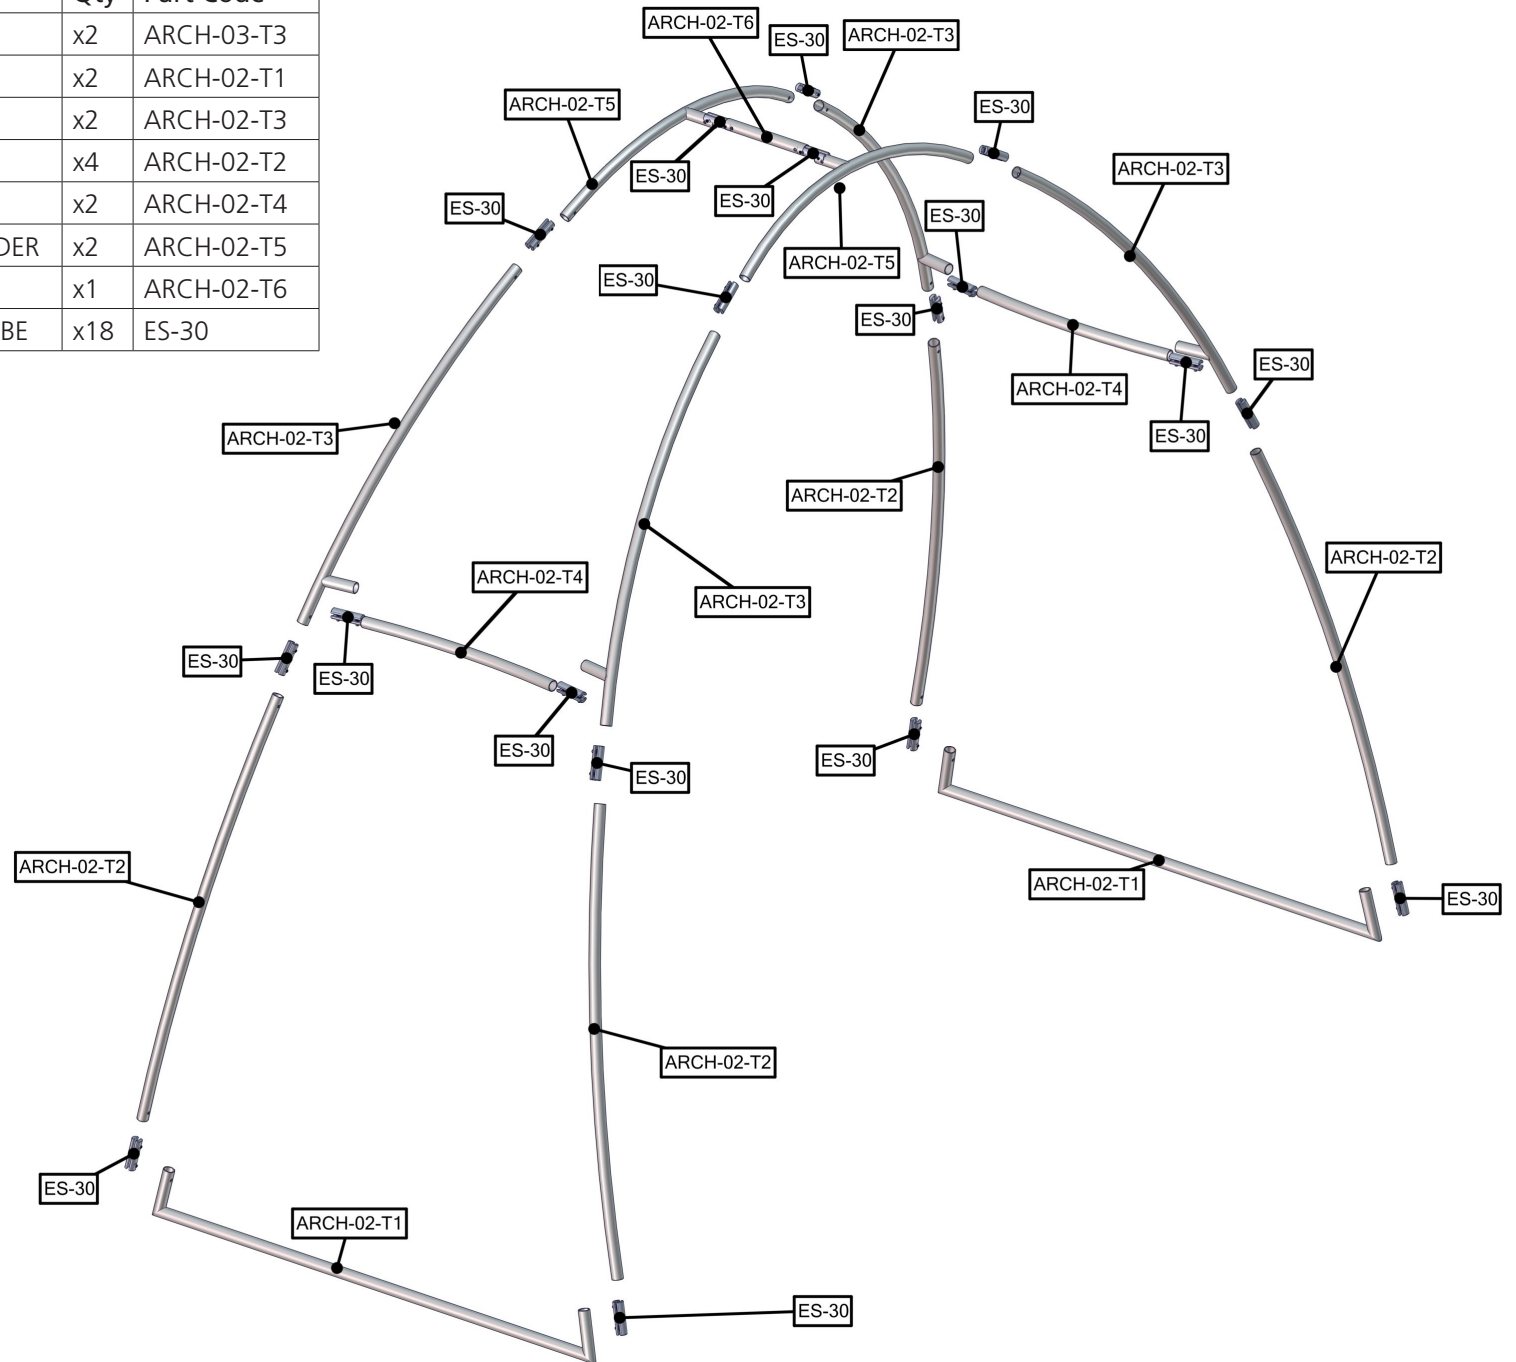

## dimensions:

Hardware	Graphic
<p>Assembled unit: 114" w x 91.831" h x 58" d at bottom - 20" d at top 2896mm(w) x 2333mm(h) x 1473mm(d) at bottom - 508mm(d) at top</p> <p>Approximate weight (includes graphic): 24.07 lbs / 11 kg</p>	<p>Total visual area: Outside: 237" w x 58" h 6020mm(w) x 1473mm(h)</p> <p>Inside: 230" w x 58" h 5842mm(w) x 1473mm(h)</p> <p>Please be sure to include 5" bleed around the perimeter.</p>
<p>Shipping</p> <p>Shipping dimensions: 1 OCE-2 case: 18" l x 18" w x 40" up to 66" h 457mm(l) x 457mm(w) x 1016mm(h) up to 1675mm(h)</p> <p>Approximate shipping weight (with case): 35 lbs / 16 kg</p>	<p>Refer to related graphic template for more information.</p> <p>Visit: <a href="http://www.exhibitors-handbook.com/graphic-templates">www.exhibitors-handbook.com/graphic-templates</a></p>

## additional information:

Graphic material:  
Dye-sublimated zipper pillowcase fabric

[www.display-setup-animations.com](http://www.display-setup-animations.com)

Parts Included		
Part Label	Qty	Part Code
30MM CURVE WITH SPREADER	x2	ARCH-03-T3
30MM CORNER TUBE	x2	ARCH-02-T1
30MM CURVE WITH SPREADER	x2	ARCH-02-T3
30MM CURVE TUBE	x4	ARCH-02-T2
30MM CURVED SPREADER	x2	ARCH-02-T4
30MM CURVED TUBE WITH SPREADER	x2	ARCH-02-T5
30MM SPREADER	x1	ARCH-02-T6
EXPANDING SPIGOT FOR 30MM TUBE	x18	ES-30