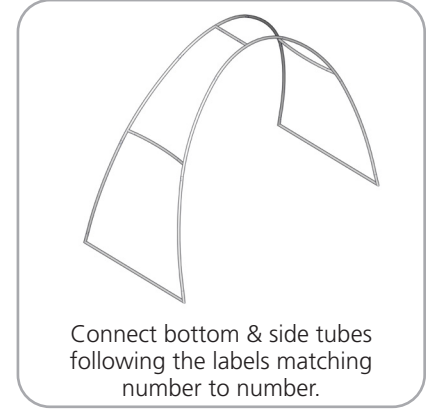

STEP 1: ASSEMBLE FRAME