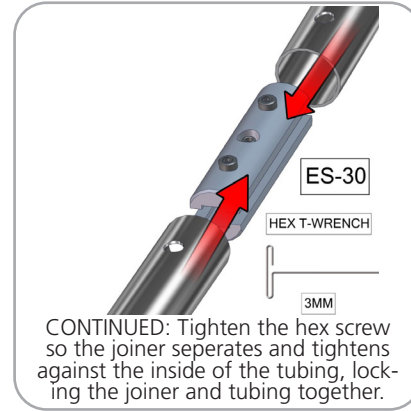

STEP 1: ASSEMBLE FRAME