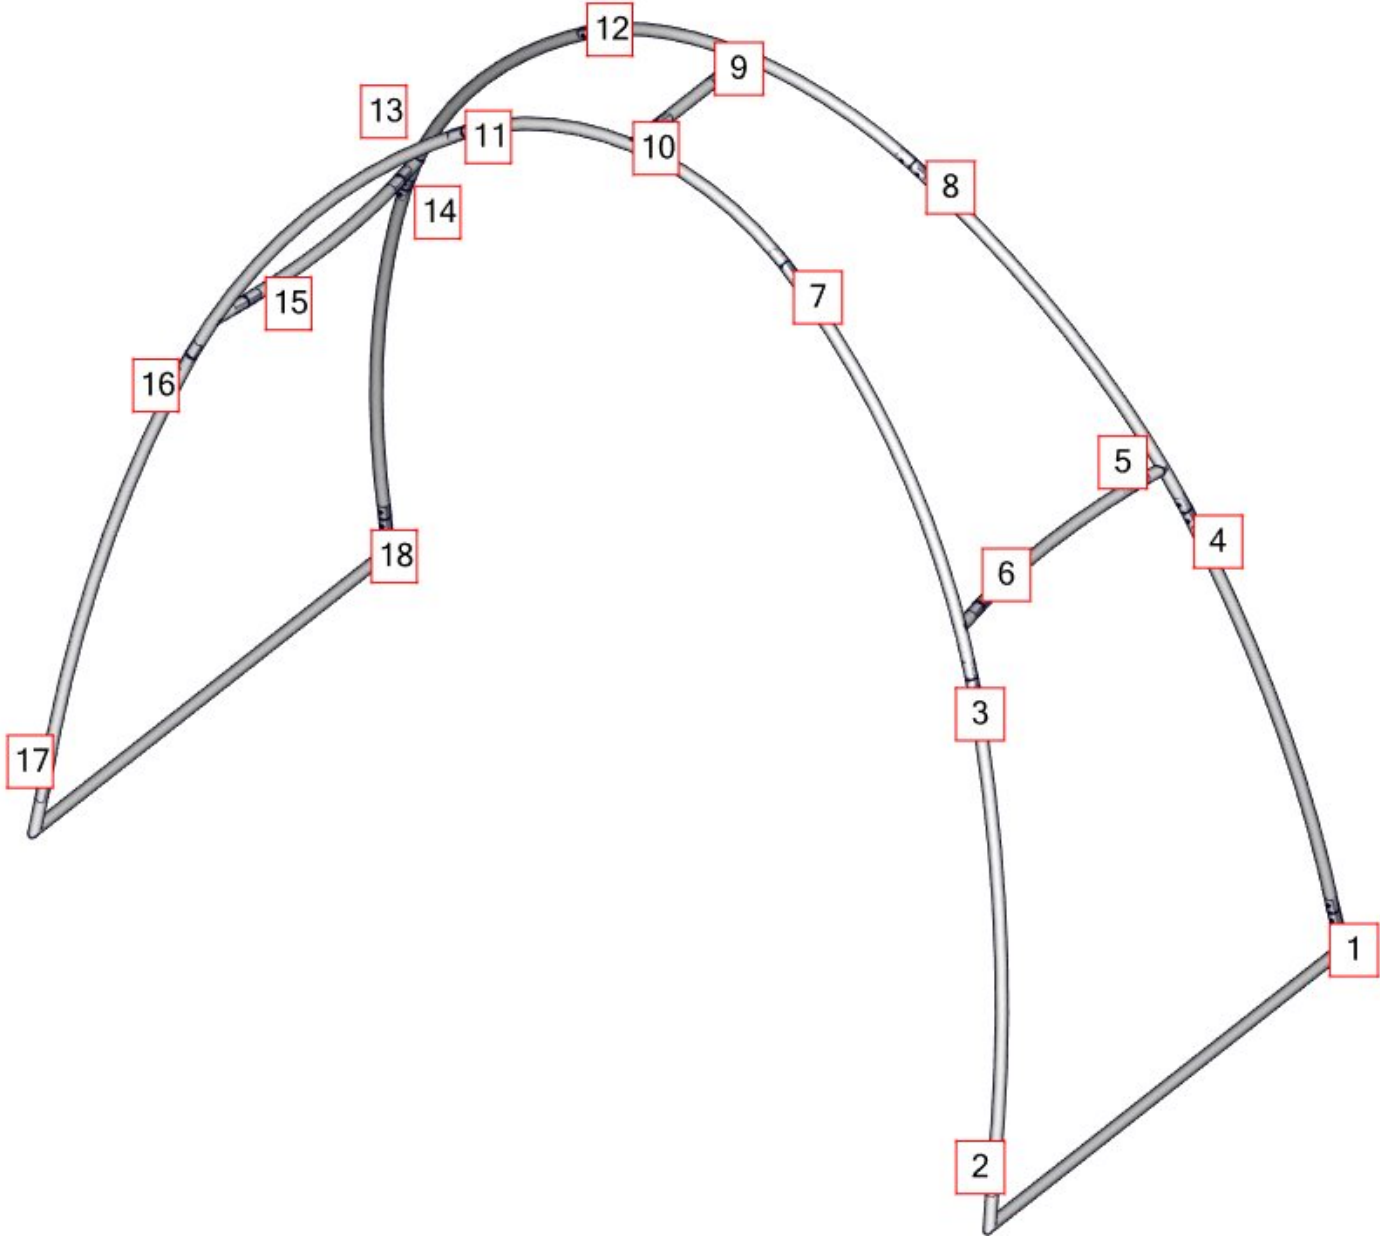

ARCH-02 FRAME ASSEMBLY: