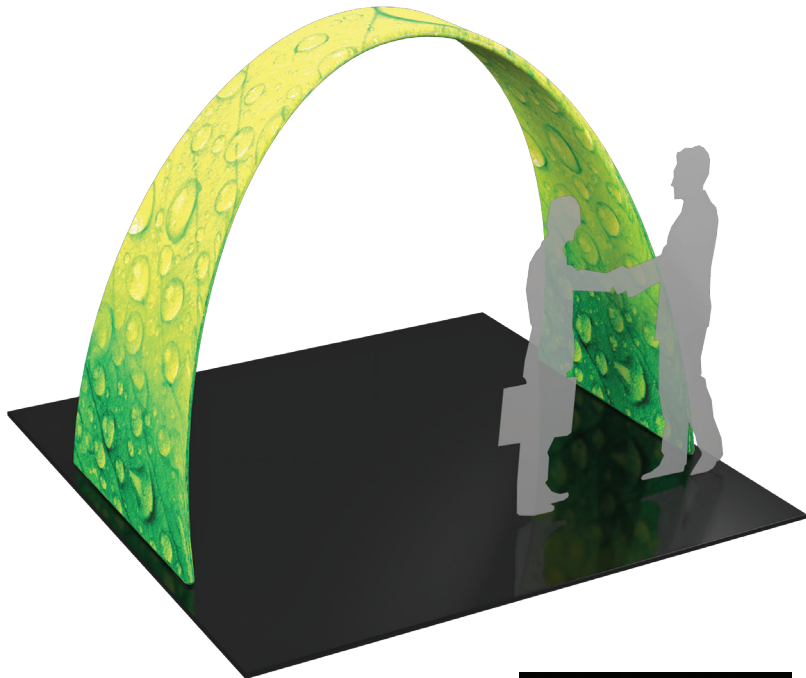

## ARCH-02

Formulate™ Arches add architecture and design to any event or interior space! Easily create and define a stunning entryway, focal point or stage set at your next tradeshow or event. Formulate Arches combine pillowcase style stretch fabric graphics with 30mm curved aluminum tube frames; these super structures are made in the USA and collapse to a fraction of their size.

## features and benefits:

- State-of-the-art 30mm curved aluminum tube frame with sturdy internal spigots
- Two bases provide weighted stability and serve as anchors for the fabric structure
- Kit includes: one frame, one dye-sublimated zipper pillowcase graphic, and one wheeled molded OCE-2 storage case
- Lifetime hardware warranty against manufacturer defects

## additional information:

Graphic material:  
Dye-sublimated zipper pillowcase fabric

[www.display-setup-animations.com](http://www.display-setup-animations.com)

Parts Included		
Part Label	Qty	Part Code
30MM CURVE WITH SPREADER	x2	ARCH-03-T3
30MM CORNER TUBE	x2	ARCH-02-T1
30MM CURVE WITH SPREADER	x2	ARCH-02-T3
30MM CURVE TUBE	x4	ARCH-02-T2
30MM CURVED SPREADER	x2	ARCH-02-T4
30MM CURVED TUBE WITH SPREADER	x2	ARCH-02-T5
30MM SPREADER	x1	ARCH-02-T6
EXPANDING SPIGOT FOR 30MM TUBE	x18	ES-30