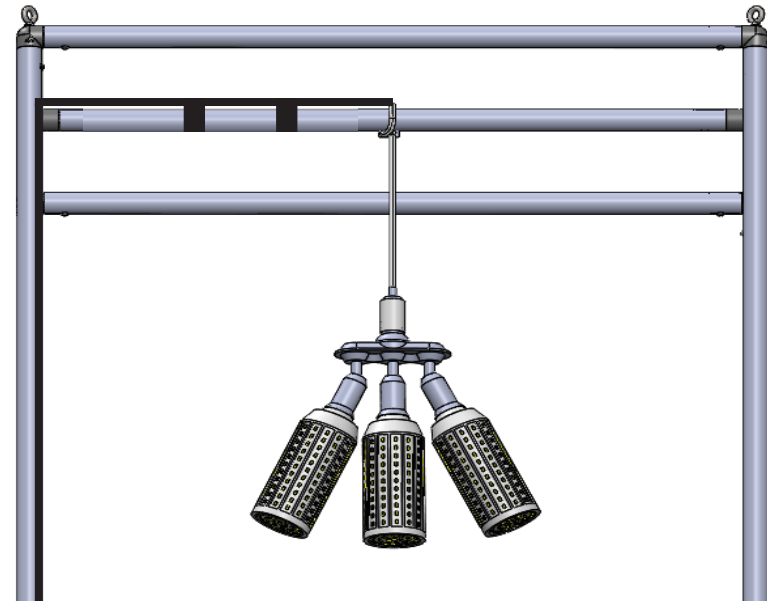

features and benefits:

- Shapes 6' wide and under are constructed with 30mm (1.25') tubes and push button connectors for simple assembly
- Shapes 8' and over are constructed with 50mm (2") tubes and internal expanding spigot connectors for unmatched structural integrity
- Easy to store and ship
- Quick to set up
- One zipper pillowcase fabric graphic
- Lifetime limited hardware warranty against manufacturer defects
- All cube sizes are available with backlighting

CH-SP4-LD-06

LED-LT-PWR-CORD

LED-LT-FXT-3WAY

HL-STRAP-480

(x2)

WIRE CONNECTION CLIP

CUBE-0303-G

All unlabeled tubes in the diagram to the right are T1.

Lighting

Connection Method