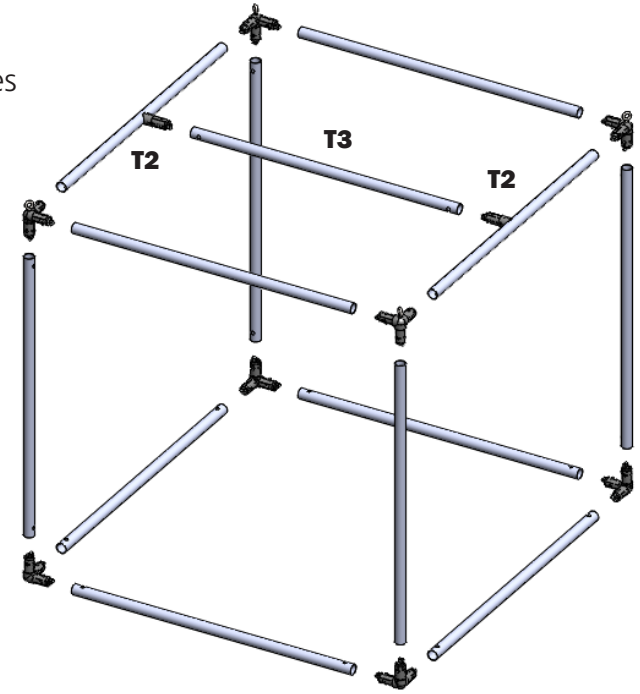

*Included in your kit

CUBE-0303-BL-T1	(x10)
	
CUBE-0303-BL-T2	(x2)
	
CUBE-0303-BL-T3	(x1)
	

TC-30-3W

(x8)

EYEBOLTS-0.25-20-2

(x4)

LED-CORN-24W

(x3)

CH-SP4-LD-06

LED-LT-PWR-CORD

LED-LT-FXT-3WAY

HL-STRAP-480

(x2)

WIRE CONNECTION CLIP

CUBE-0303-G

All unlabeled tubes in the diagram to the right are T1.

Lighting

Connection Method