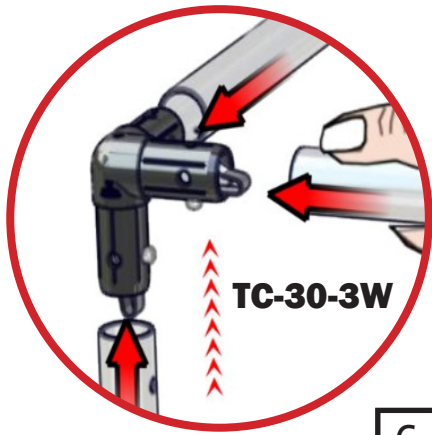

CH-SP4-LD-06

LED-LT-PWR-CORD

LED-LT-FXT-3WAY

HL-STRAP-480

(x2)

WIRE CONNECTION CLIP

CUBE-0303-G

All unlabeled tubes in the diagram to the right are T1.

Lighting

Connection Method