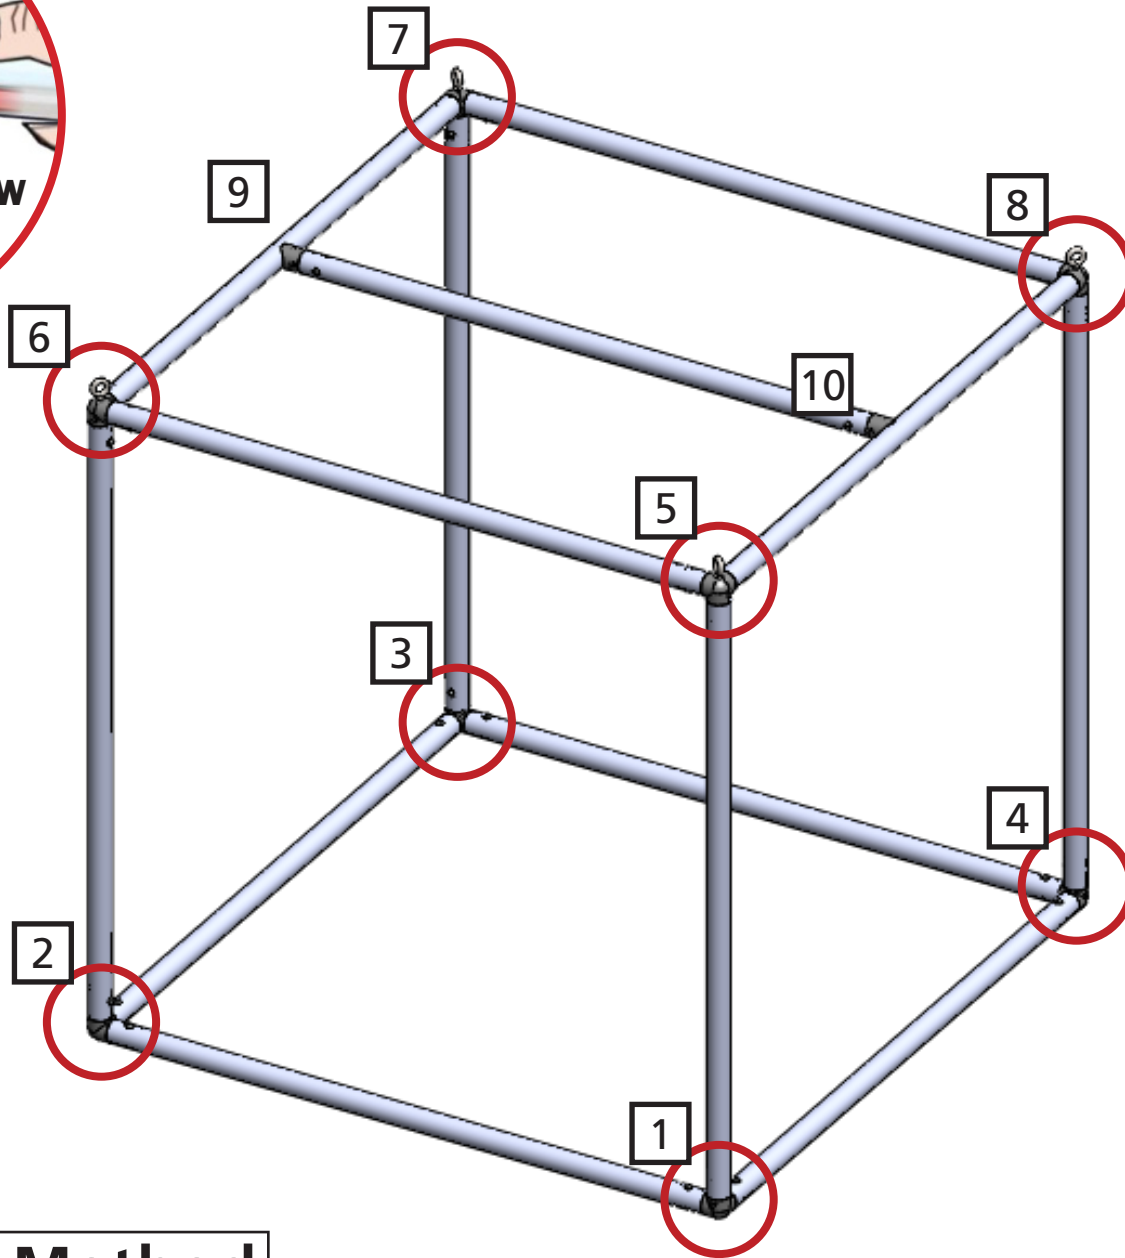

features and benefits:

- Shapes 6' wide and under are constructed with 30mm (1.25') tubes and push button connectors for simple assembly
- Shapes 8' and over are constructed with 50mm (2") tubes and internal expanding spigot connectors for unmatched structural integrity
- Easy to store and ship
- Quick to set up
- One zipper pillowcase fabric graphic
- Lifetime limited hardware warranty against manufacturer defects
- All cube sizes are available with backlighting

CH-SP4-LD-06

LED-LT-PWR-CORD

LED-LT-FXT-3WAY

HL-STRAP-480

(x2)

WIRE CONNECTION CLIP

CUBE-0303-G

All unlabeled tubes in the diagram to the right are T1.

Lighting

Connection Method